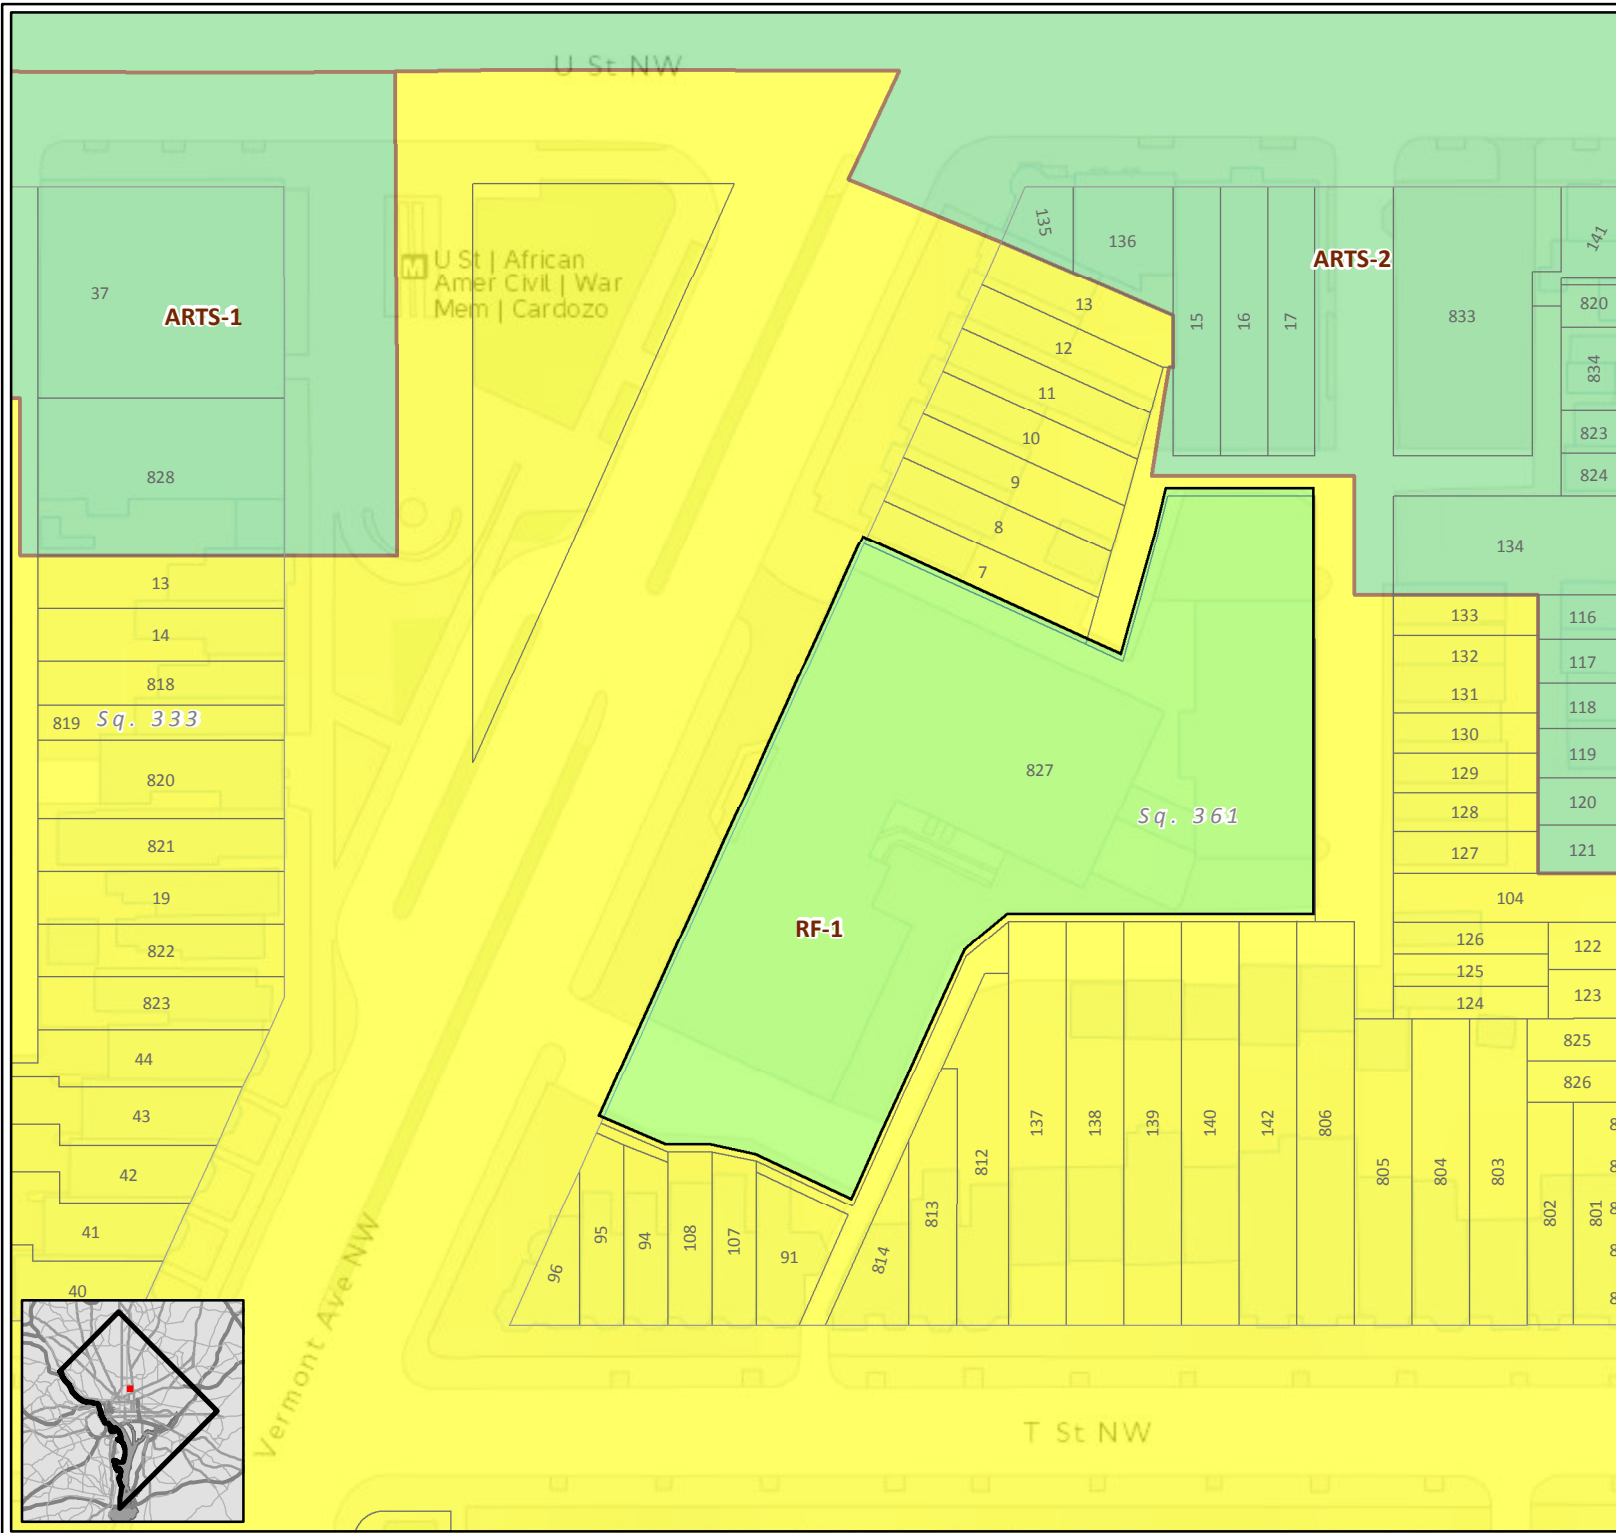

SITE LOCATION MAP

Legend

-  Residential Flat Zone
-  Special Purpose Zone

Zoning Map of the District of Columbia

Extracted from Online Zoning Information published by the District of Columbia Office of Zoning, DCGIS, and Office of the Chief Technology Officer (OCTO) Exported on: 12/13/2017