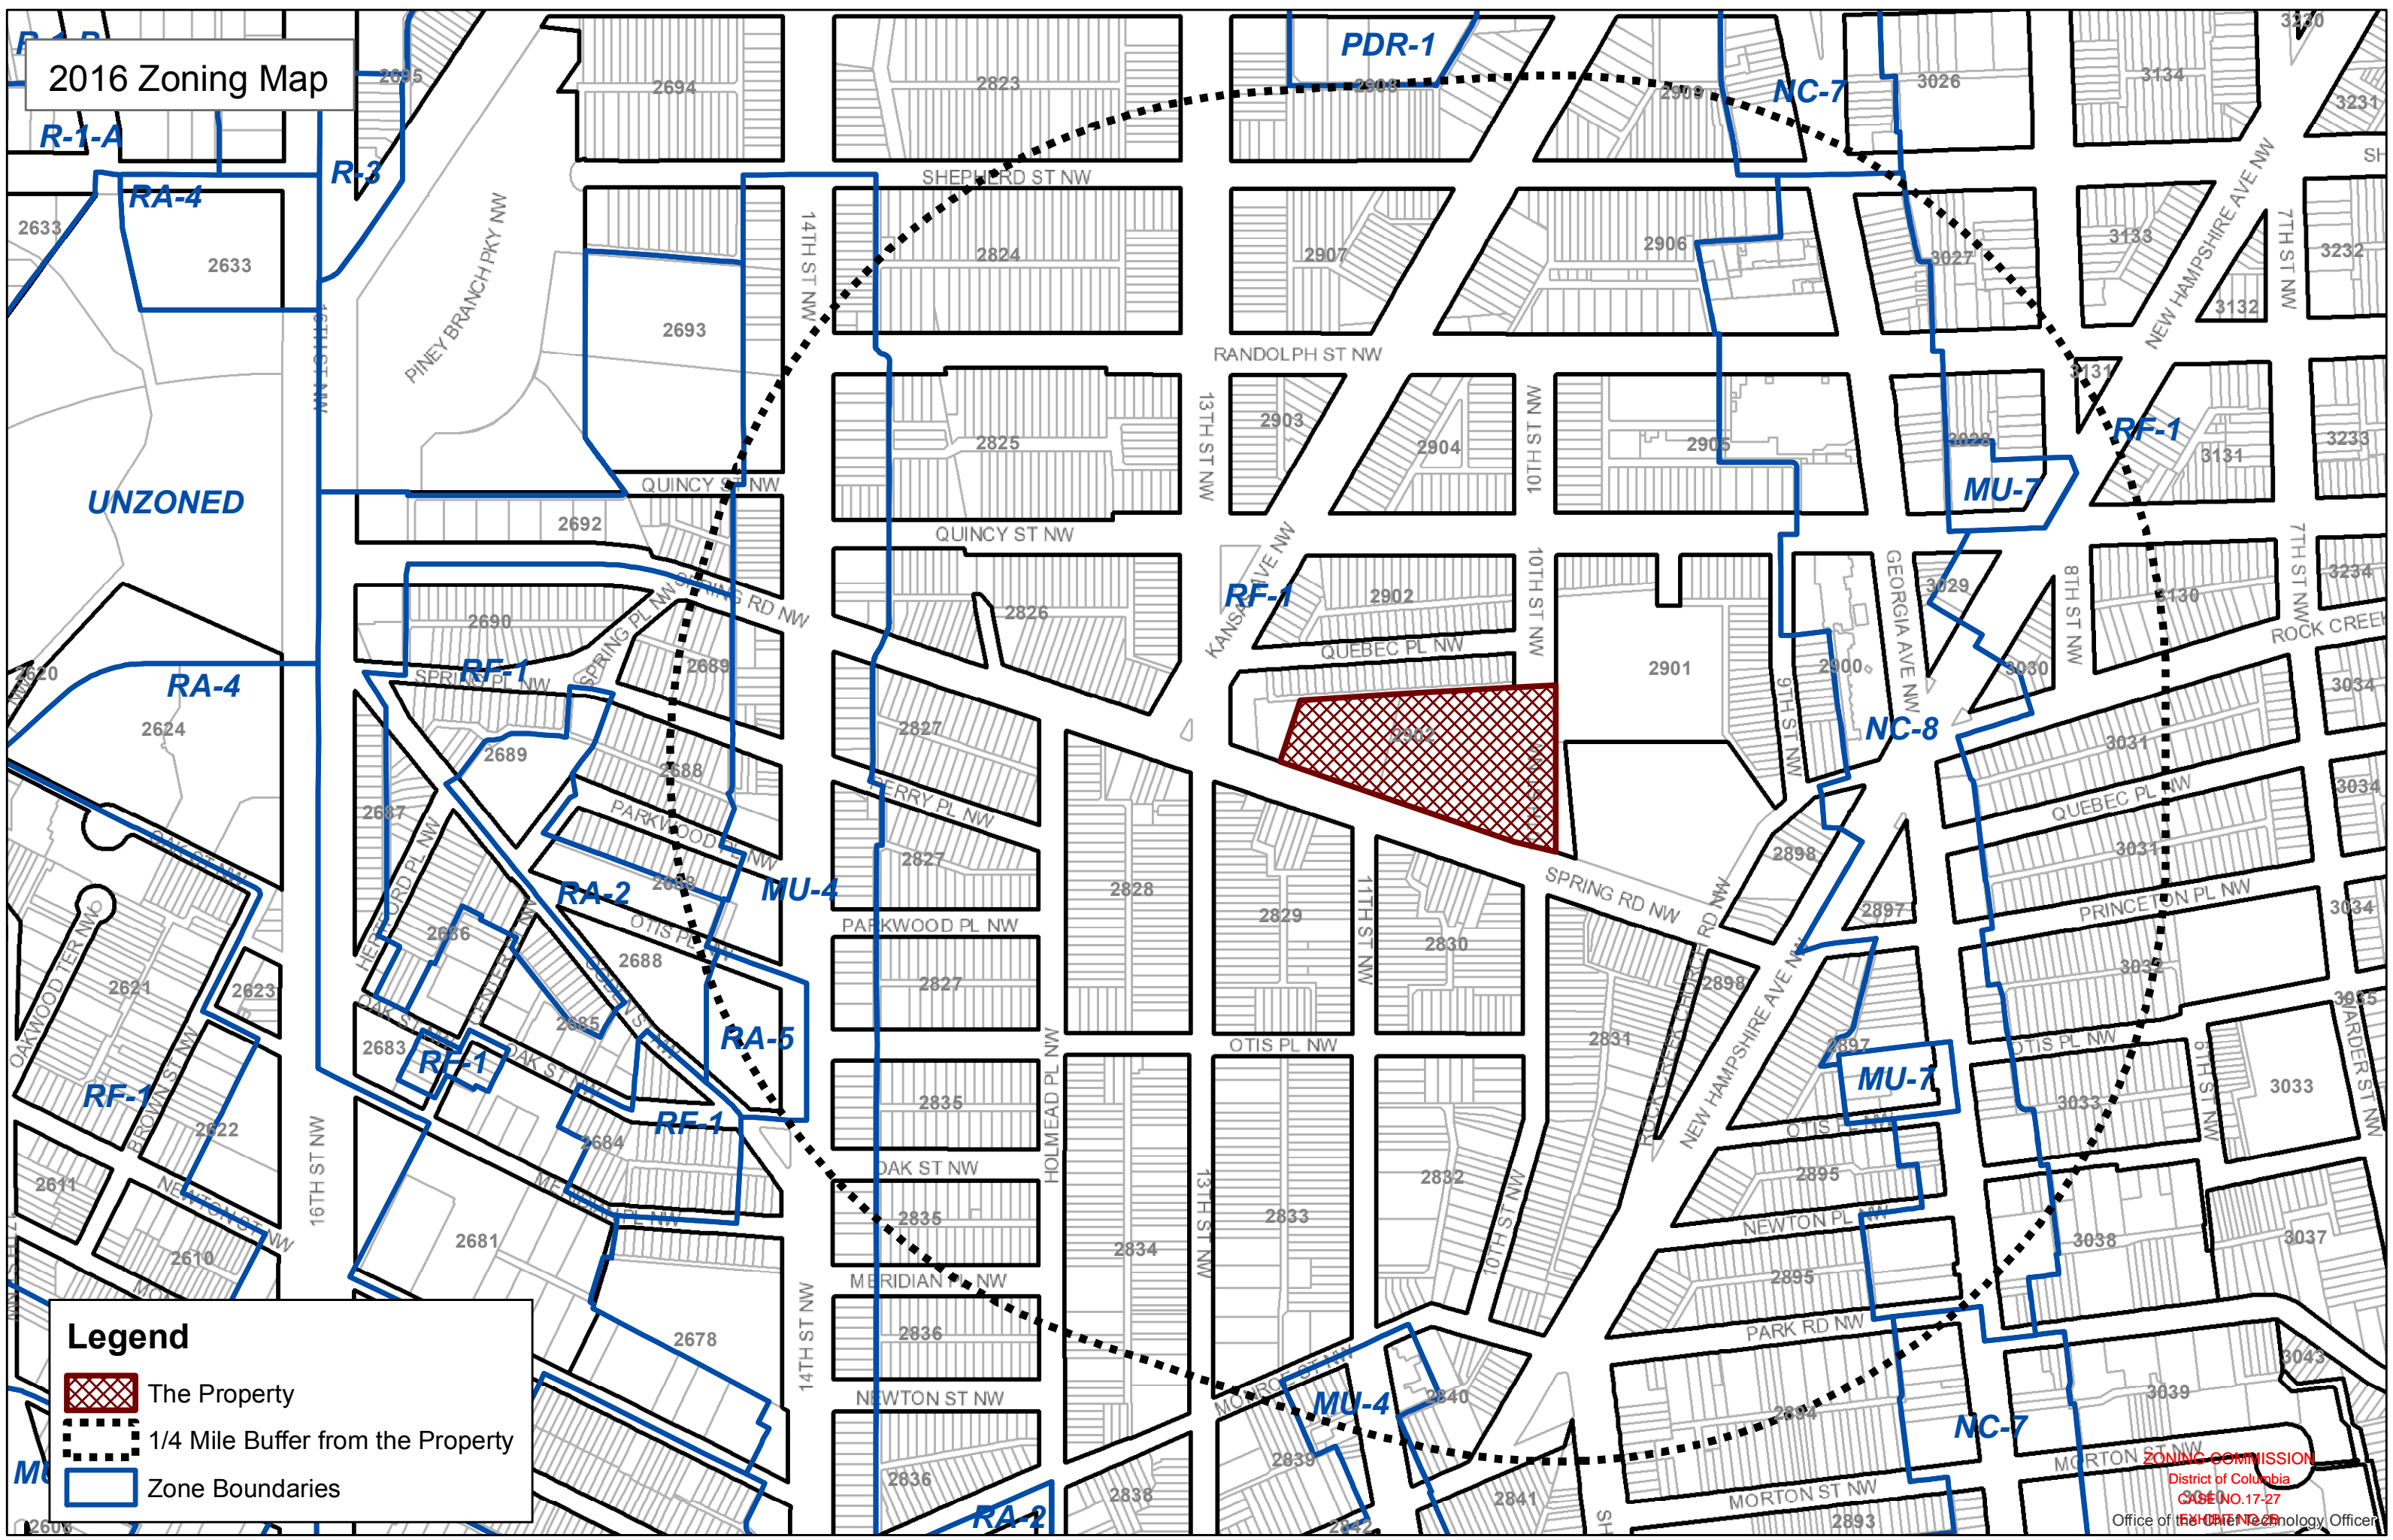

2016 Zoning Map

Legend

-  The Property
-  1/4 Mile Buffer from the Property
-  Zone Boundaries