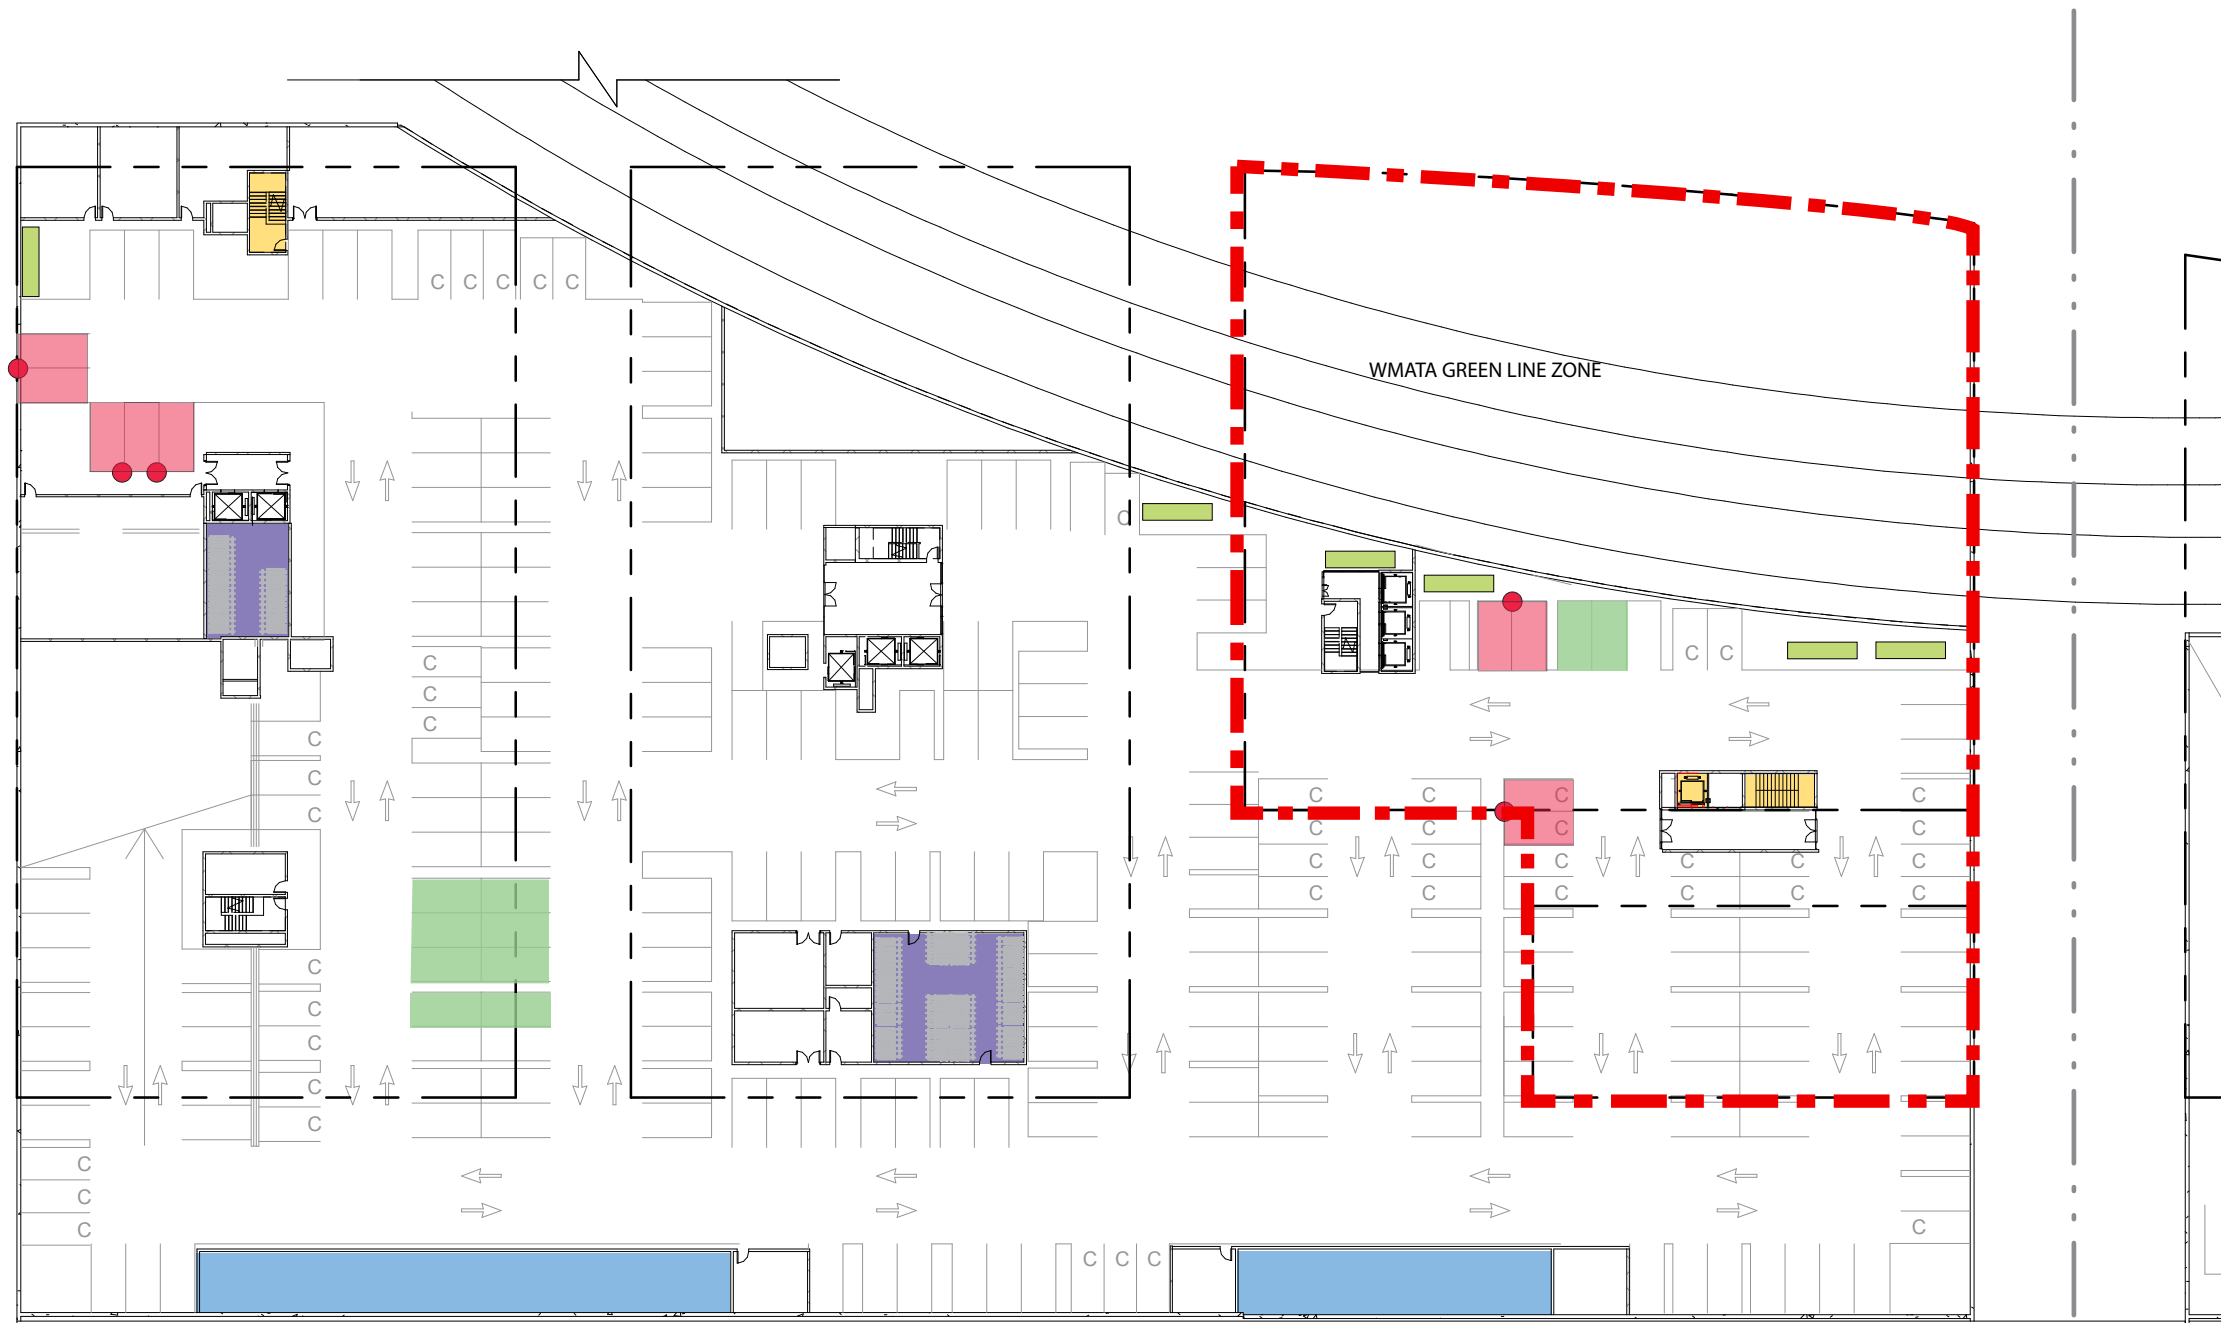

- LEGEND**
- PUBLIC ACCESS
 - CAR SHARE/CARPOOL
 - SHORT TERM BICYCLE STORAGE
 - LONG TERM BICYCLE STORAGE
 - ELECTRIC VEHICLE CHARGING SPACE
 - CHARGING STATION
 - STORM WATER CISTERN
 - STORM WATER SEPERATOR

- HOTEL ROOFTOP/ BAR/ LOUNGE
- HOTEL
- RESIDENTIAL
- RETAIL
- SERVICE / CORE/ OPERATIONS
- ROOFSCAPE / TERRACE
- GREEN ROOF
- WATER (POOL)
- OPEN TO BELOW
- ROOF BELOW

- HOTEL ROOFTOP/ BAR/ LOUNGE
- HOTEL
- RESIDENTIAL
- RETAIL
- SERVICE / CORE/ OPERATIONS
- ROOFSCAPE / TERRACE
- GREEN ROOF
- WATER (POOL)
- OPEN TO BELOW
- ROOF BELOW