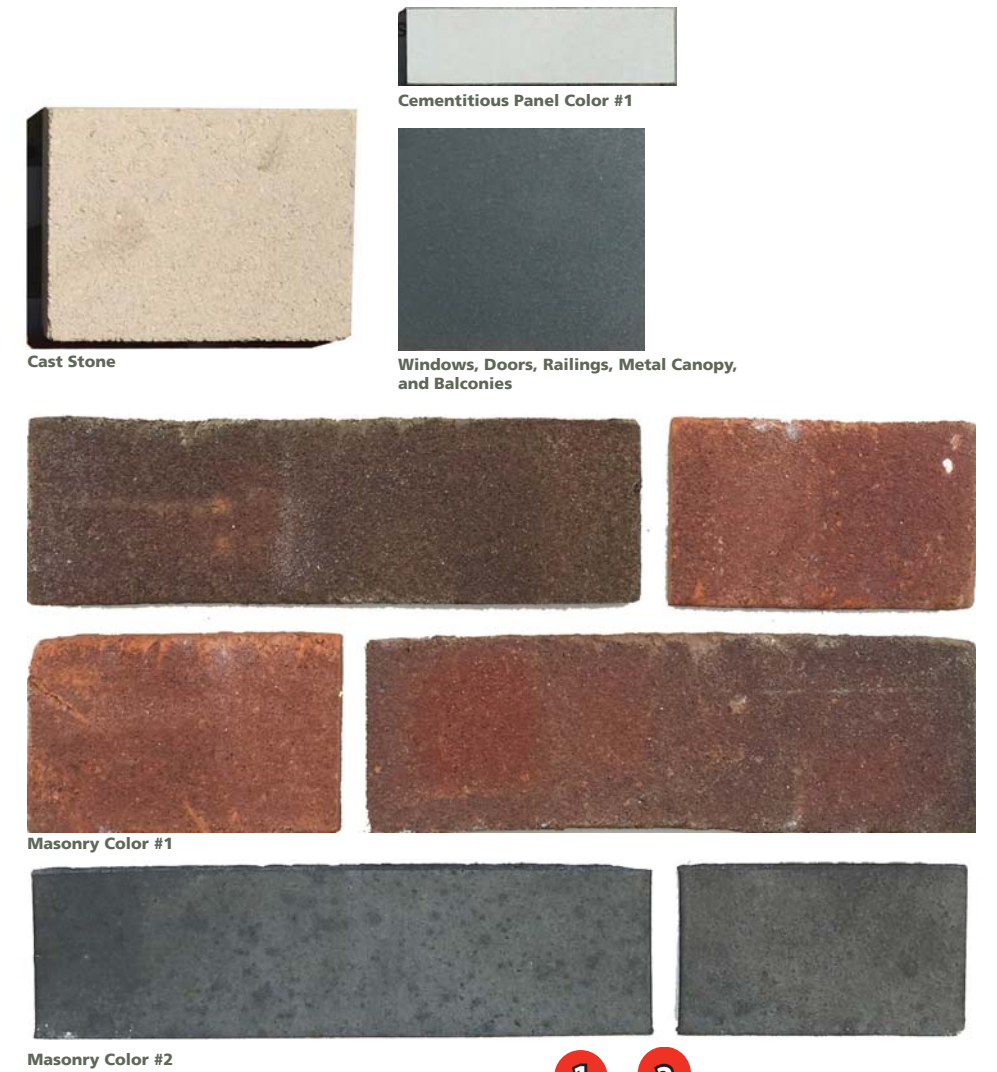

1. Facade Type 1 - Perspective View

2. Facade Type 1 - North Elevation

MATERIALS LEGEND

- 1 Masonry Color #1
- 2 Masonry Color #2
- 3 Windows, Doors, Railings, Metal Panel and Balconies
- 4 Cementitious Panel Color #1
- 5 Cast Stone

Key Plan

1. Facade Type 2 - Perspective View

2. Facade Type 2 - South Elevation

3. Facade Type 2 - West Elevation

MATERIALS LEGEND

- 1 Masonry Color #3
- 2 Cementitious Panel Color #1
- 3 Windows, Doors, Railings, Metal Panel and Balconies
- 4 Metal Coping
- 5 Cast Stone
- 6 Metal Canopy
- 7 FRP Cornice
- 8 Masonry Color #2

1. Facade Type 5 - Perspective View

2. Facade Type 5 - South Elevation

MATERIALS LEGEND

- 1 Metal Panel Color #1
- 2 Cementitious Panel Color #1
- 3 Windows, Doors and Railings
- 4 Retail Storefront by Others
- 5 Masonry Color #2

Cementitious Panel Color #1

Windows, Doors, Metal Panel Color #1, Railings, Metal Canopy, and Balconies

Masonry Color #2

Key Plan