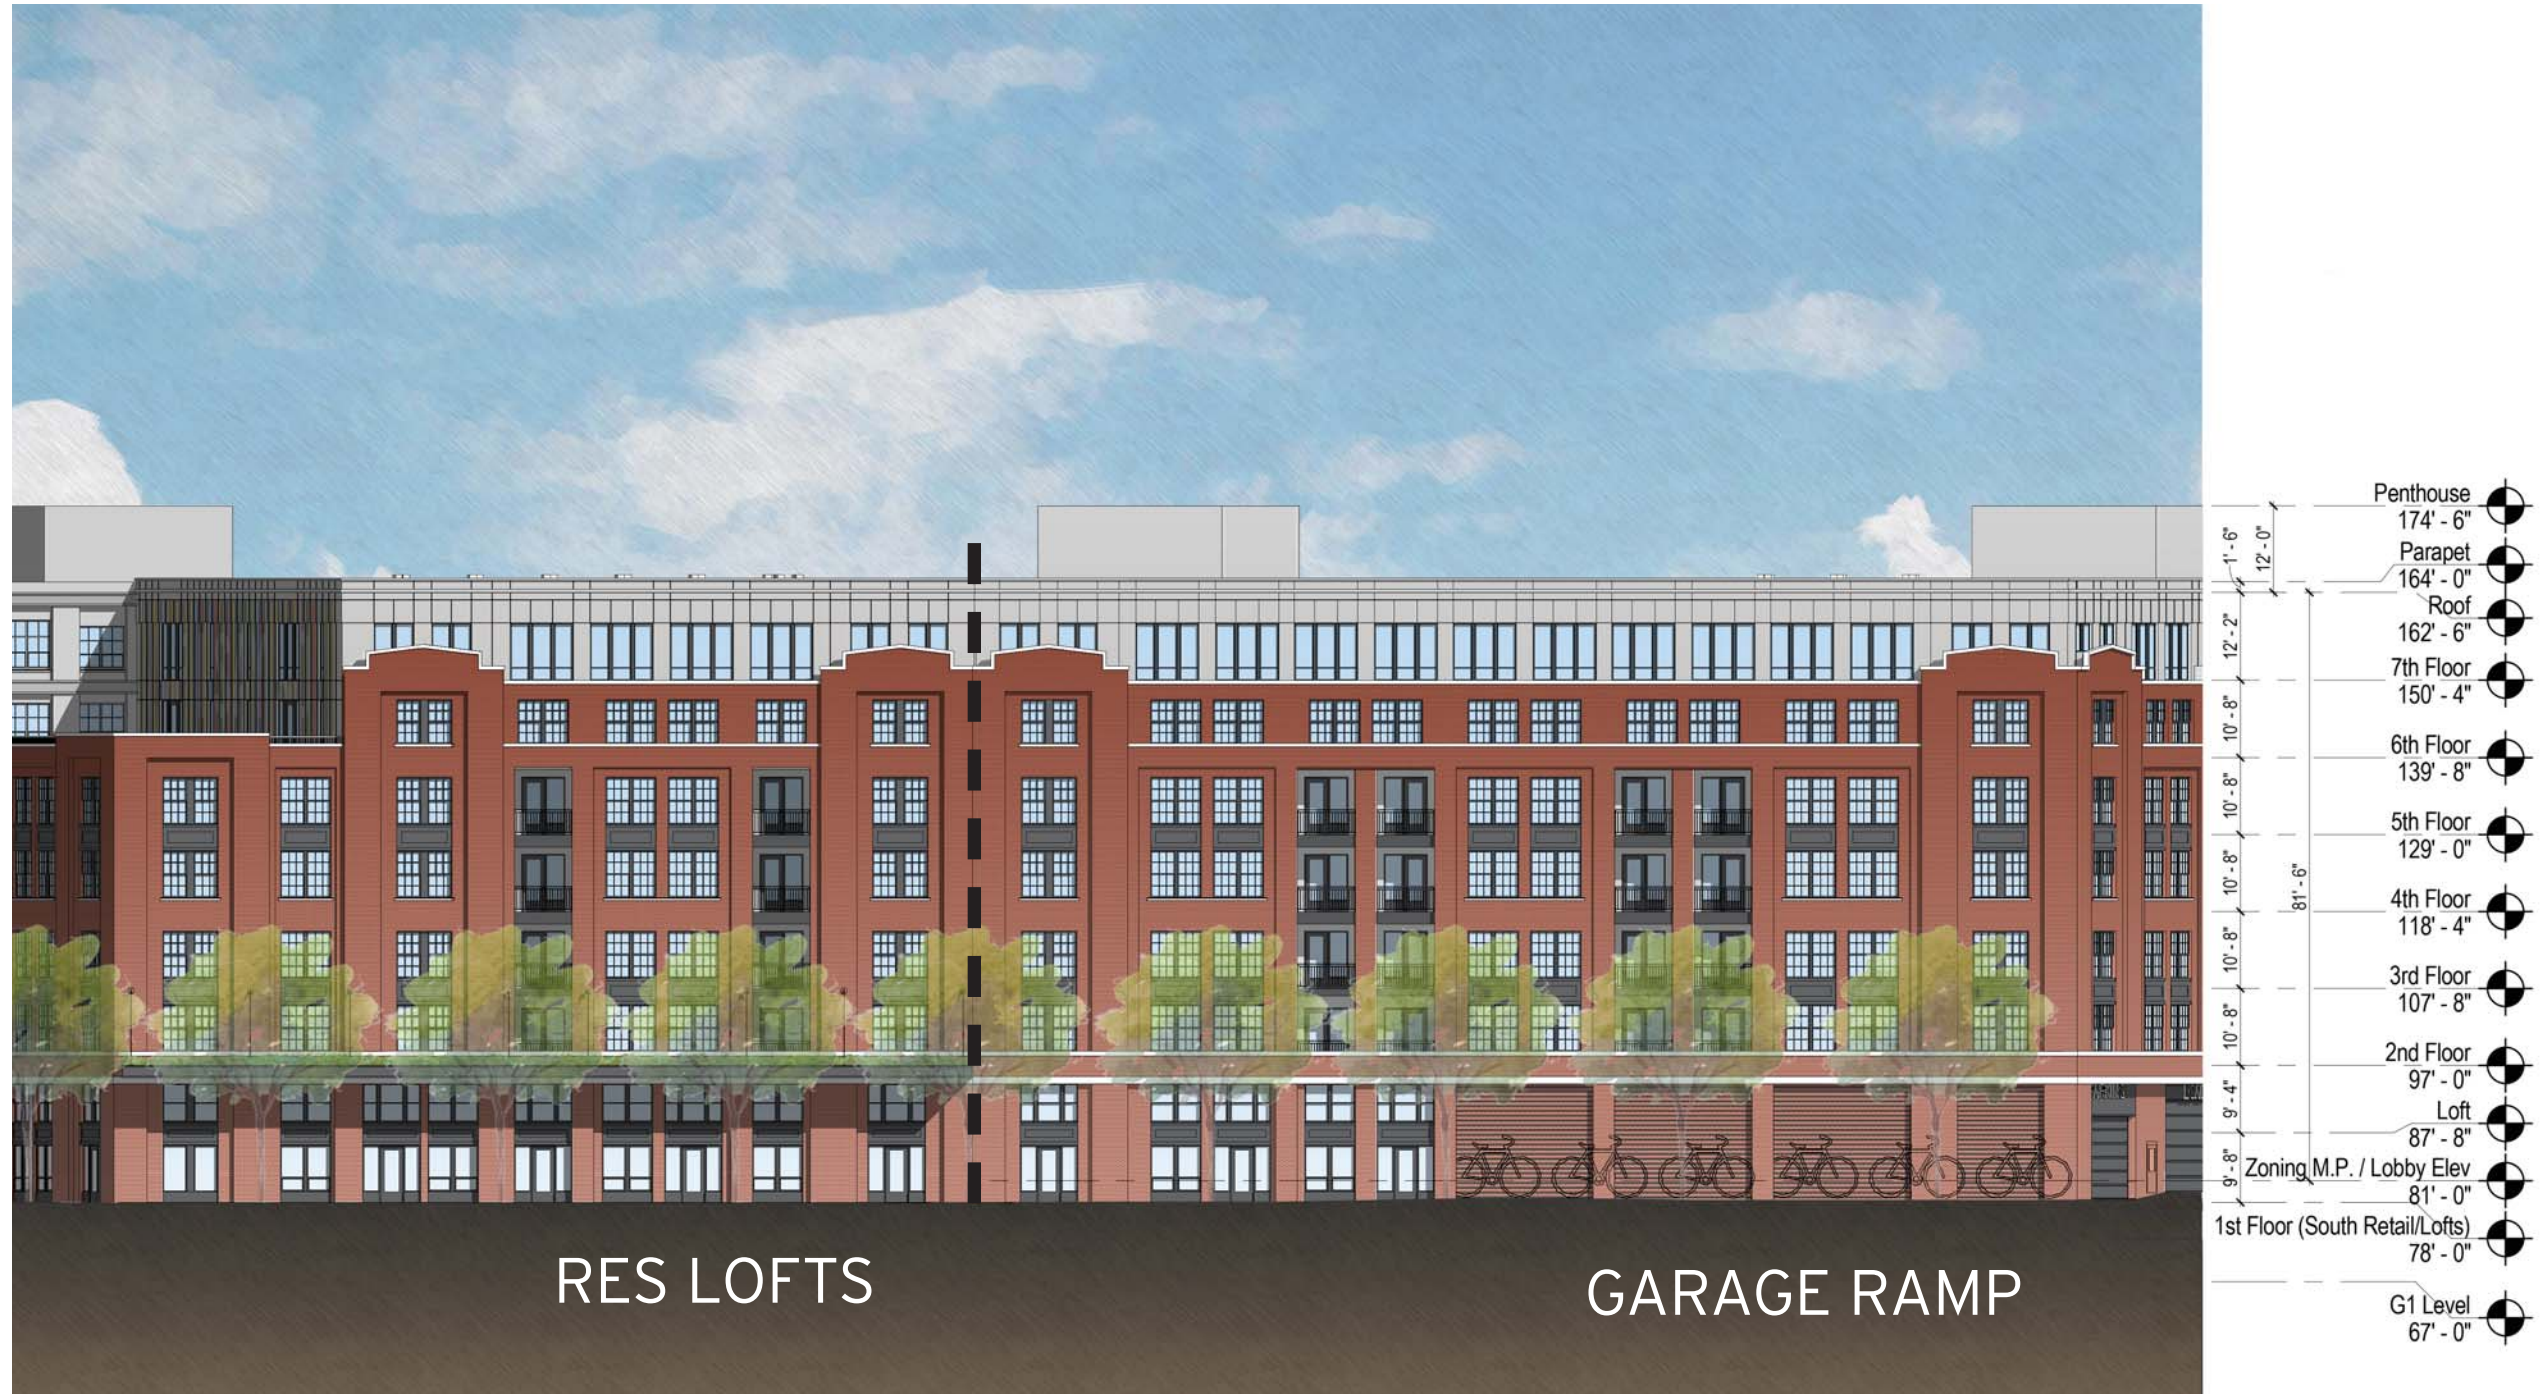

VIEW FROM SOUTHWEST (HARRY THOMAS WAY)

South Park is conceptual, and not included in PUD.

WEST ELEVATION (HARRY THOMAS WAY)

Note: Flexibility requested for retail storefront design for SW retail.

NORTH ELEVATION (R STREET)

EAST ELEVATION UNFOLDED (FACING TRACKS/EAST NOMA PARK)

Note: The east-facing wall of the ground floor along the garage ramp may be used for decorative art to create visual interest when viewed from the East Park.

SOUTH ELEVATION (NOMA PARK)

Note: Flexibility requested for retail storefront design for SW retail.

Note: The south-facing wall of the 6th floor terrace may be used for decorative art to create visual interest when viewed from the South Park.

Key Plan

1. Facade Type 2 - Perspective View

2. Facade Type 2 - South Elevation

3. Facade Type 2 - West Elevation

MATERIALS LEGEND

- 1 Masonry Color #3
- 2 Cementitious Panel Color #1
- 3 Windows, Doors, Railings, Metal Panel and Balconies
- 4 Metal Coping
- 5 Cast Stone
- 6 Metal Canopy
- 7 FRP Cornice
- 8 Masonry Color #2