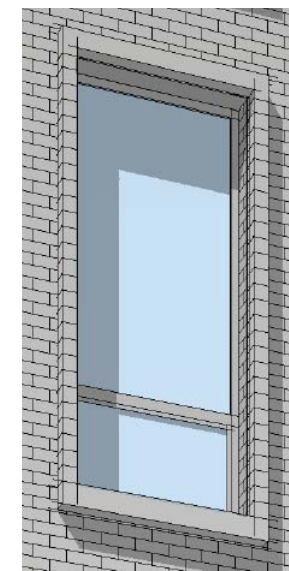

EAST ELEVATION UNFOLDED (FACING TRACKS/EAST NOMA PARK)

Note: The east-facing wall of the ground floor along the garage ramp may be used for decorative art to create visual interest when viewed from the East Park.

1. Facade Type 1 - Perspective View

2. Facade Type 1 - North Elevation

MATERIALS LEGEND

- 1 Masonry Color #1
- 2 Masonry Color #2
- 3 Windows, Doors, Railings, Metal Panel and Balconies
- 4 Cementitious Panel Color #1
- 5 Cast Stone

Cast Stone

Cementitious Panel Color #1

Windows, Doors, Railings, Metal Canopy, and Balconies

Masonry Color #3

Masonry Color #2

Masonry Color #3

Masonry Color #2

4. Wall Zoom in Detail

Key Plan

1. Facade Type 3 - Perspective View

2. Facade Type 3 - West Elevation

Window Zoom in Detail

MATERIALS LEGEND

- 1 Masonry Color #4
- 2 Windows and Doors
- 3 Cementitious Panel Color #1
- 4 Metal Coping
- 5 Cast Stone