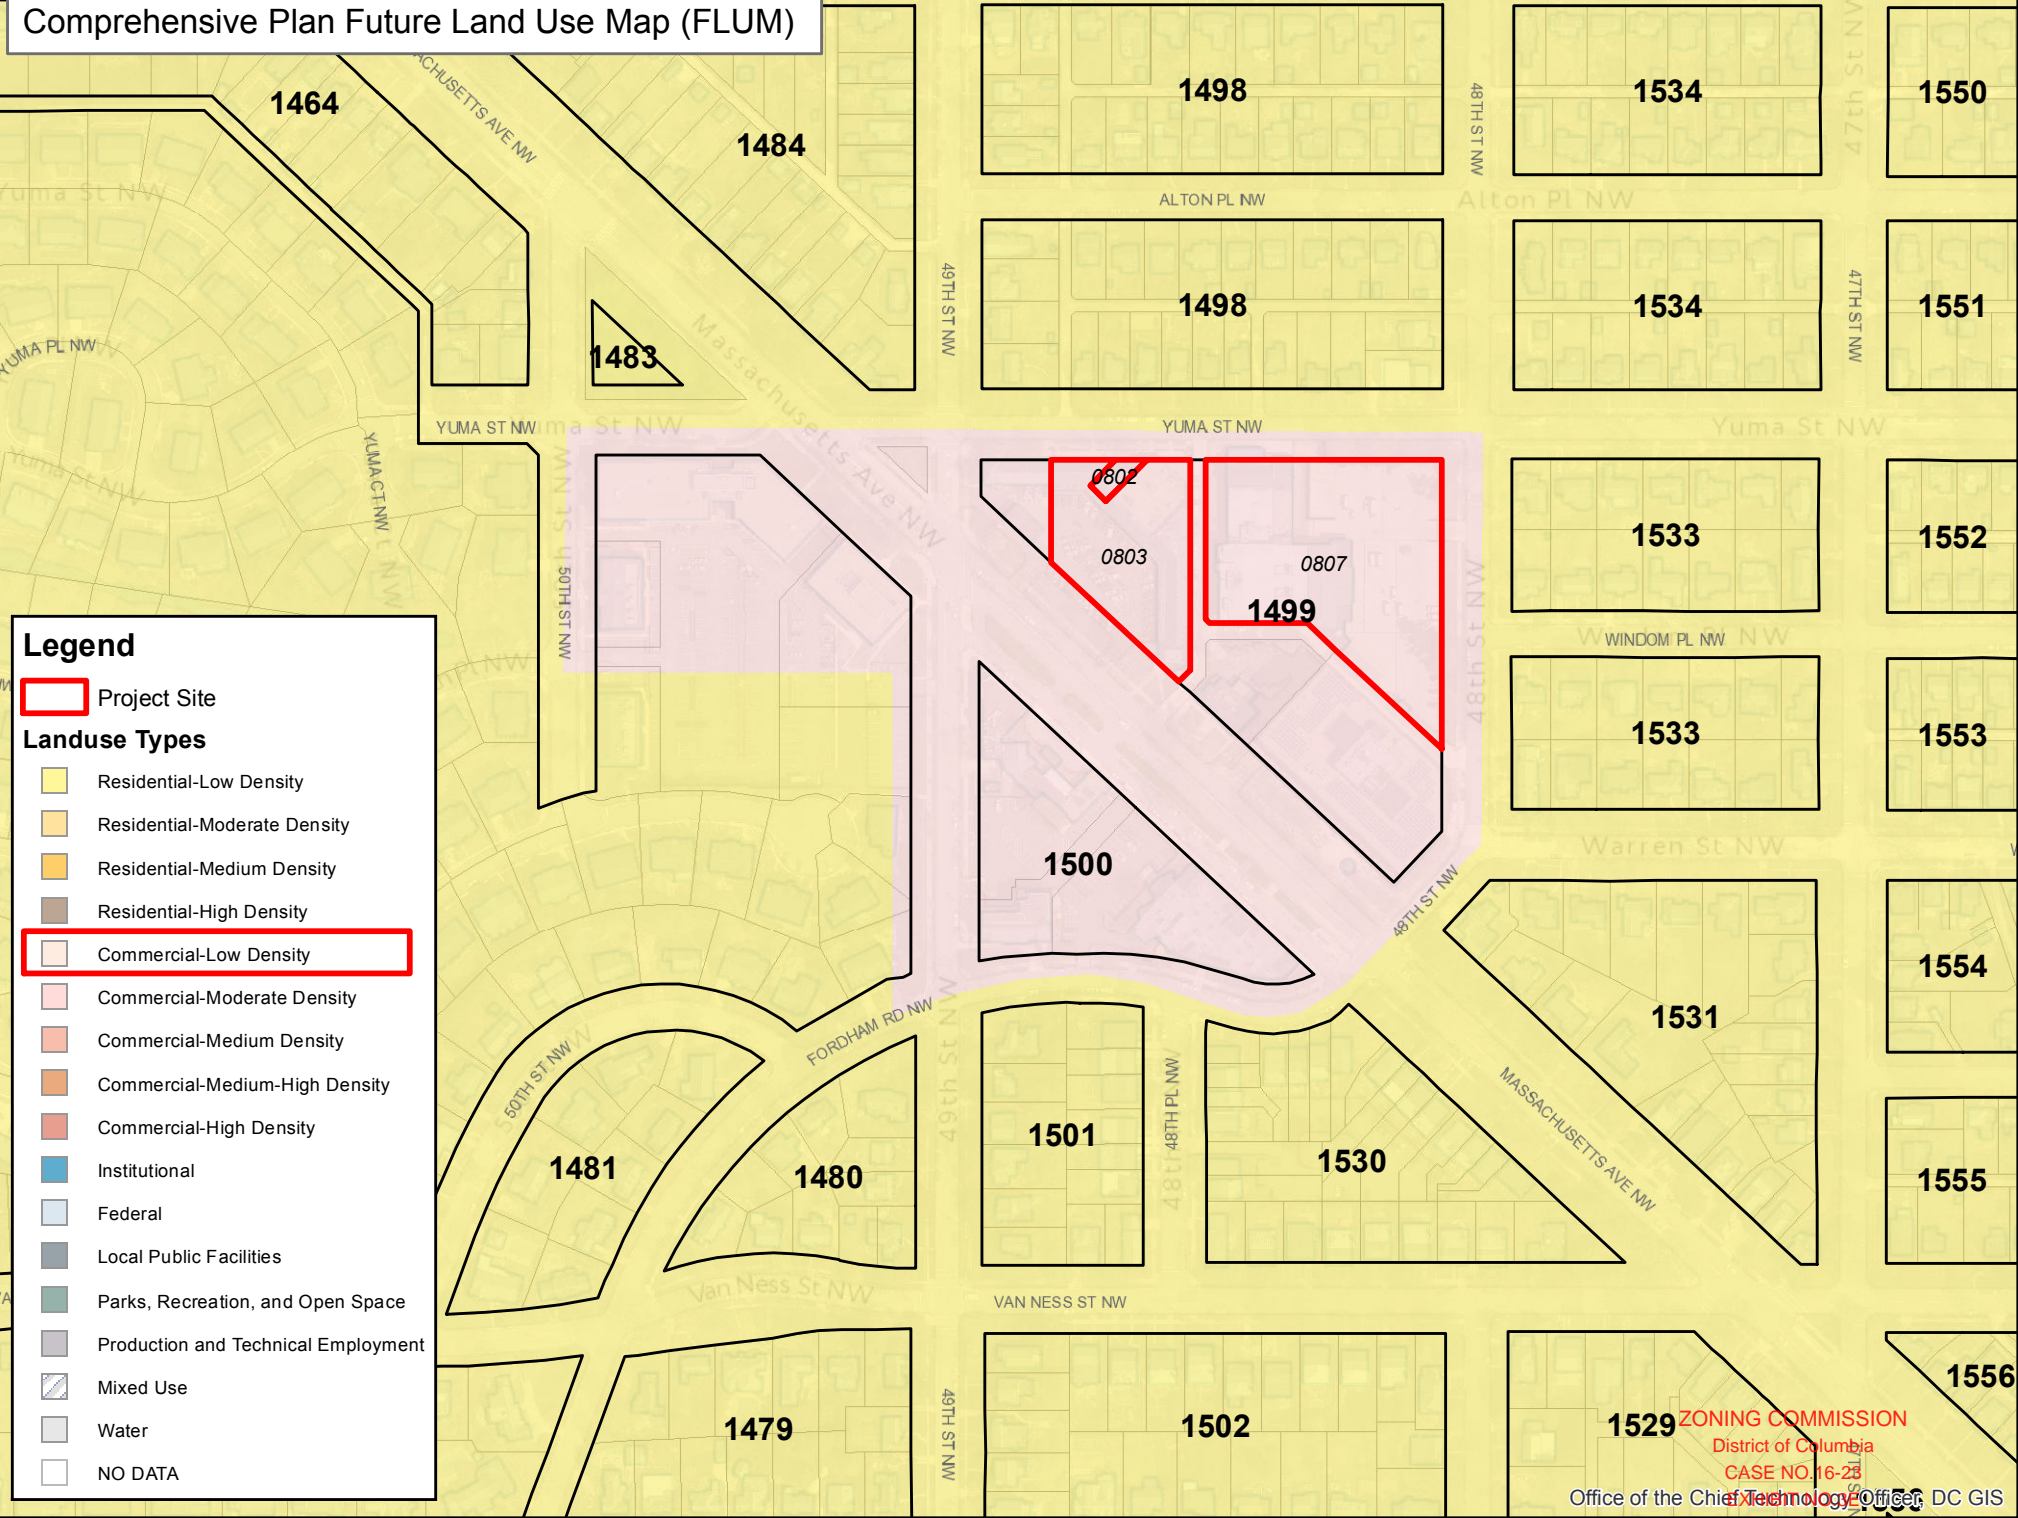

Comprehensive Plan Future Land Use Map (FLUM)

Legend

- Project Site
- Landuse Types**
- Residential-Low Density
- Residential-Moderate Density
- Residential-Medium Density
- Residential-High Density
- Commercial-Low Density
- Commercial-Moderate Density
- Commercial-Medium Density
- Commercial-Medium-High Density
- Commercial-High Density
- Institutional
- Federal
- Local Public Facilities
- Parks, Recreation, and Open Space
- Production and Technical Employment
- Mixed Use
- Water
- NO DATA