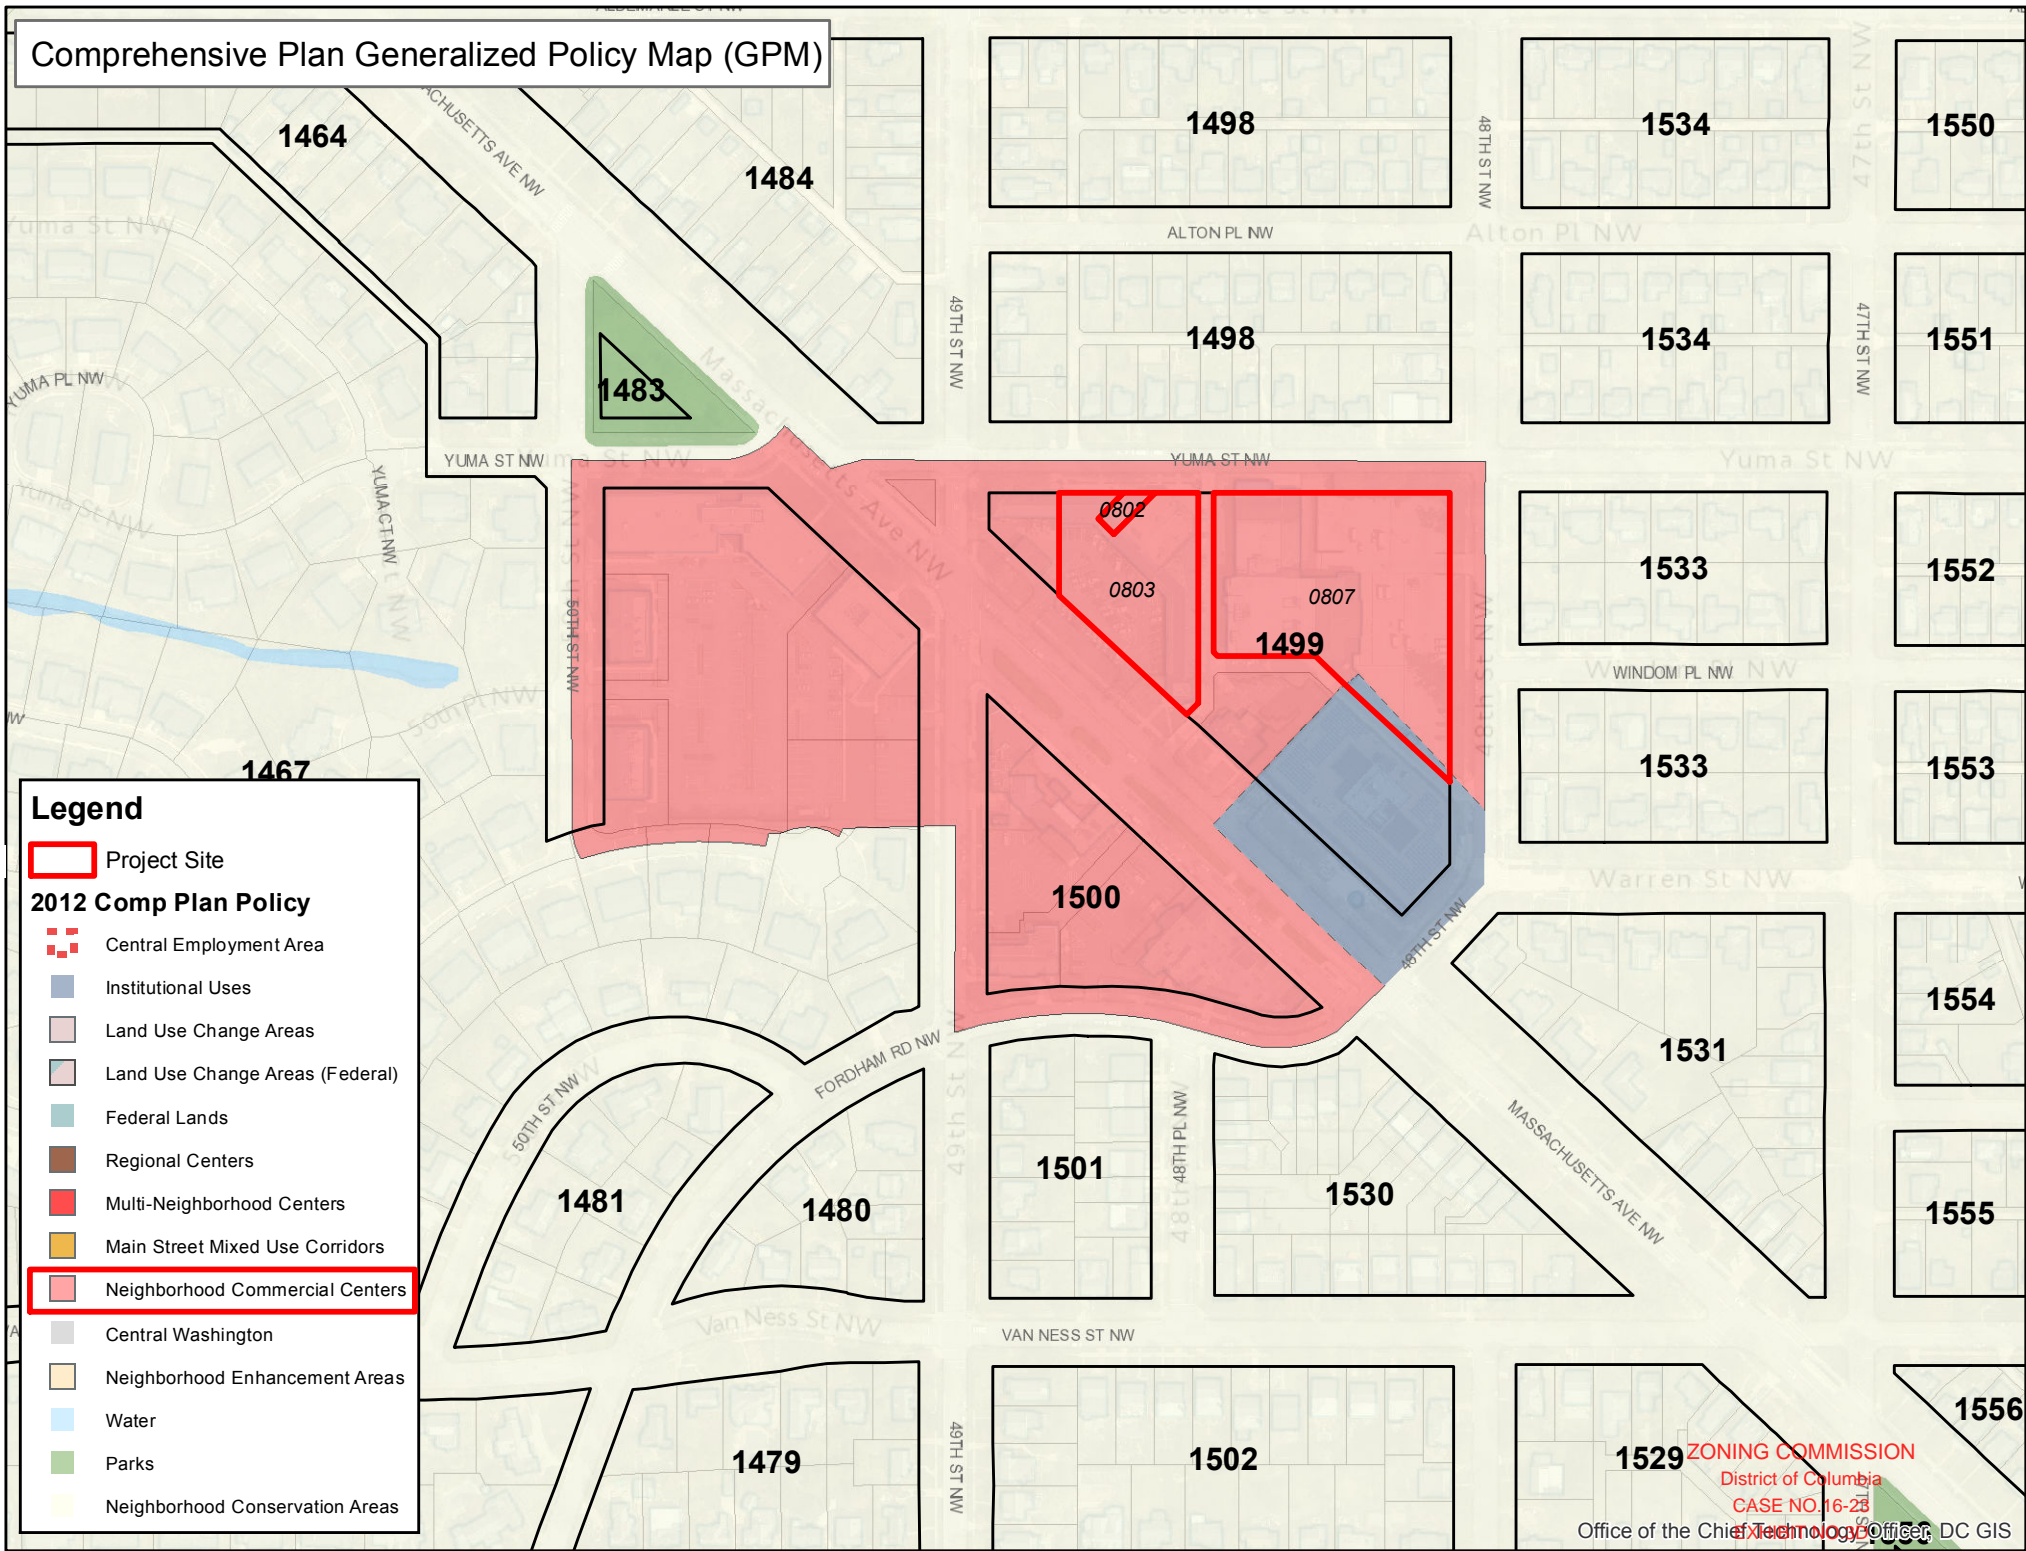

# Comprehensive Plan Generalized Policy Map (GPM)

## Legend

- Project Site
- 2012 Comp Plan Policy**
- Central Employment Area
- Institutional Uses
- Land Use Change Areas
- Land Use Change Areas (Federal)
- Federal Lands
- Regional Centers
- Multi-Neighborhood Centers
- Main Street Mixed Use Corridors
- Neighborhood Commercial Centers
- Central Washington
- Neighborhood Enhancement Areas
- Water
- Parks
- Neighborhood Conservation Areas