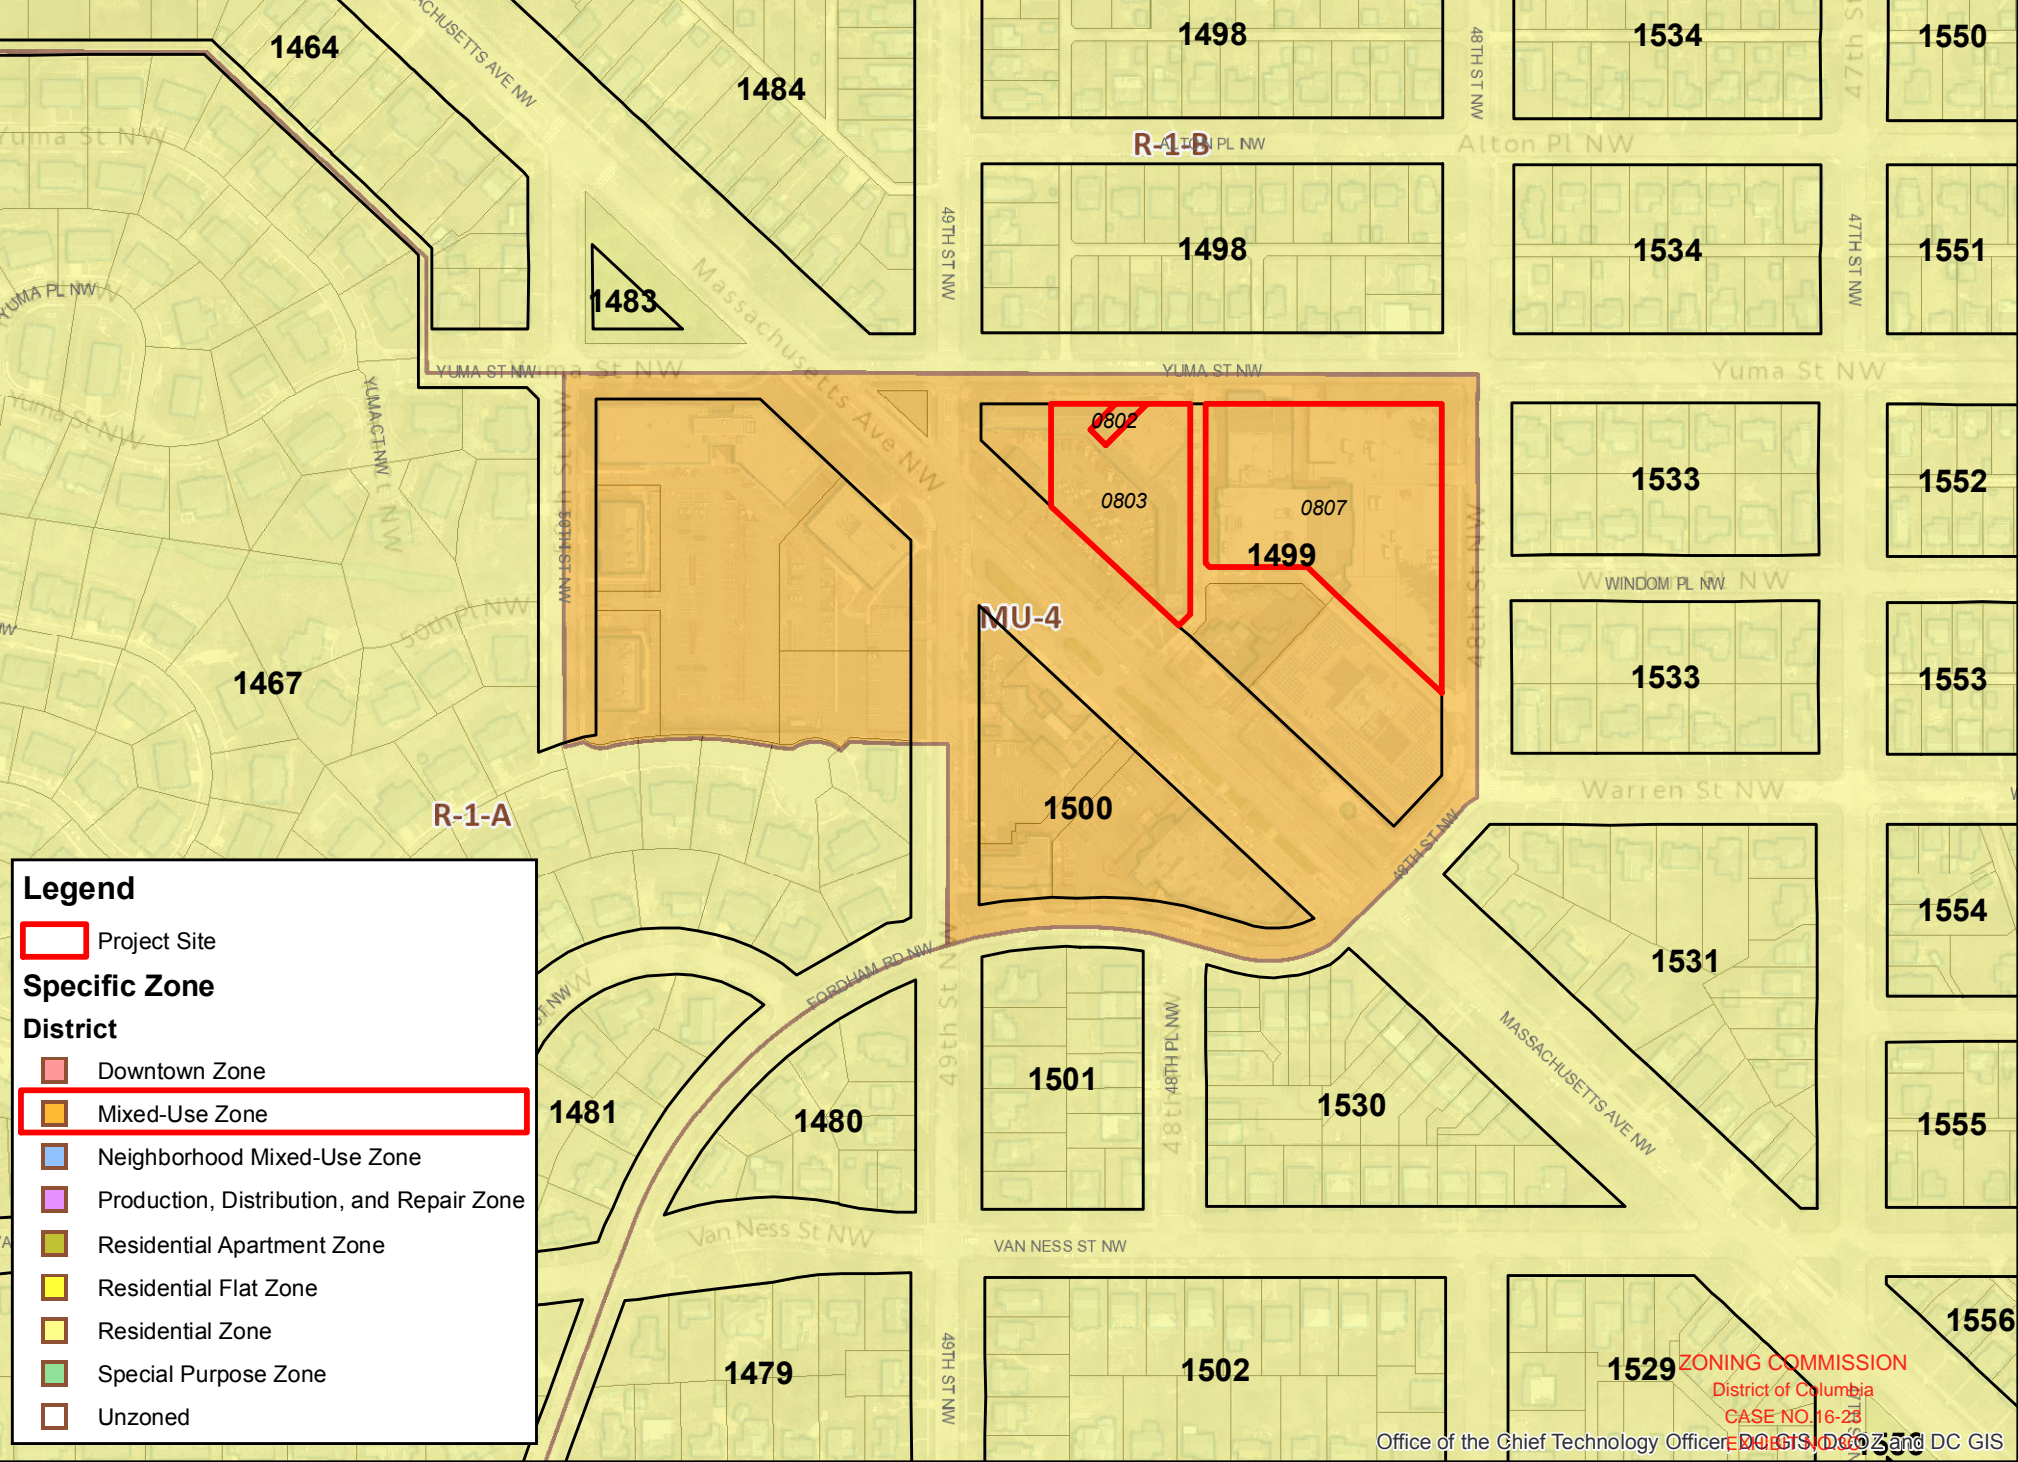

2016 Zoning Map

Legend

- Project Site
- Specific Zone**
- District**
- Downtown Zone
- Mixed-Use Zone
- Neighborhood Mixed-Use Zone
- Production, Distribution, and Repair Zone
- Residential Apartment Zone
- Residential Flat Zone
- Residential Zone
- Special Purpose Zone
- Unzoned

ZONING COMMISSION
 District of Columbia
 CASE NO. 16-23