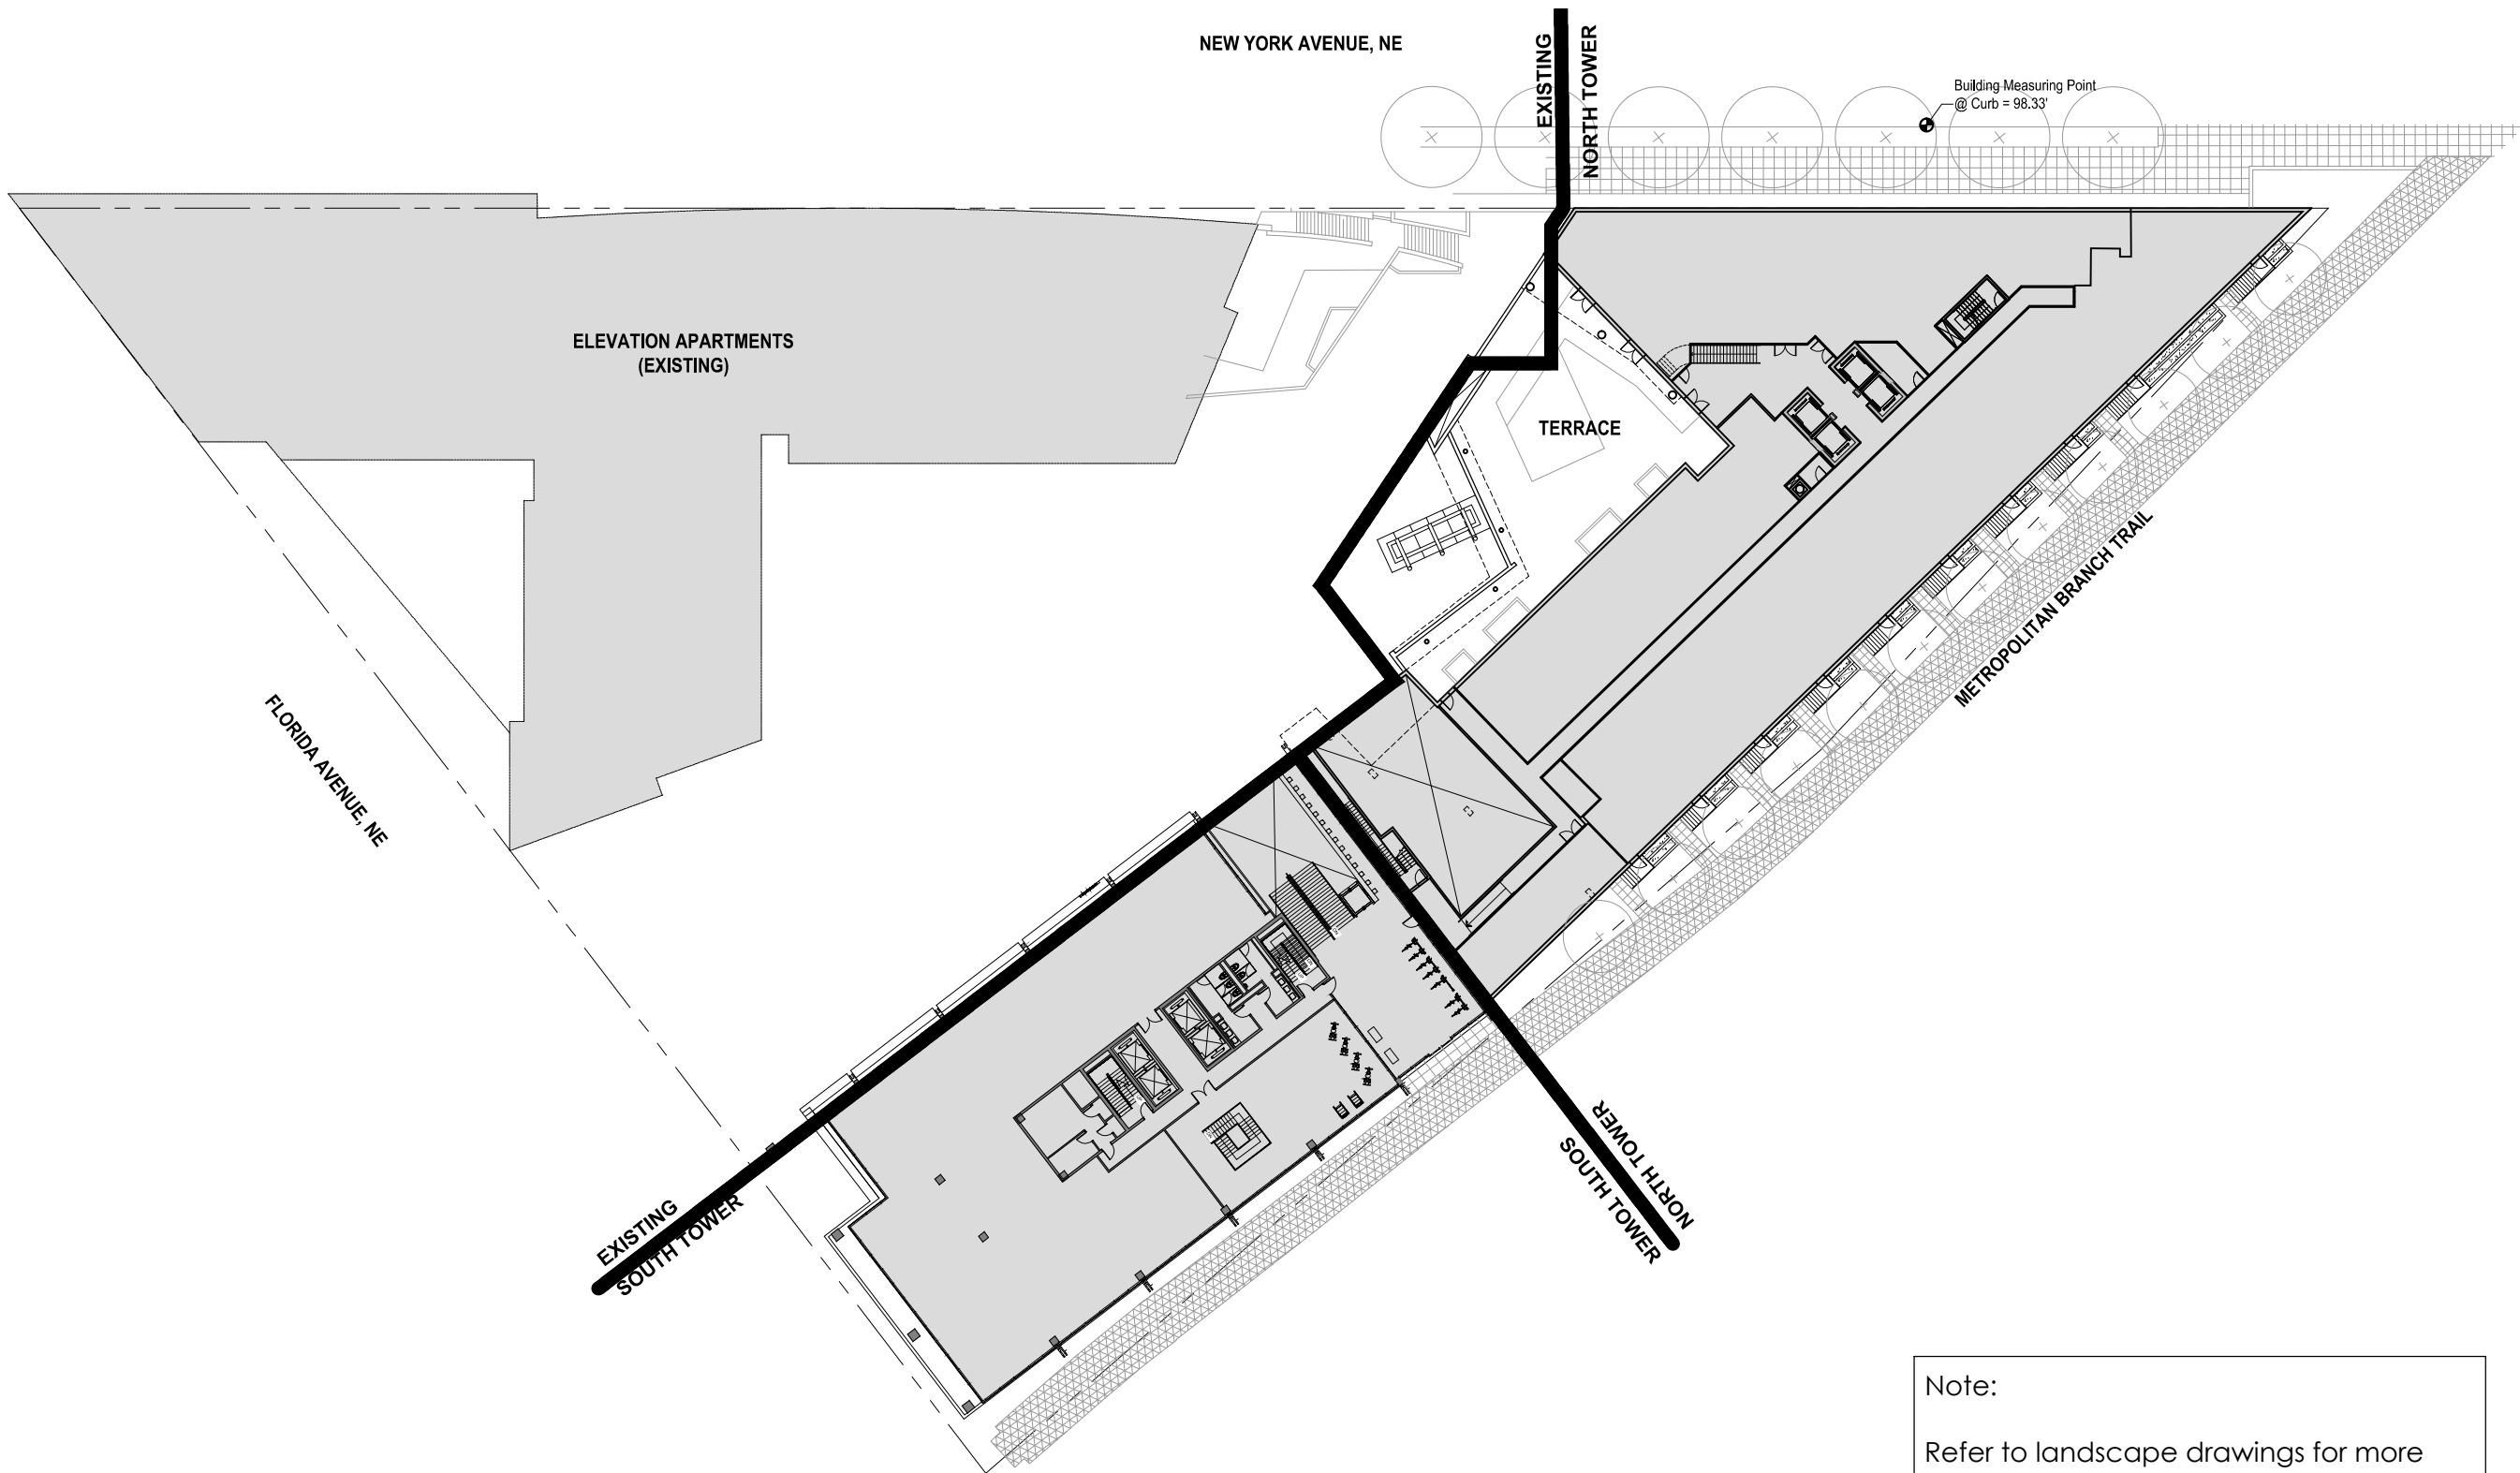

Renderings - View from New York Avenue

MRP | REALTY

Washington Gateway | Washington, DC

SK+I
ARCHITECTURE

Renderings - View from Florida Avenue

July 18, 2016 | A-003

Note:
 Refer to landscape drawings for more information on terrace design and design along Metropolitan Branch Trail design.