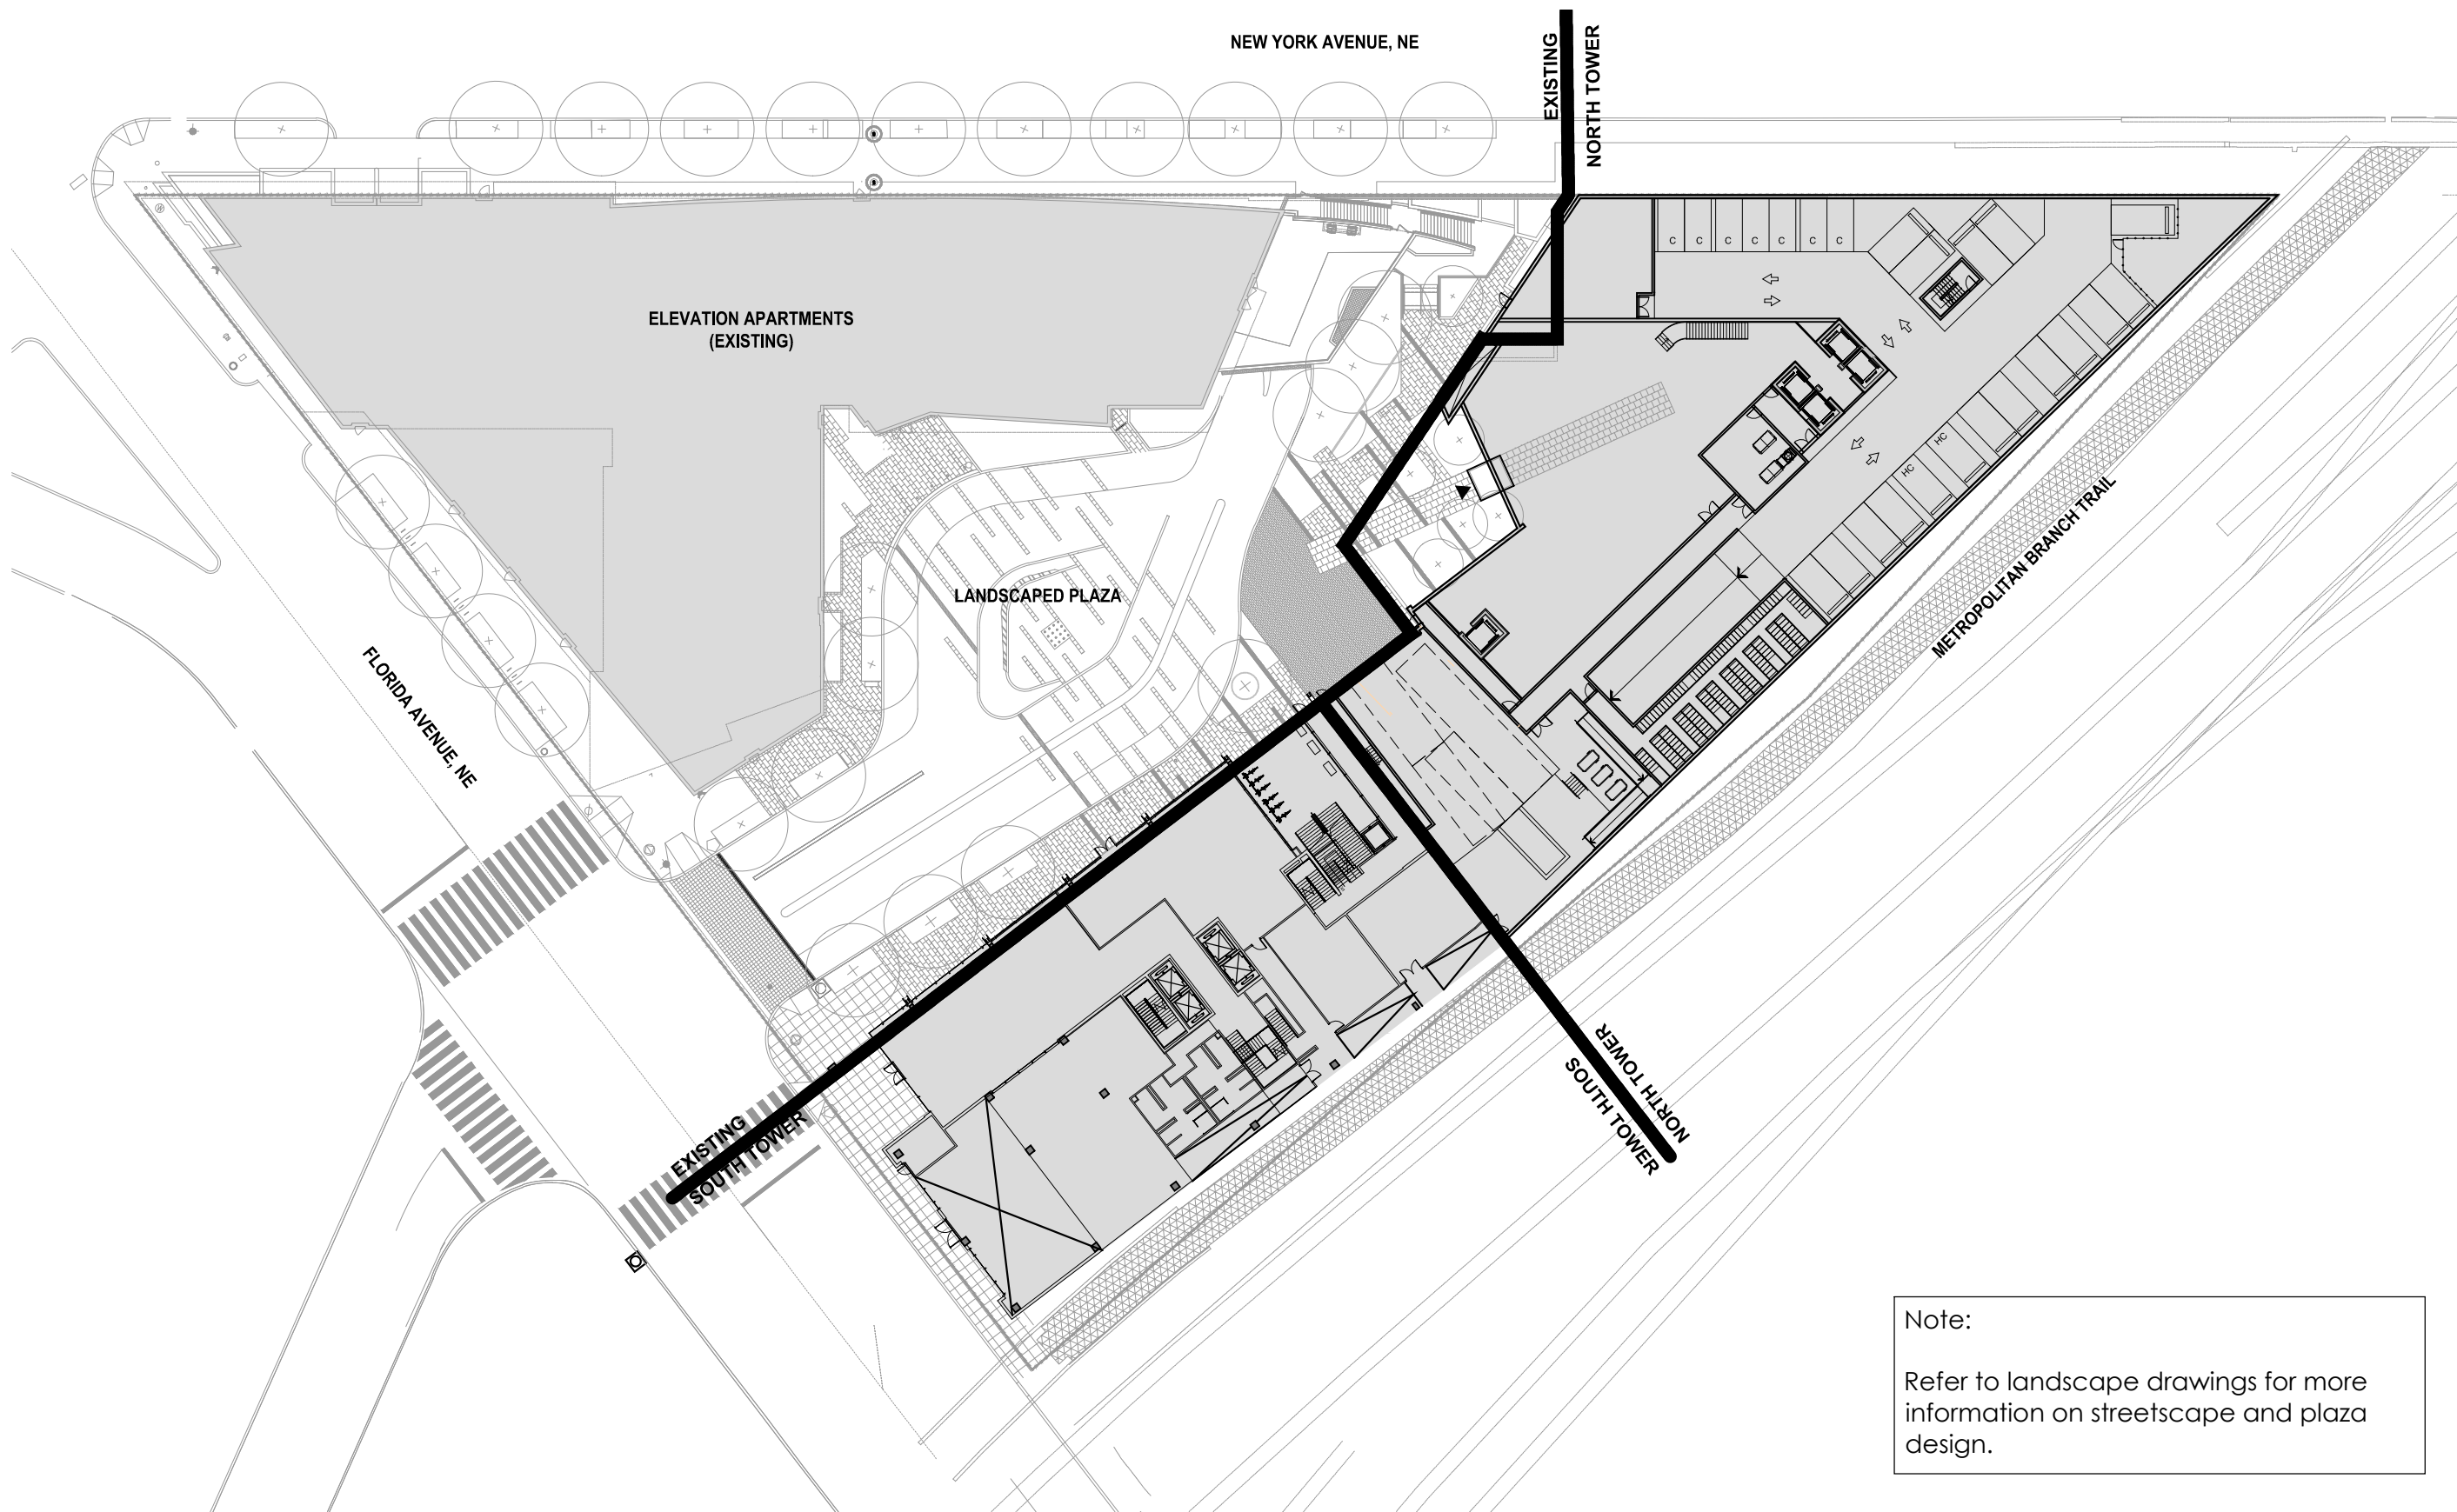

Renderings - View from New York Avenue

MRP | REALTY

Washington Gateway | Washington, DC

SK+I
ARCHITECTURE

Renderings - View from Florida Avenue

July 18, 2016 | A-003

Note:
 Refer to landscape drawings for more information on terrace design and design along Metropolitan Branch Trail design.

© 2014 SK+I Architectural Design Group, LLC.

Note:
 Refer to landscape drawings for more information on streetscape and plaza design.