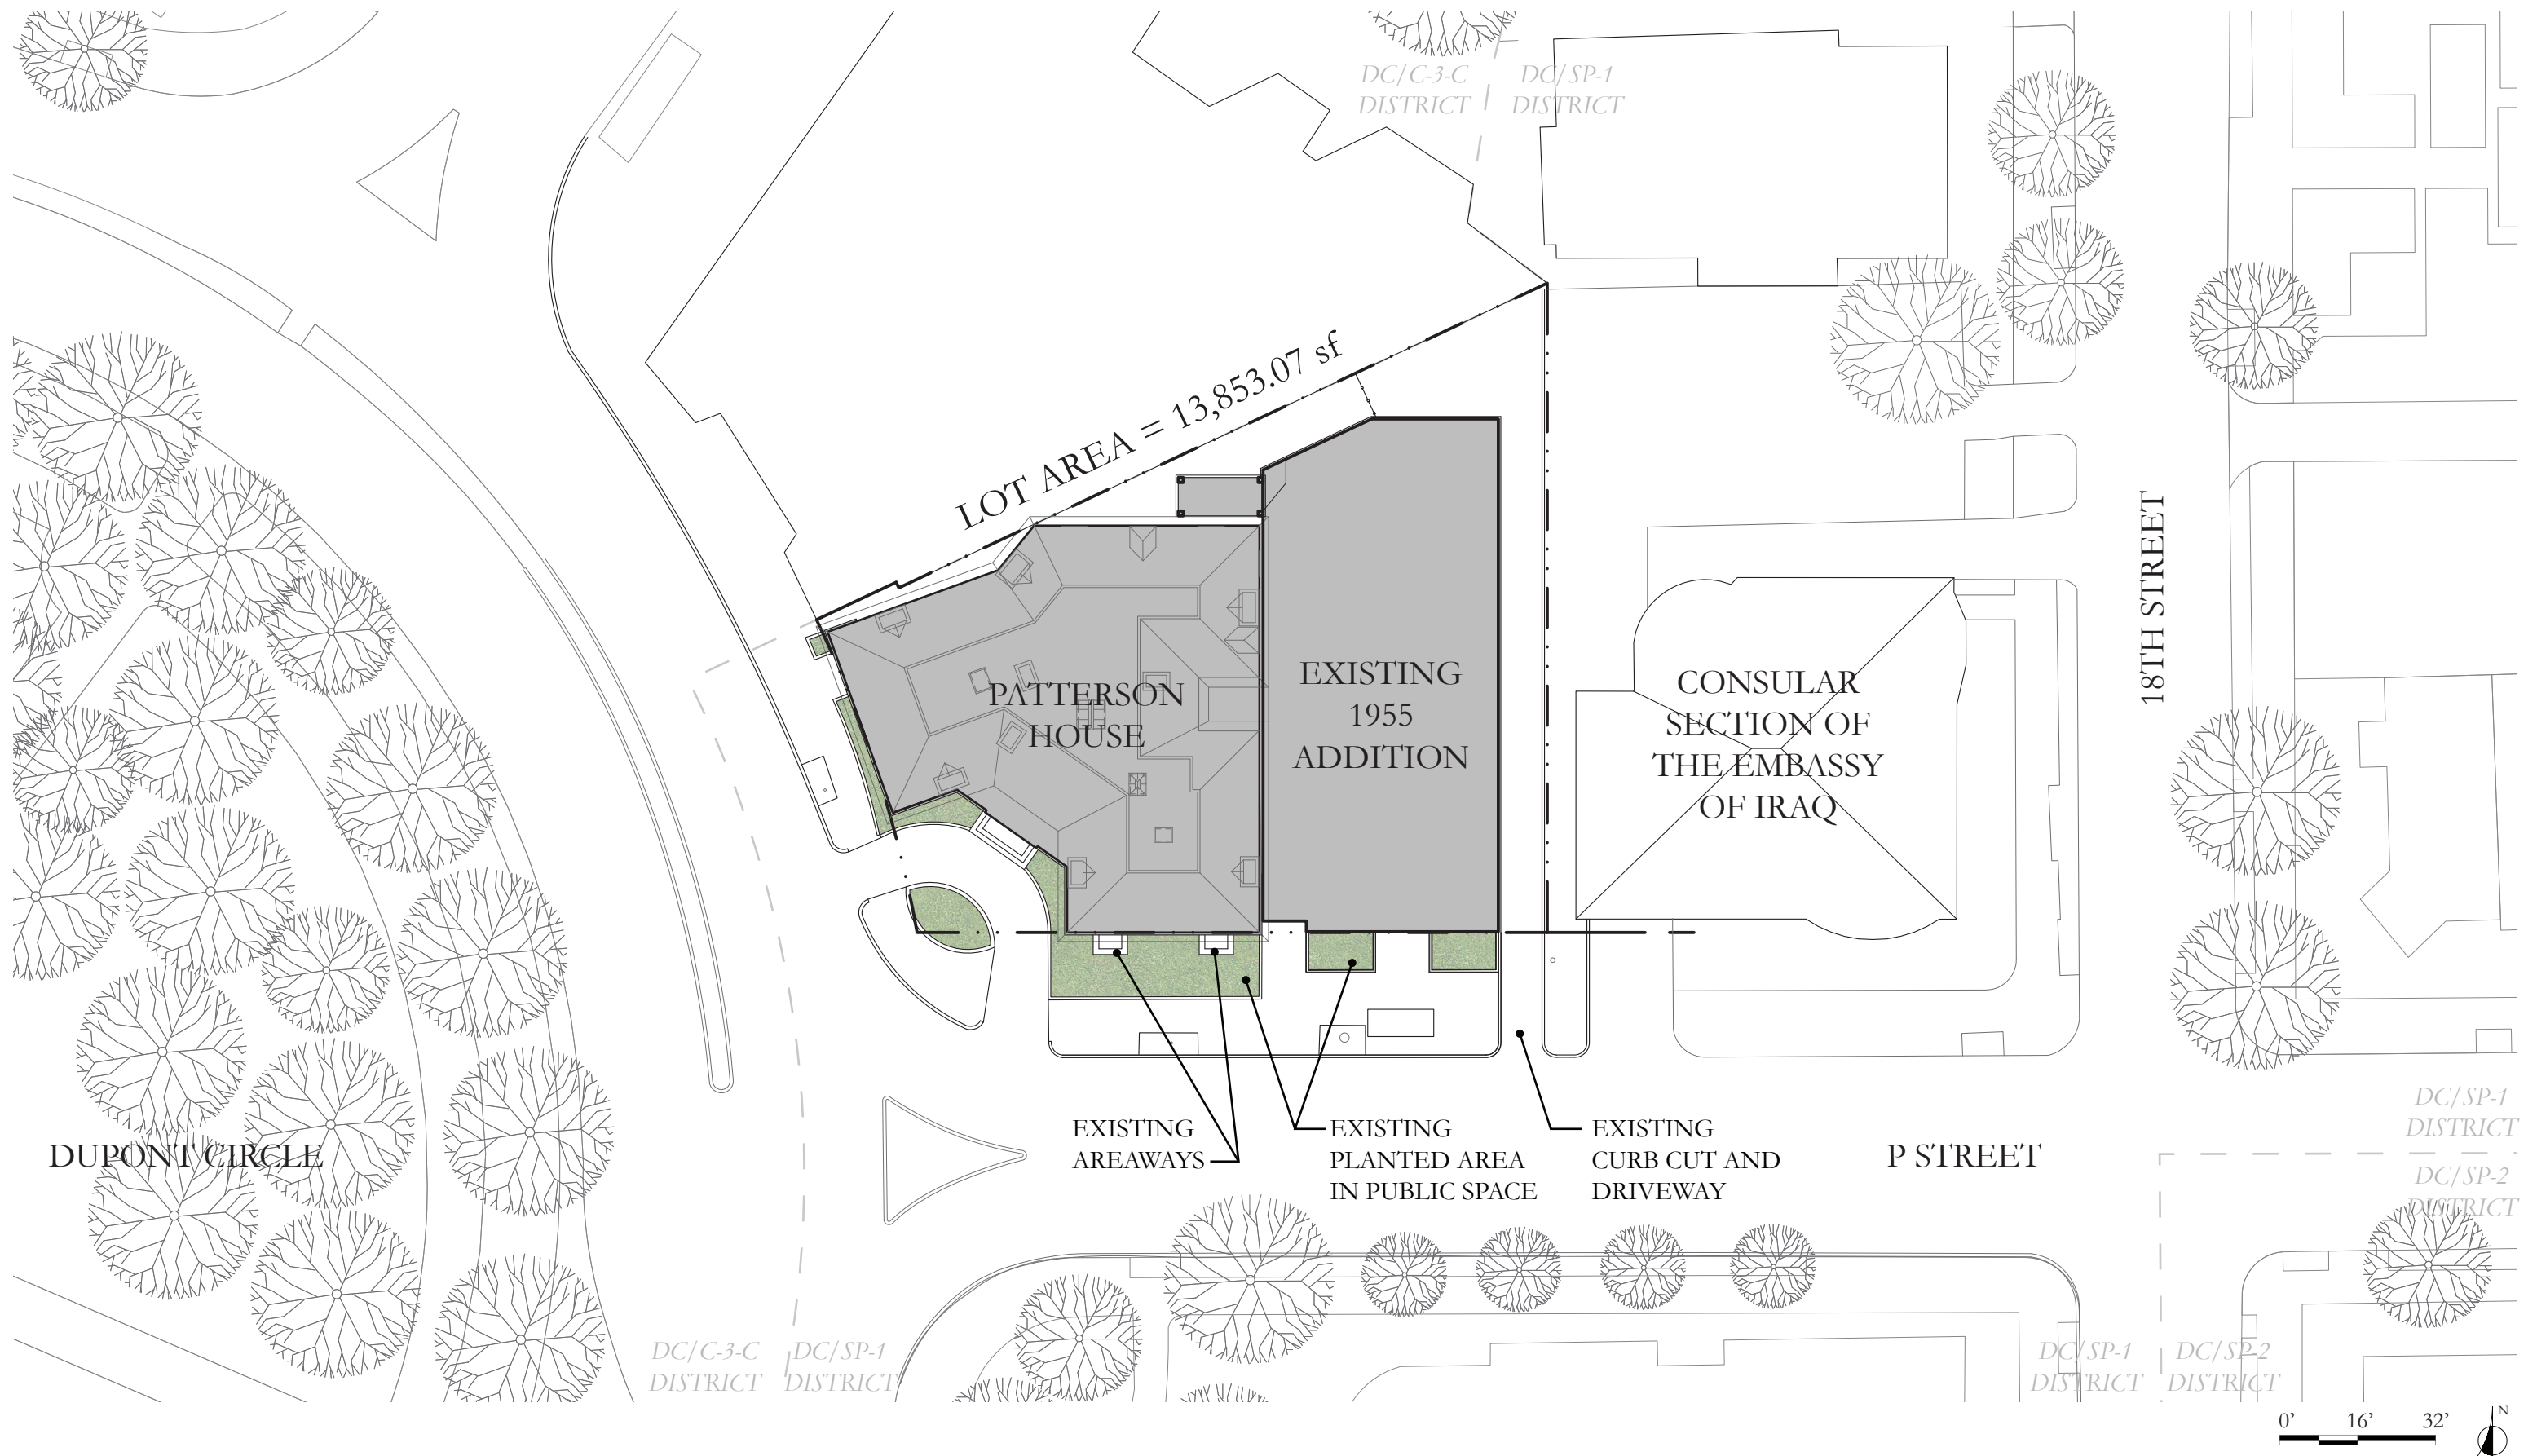

View from P Street

View from 18th Street

	Type	Height	Req'd Width	Actual Width
Court 1	Open	49' 10"	16' 7"	24'
Court 2	Open	31' 3"	15' 0"	14'-10"
Court 3	Open	69' 10"	23' 3"	6'
Court 4	Closed	45' 10"	15' 3"	26'