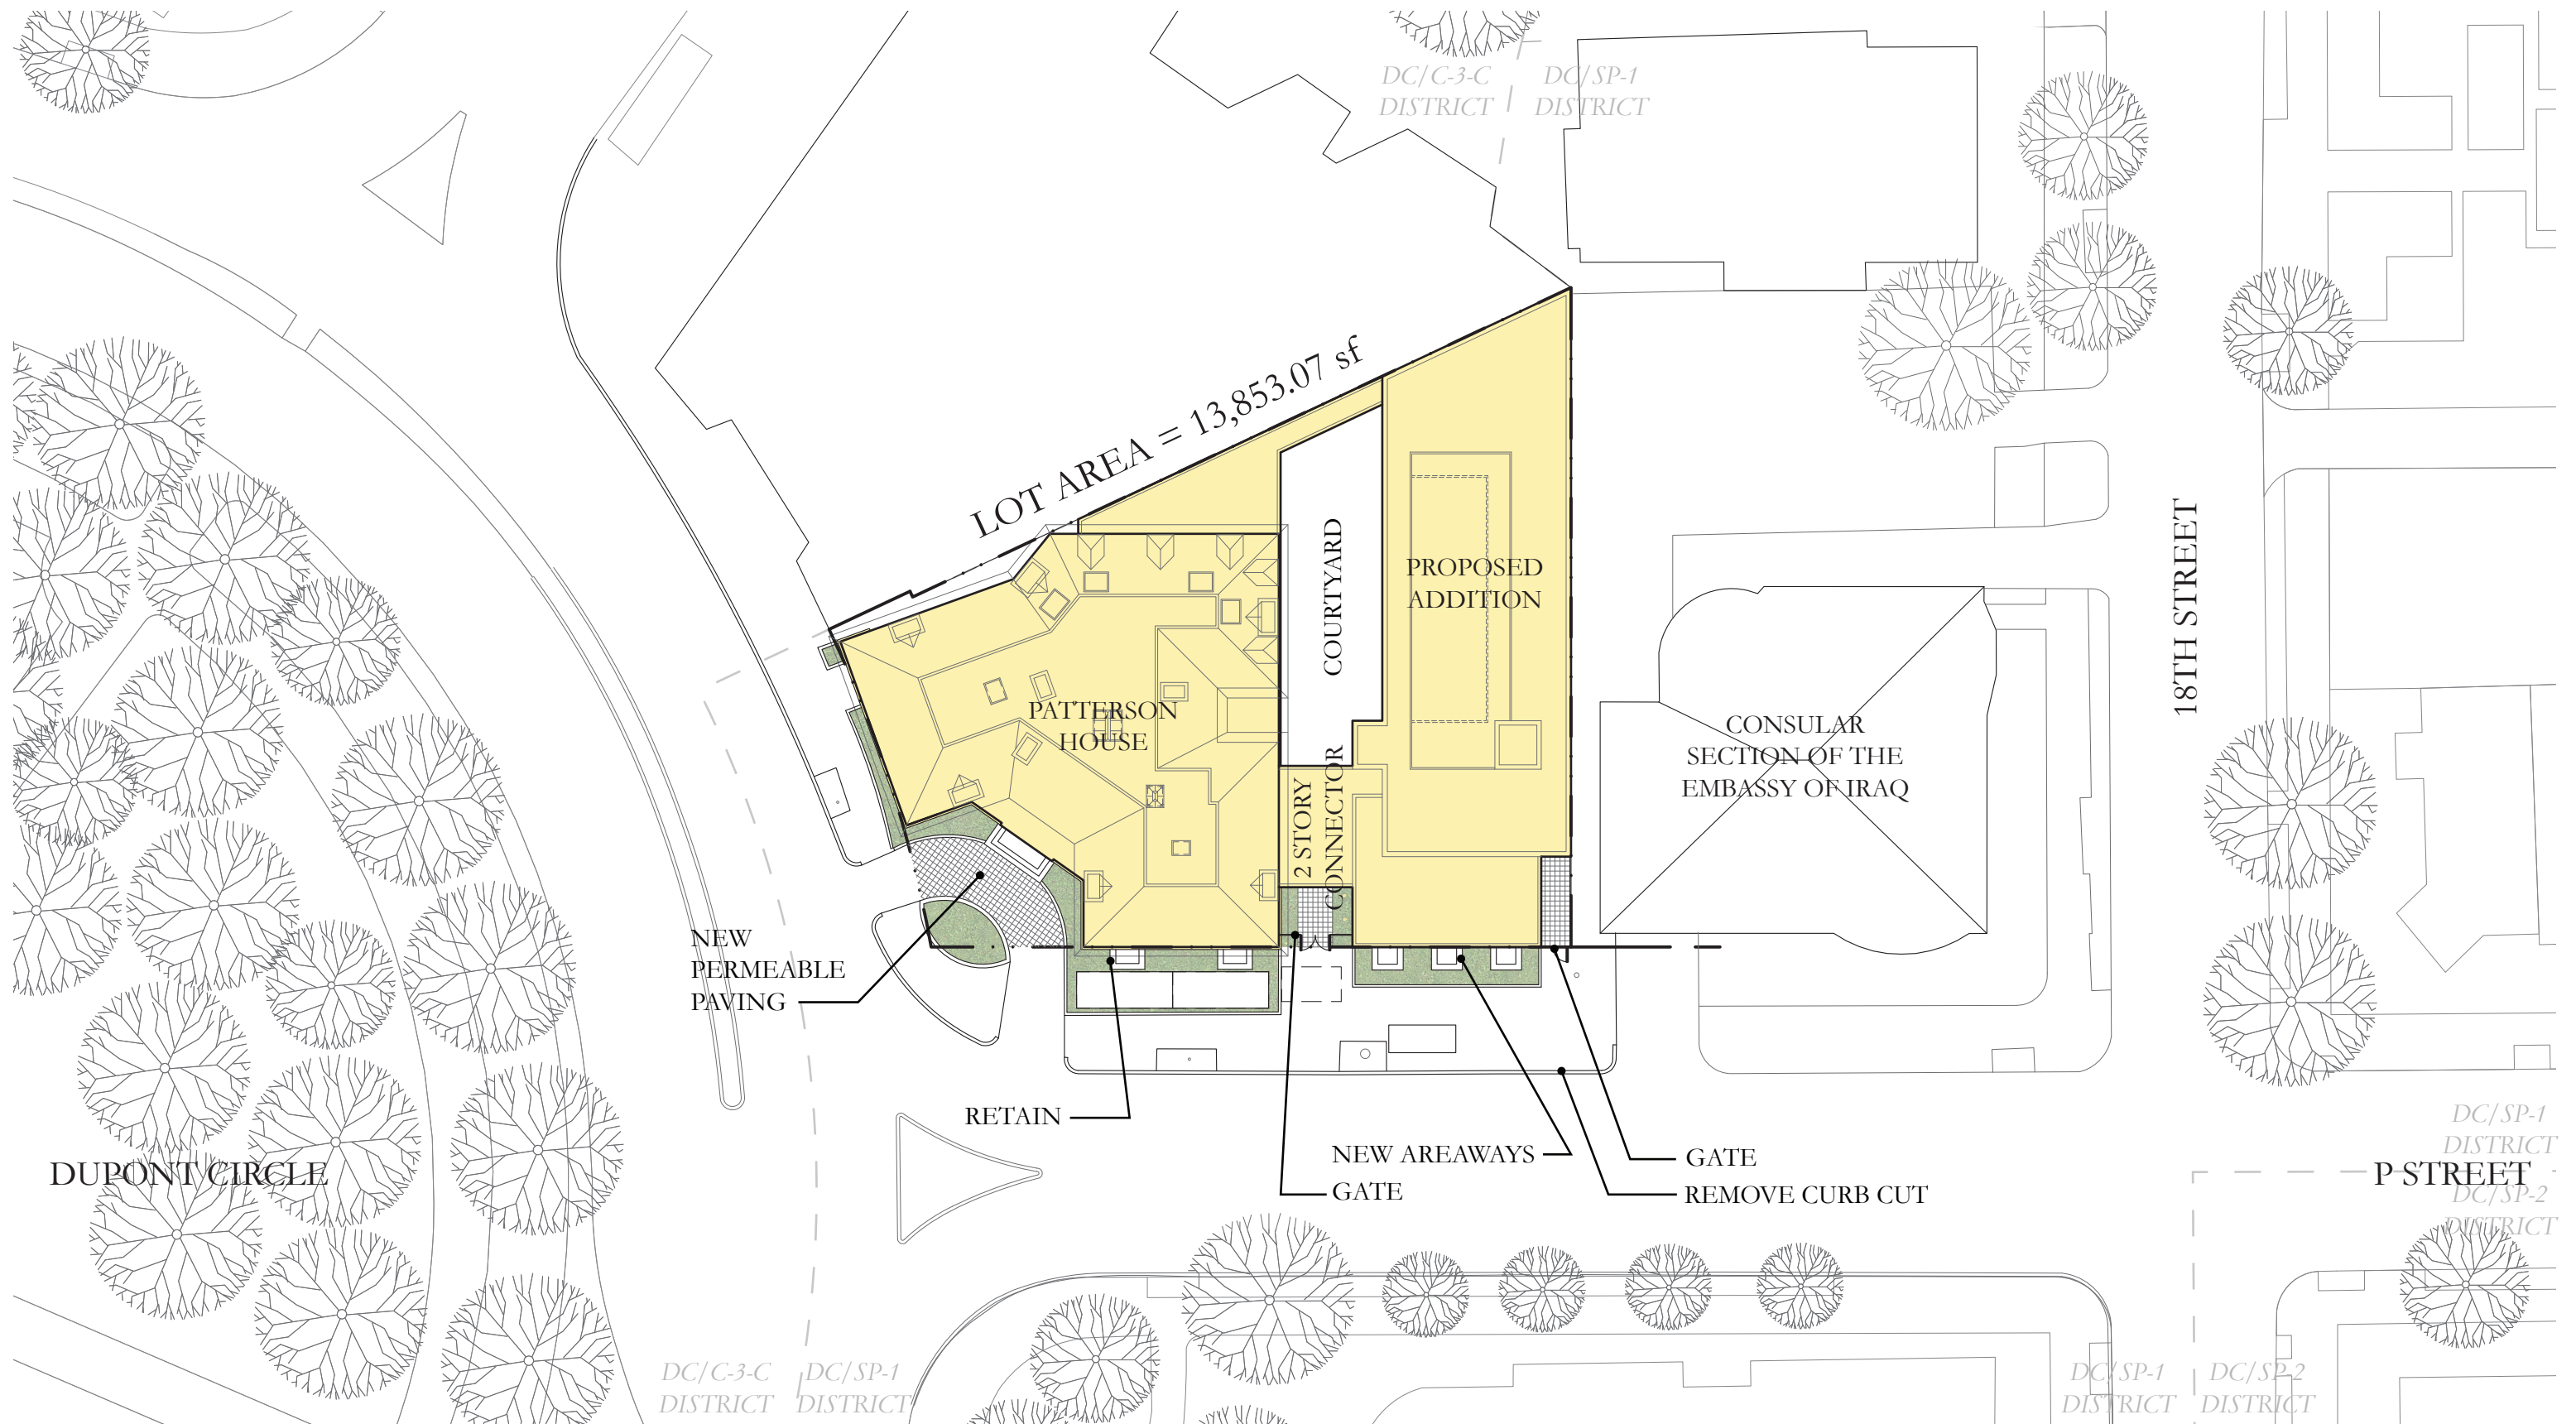

View from P Street

View from 18th Street

	Type	Height	Req'd Width	Actual Width
Court 1	Open	49' 10"	16' 7"	24'
Court 2	Open	31' 3"	15' 0"	14'-10"
Court 3	Open	69' 10"	23' 3"	6'
Court 4	Closed	45' 10"	15' 3"	26'