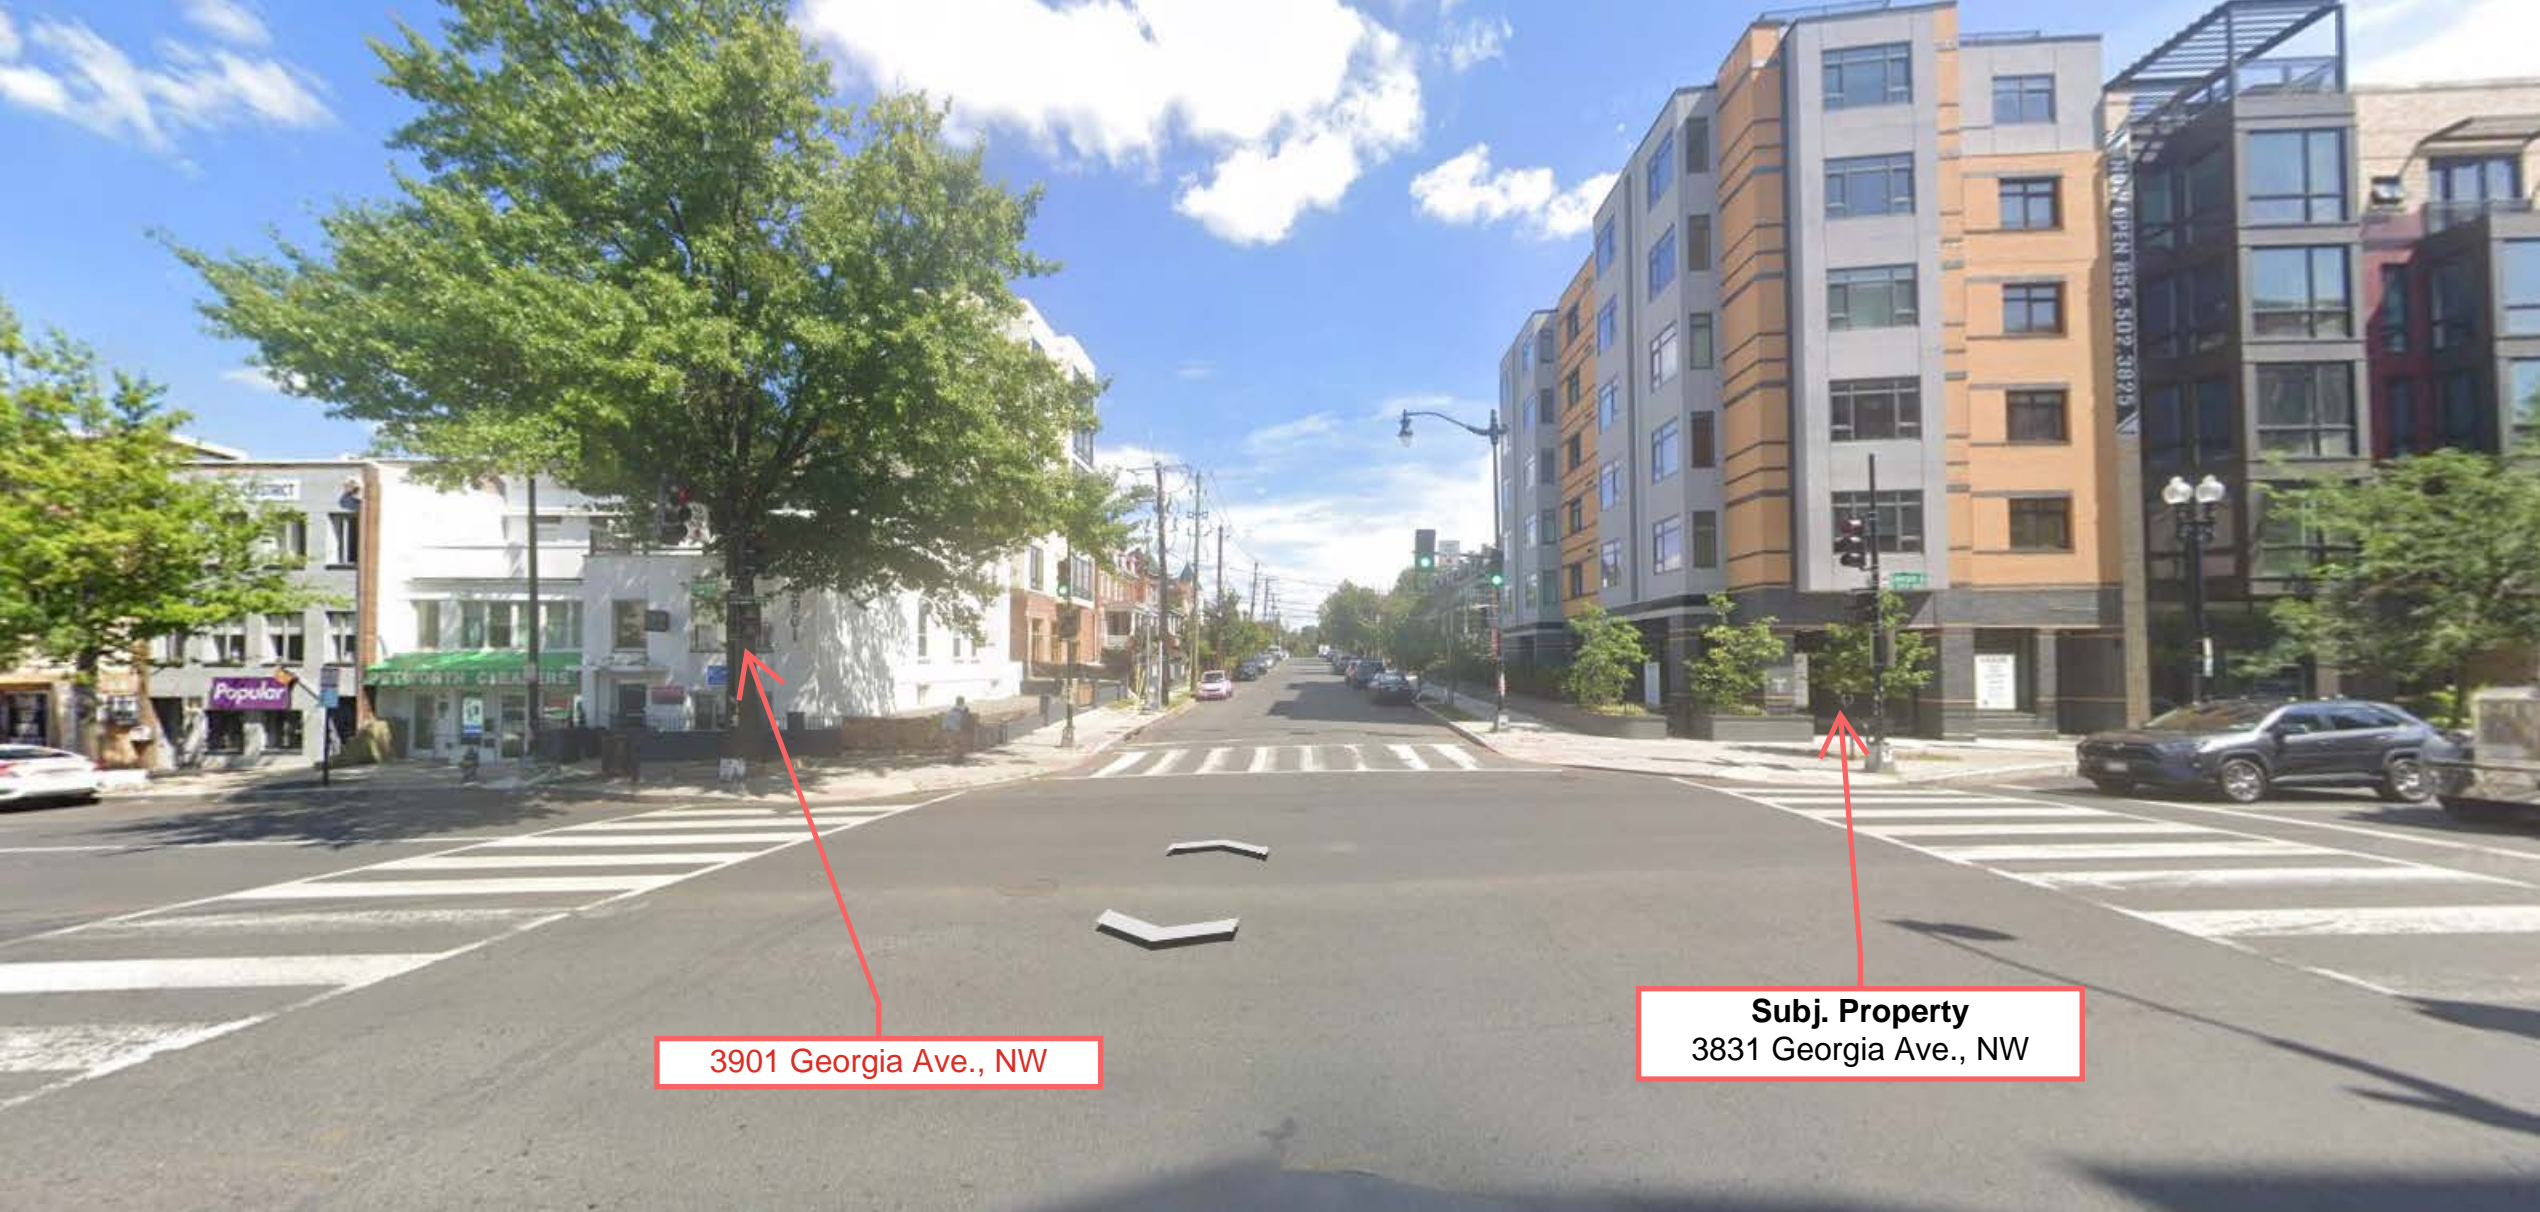

**Subj. Property**  
3831 Georgia Ave., NW

**NMU-7B/GA**

Board of Zoning Adjustment  
District of Columbia  
CASE NO. 21462  
EXHIBIT NO. 5

**MU-7B**

First Baptist Church

3831 Georgia Ave NW

Yoga District - Petworth

Family Dentistry

3Tree

Tirsit Adane

**Subj. Property**  
3831 Georgia Ave., NW

**Subj. Property**  
3831 Georgia Ave., NW

**Subj. Property**  
3831 Georgia Ave., NW

3830 Georgia Ave., NW

**Subj. Property**  
3831 Georgia Ave., NW

3830 Georgia Ave., NW

3901 Georgia Ave., NW

3901 Georgia Ave., NW

**Subj. Property**  
3831 Georgia Ave., NW

3900 Georgia Ave., NW

**Subj. Property**  
3831 Georgia Ave., NW

3825 Georgia Ave., NW