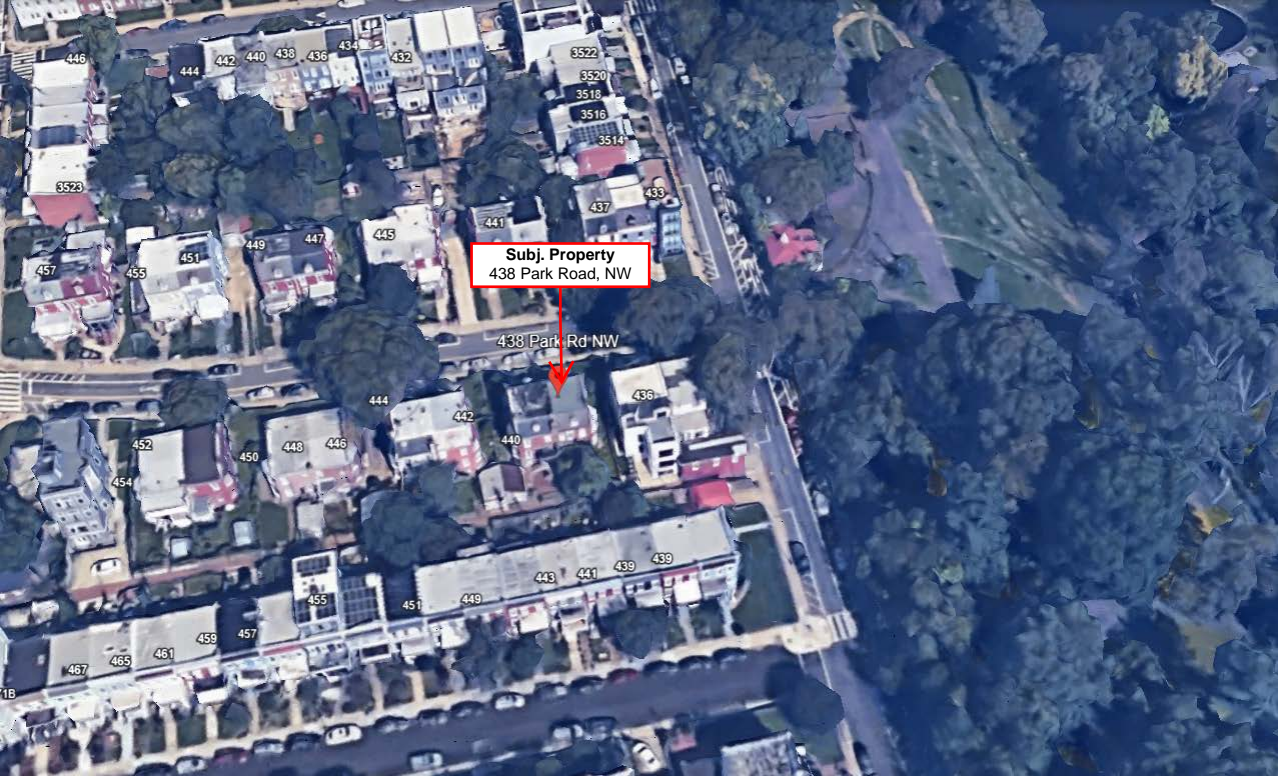

**Subj. Property**  
438 Park Road, NW

**RF-1**

**Board of Zoning Adjustment**  
**District of Columbia**  
**CASE NO. 21373**  
**EXHIBIT NO. 5**

Sq. 3036

Sq. 3044

0053

**Subj. Property**  
438 Park Road, NW