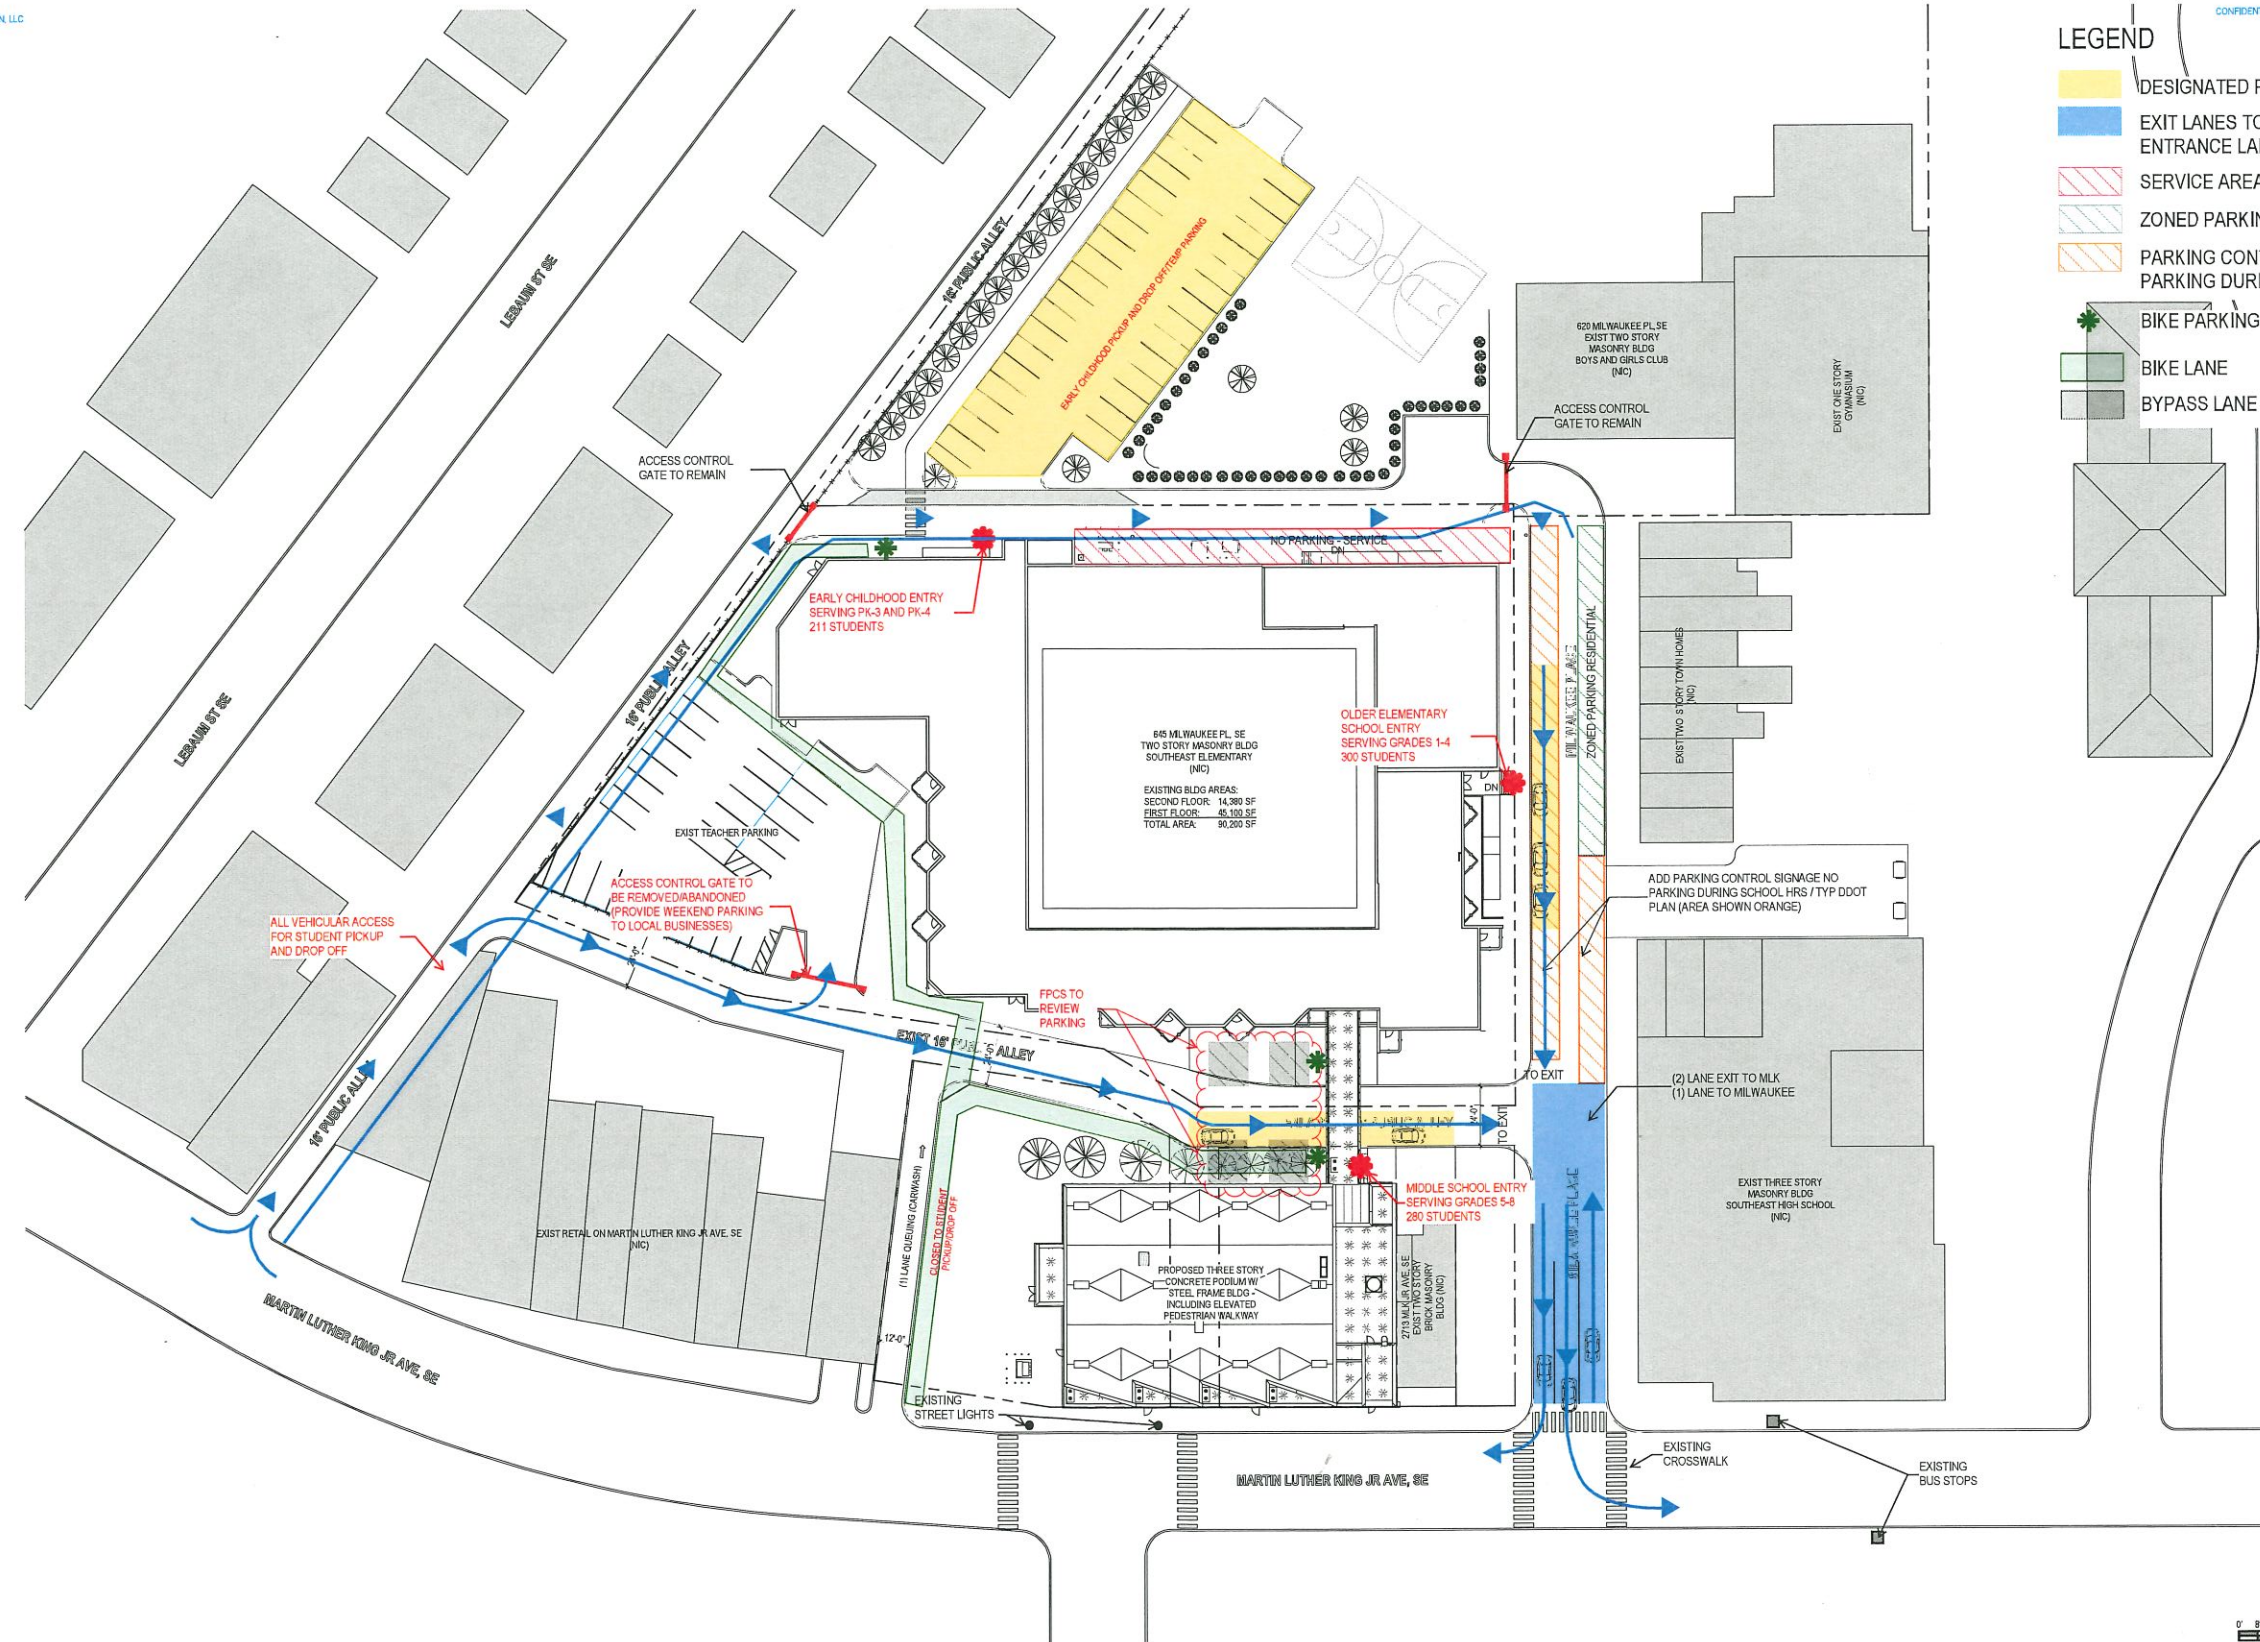

EXHIBIT E

- LEGEND**
- DESIGNATED PICKUP/DROP OFF AREA
 - EXIT LANES TO MLK
ENTRANCE LANE FROM MLK
 - SERVICE AREA
 - ZONED PARKING - RESIDENTIAL
 - PARKING CONTROL SIGNAGE/NO PARKING DURING SCHOOL HRS
 - BIKE PARKING
 - BIKE LANE
 - BYPASS LANE