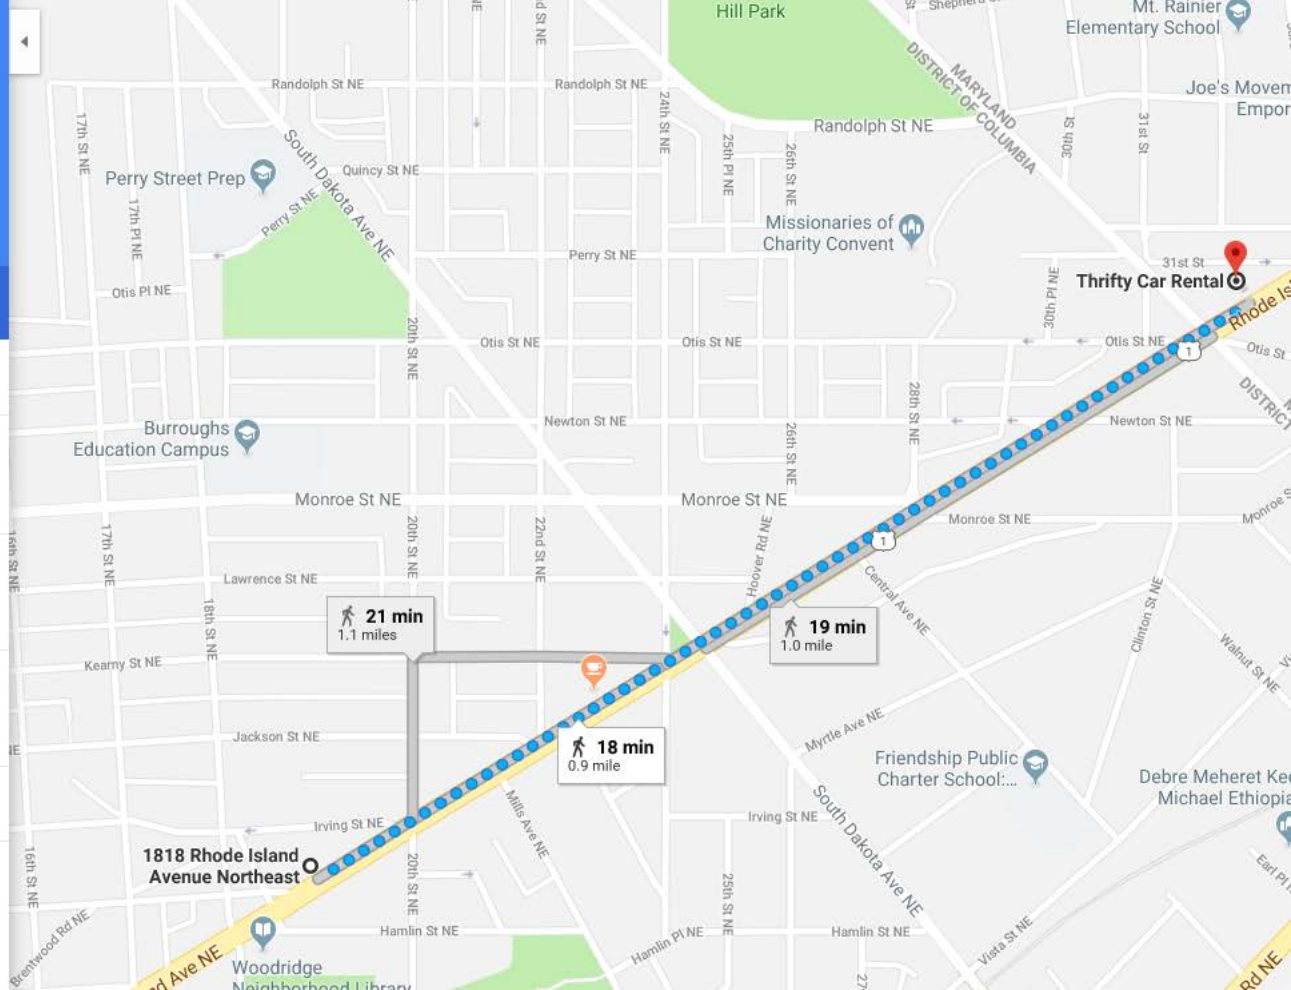

1818 Rhode Island Ave NE, Washington

Rhode Island Ave NE & 18th St NE, Was

Add destination

OPTIONS

Send directions to your phone

via Rhode Island Ave NE 1 min

DETAILS

Mostly flat 371 ft

1818 Rhode Island Ave NE, Washington

Capital Bikeshare, 18th St NE, Washing

Add destination

OPTIONS

Send directions to your phone

via Rhode Island Ave NE and 18th St NE 3 min
0.1 mile
[DETAILS](#)

via Hamlin St NE, Rhode Island Ave NE and 18th St NE 3 min
0.1 mile

via Hamlin St NE and 18th St NE 4 min
0.2 mile

All routes are mostly flat

1818 Rhode Island Ave NE, Washington
 Thrifty Car Rental, 3210 Rhode Island Ave NE
 Add destination

OPTIONS

Send directions to your phone

1818 Rhode Island Ave NE, Washington
 Rhode Island Ave-Brentwood, 919 Rhod
 Add destination

OPTIONS

Send directions to your phone

via Rhode Island Ave NE **23 min**
 1.2 miles
[DETAILS](#)

via Rhode Island Ave NE and Washington PI NE **23 min**
 1.2 miles