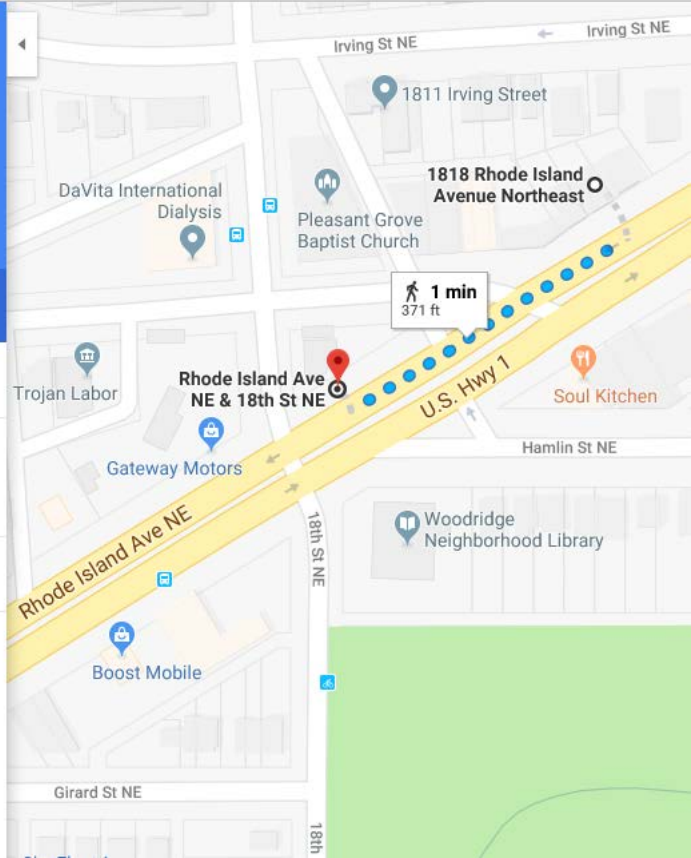

1818 Rhode Island Ave NE, Washington

Rhode Island Ave NE & 18th St NE, Was

Add destination

OPTIONS

Send directions to your phone

via Rhode Island Ave NE 1 min

DETAILS

Mostly flat 371 ft

1818 Rhode Island Ave NE, Washington

Capital Bikeshare, 18th St NE, Washing

Add destination

OPTIONS

Send directions to your phone

via Rhode Island Ave NE and 18th St NE 3 min
0.1 mile
[DETAILS](#)

via Hamlin St NE, Rhode Island Ave NE and 18th St NE 3 min
0.1 mile

via Hamlin St NE and 18th St NE 4 min
0.2 mile

All routes are mostly flat

1818 Rhode Island Ave NE, Washington
 Thrifty Car Rental, 3210 Rhode Island Ave NE
 Add destination

OPTIONS

Send directions to your phone

1818 Rhode Island Ave NE, Washington
 Rhode Island Ave-Brentwood, 919 Rhod
 Add destination

OPTIONS

Send directions to your phone

via Rhode Island Ave NE **23 min**
 1.2 miles
[DETAILS](#)

via Rhode Island Ave NE and Washington PI NE **23 min**
 1.2 miles