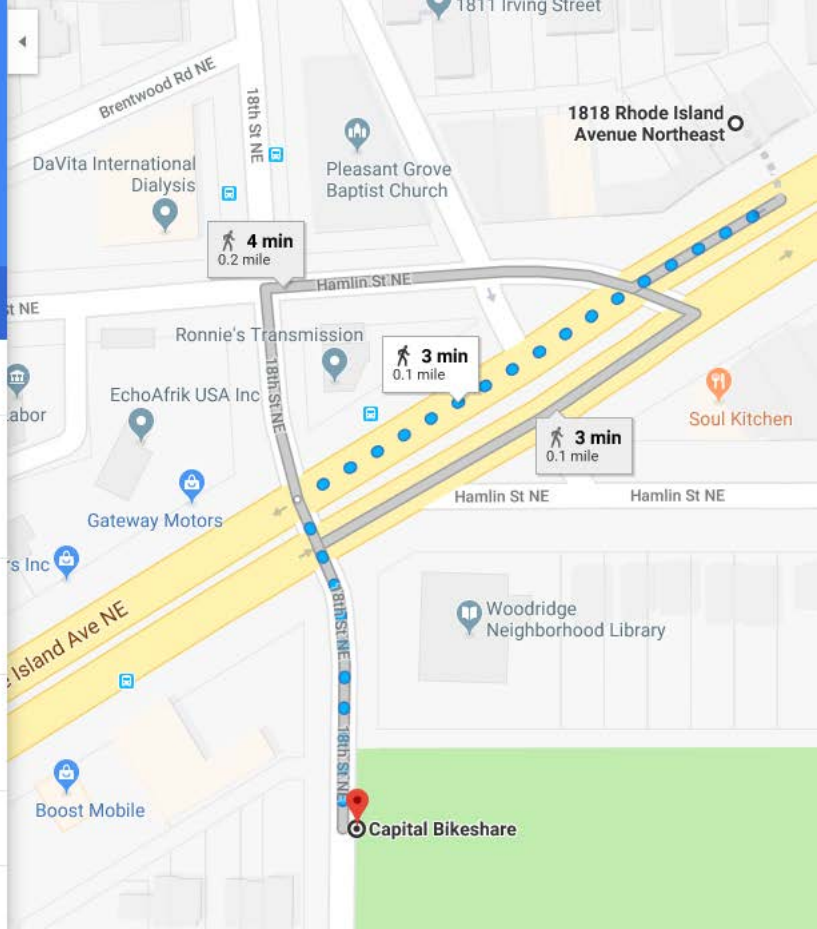

1818 Rhode Island Ave NE, Washington

Rhode Island Ave NE & 18th St NE, Was

Add destination

OPTIONS

Send directions to your phone

via Rhode Island Ave NE 1 min

DETAILS

Mostly flat 371 ft

1818 Rhode Island Ave NE, Washington

Capital Bikeshare, 18th St NE, Washing

Add destination

OPTIONS

Send directions to your phone

via Rhode Island Ave NE and 18th St NE 3 min
0.1 mile
[DETAILS](#)

via Hamlin St NE, Rhode Island Ave NE and 18th St NE 3 min
0.1 mile

via Hamlin St NE and 18th St NE 4 min
0.2 mile

All routes are mostly flat

1818 Rhode Island Ave NE, Washington
 Thrifty Car Rental, 3210 Rhode Island Ave NE
 Add destination

OPTIONS

Send directions to your phone

1818 Rhode Island Ave NE, Washington
 Rhode Island Ave-Brentwood, 919 Rhod
 Add destination

OPTIONS

Send directions to your phone

via Rhode Island Ave NE **23 min**
 1.2 miles
[DETAILS](#)

via Rhode Island Ave NE and Washington PI NE **23 min**
 1.2 miles