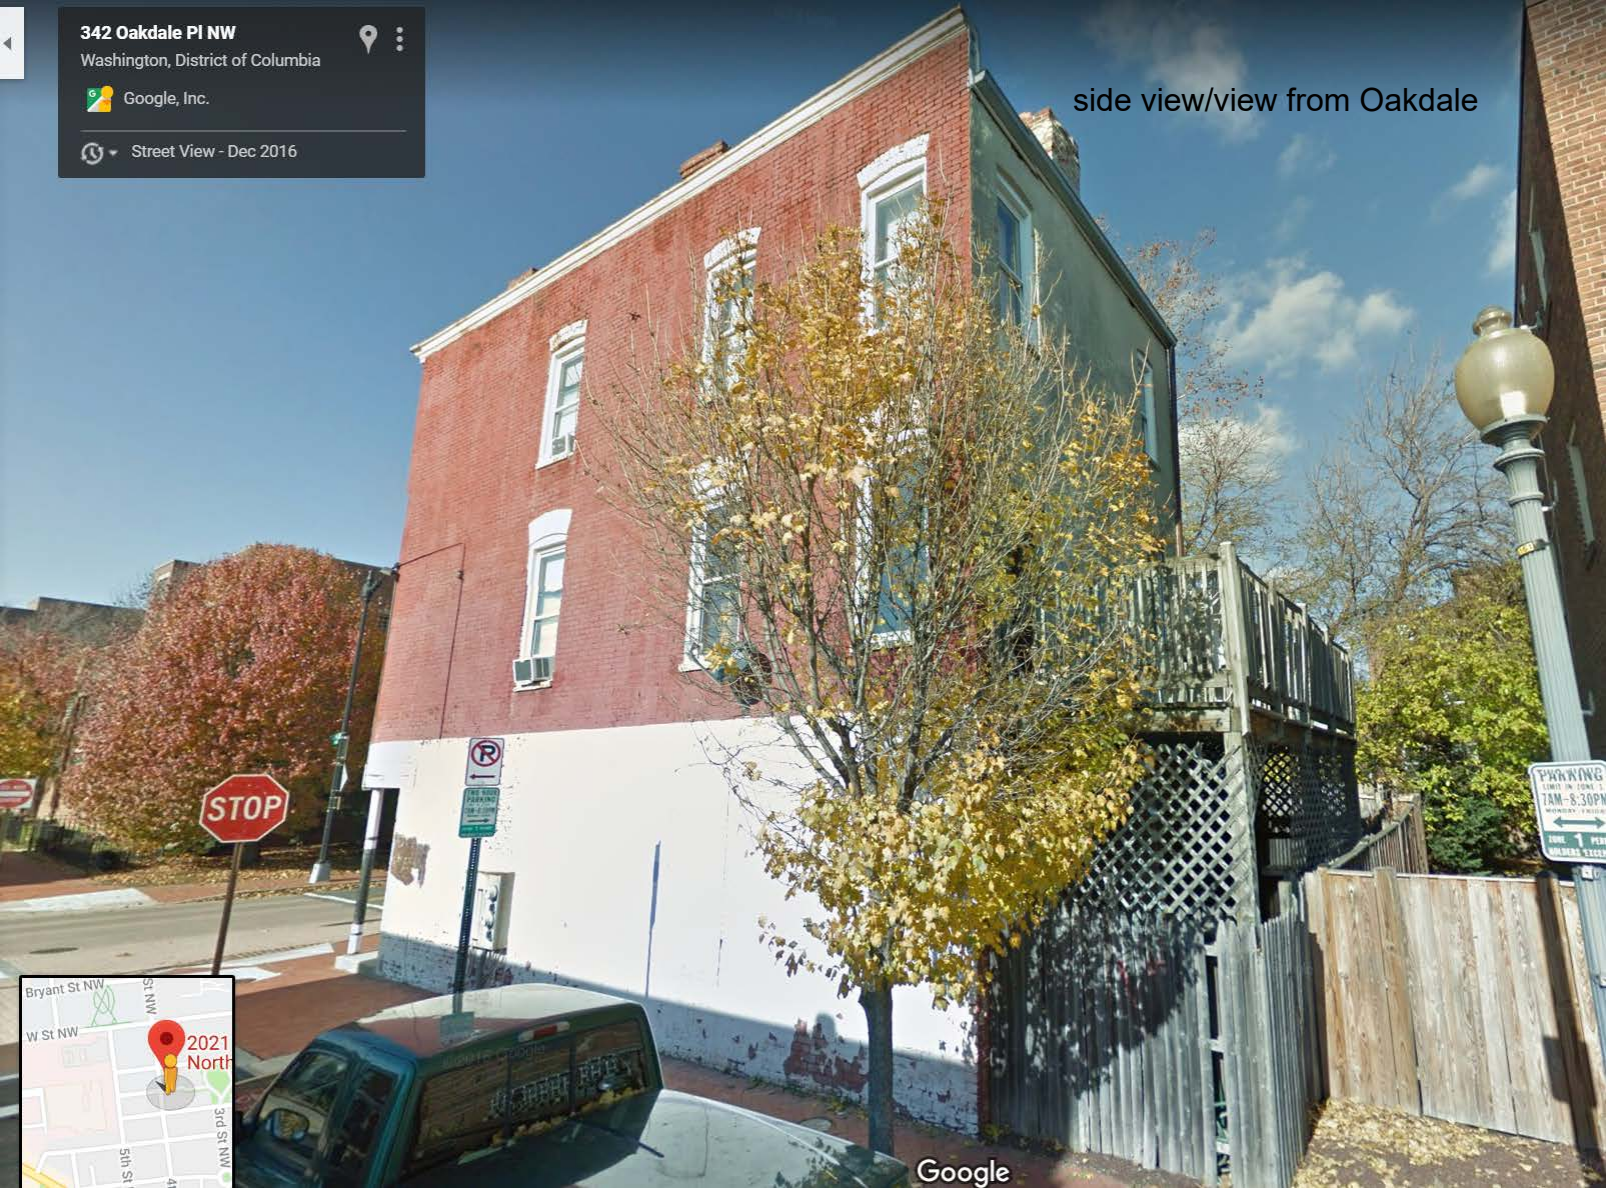

342 Oakdale Pl NW

Washington, District of Columbia

Google, Inc.

Street View - Dec 2016

side view/view from Oakdale

STOP

NO PARKING
ANY TIME

ONE HOUR
PARKING
FOR LOADING
UNLOADING