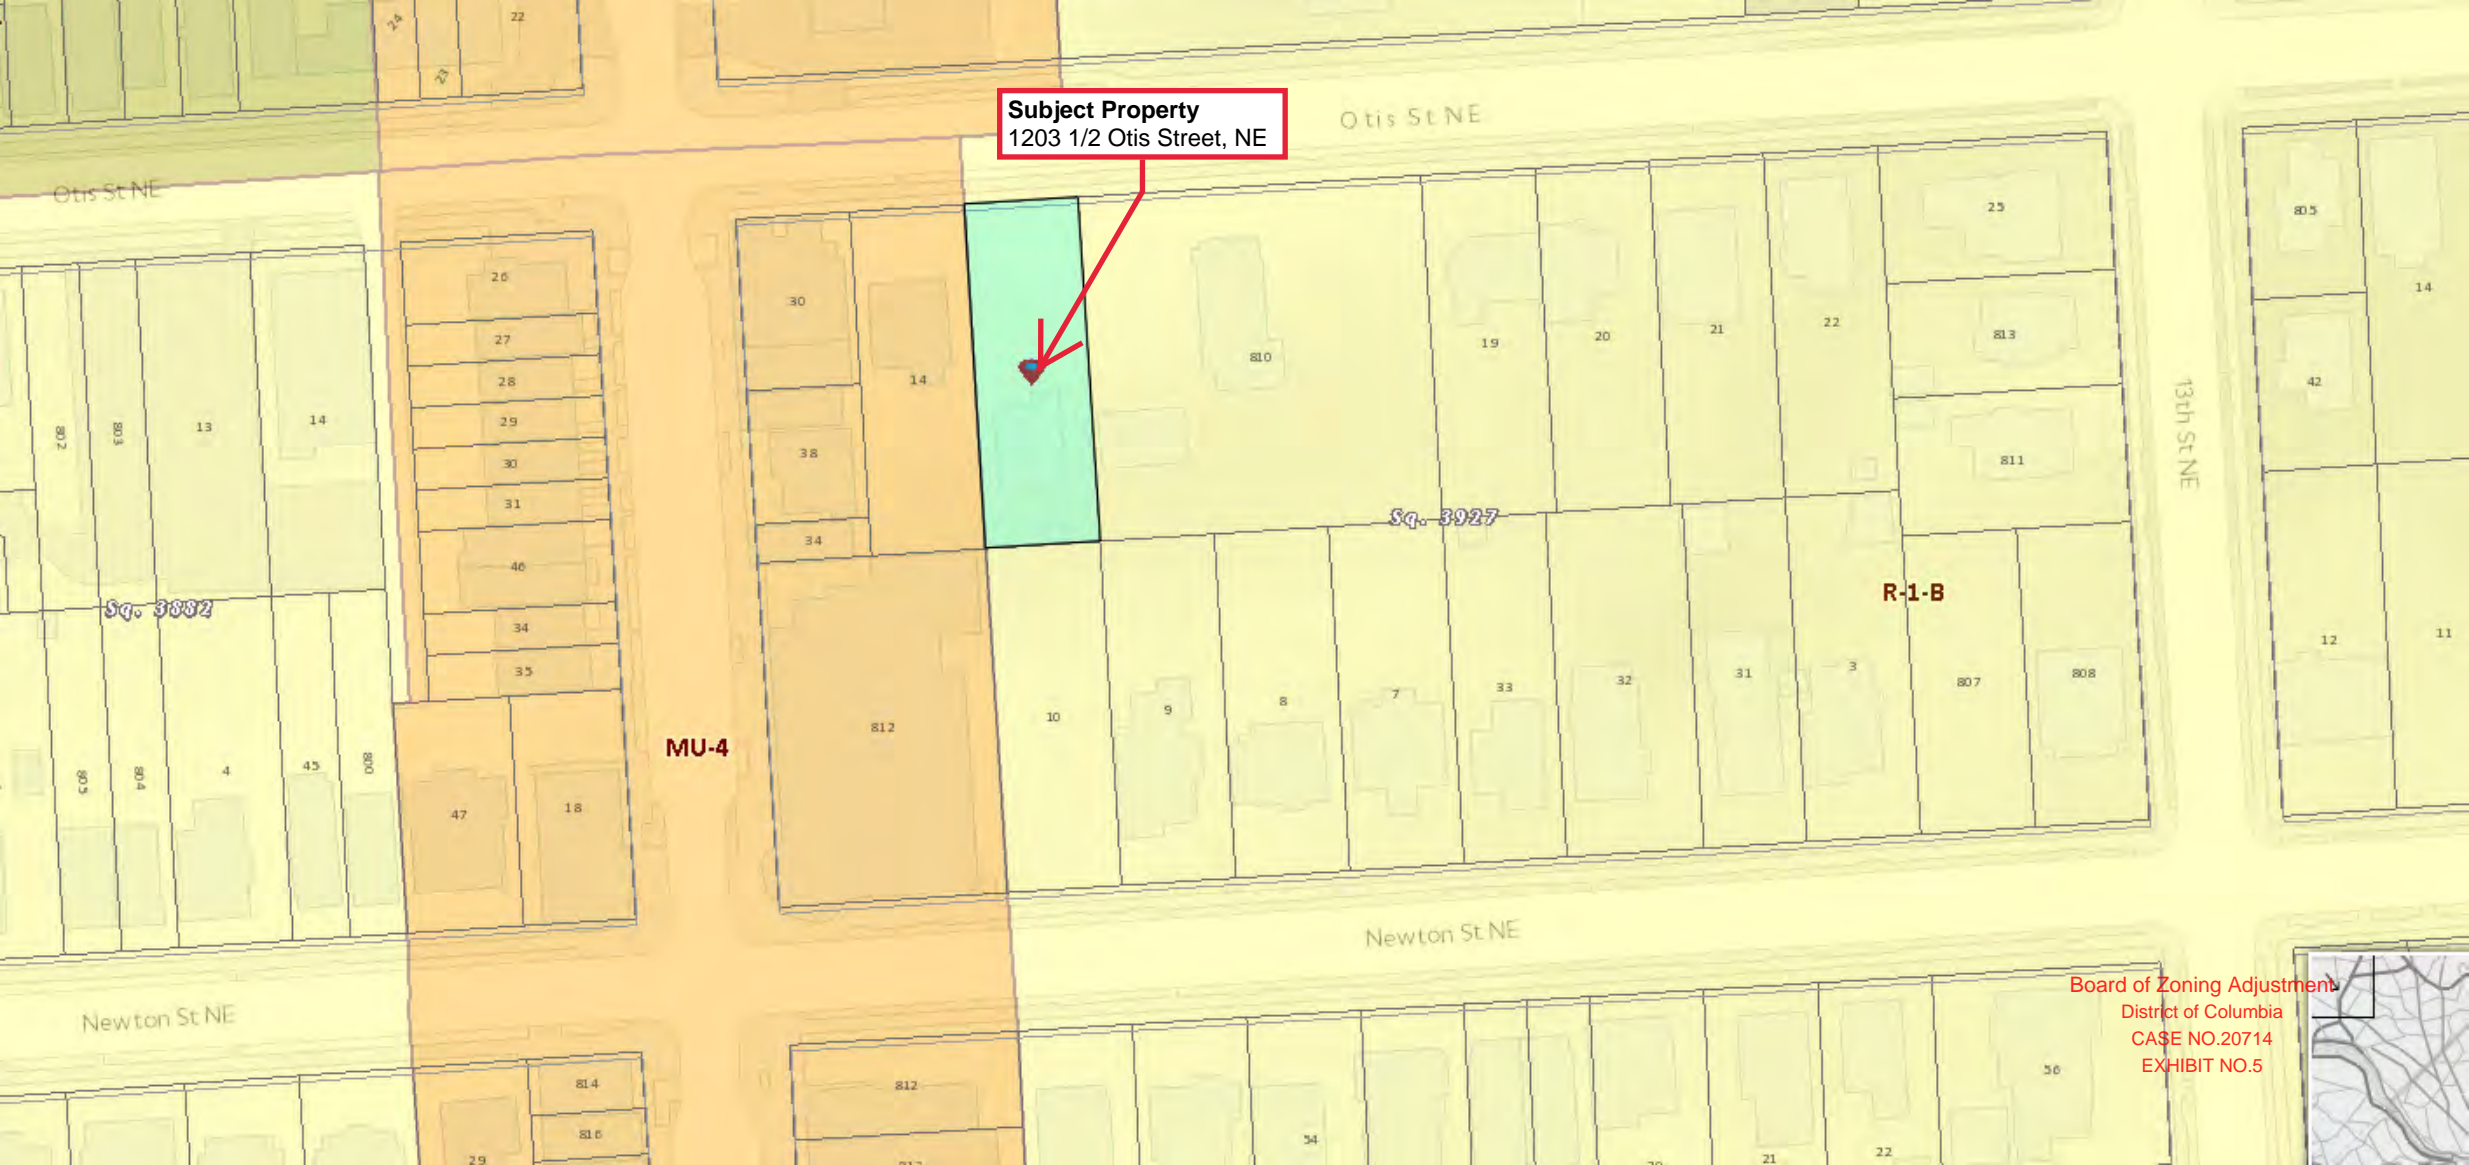

**Subject Property**  
1203 1/2 Otis Street, NE

Board of Zoning Adjustment  
District of Columbia  
CASE NO.20714  
EXHIBIT NO.5

**Subject Property**  
1203 1/2 Otis Street, NE

1203 Otis St NE,  
Washington, DC 20017