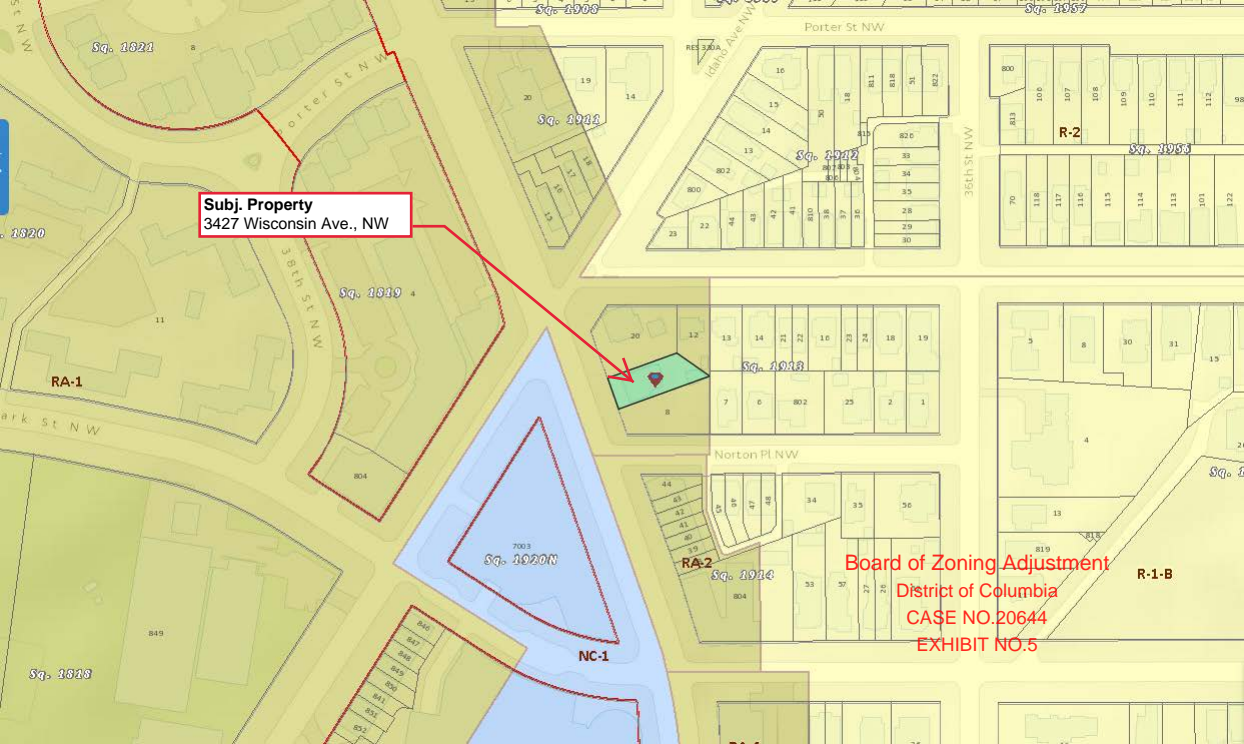

Subj. Property
3427 Wisconsin Ave., NW

Board of Zoning Adjustment
District of Columbia
CASE NO.20644
EXHIBIT NO.5

Subj. Property
3427 Wisconsin Ave., NW

RA-1

Newark St NW

38th St NW

Porter St NW

36th St NW

R-2

Lot 122

Norton Pl NW

Lot 7003

R-4

Lot 20
NEWARK ST NW WASHINGTON DC

R-1-B

NC-1

RA-4

36th St NW

Park
Community
Gens

3218 IDAHO AVE NW WASHINGTON DC 20009
Lot 248

Subj. Property
3427 Wisconsin Ave., NW

3433

3622

3618