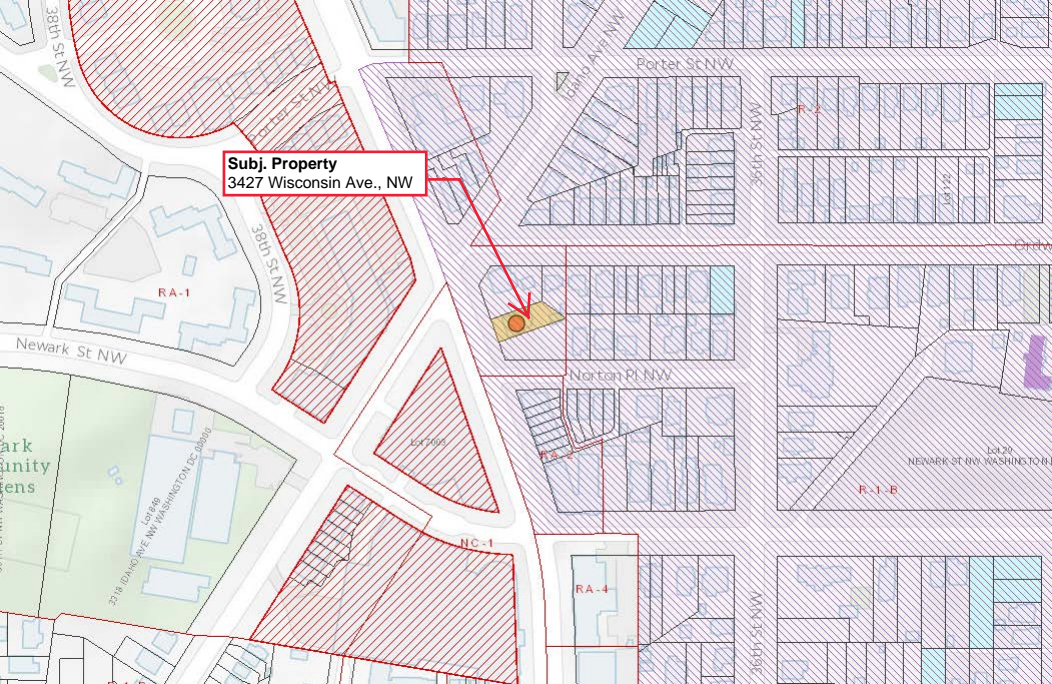

Subj. Property
3427 Wisconsin Ave., NW

Board of Zoning Adjustment
District of Columbia
CASE NO.20644
EXHIBIT NO.5

Subj. Property
3427 Wisconsin Ave., NW

RA-1

Newark St NW

38th St NW

Porter St NW

36th St NW

R-2

Lot 122

Norton Pl NW

Lot 7003

R-4

Lot 20
NEWARK ST NW WASHINGTON DC

R-1-B

NC-1

RA-4

36th St NW

Park
Community
Gens

3218 IDAHO AVE NW WASHINGTON DC 20009
Lot 248

Subj. Property
3427 Wisconsin Ave., NW

3433

3622

3618