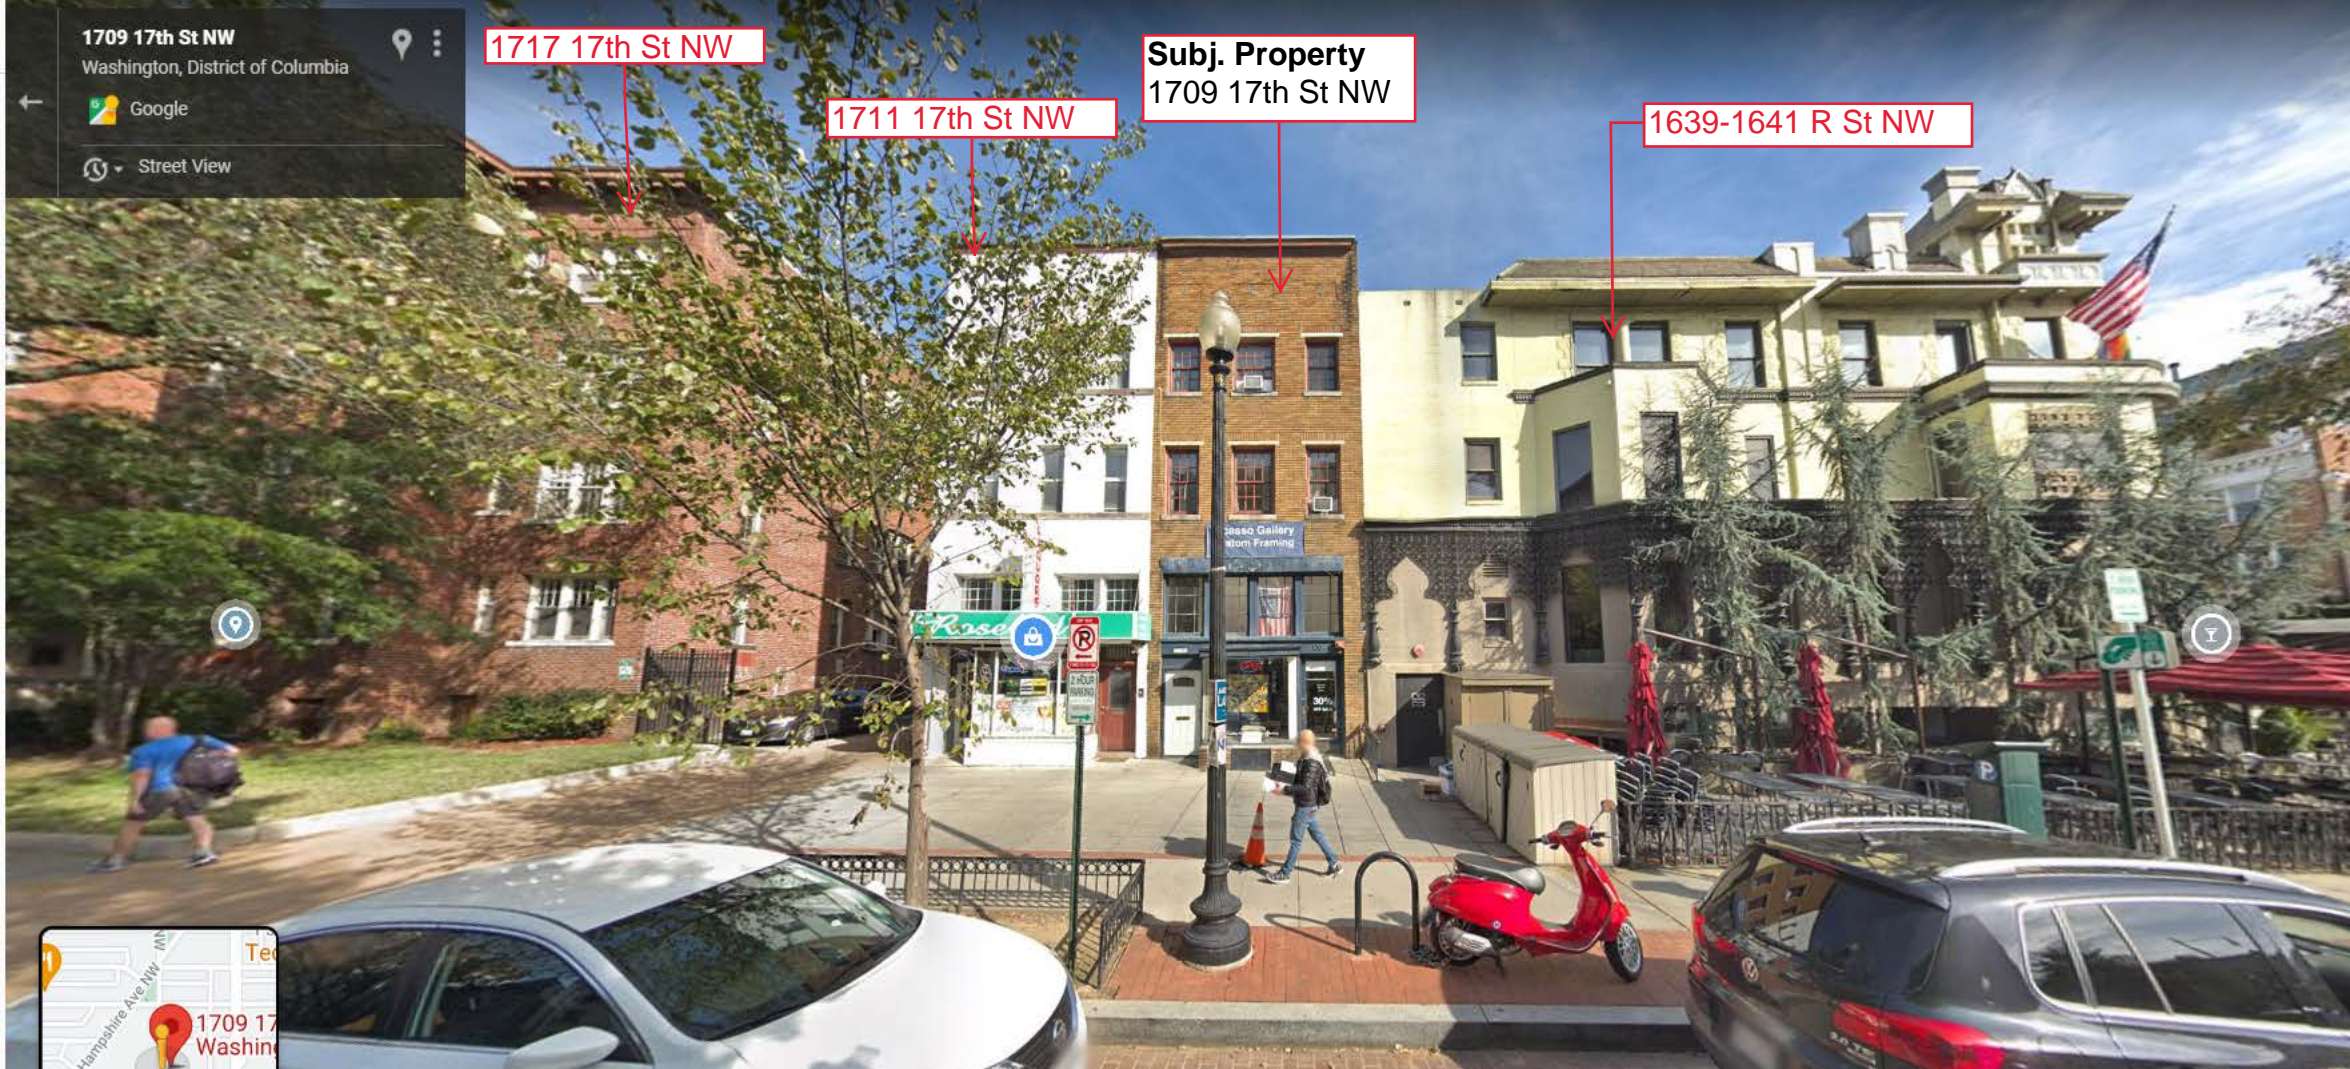

1709 17th St NW

Washington, District of Columbia

Google

Street View

1717 17th St NW

1711 17th St NW

Subj. Property

1709 17th St NW

1639-1641 R St NW