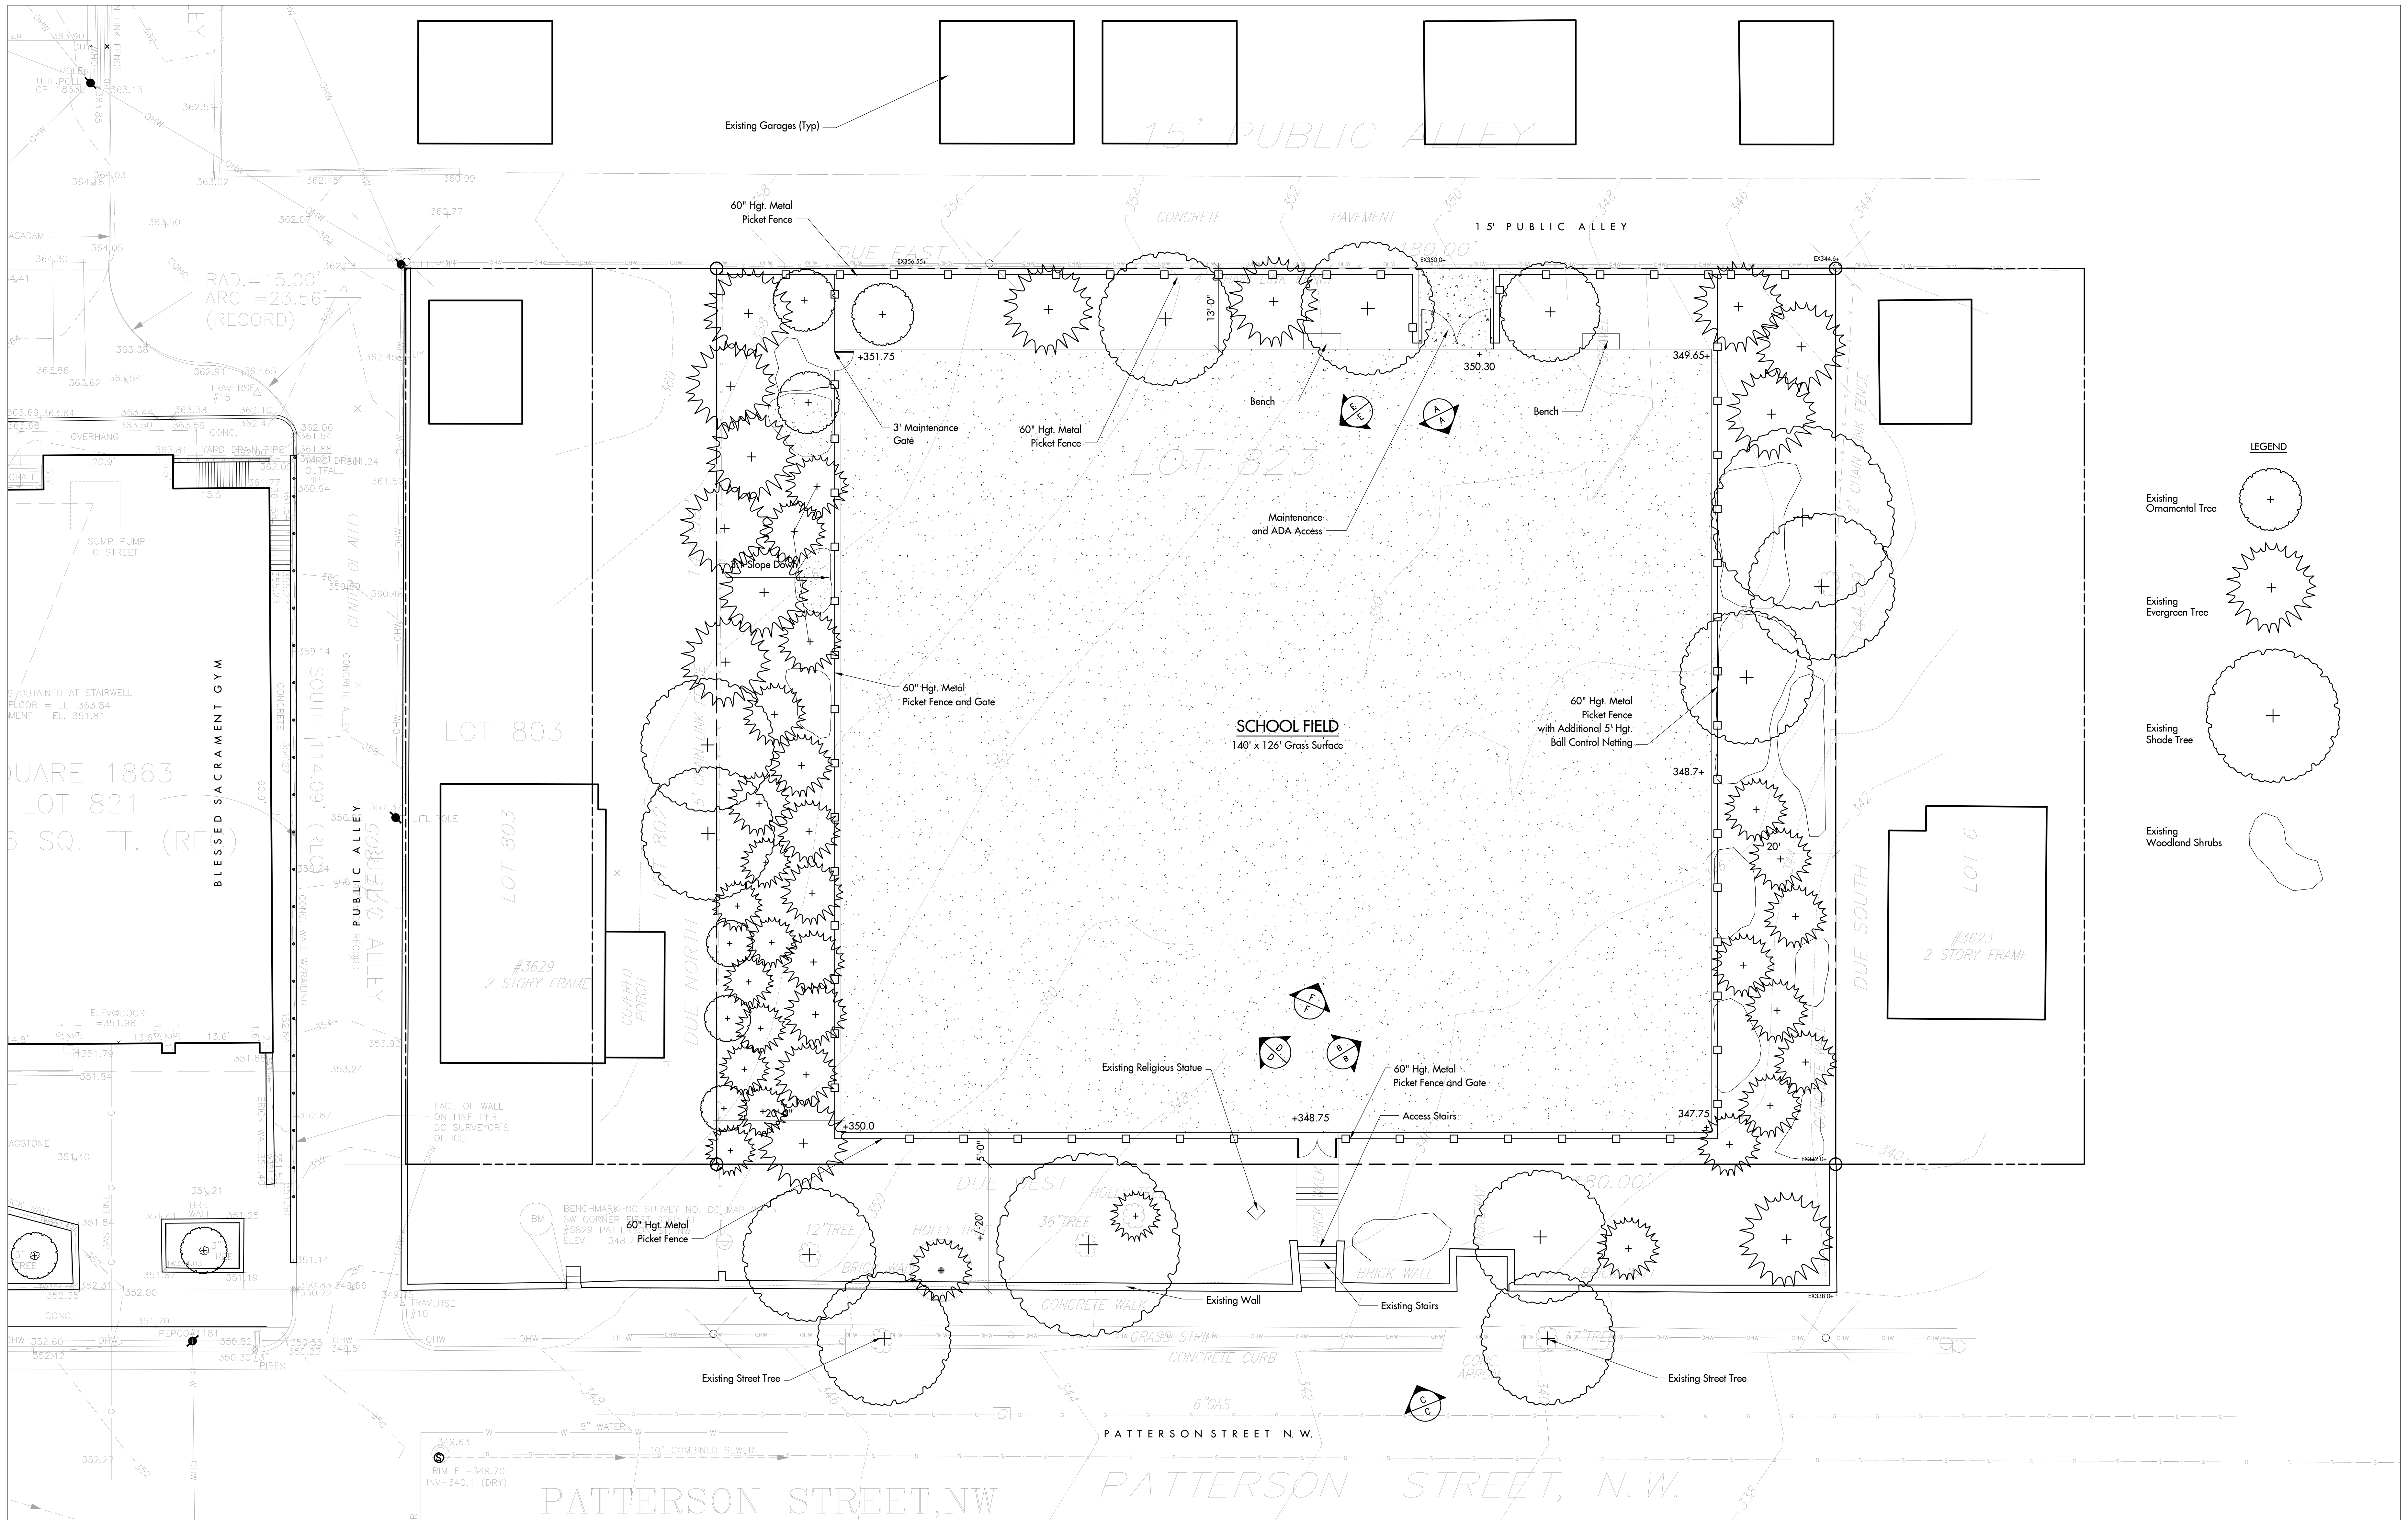

Shrine of the Most Blessed Sacrament
 Washington, DC
School Field

Overall Campus Site Plan
L-1.0

LEGEND

- Existing Ornamental Tree
- Existing Evergreen Tree
- Existing Shade Tree
- Existing Woodland Shrubs