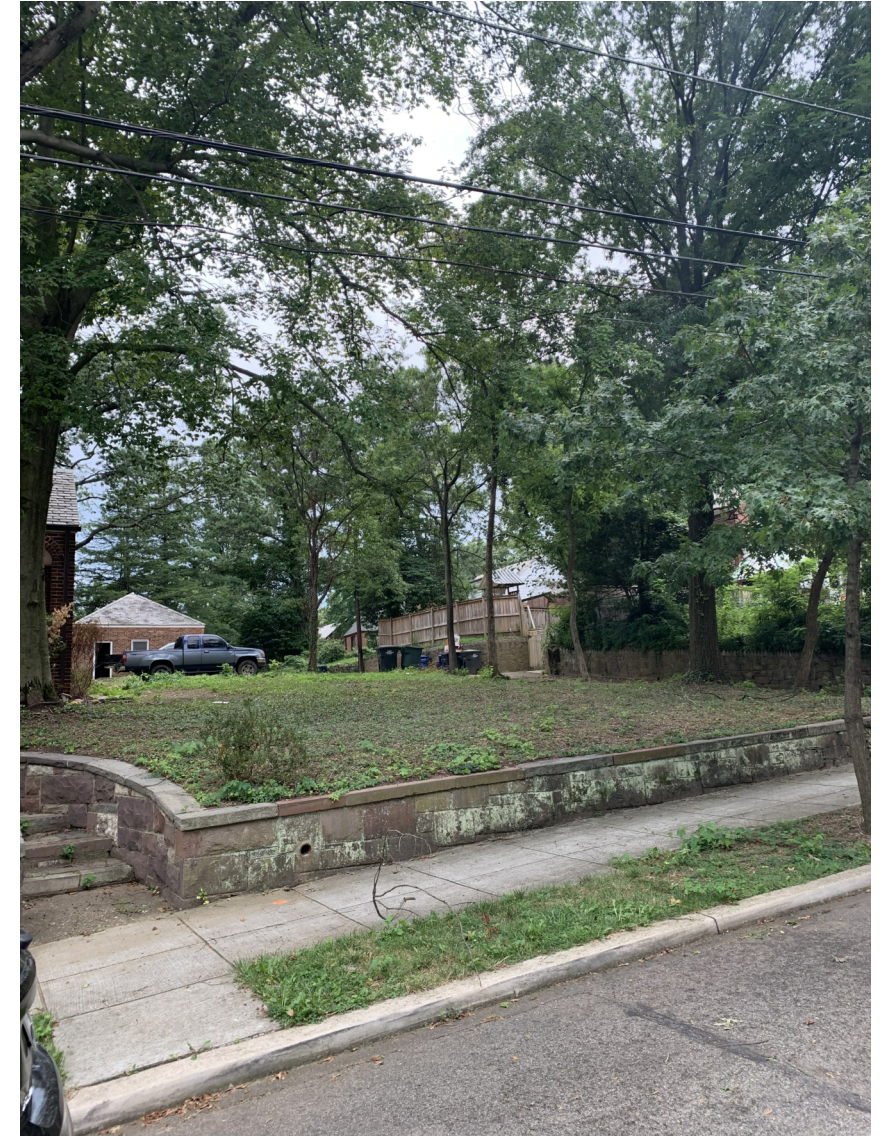

SITE VIEW FROM ALLEY WAY

FRONT VIEW

SIDE VIEW

1915 Shepherd Street NE

14 Sept 2020 |

Site Photographs