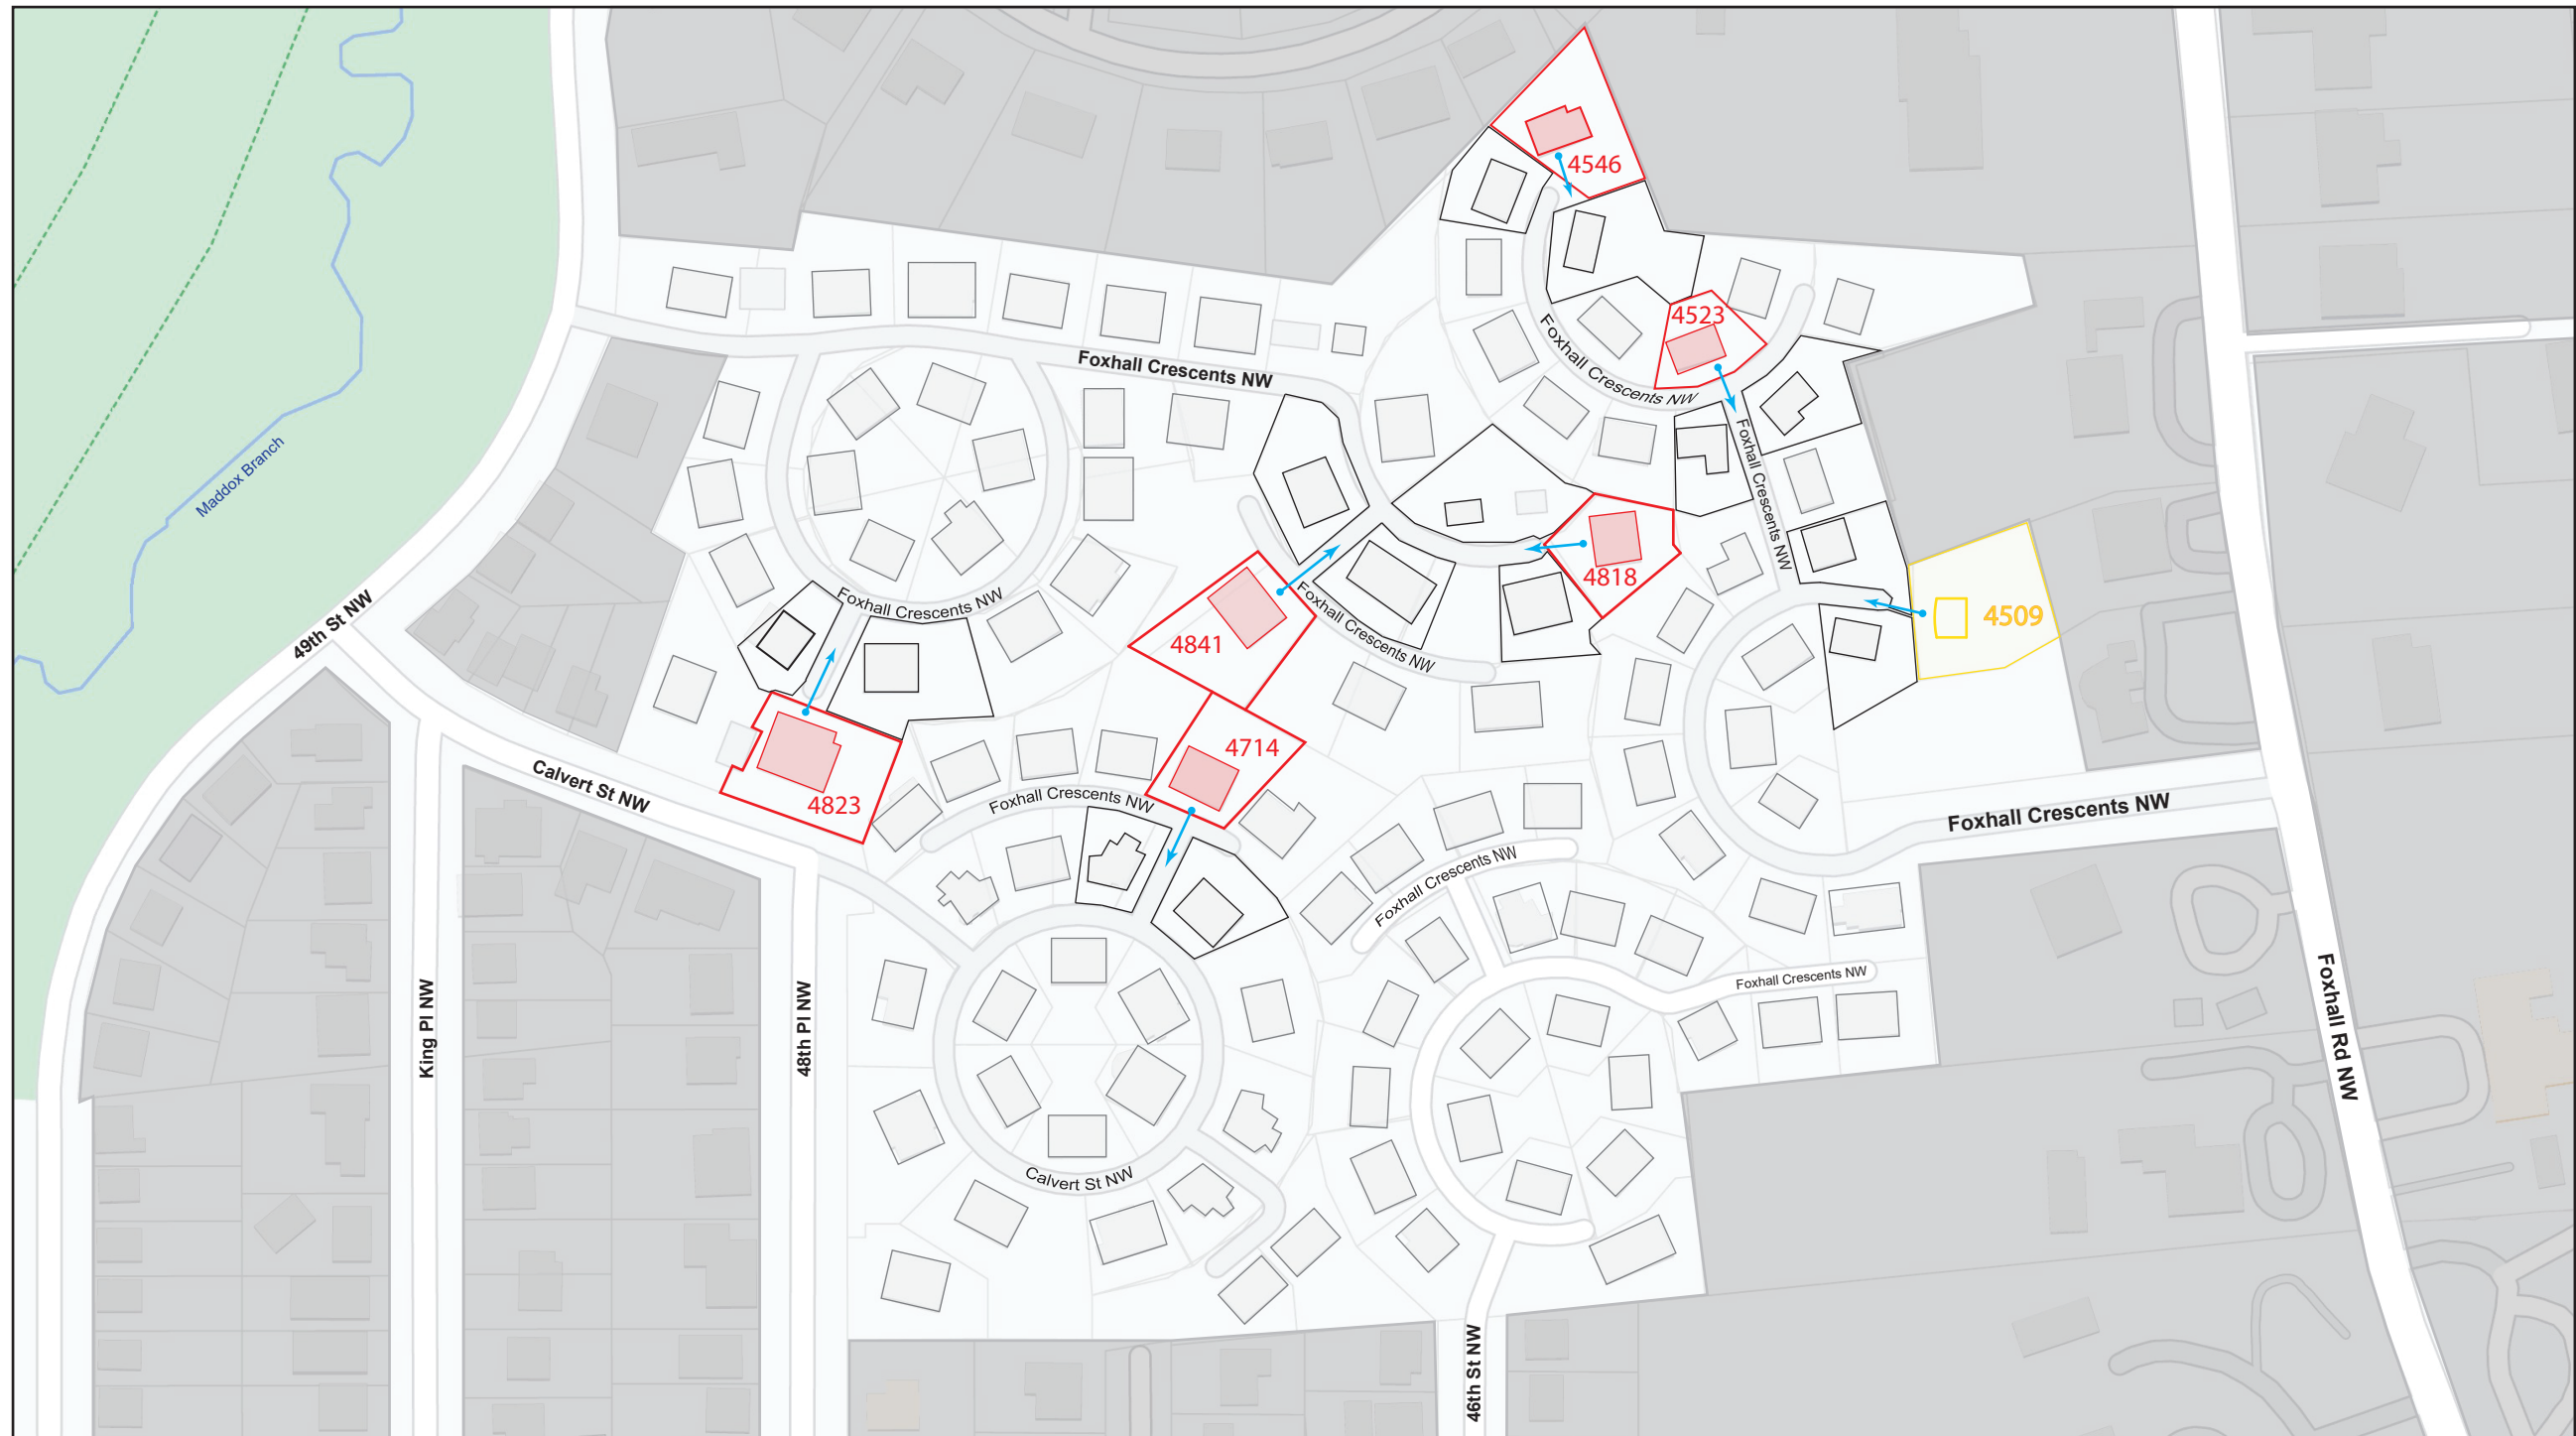

4509 Foxhall Crescents NW

Washington, DC 20007

Key:
□ Project Lot □ Similar Lot ← Resident View

NTS