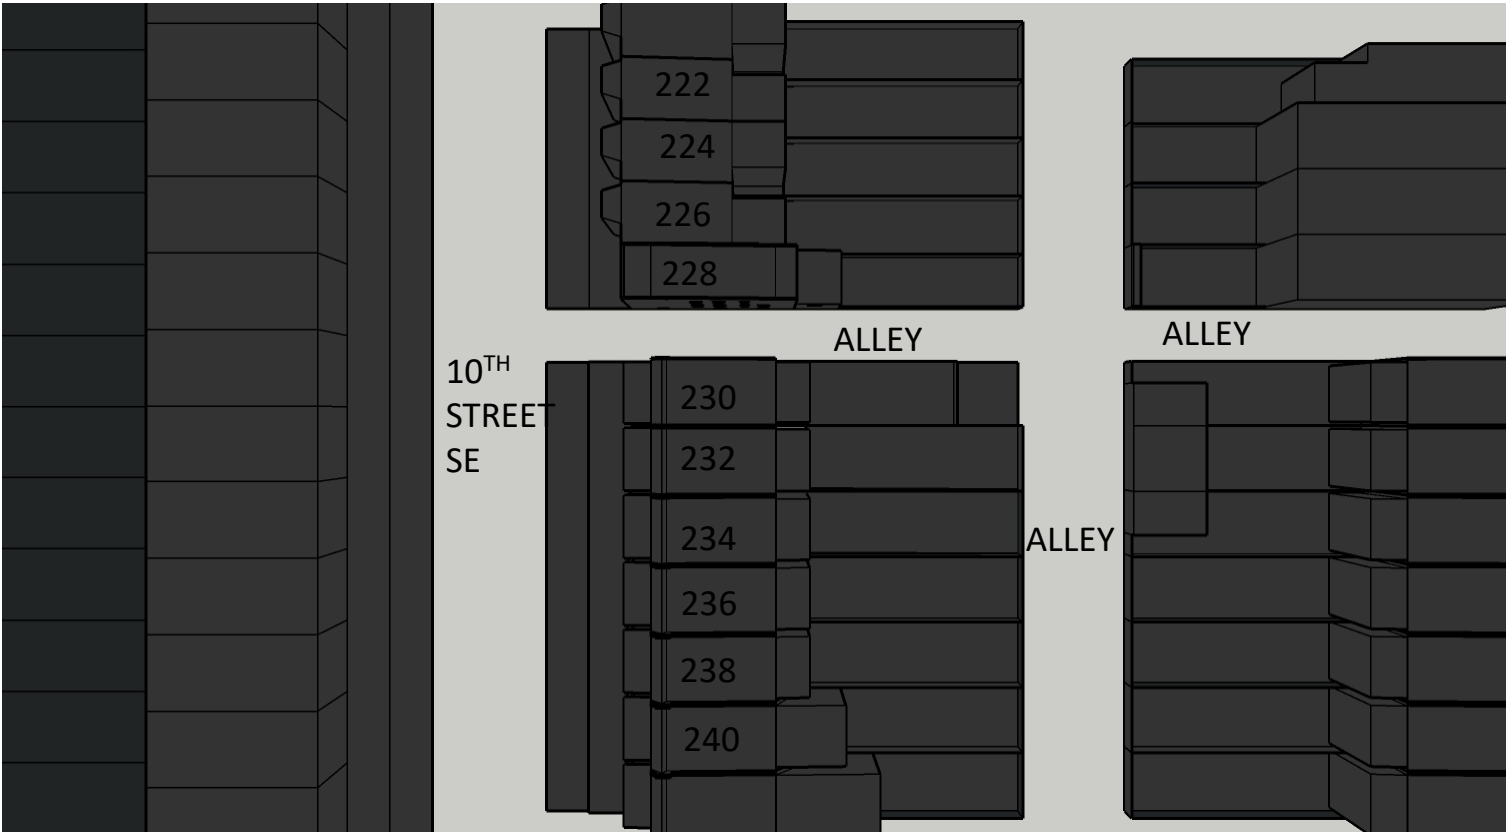

DECEMBER 21ST 5:00 PM

EXISTING