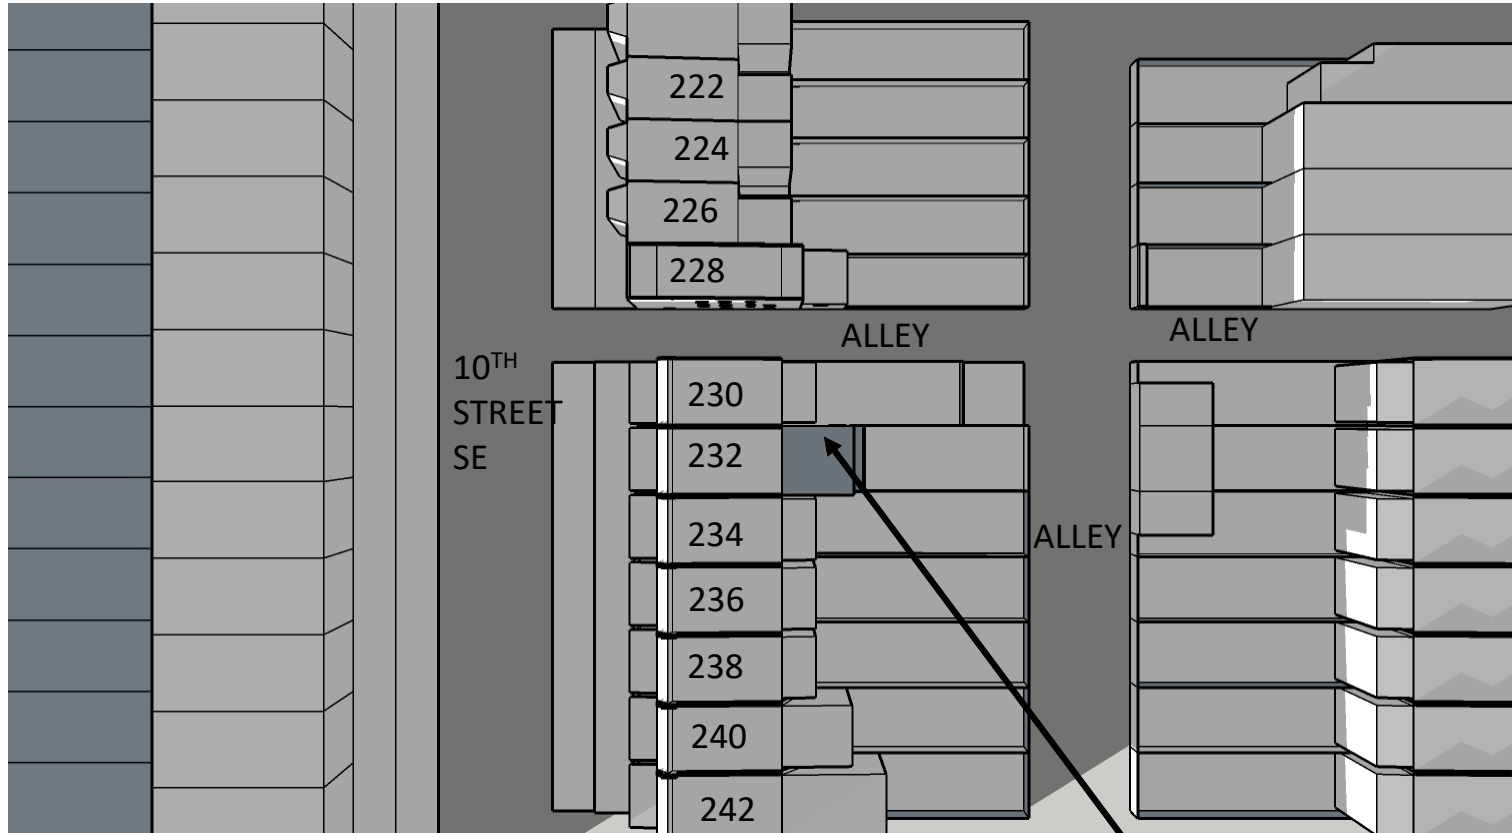

DECEMBER 21ST 4:30 PM

PROPOSED

ADDITION