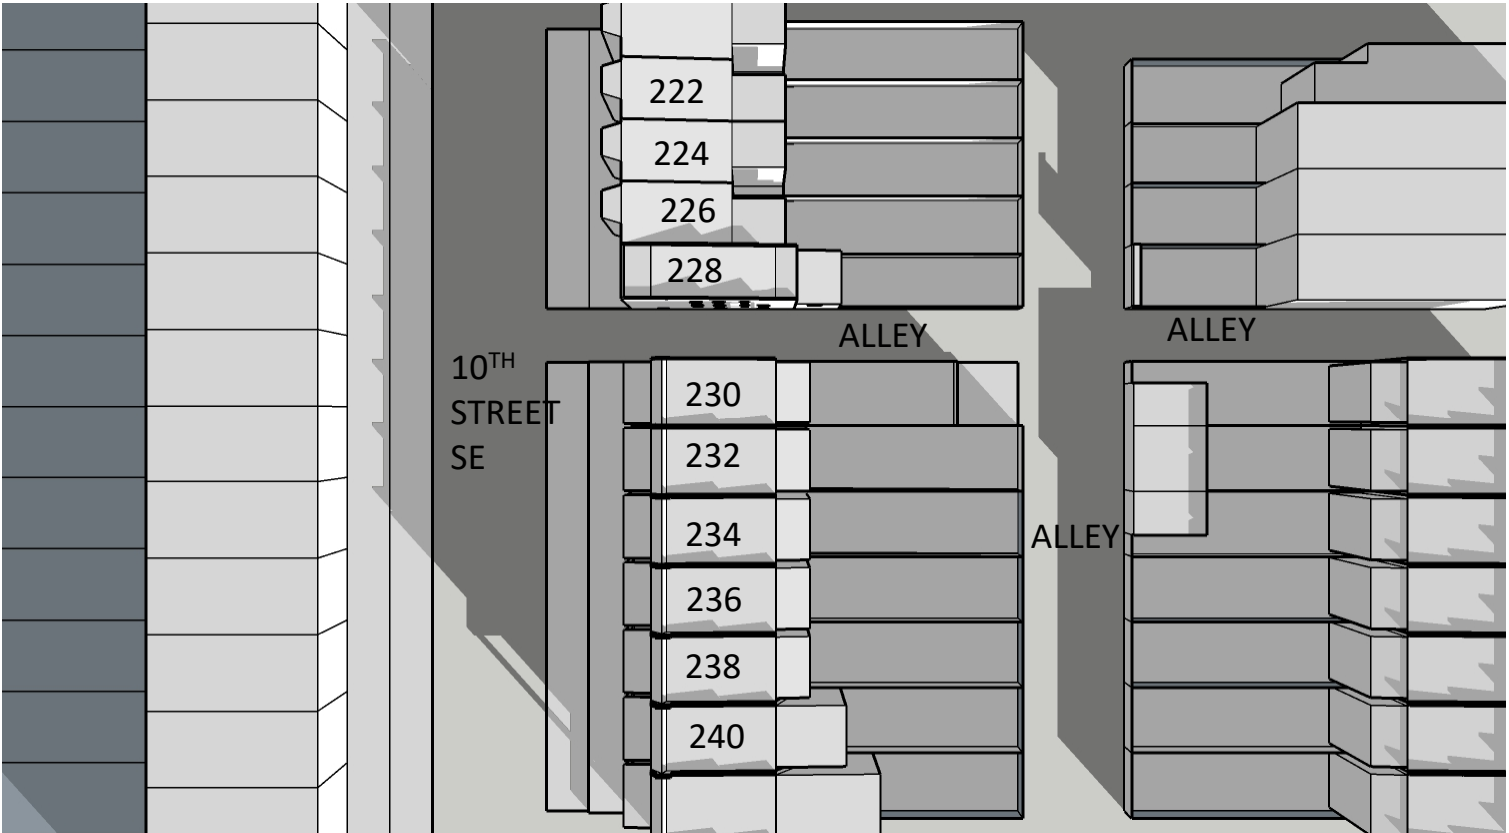

232 10TH STREET SE
SUN STUDY- OVERALL BLOCK VIEW

2 STORY REAR ADDITION

EXISTING

DECEMBER 21ST 7:00 AM

PROPOSED

ADDITION

EXISTING

DECEMBER 21ST 8:00 AM

PROPOSED

ADDITION

232 10TH STREET SE
SUN STUDY- OVERALL BLOCK VIEW

EXISTING

DECEMBER 21ST 9:00 AM

PROPOSED

ADDITION

EXISTING

DECEMBER 21ST 10:00 AM

PROPOSED

ADDITION

232 10TH STREET SE
SUN STUDY- OVERALL BLOCK VIEW

EXISTING

DECEMBER 21ST 11:00 AM

PROPOSED

ADDITION

ADDITION

EXISTING

DECEMBER 21ST 2:00 PM

PROPOSED

ADDITION

232 10TH STREET SE
SUN STUDY- OVERALL BLOCK VIEW

EXISTING

DECEMBER 21ST 3:00 PM