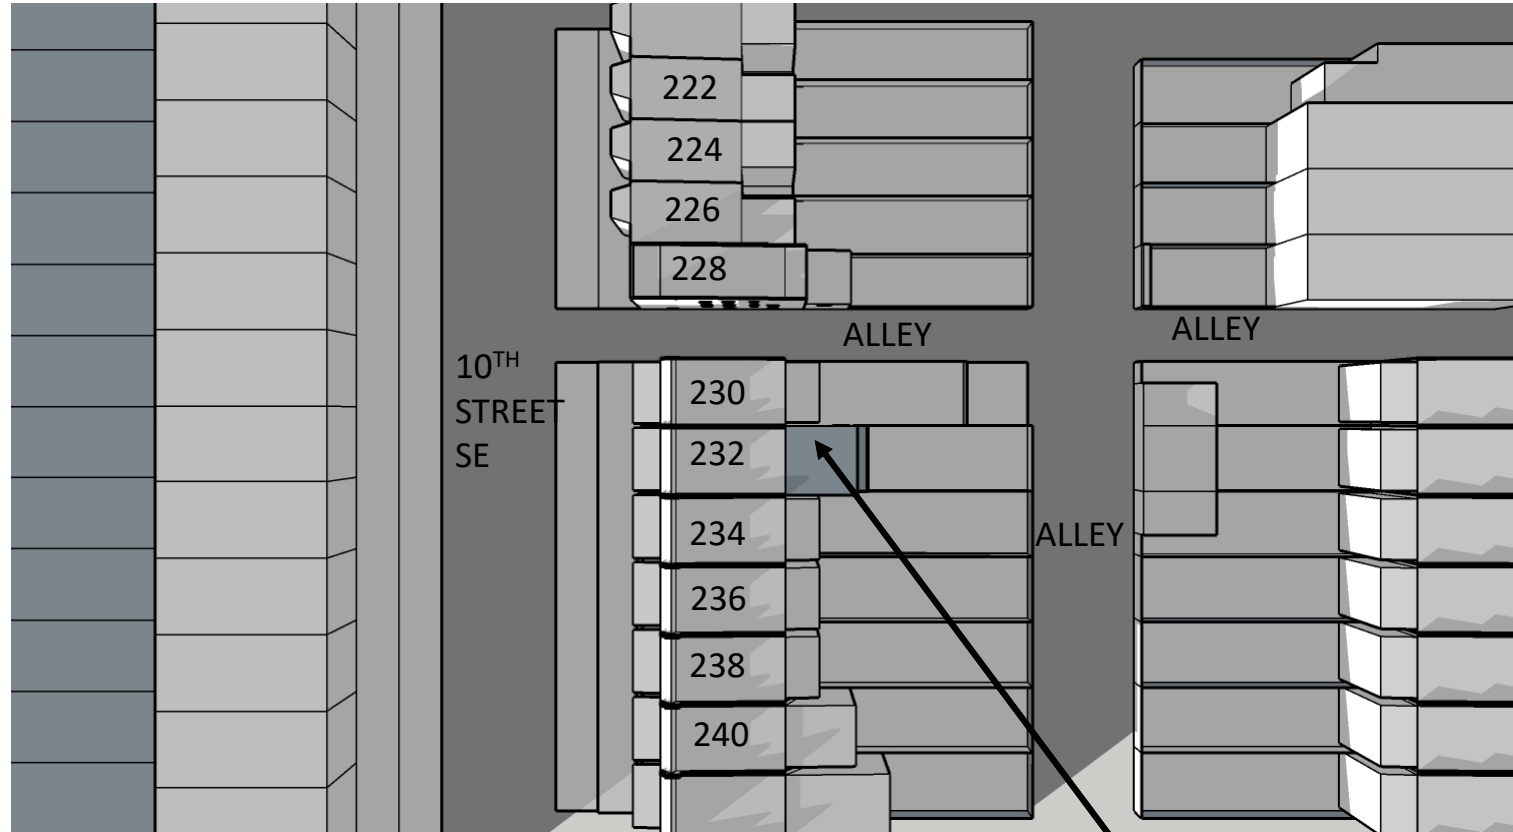

ADDITION

EXISTING

DECEMBER 21ST 2:00 PM

PROPOSED

ADDITION

232 10TH STREET SE
SUN STUDY- OVERALL BLOCK VIEW

EXISTING

DECEMBER 21ST 3:00 PM

PROPOSED

ADDITION

EXISTING

DECEMBER 21ST 4:00 PM

PROPOSED

ADDITION

232 10TH STREET SE
SUN STUDY- OVERALL BLOCK VIEW

EXISTING