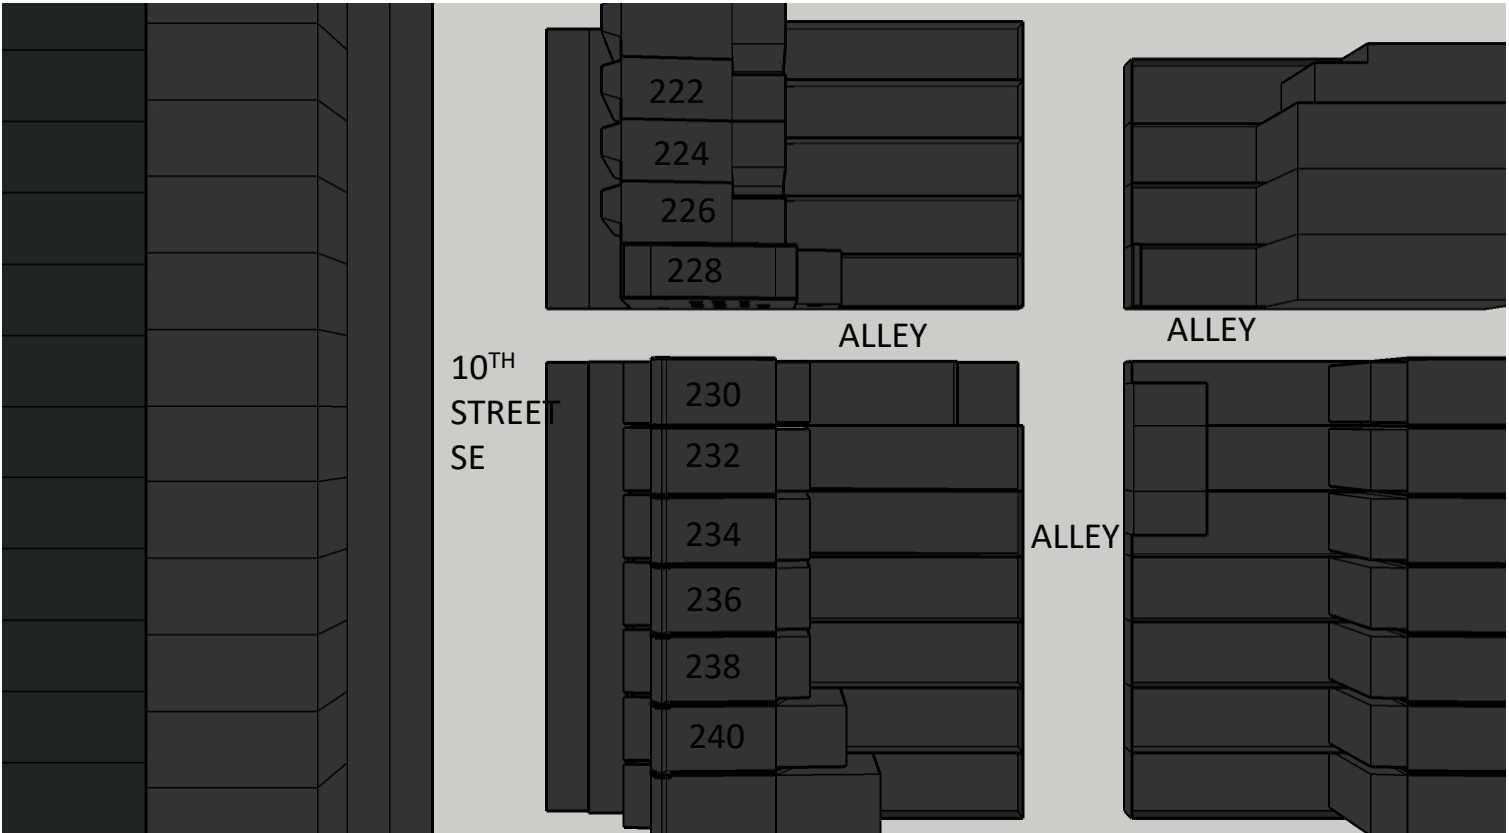

232 10TH STREET SE
SUN STUDY- OVERALL BLOCK VIEW

2 STORY REAR ADDITION

EXISTING

DECEMBER 21ST 7:00 AM

PROPOSED

ADDITION

EXISTING

DECEMBER 21ST 8:00 AM

PROPOSED

ADDITION

232 10TH STREET SE
SUN STUDY- OVERALL BLOCK VIEW

EXISTING

DECEMBER 21ST 9:00 AM

PROPOSED

ADDITION

EXISTING

ADDITION

EXISTING

DECEMBER 21ST 2:00 PM

PROPOSED

ADDITION

232 10TH STREET SE
SUN STUDY- OVERALL BLOCK VIEW

EXISTING

DECEMBER 21ST 3:00 PM

PROPOSED

ADDITION

EXISTING

DECEMBER 21ST 4:00 PM

PROPOSED

ADDITION

232 10TH STREET SE
SUN STUDY- OVERALL BLOCK VIEW

EXISTING