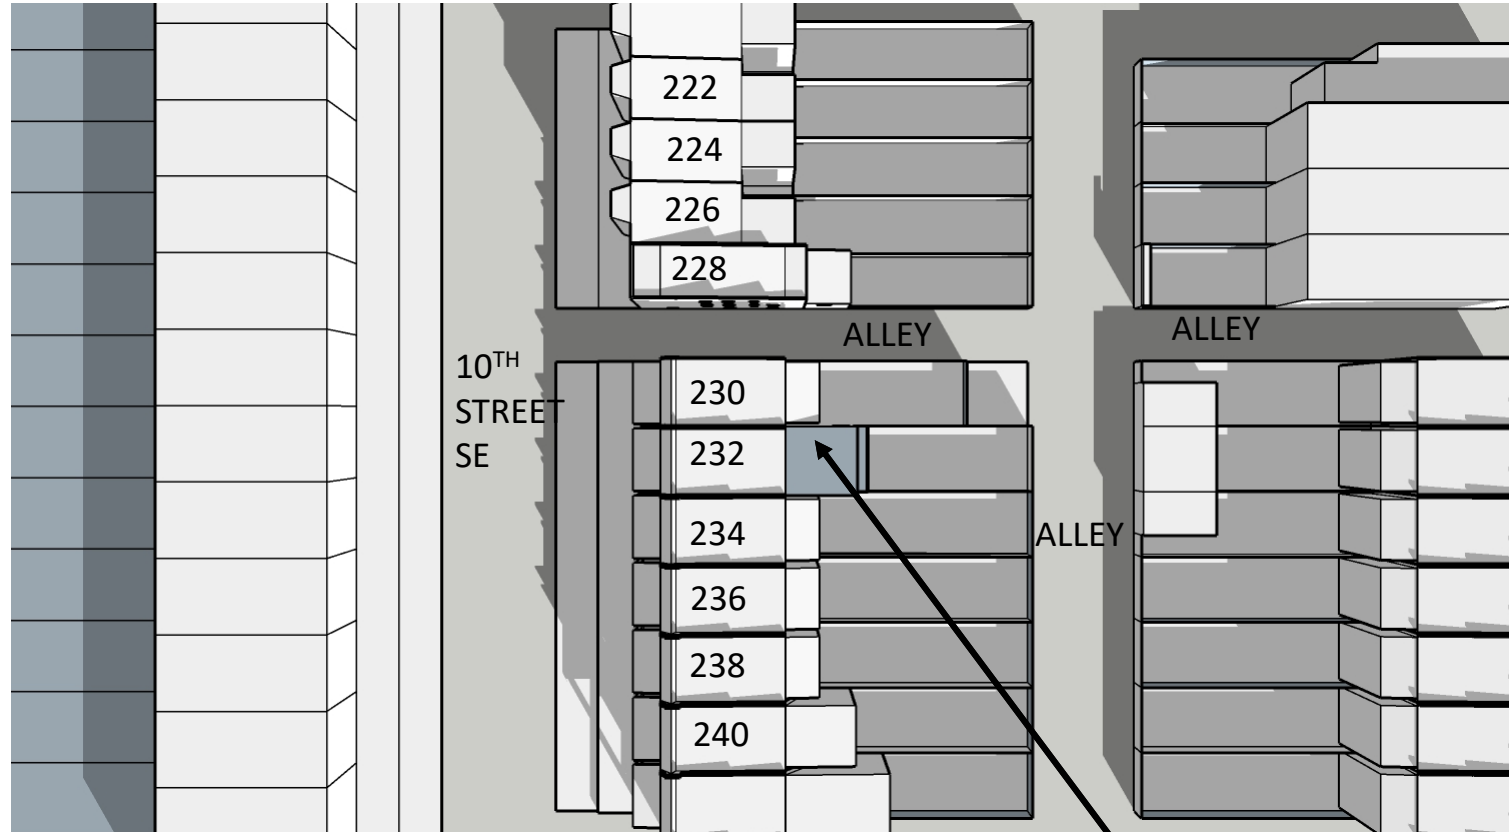

PROPOSED

ADDITION

232 10TH STREET SE
SUN STUDY- OVERALL BLOCK VIEW

EXISTING

DECEMBER 21ST 9:00 AM

PROPOSED

ADDITION

EXISTING

DECEMBER 21ST 10:00 AM

PROPOSED

ADDITION

232 10TH STREET SE
SUN STUDY- OVERALL BLOCK VIEW

EXISTING

DECEMBER 21ST 11:00 AM

PROPOSED

ADDITION

EXISTING

DECEMBER 21ST 12:00 PM

PROPOSED

ADDITION

232 10TH STREET SE
SUN STUDY- OVERALL BLOCK VIEW

EXISTING

DECEMBER 21ST 1:00 PM

PROPOSED

ADDITION

EXISTING

DECEMBER 21ST 2:00 PM

PROPOSED

ADDITION

232 10TH STREET SE
SUN STUDY- OVERALL BLOCK VIEW

EXISTING

DECEMBER 21ST 3:00 PM