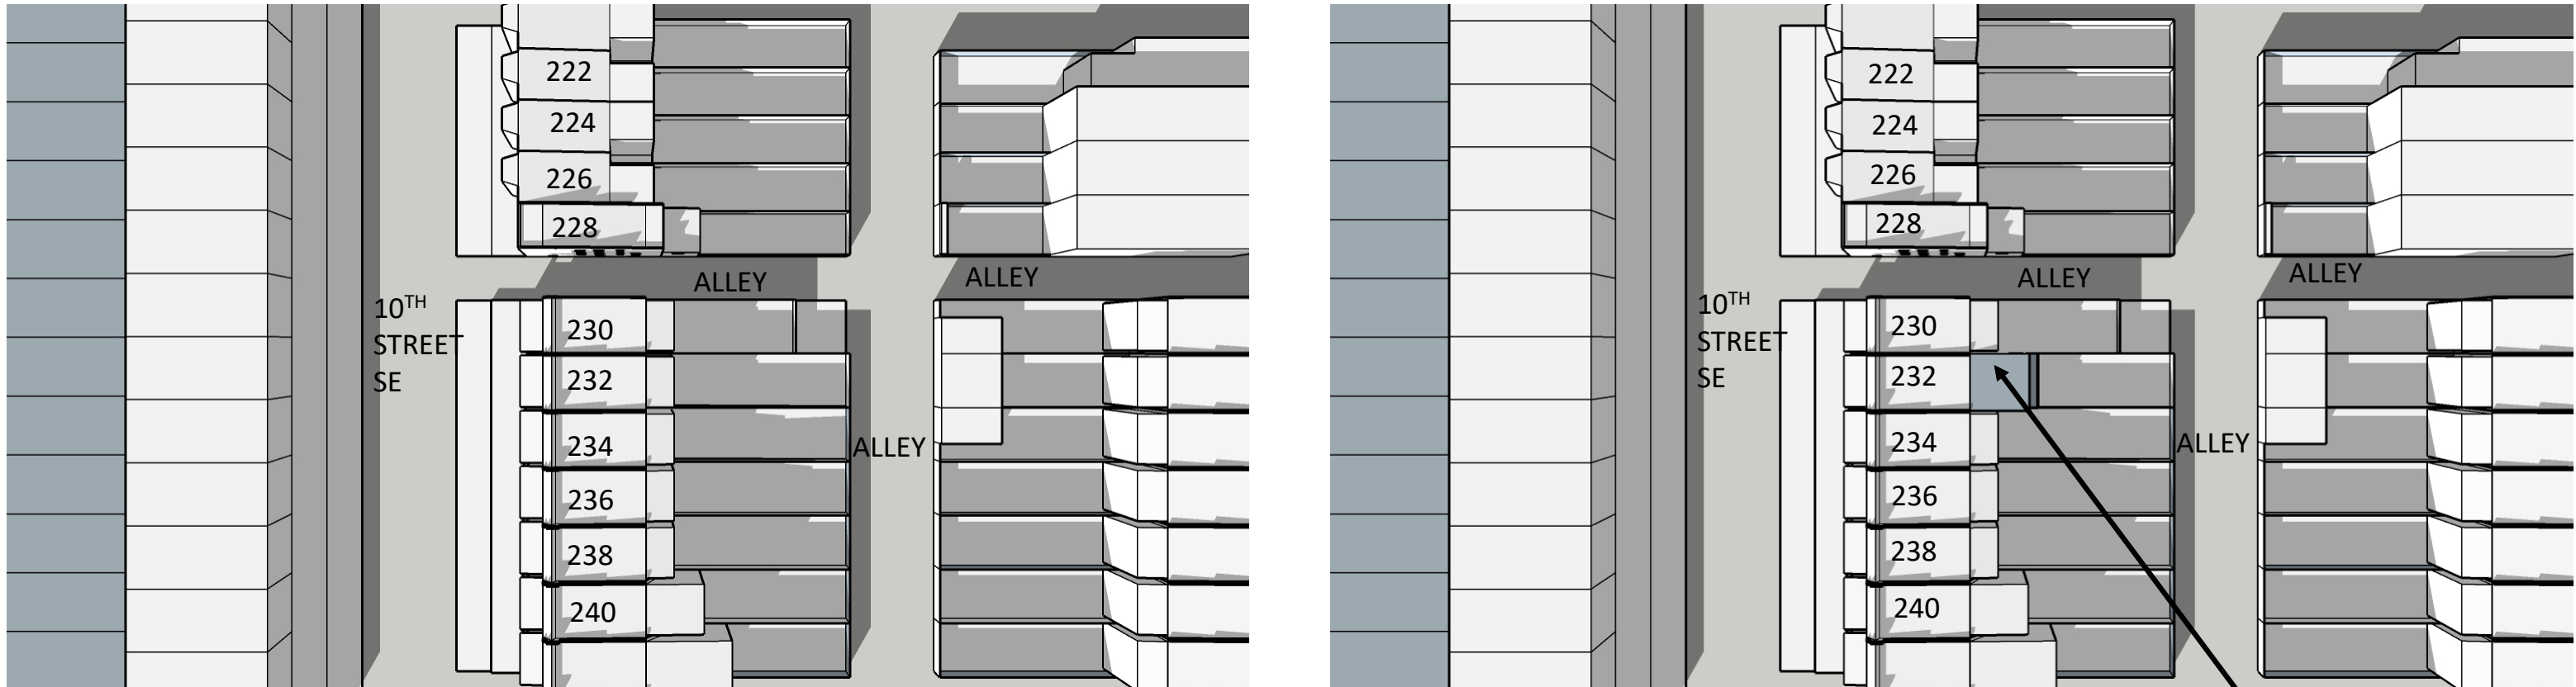

EXISTING

DECEMBER 21ST 12:00 PM

PROPOSED

ADDITION

232 10TH STREET SE
SUN STUDY- OVERALL BLOCK VIEW

EXISTING

DECEMBER 21ST 1:00 PM

PROPOSED

ADDITION

EXISTING

DECEMBER 21ST 2:00 PM

PROPOSED

ADDITION

232 10TH STREET SE
SUN STUDY- OVERALL BLOCK VIEW

EXISTING

DECEMBER 21ST 3:00 PM

PROPOSED

ADDITION

EXISTING

DECEMBER 21ST 4:00 PM

PROPOSED

ADDITION

232 10TH STREET SE
SUN STUDY- OVERALL BLOCK VIEW

EXISTING