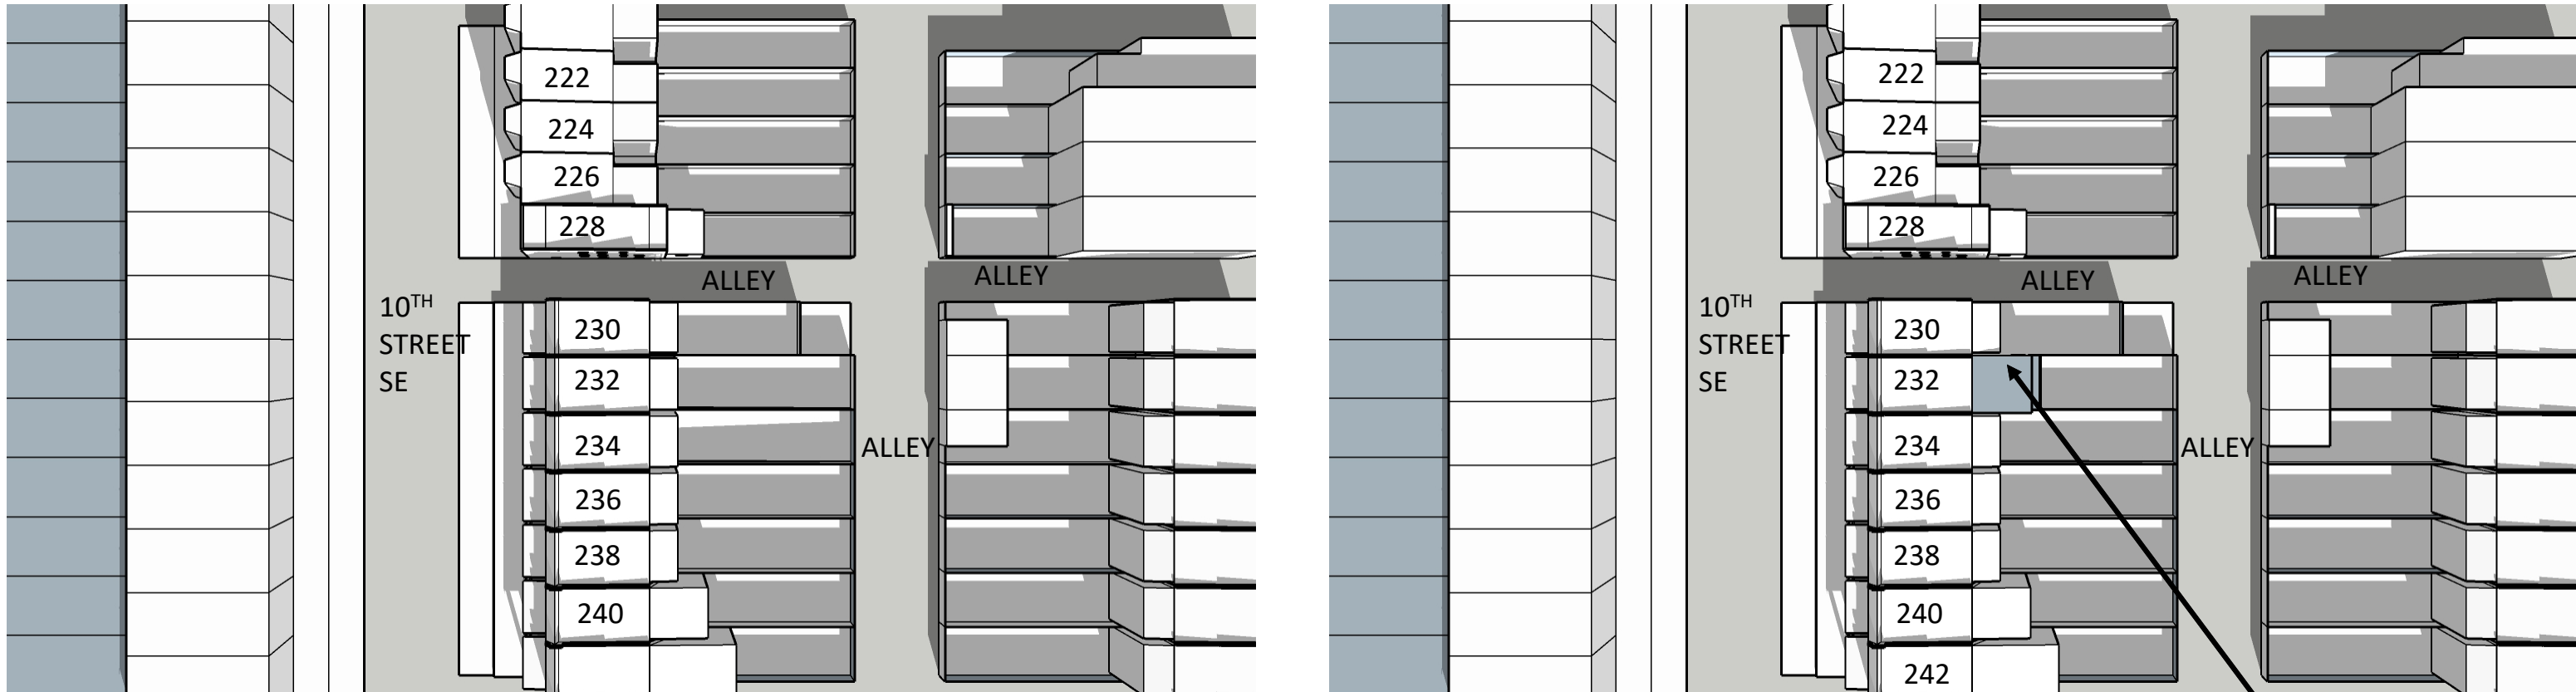

PROPOSED

ADDITION

232 10TH STREET SE
SUN STUDY- OVERALL BLOCK VIEW

EXISTING

DECEMBER 21ST 9:00 AM

PROPOSED

ADDITION

EXISTING

DECEMBER 21ST 10:00 AM

PROPOSED

ADDITION

232 10TH STREET SE
SUN STUDY- OVERALL BLOCK VIEW

EXISTING

DECEMBER 21ST 11:00 AM

PROPOSED

ADDITION

ADDITION

EXISTING

DECEMBER 21ST 2:00 PM

PROPOSED

ADDITION

232 10TH STREET SE
SUN STUDY- OVERALL BLOCK VIEW

EXISTING

DECEMBER 21ST 3:00 PM

PROPOSED

ADDITION

EXISTING

DECEMBER 21ST 4:00 PM

PROPOSED

ADDITION

232 10TH STREET SE
SUN STUDY- OVERALL BLOCK VIEW

EXISTING