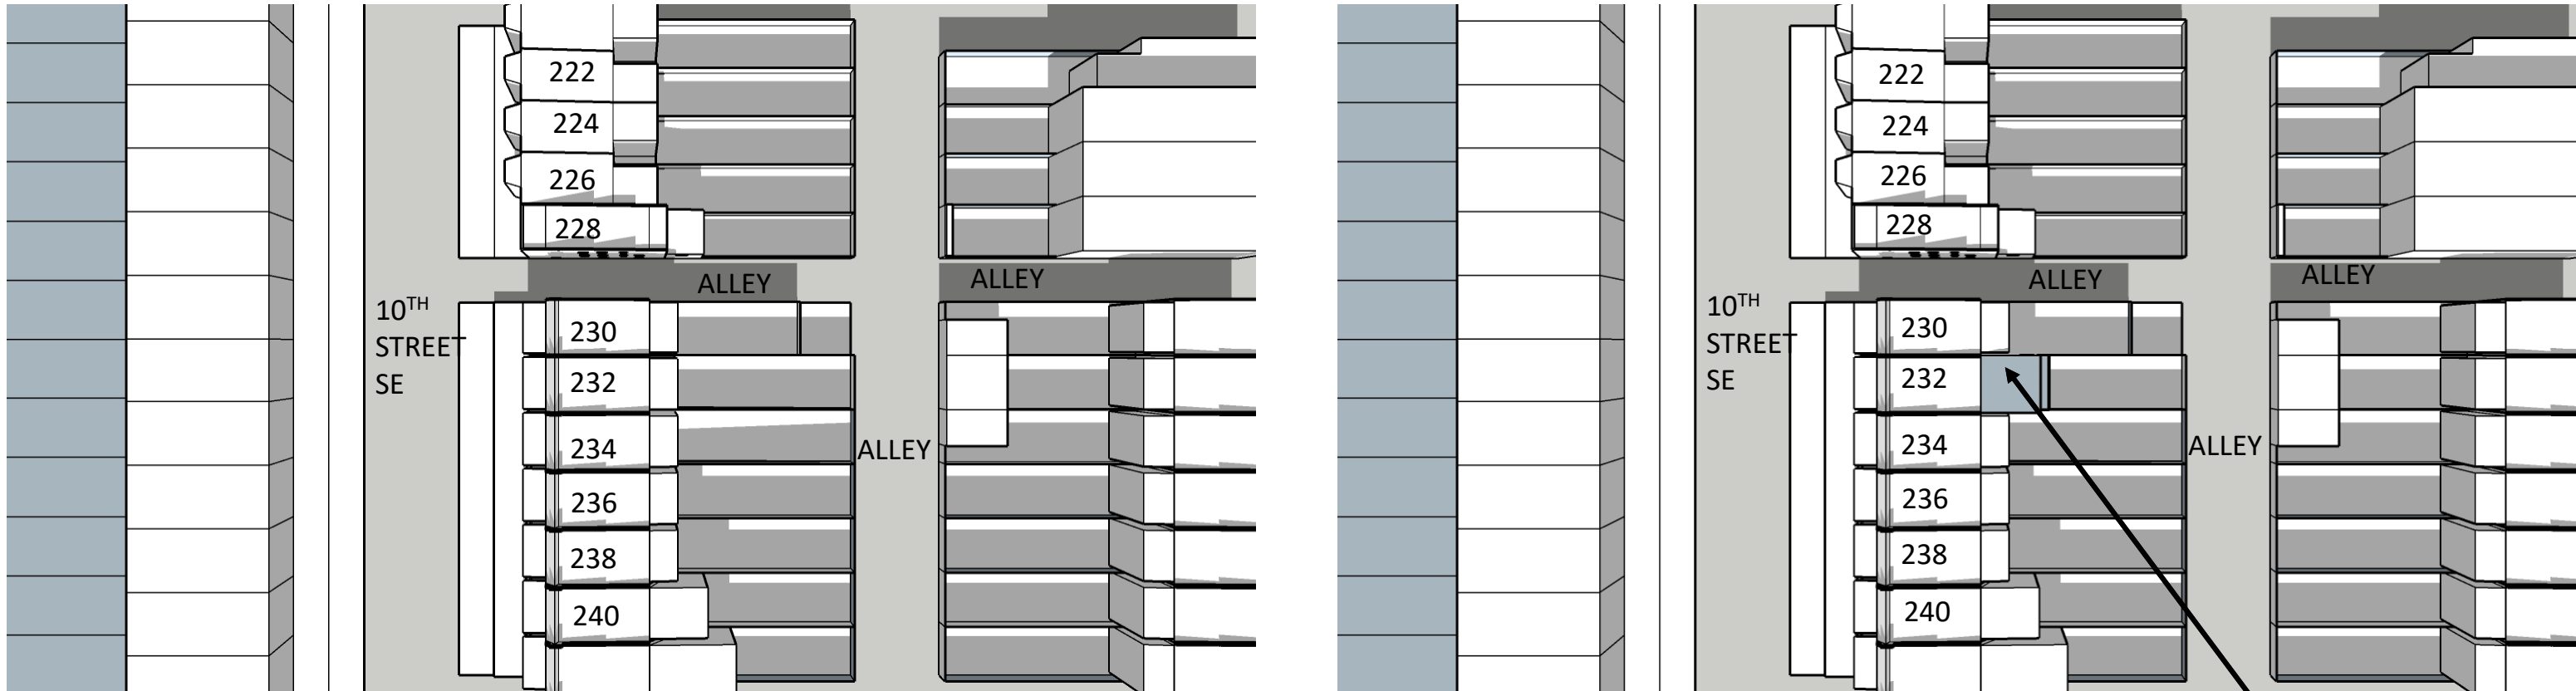

DECEMBER 21ST 10:00 AM

PROPOSED

ADDITION

232 10TH STREET SE
SUN STUDY- OVERALL BLOCK VIEW

EXISTING

DECEMBER 21ST 11:00 AM

PROPOSED

ADDITION

EXISTING

DECEMBER 21ST 12:00 PM

PROPOSED

ADDITION

232 10TH STREET SE
SUN STUDY- OVERALL BLOCK VIEW

EXISTING

DECEMBER 21ST 1:00 PM

PROPOSED

ADDITION

EXISTING

DECEMBER 21ST 2:00 PM

PROPOSED

ADDITION

232 10TH STREET SE
SUN STUDY- OVERALL BLOCK VIEW

EXISTING

DECEMBER 21ST 3:00 PM

PROPOSED

ADDITION

EXISTING

DECEMBER 21ST 4:00 PM

PROPOSED

ADDITION

232 10TH STREET SE
SUN STUDY- OVERALL BLOCK VIEW

EXISTING