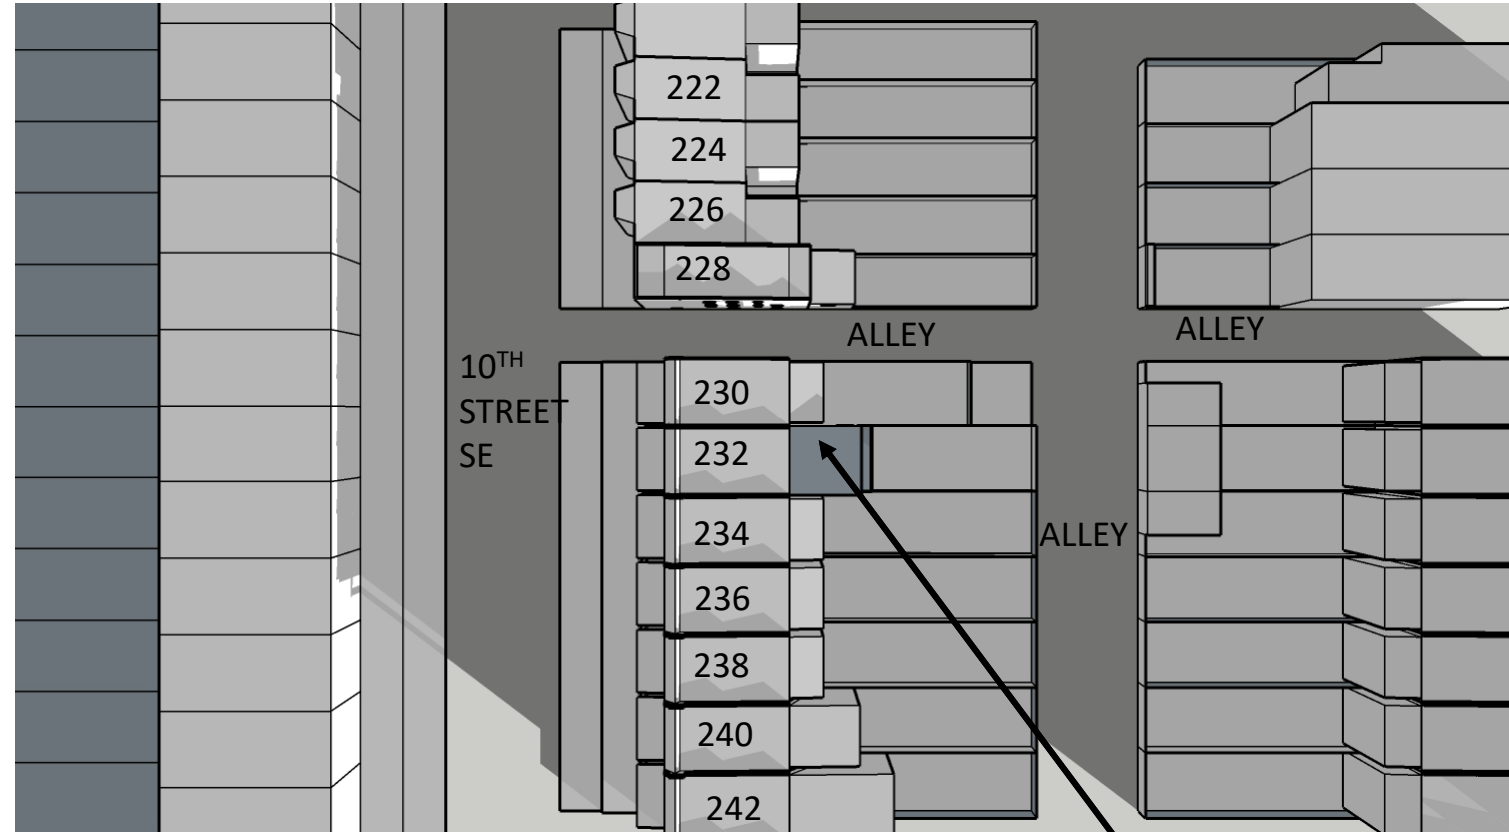

232 10TH STREET SE
SUN STUDY- OVERALL BLOCK VIEW

2 STORY REAR ADDITION

EXISTING

DECEMBER 21ST 7:00 AM

PROPOSED

ADDITION

EXISTING

DECEMBER 21ST 8:00 AM

PROPOSED

ADDITION

232 10TH STREET SE
SUN STUDY- OVERALL BLOCK VIEW

EXISTING

DECEMBER 21ST 9:00 AM

PROPOSED

ADDITION

EXISTING

DECEMBER 21ST 10:00 AM

PROPOSED

ADDITION

232 10TH STREET SE
SUN STUDY- OVERALL BLOCK VIEW

EXISTING

DECEMBER 21ST 11:00 AM

PROPOSED

ADDITION

ADDITION

EXISTING

DECEMBER 21ST 2:00 PM

PROPOSED

ADDITION

232 10TH STREET SE
SUN STUDY- OVERALL BLOCK VIEW

EXISTING

DECEMBER 21ST 3:00 PM