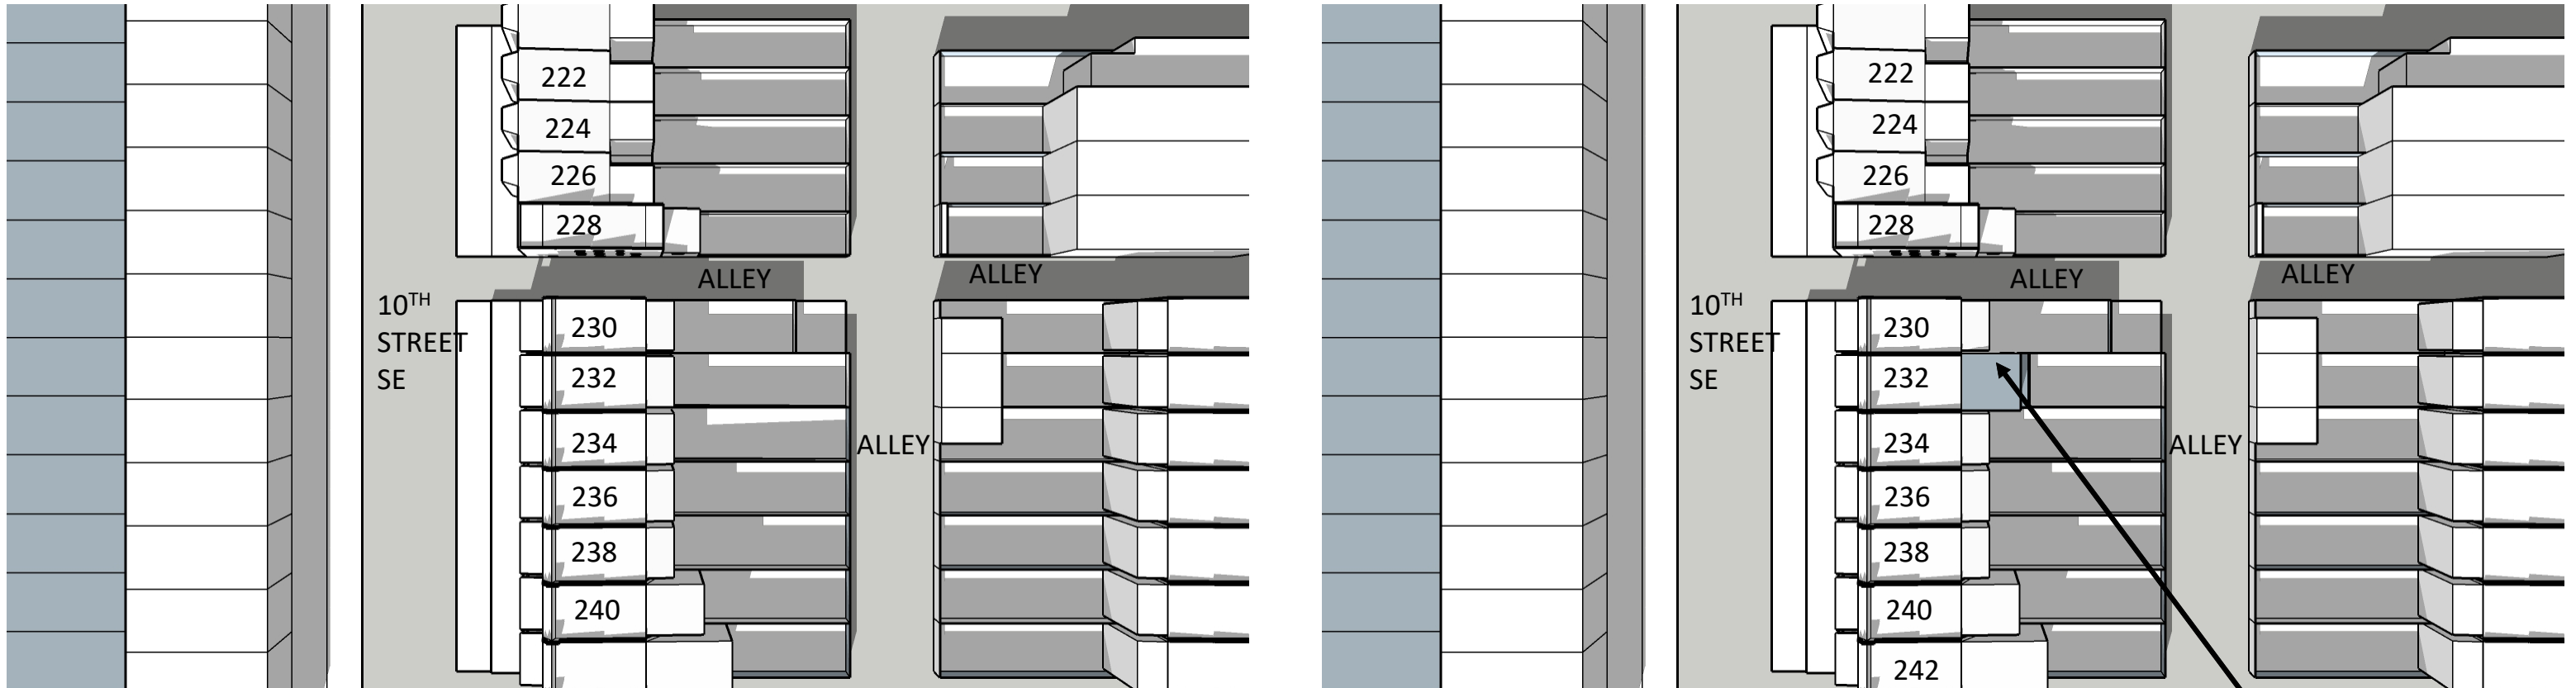

DECEMBER 21ST 10:00 AM

PROPOSED

ADDITION

232 10TH STREET SE
SUN STUDY- OVERALL BLOCK VIEW

EXISTING

DECEMBER 21ST 11:00 AM

PROPOSED

ADDITION

EXISTING

DECEMBER 21ST 12:00 PM

PROPOSED

ADDITION

232 10TH STREET SE
SUN STUDY- OVERALL BLOCK VIEW

EXISTING

DECEMBER 21ST 1:00 PM

PROPOSED

ADDITION

EXISTING

DECEMBER 21ST 2:00 PM

PROPOSED

ADDITION

232 10TH STREET SE
SUN STUDY- OVERALL BLOCK VIEW

EXISTING

DECEMBER 21ST 3:00 PM

PROPOSED

ADDITION

EXISTING

DECEMBER 21ST 4:00 PM

PROPOSED

ADDITION

232 10TH STREET SE
SUN STUDY- OVERALL BLOCK VIEW

EXISTING