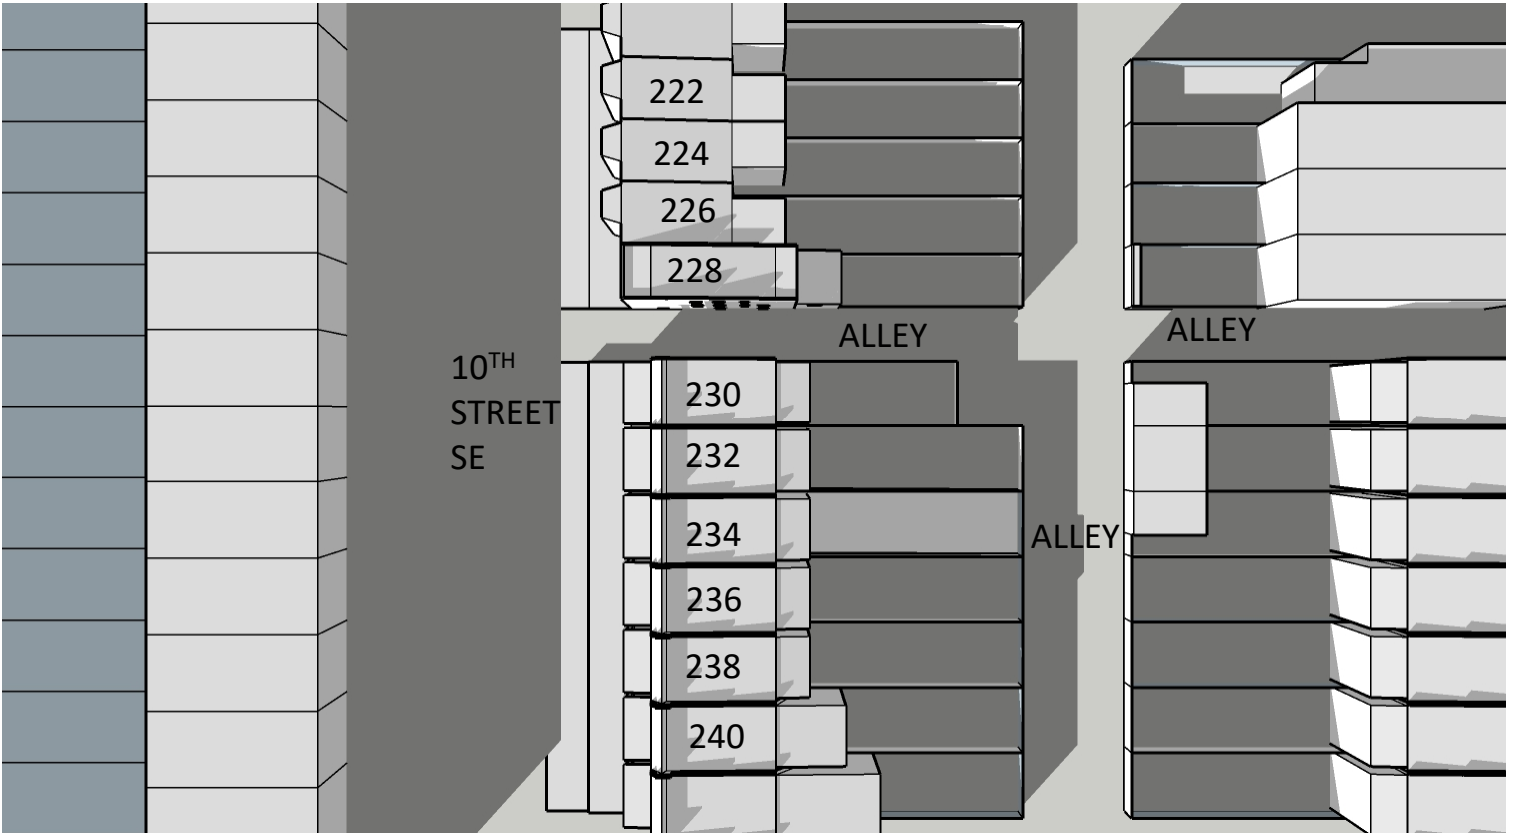

EXISTING

DECEMBER 21ST 12:00 PM

PROPOSED

ADDITION

232 10TH STREET SE
SUN STUDY- OVERALL BLOCK VIEW

EXISTING

DECEMBER 21ST 1:00 PM

PROPOSED

ADDITION

EXISTING

DECEMBER 21ST 2:00 PM

PROPOSED

ADDITION

232 10TH STREET SE
SUN STUDY- OVERALL BLOCK VIEW

EXISTING

DECEMBER 21ST 3:00 PM

PROPOSED

ADDITION

EXISTING

DECEMBER 21ST 4:00 PM

PROPOSED

ADDITION

232 10TH STREET SE
SUN STUDY- OVERALL BLOCK VIEW

EXISTING