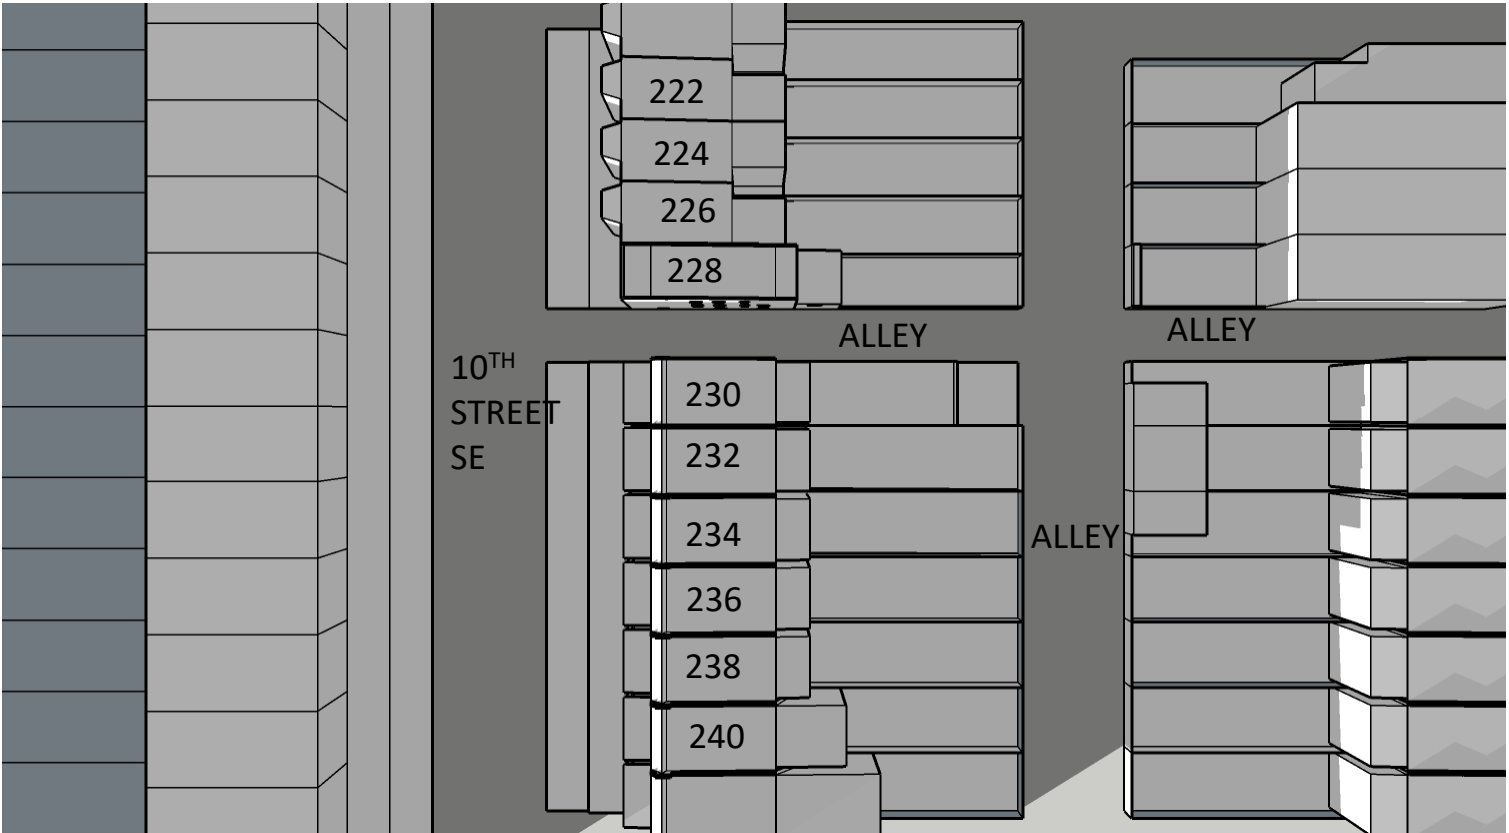

ADDITION

EXISTING

DECEMBER 21ST 2:00 PM

PROPOSED

ADDITION

232 10TH STREET SE
SUN STUDY- OVERALL BLOCK VIEW

EXISTING

DECEMBER 21ST 3:00 PM

PROPOSED

ADDITION

EXISTING

DECEMBER 21ST 4:00 PM

PROPOSED

ADDITION

232 10TH STREET SE
SUN STUDY- OVERALL BLOCK VIEW

EXISTING