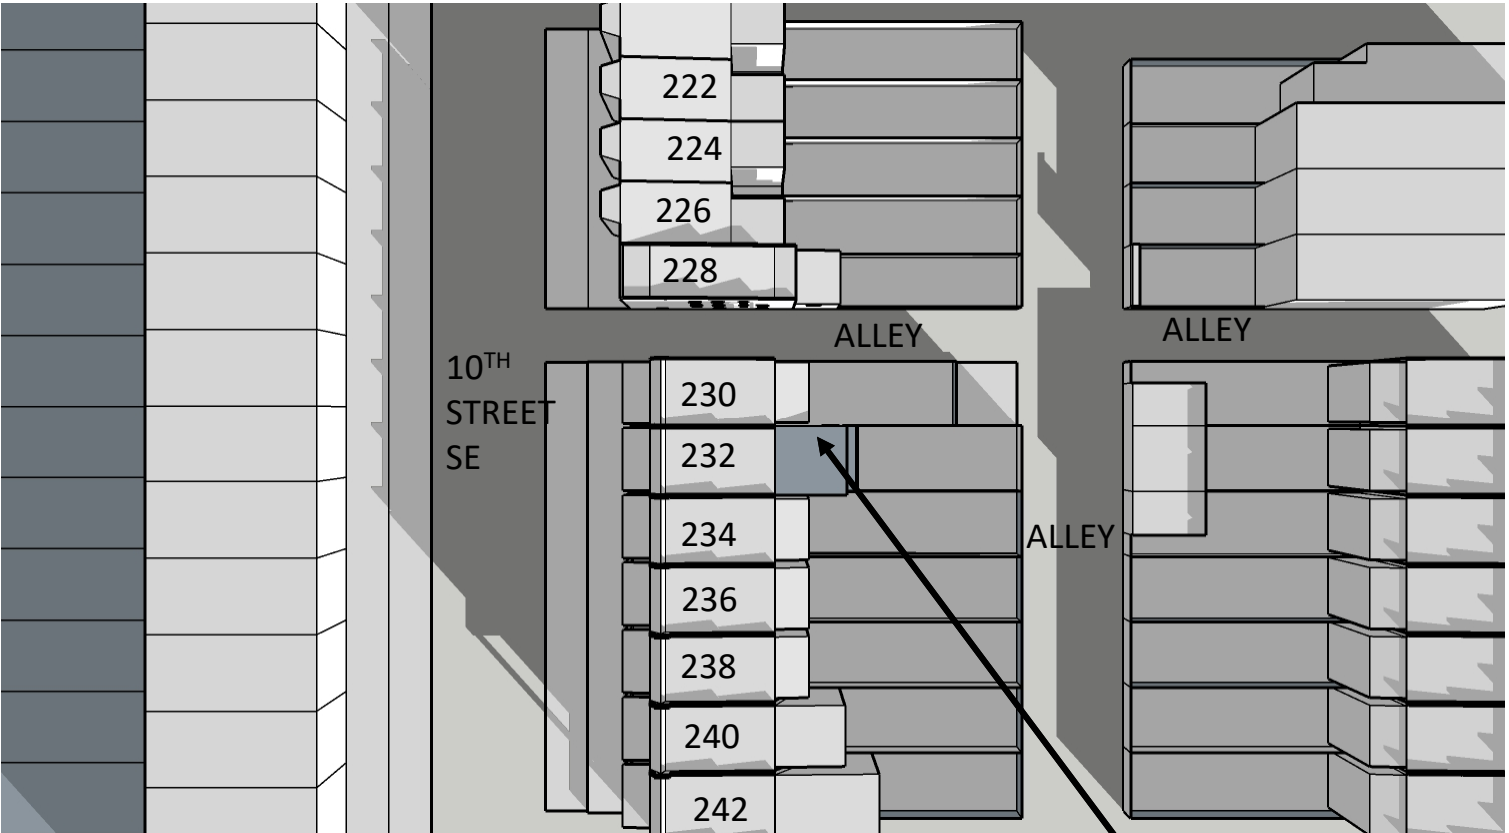

PROPOSED

ADDITION

232 10TH STREET SE
SUN STUDY- OVERALL BLOCK VIEW

EXISTING

DECEMBER 21ST 9:00 AM

PROPOSED

ADDITION

EXISTING

DECEMBER 21ST 10:00 AM

PROPOSED

ADDITION

232 10TH STREET SE
SUN STUDY- OVERALL BLOCK VIEW

EXISTING

DECEMBER 21ST 11:00 AM

PROPOSED

ADDITION

EXISTING

DECEMBER 21ST 12:00 PM

PROPOSED

ADDITION

232 10TH STREET SE
SUN STUDY- OVERALL BLOCK VIEW

EXISTING

DECEMBER 21ST 1:00 PM

PROPOSED

ADDITION

EXISTING

DECEMBER 21ST 2:00 PM

PROPOSED

ADDITION

232 10TH STREET SE
SUN STUDY- OVERALL BLOCK VIEW

EXISTING

DECEMBER 21ST 3:00 PM