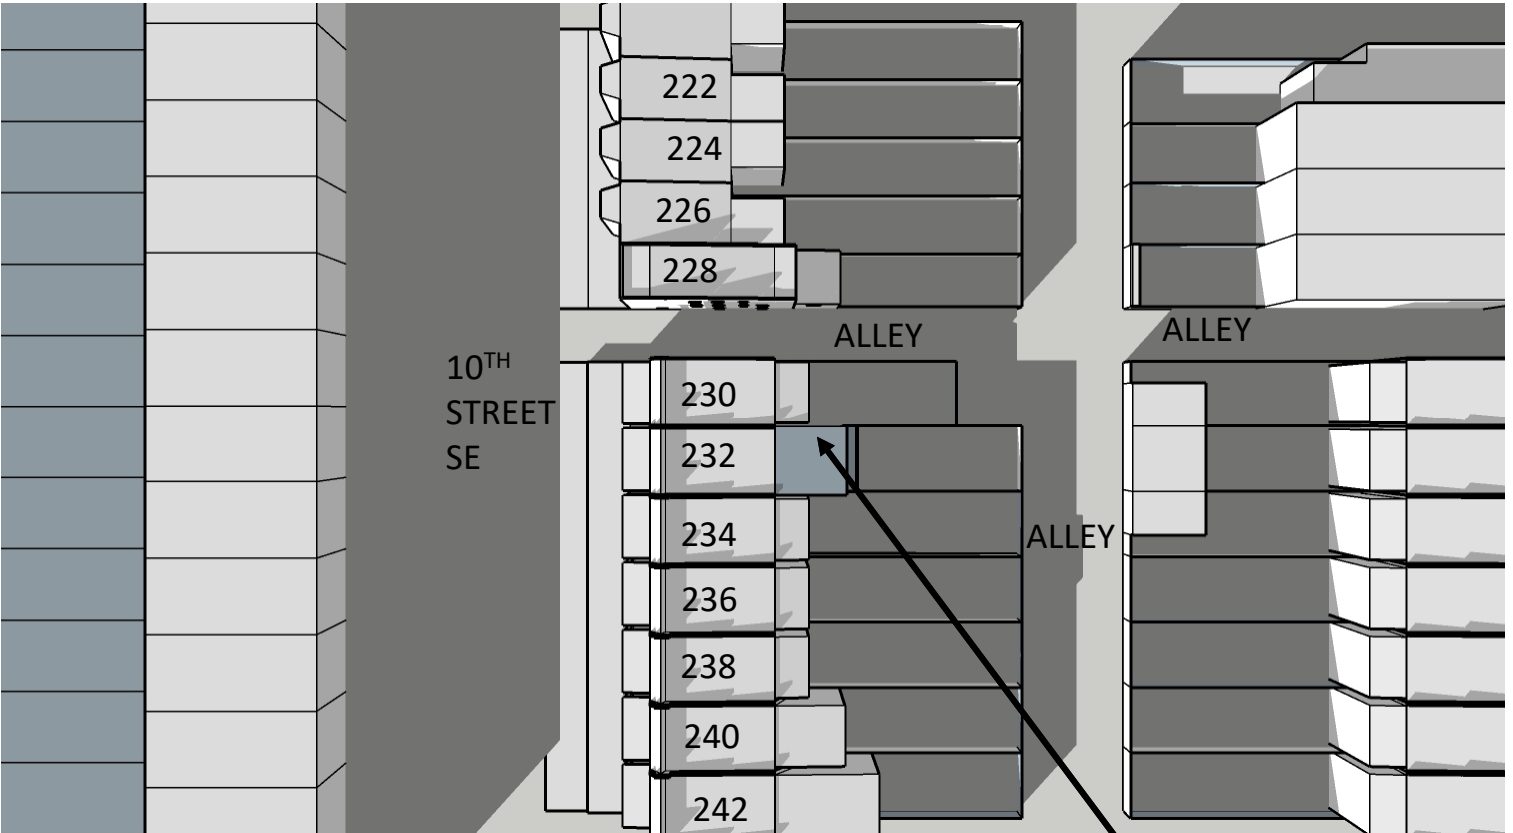

ADDITION

EXISTING

DECEMBER 21ST 2:00 PM

PROPOSED

ADDITION

232 10TH STREET SE
SUN STUDY- OVERALL BLOCK VIEW

EXISTING

DECEMBER 21ST 3:00 PM

PROPOSED

ADDITION

EXISTING

DECEMBER 21ST 4:00 PM

PROPOSED

ADDITION

232 10TH STREET SE
SUN STUDY- OVERALL BLOCK VIEW

EXISTING