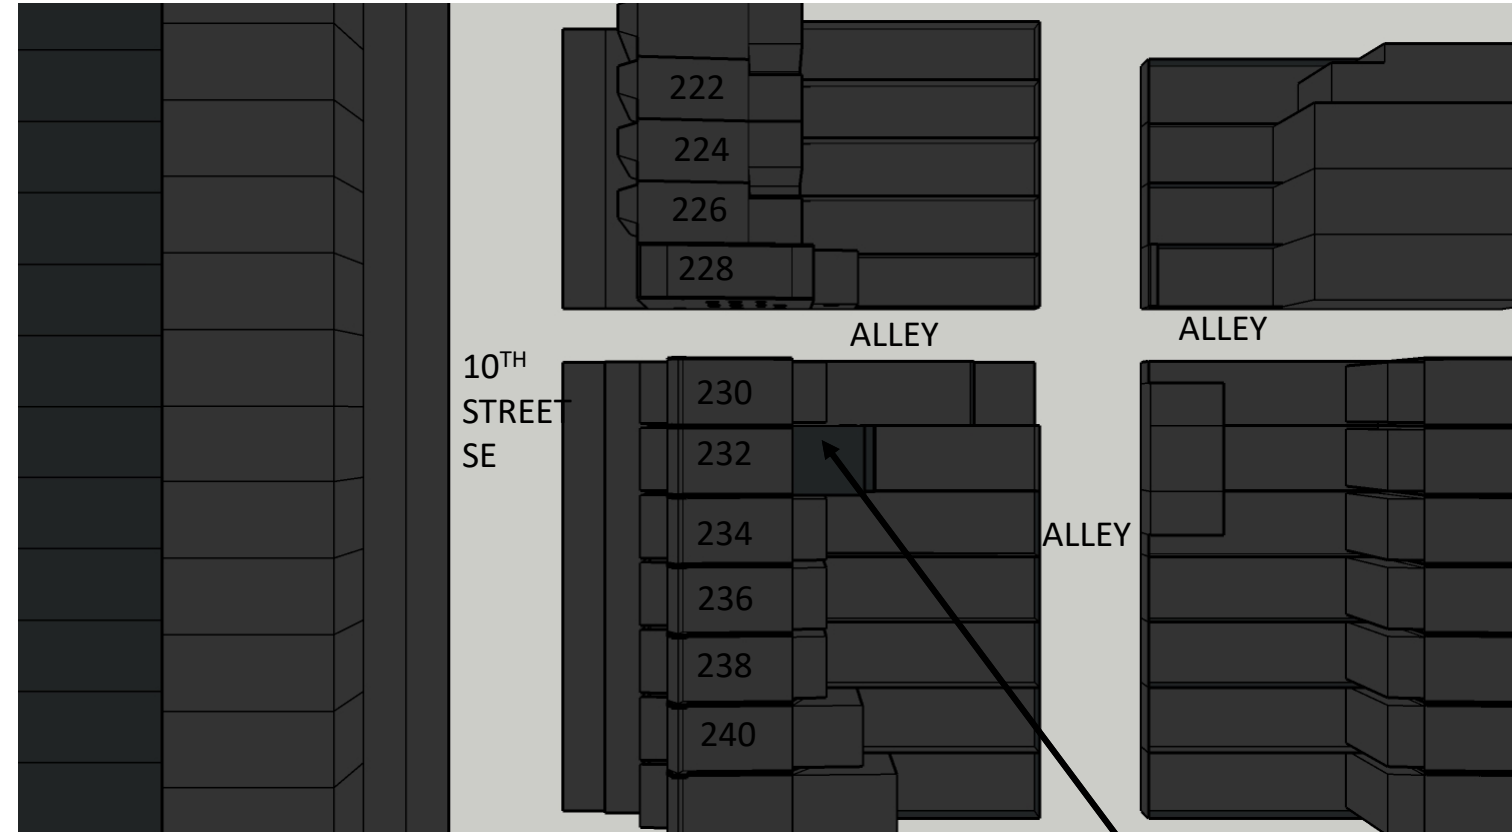

ADDITION

DECEMBER 21ST 5:00 PM

PROPOSED