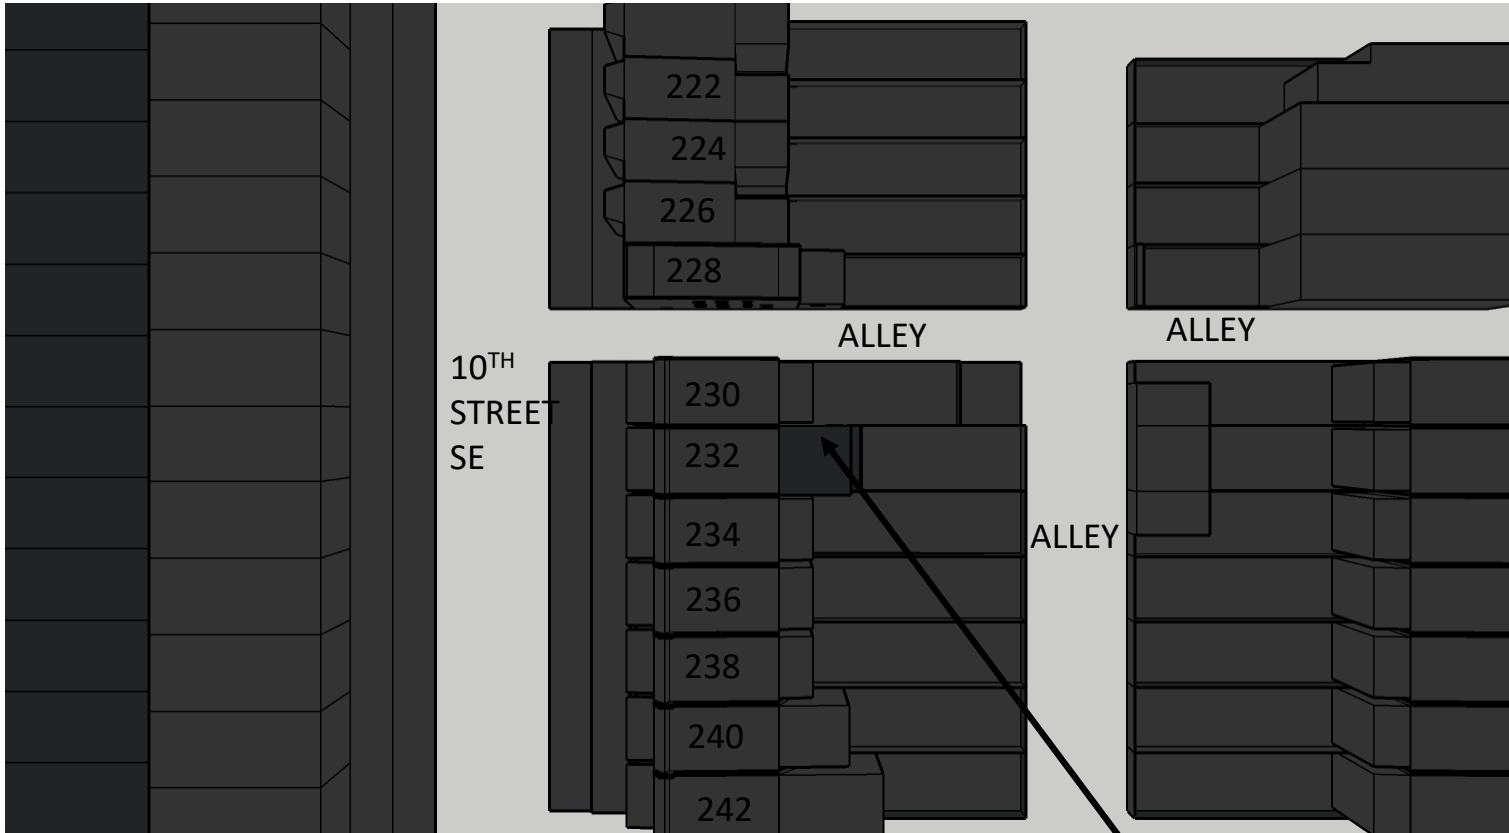

232 10TH STREET SE
SUN STUDY- OVERALL BLOCK VIEW

2 STORY REAR ADDITION

EXISTING

DECEMBER 21ST 7:00 AM

PROPOSED

ADDITION

EXISTING

DECEMBER 21ST 8:00 AM

PROPOSED

ADDITION

232 10TH STREET SE
SUN STUDY- OVERALL BLOCK VIEW

EXISTING

DECEMBER 21ST 9:00 AM

PROPOSED

ADDITION

EXISTING

ADDITION

EXISTING

DECEMBER 21ST 2:00 PM

PROPOSED

ADDITION

232 10TH STREET SE
SUN STUDY- OVERALL BLOCK VIEW

EXISTING

DECEMBER 21ST 3:00 PM

PROPOSED

ADDITION

EXISTING

DECEMBER 21ST 4:00 PM

PROPOSED

ADDITION

232 10TH STREET SE
SUN STUDY- OVERALL BLOCK VIEW

EXISTING