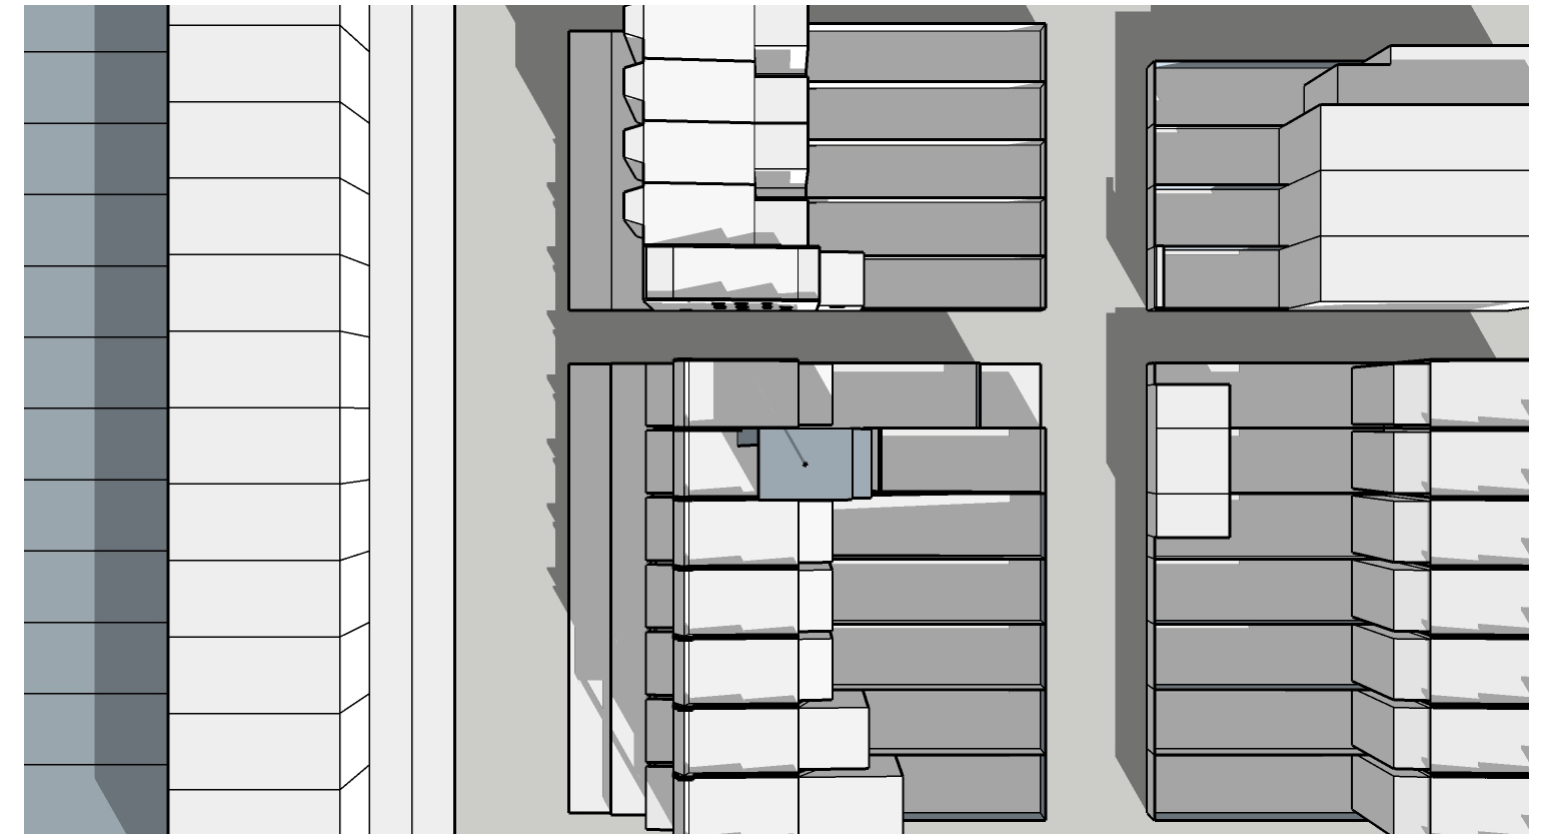

EXISTING

PROPOSED

DECEMBER 21ST 9:00 AM

EXISTING

PROPOSED

DECEMBER 21ST 10:00 AM

232 10TH STREET SE
SUN STUDY

EXISTING

DECEMBER 21ST 11:00 AM

PROPOSED

EXISTING

DECEMBER 21ST 12:00 PM

PROPOSED

232 10TH STREET SE
SUN STUDY

EXISTING

DECEMBER 21ST 1:00 PM