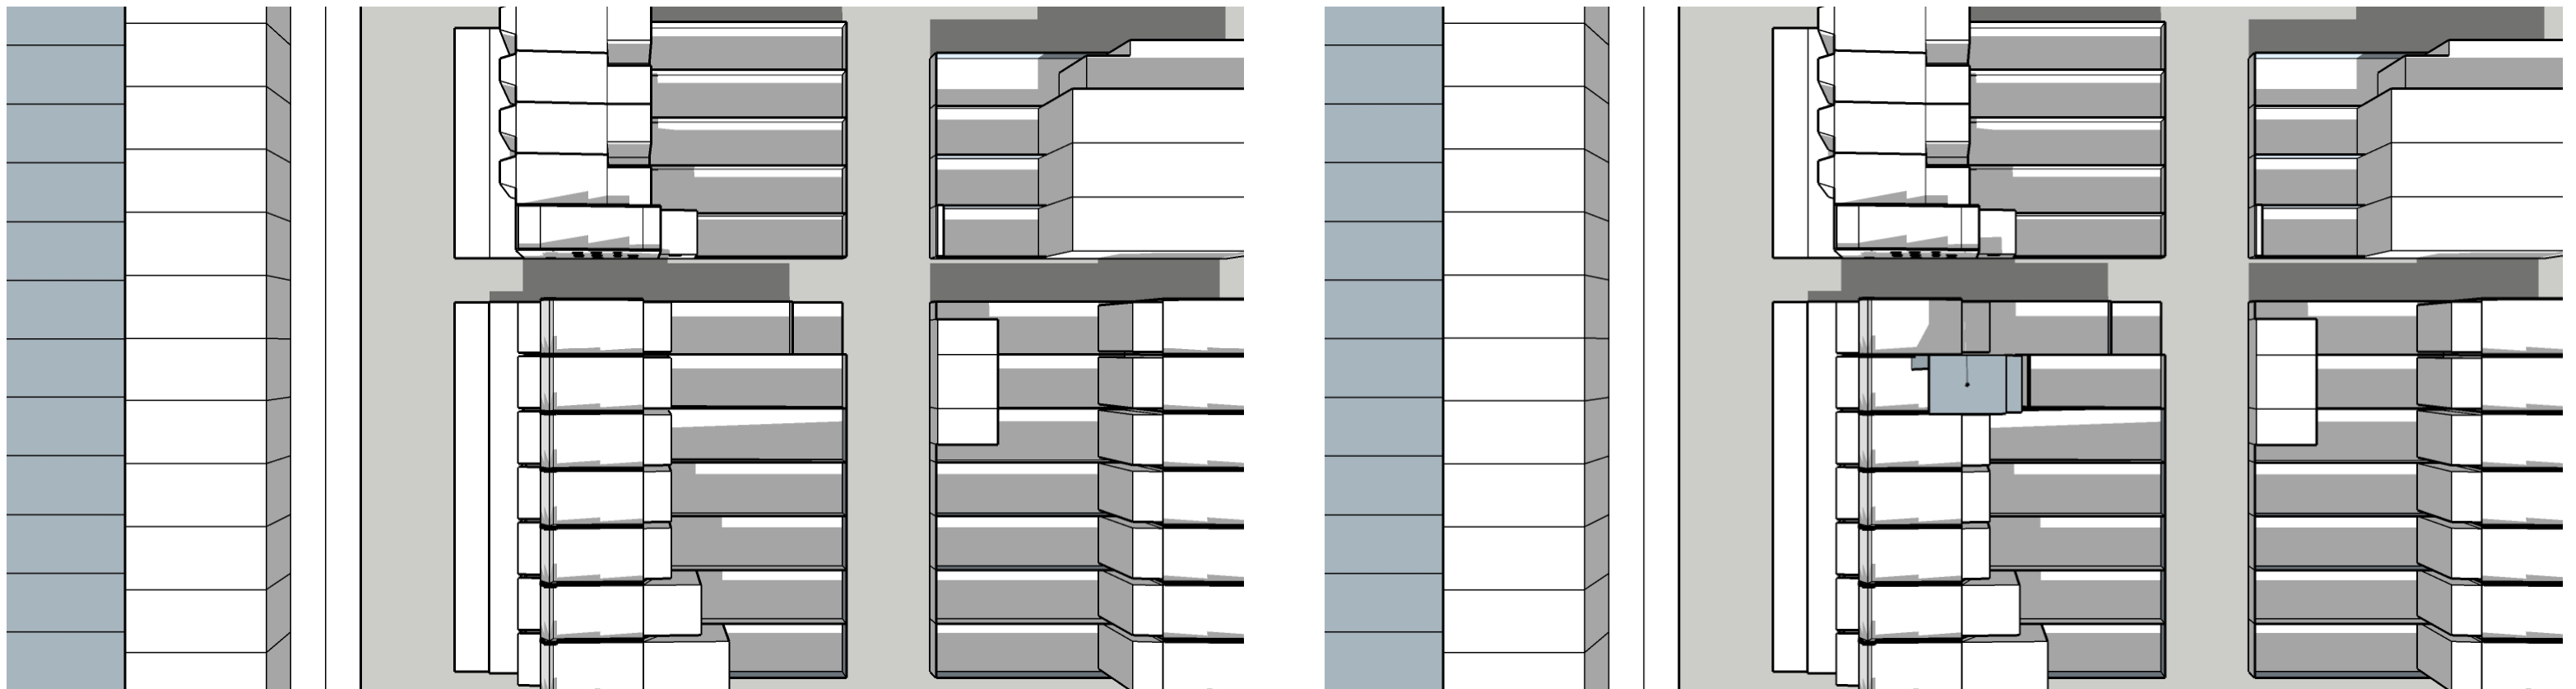

232 10TH STREET SE
SUN STUDY

EXISTING

DECEMBER 21ST 7:00 AM

PROPOSED

EXISTING

DECEMBER 21ST 8:00 AM

PROPOSED

232 10TH STREET SE
SUN STUDY

EXISTING

PROPOSED

DECEMBER 21ST 9:00 AM

EXISTING

PROPOSED

DECEMBER 21ST 10:00 AM

232 10TH STREET SE
SUN STUDY

EXISTING

DECEMBER 21ST 11:00 AM

PROPOSED

EXISTING

DECEMBER 21ST 12:00 PM

PROPOSED

232 10TH STREET SE
SUN STUDY

EXISTING

DECEMBER 21ST 1:00 PM

PROPOSED

EXISTING

DECEMBER 21ST 2:00 PM

PROPOSED

232 10TH STREET SE
SUN STUDY

EXISTING

DECEMBER 21ST 3:00 PM

PROPOSED