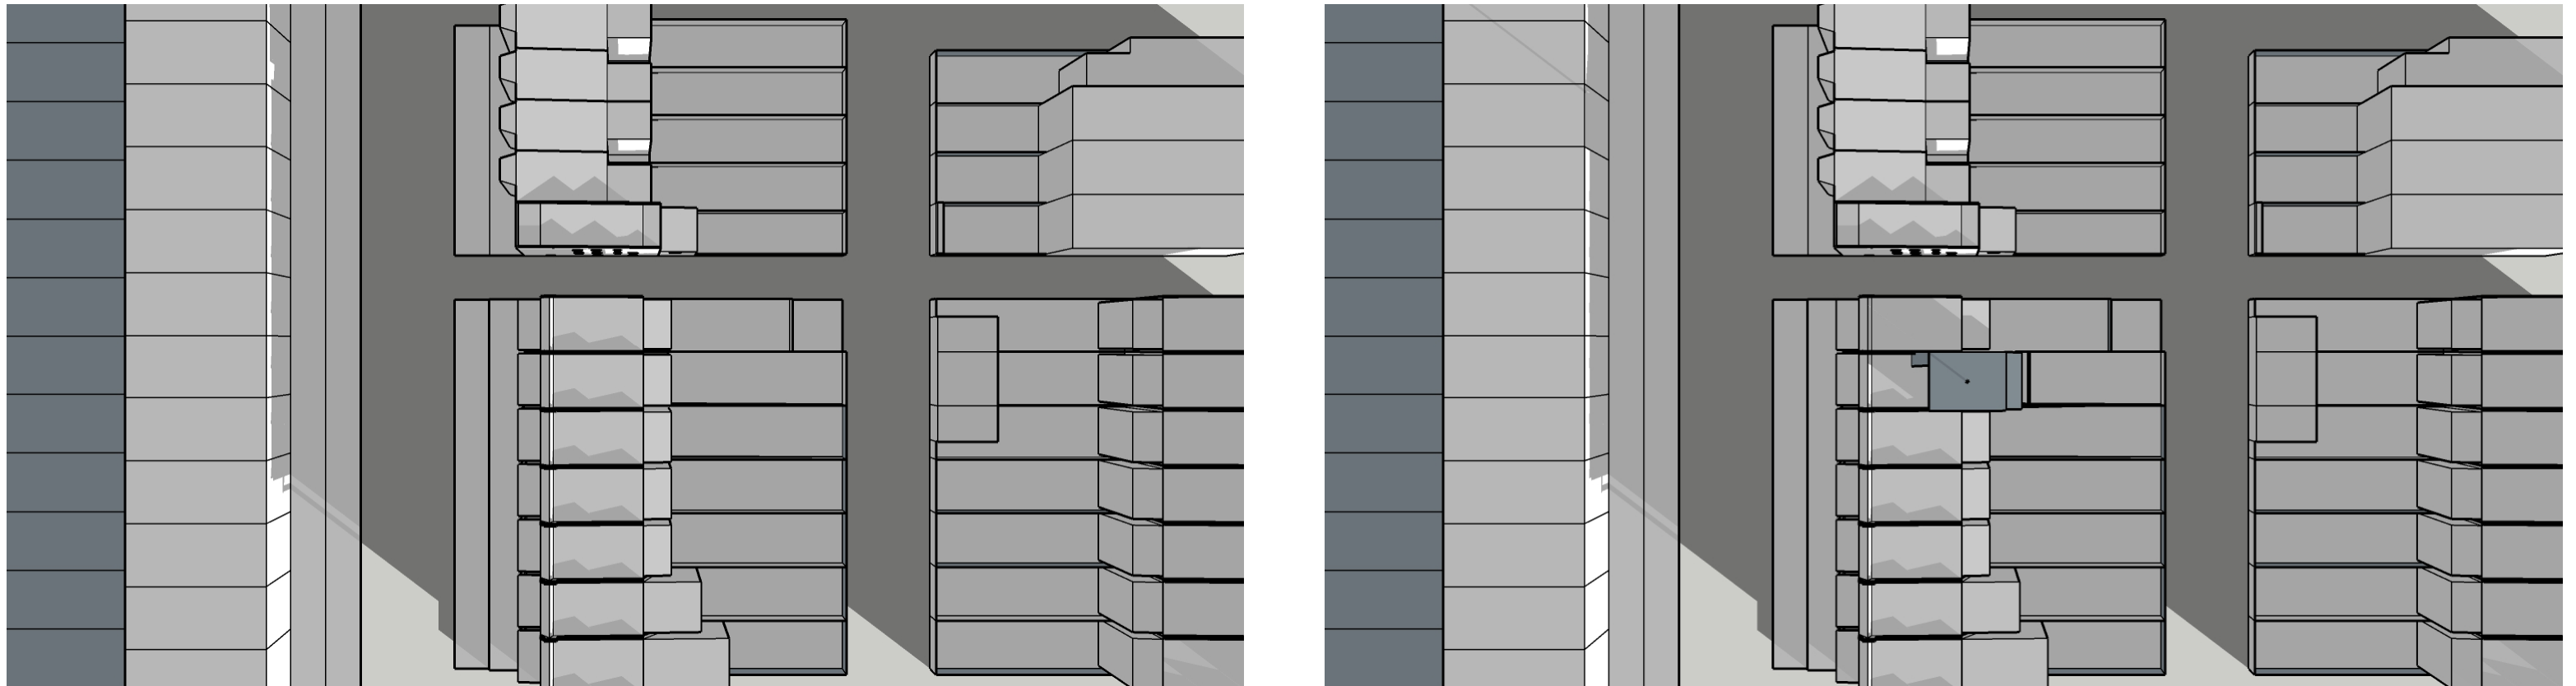

232 10TH STREET SE
SUN STUDY

EXISTING

DECEMBER 21ST 7:00 AM

PROPOSED

EXISTING

DECEMBER 21ST 8:00 AM

PROPOSED

232 10TH STREET SE
SUN STUDY

EXISTING

PROPOSED

DECEMBER 21ST 9:00 AM

EXISTING

PROPOSED

DECEMBER 21ST 10:00 AM

232 10TH STREET SE
SUN STUDY

EXISTING

DECEMBER 21ST 11:00 AM

PROPOSED

EXISTING

DECEMBER 21ST 12:00 PM

PROPOSED

232 10TH STREET SE
SUN STUDY

EXISTING

DECEMBER 21ST 1:00 PM

PROPOSED

EXISTING

DECEMBER 21ST 2:00 PM

PROPOSED

232 10TH STREET SE
SUN STUDY

EXISTING

DECEMBER 21ST 3:00 PM

PROPOSED