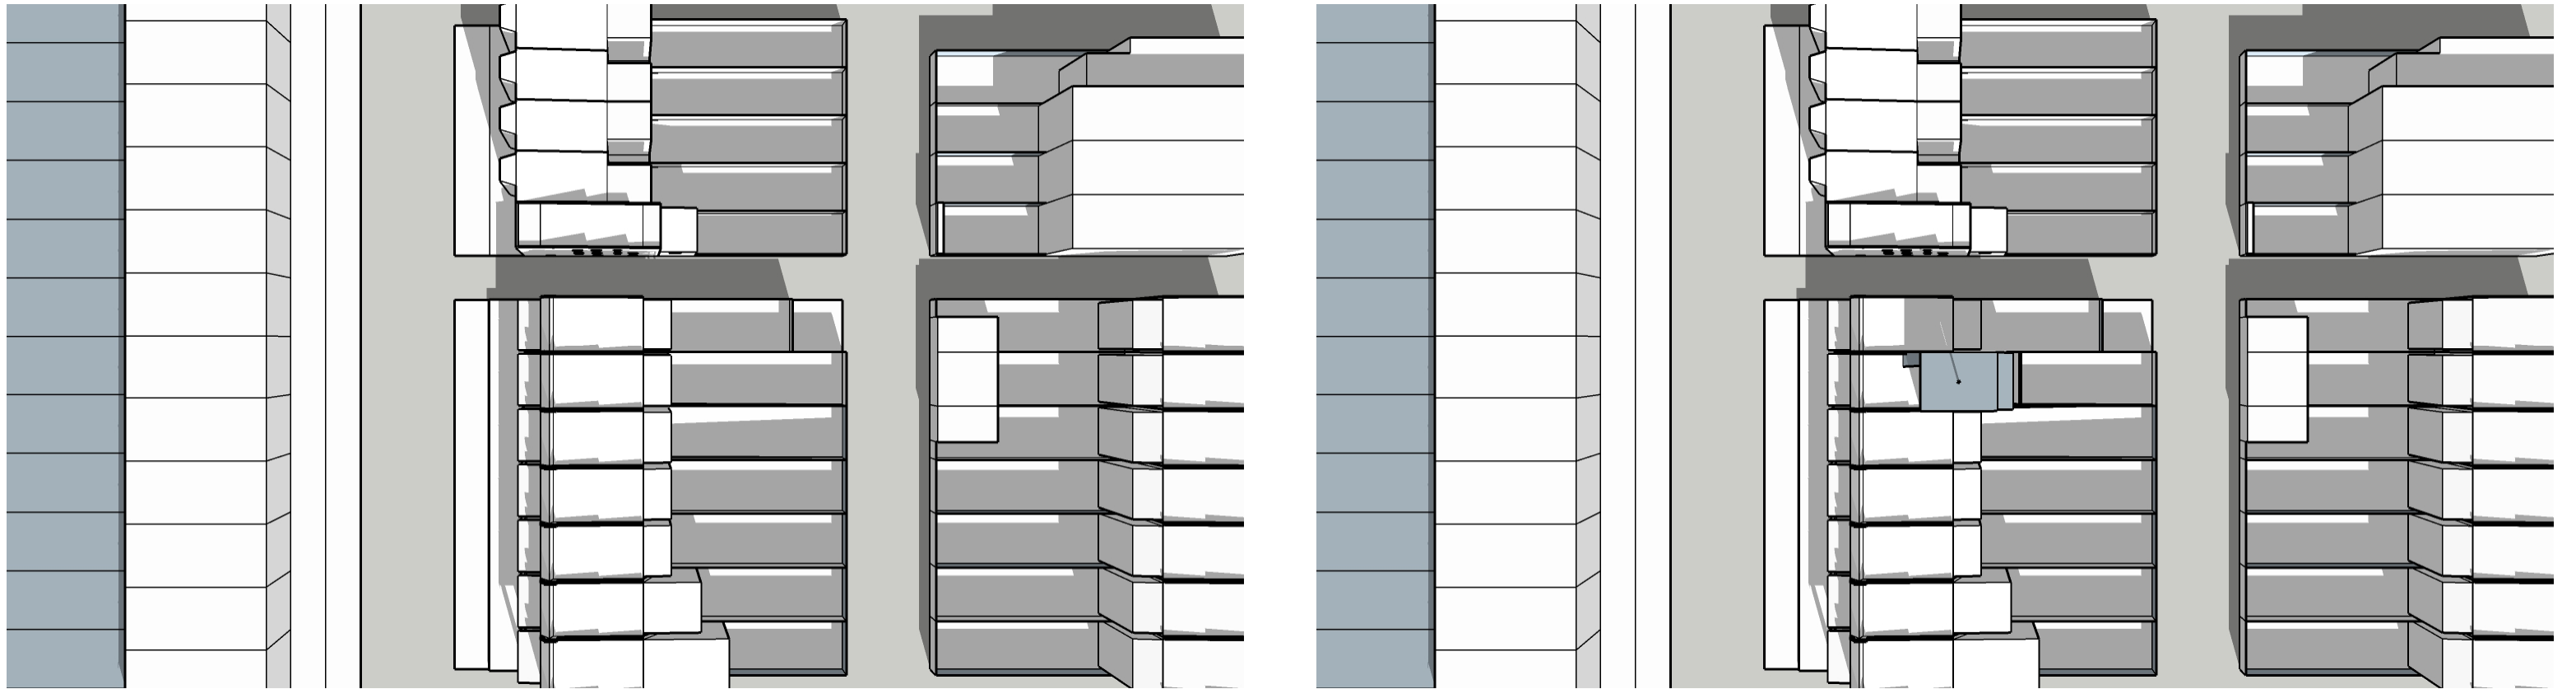

EXISTING

PROPOSED

DECEMBER 21ST 9:00 AM

EXISTING

PROPOSED

DECEMBER 21ST 10:00 AM

232 10TH STREET SE
SUN STUDY

EXISTING

DECEMBER 21ST 11:00 AM

PROPOSED

EXISTING

DECEMBER 21ST 12:00 PM

PROPOSED

232 10TH STREET SE
SUN STUDY

EXISTING

DECEMBER 21ST 1:00 PM

PROPOSED

EXISTING

DECEMBER 21ST 2:00 PM

PROPOSED

232 10TH STREET SE
SUN STUDY

EXISTING

DECEMBER 21ST 3:00 PM

PROPOSED