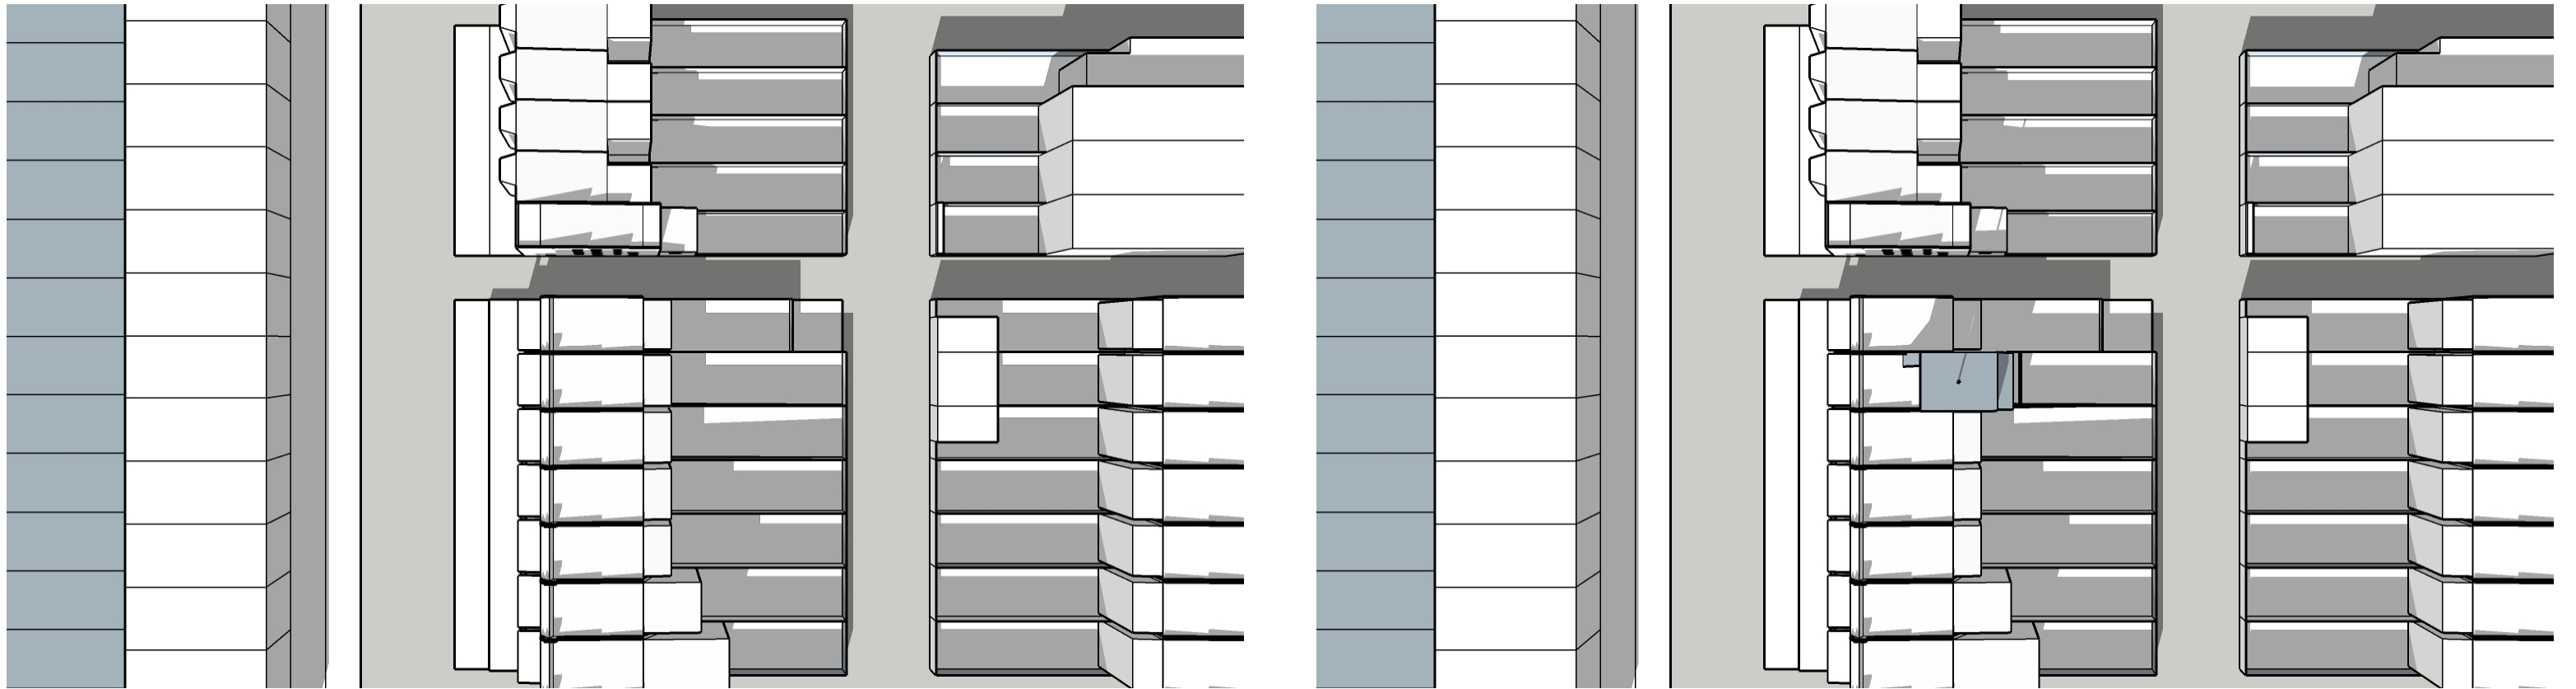

DECEMBER 21ST 11:00 AM

PROPOSED

EXISTING

DECEMBER 21ST 12:00 PM

PROPOSED

232 10TH STREET SE
SUN STUDY

EXISTING

DECEMBER 21ST 1:00 PM

PROPOSED

EXISTING

DECEMBER 21ST 2:00 PM

PROPOSED

232 10TH STREET SE
SUN STUDY

EXISTING

DECEMBER 21ST 3:00 PM

PROPOSED

EXISTING

DECEMBER 21ST 4:00 PM

PROPOSED

232 10TH STREET SE
SUN STUDY

EXISTING

DECEMBER 21ST 4:30 PM

PROPOSED

EXISTING