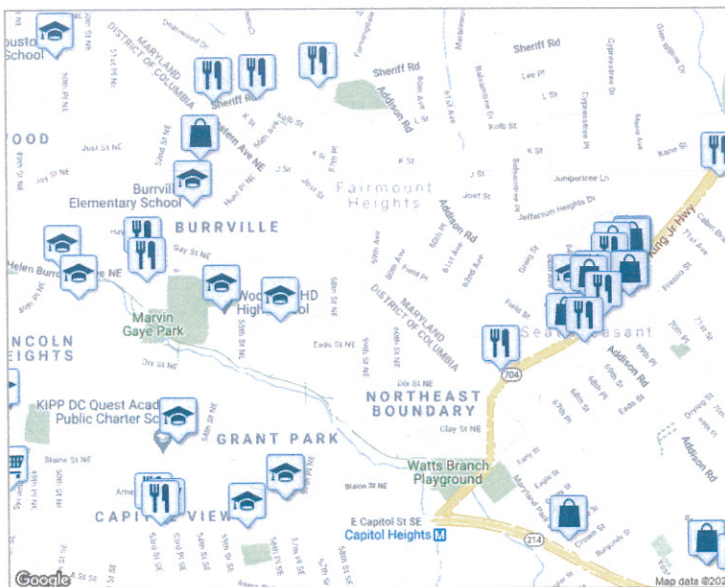

5900 Foote Street Northeast

A location in Washington

Commute to **Downtown Landover** ([/compare#edit-commutes](#))

12 min 36 min 26 min 60+ min

Favorite

Map

Nearby Apartments ([/apartments/search/5900-foote-st-ne-washington-dc-20019](#))

More about 5900 Foote Street Northeast (<https://www.redfin.com/DC/Washington/5900-Foote-St-NE-20019/home/82091099>)

Somewhat Walkable

Some errands can be accomplished on foot.

Bikeable

Mostly flat, some bike lanes.

About your score

Add scores to your site ([/professional/badges.php?address=5900 Foote Street Northeast 20019](#))

About this Location

5900 Foote Street Northeast has a Walk Score of 65 out of 100. This location is Somewhat Walkable so some errands can be accomplished on foot.

Nearby parks include Marvin Gaye Park, Marvin Gaye Park and Woodson Senior Recreation Center.

Nearby Public Transit

Rail lines:

Blue Metrorail Blue Line	0.6 mi
Silver Metrorail Silver Line	0.6 mi
Orange Metrorail Orange Line	1.3 mi