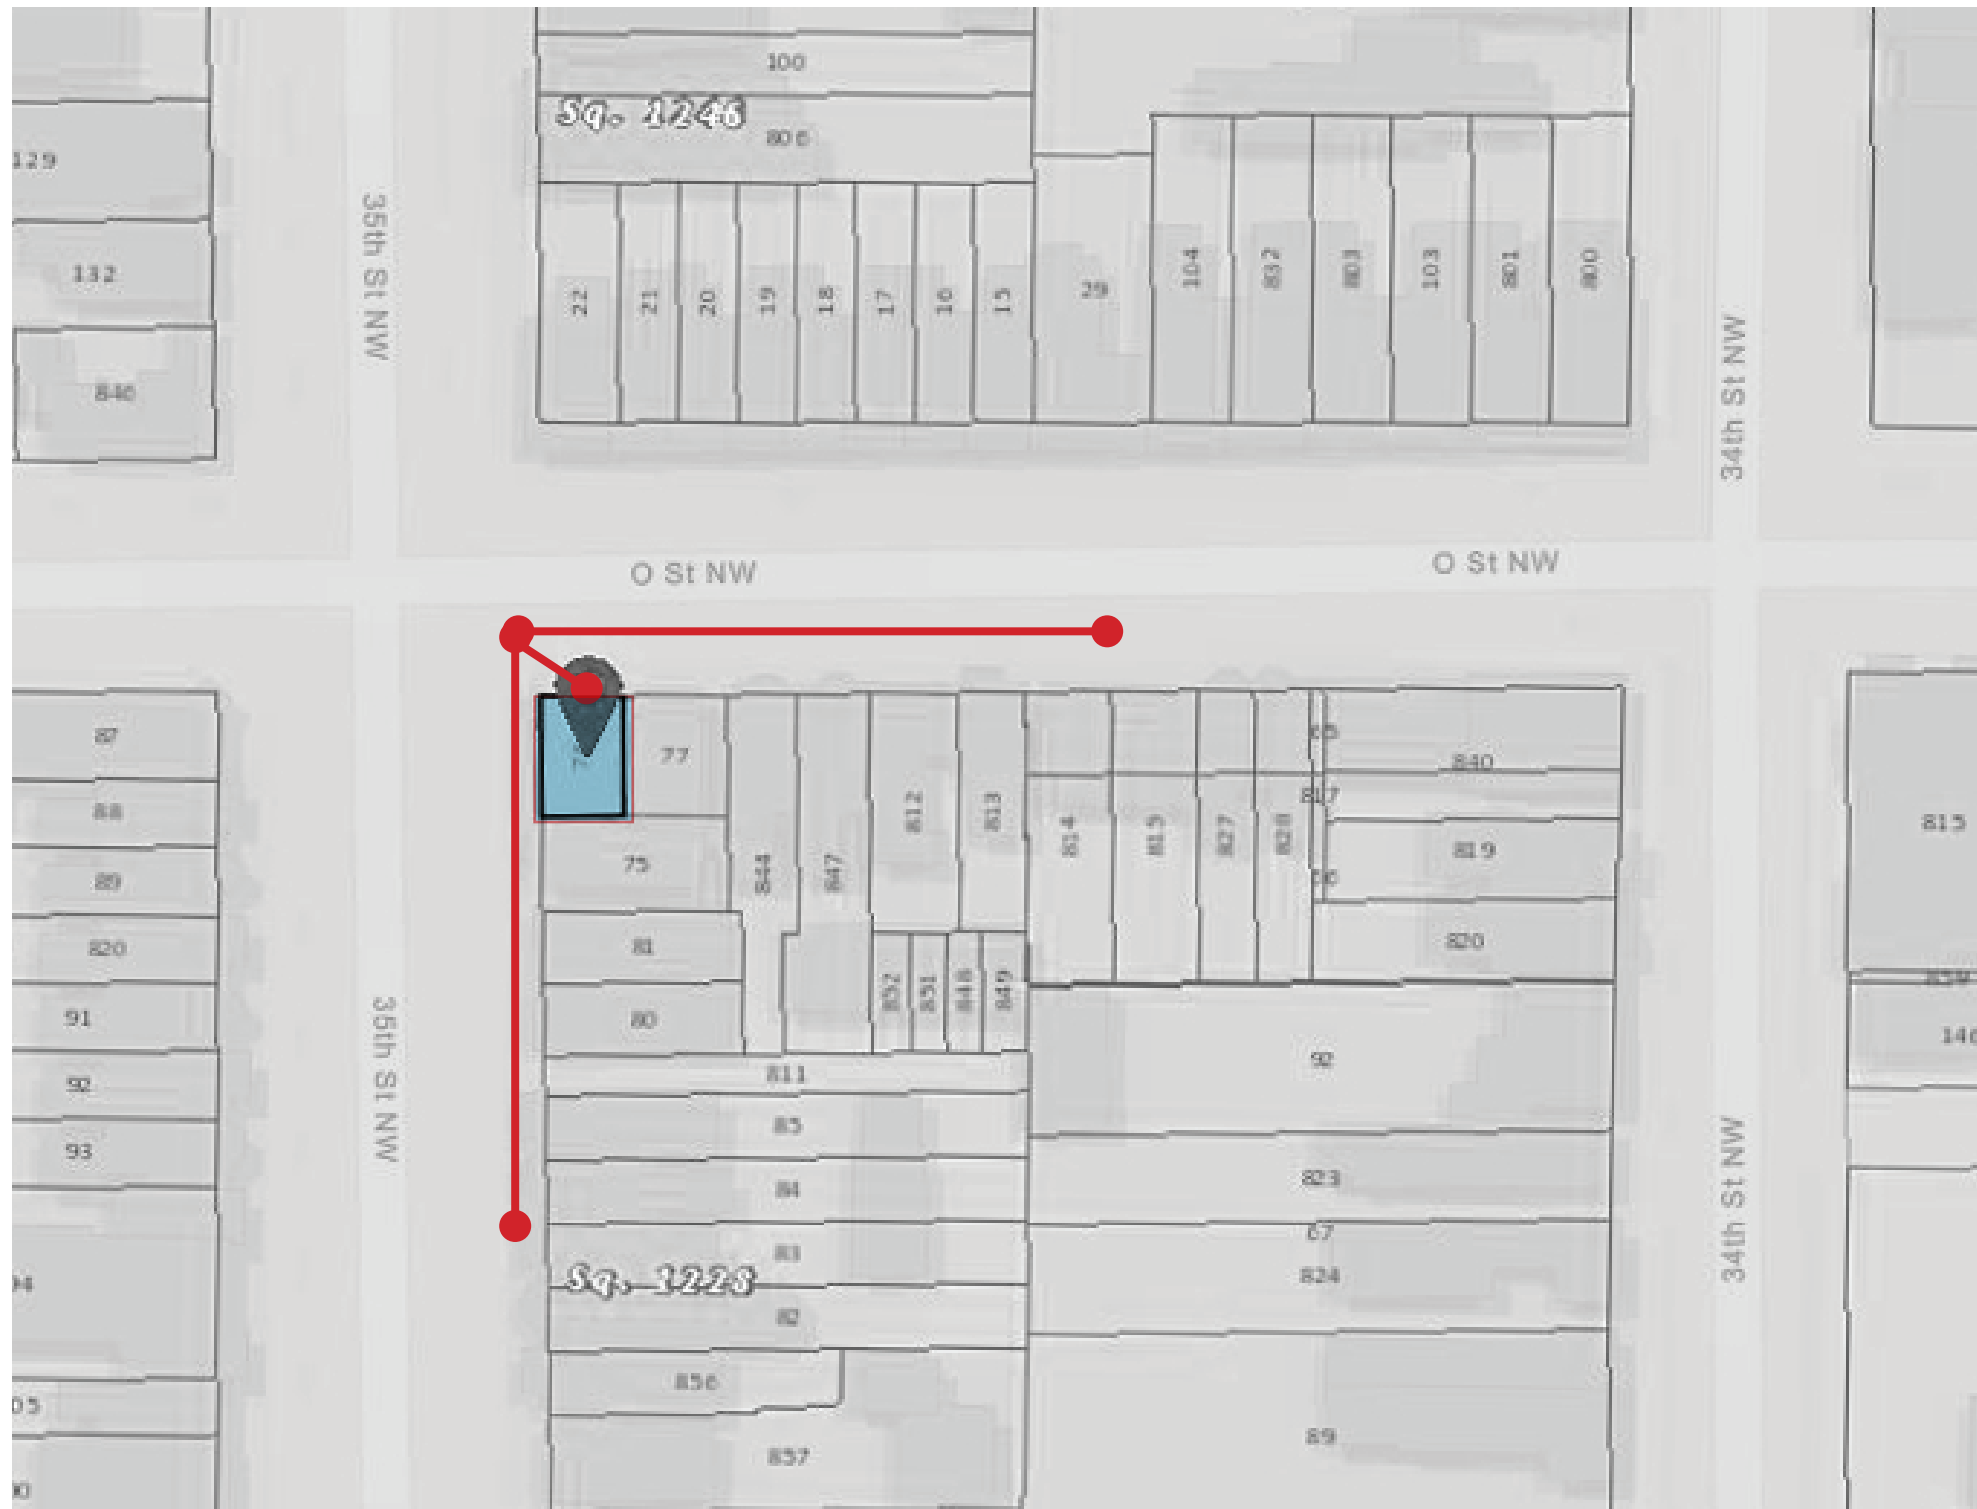

3428 O St NW,
Washington, DC 20007

Photo of 65 People queued outside Georgia Ave location of Call Your Mother's front door at 11am Sunday morning 9.29.2019

QUEUE LINE FOR CALL YOUR MOTHER BAGELS
AT GEORGIA AVE NW / LAMONT ST NW LOCATION

View of patio seating and queue line on Lamont St. NW

View of queue line on Georgia Ave NW

QUEUE LINE FOR CALL YOUR MOTHER BAGELS
AT GEORGIA AVE NW / LAMONT ST NW LOCATION

QUEUE LINE FOR CALL YOUR MOTHER BAGELS
AT GEORGIA AVE NW / LAMONT ST NW LOCATION

65 People = Approximately 24”
 per person + 6” for
 Adjusting stance
 =30” per person
 x 65 People = 1950
 / 12 =

Approx. 162 linear
 feet of queue line

65 People = Estimated queue line to
 3414 O St NW
 Or
 1317 35th St NW

QUEUE LINES FOR CALL YOUR MOTHER BAGELS
 AT GEORGETOWN’S 35TH & O ST NW LOCATION

QUEUE LINE ESTIMATED ON O ST NW

QUEUE LINE ESTIMATED ON 35TH ST NW