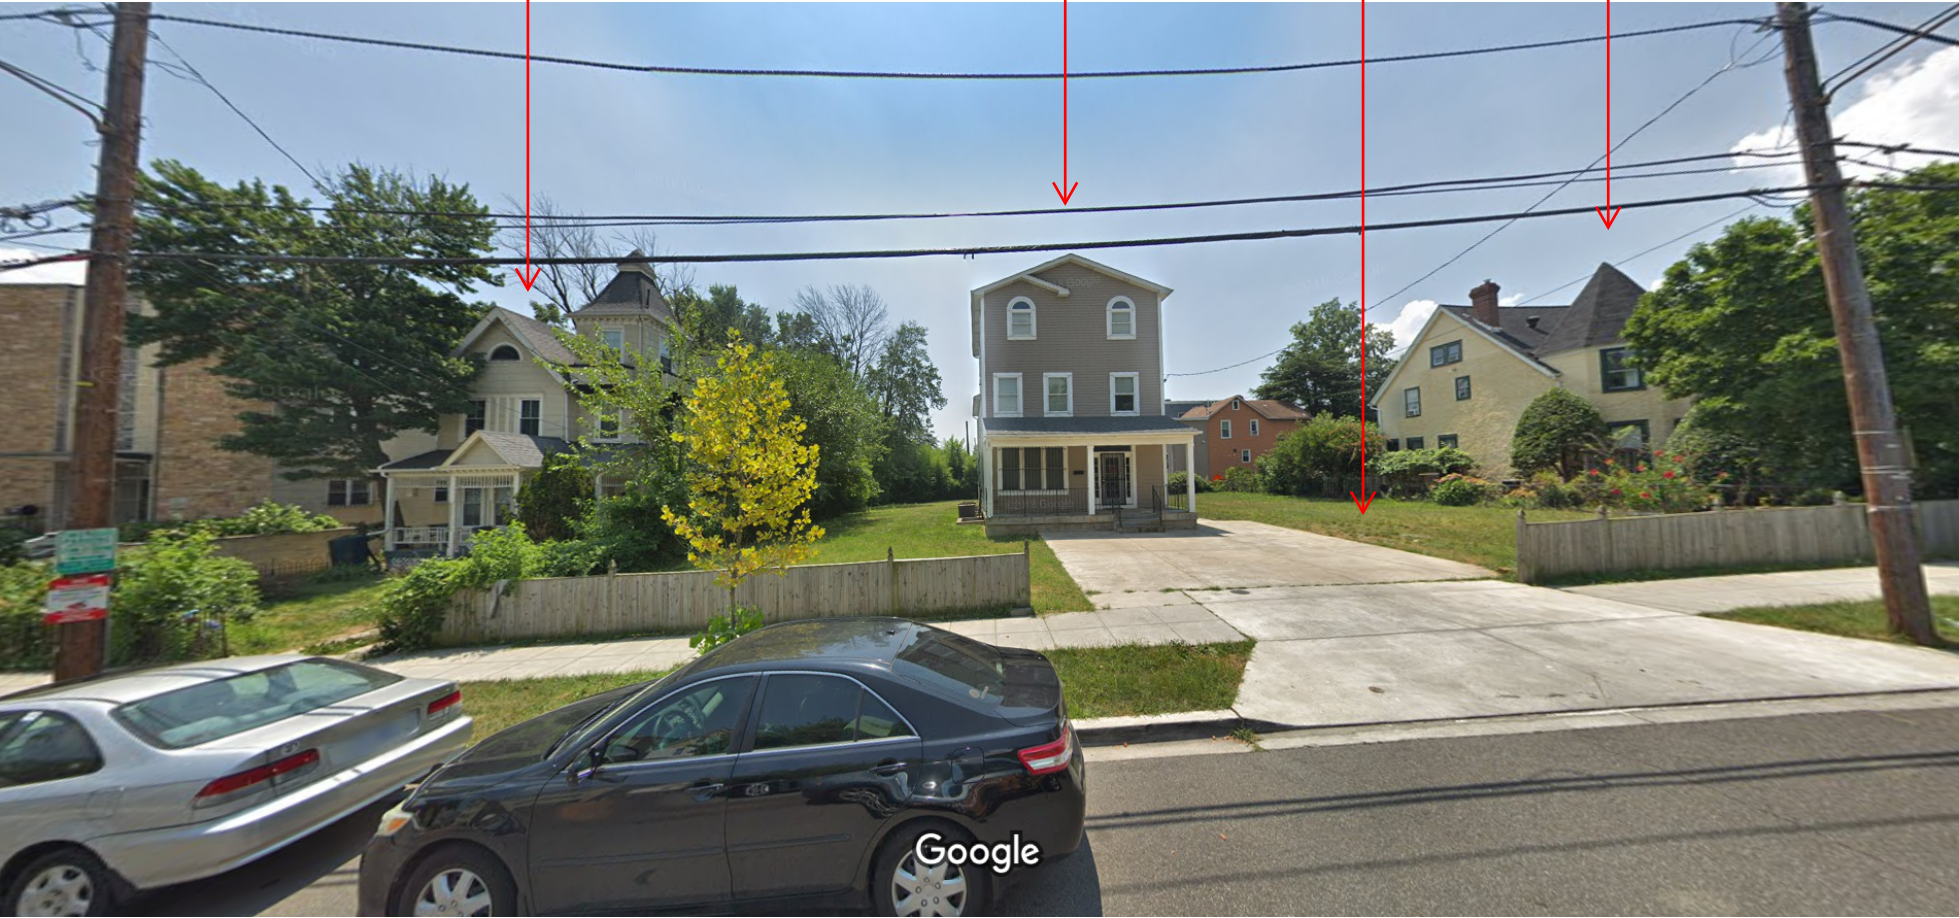

718 LAWRENCE ST NE

728 LAWRENCE ST NE

730 LAWRENCE ST NE

Image capture: Jul 2018 © 2019 Google

LAWRENCE ST NE - STREET VIEW
(CROSS STREET FROM 711 LAWRENCE ST NE)

Board of Zoning Adjustment
District of Columbia
CASE NO.20131
EXHIBIT NO.10A3

705 LAWRENCE ST NE

717 LAWRENCE ST NE

711 LAWRENCE ST NE

701 LAWRENCE ST NE

LAWRENCE ST NE - STREET VIEW

3654 0810 06/21/2004

NEIGHBORING PROPERTY -
728 LAWRENCE ST NE -
BEFORE & AFTER 2011 RENOVATION