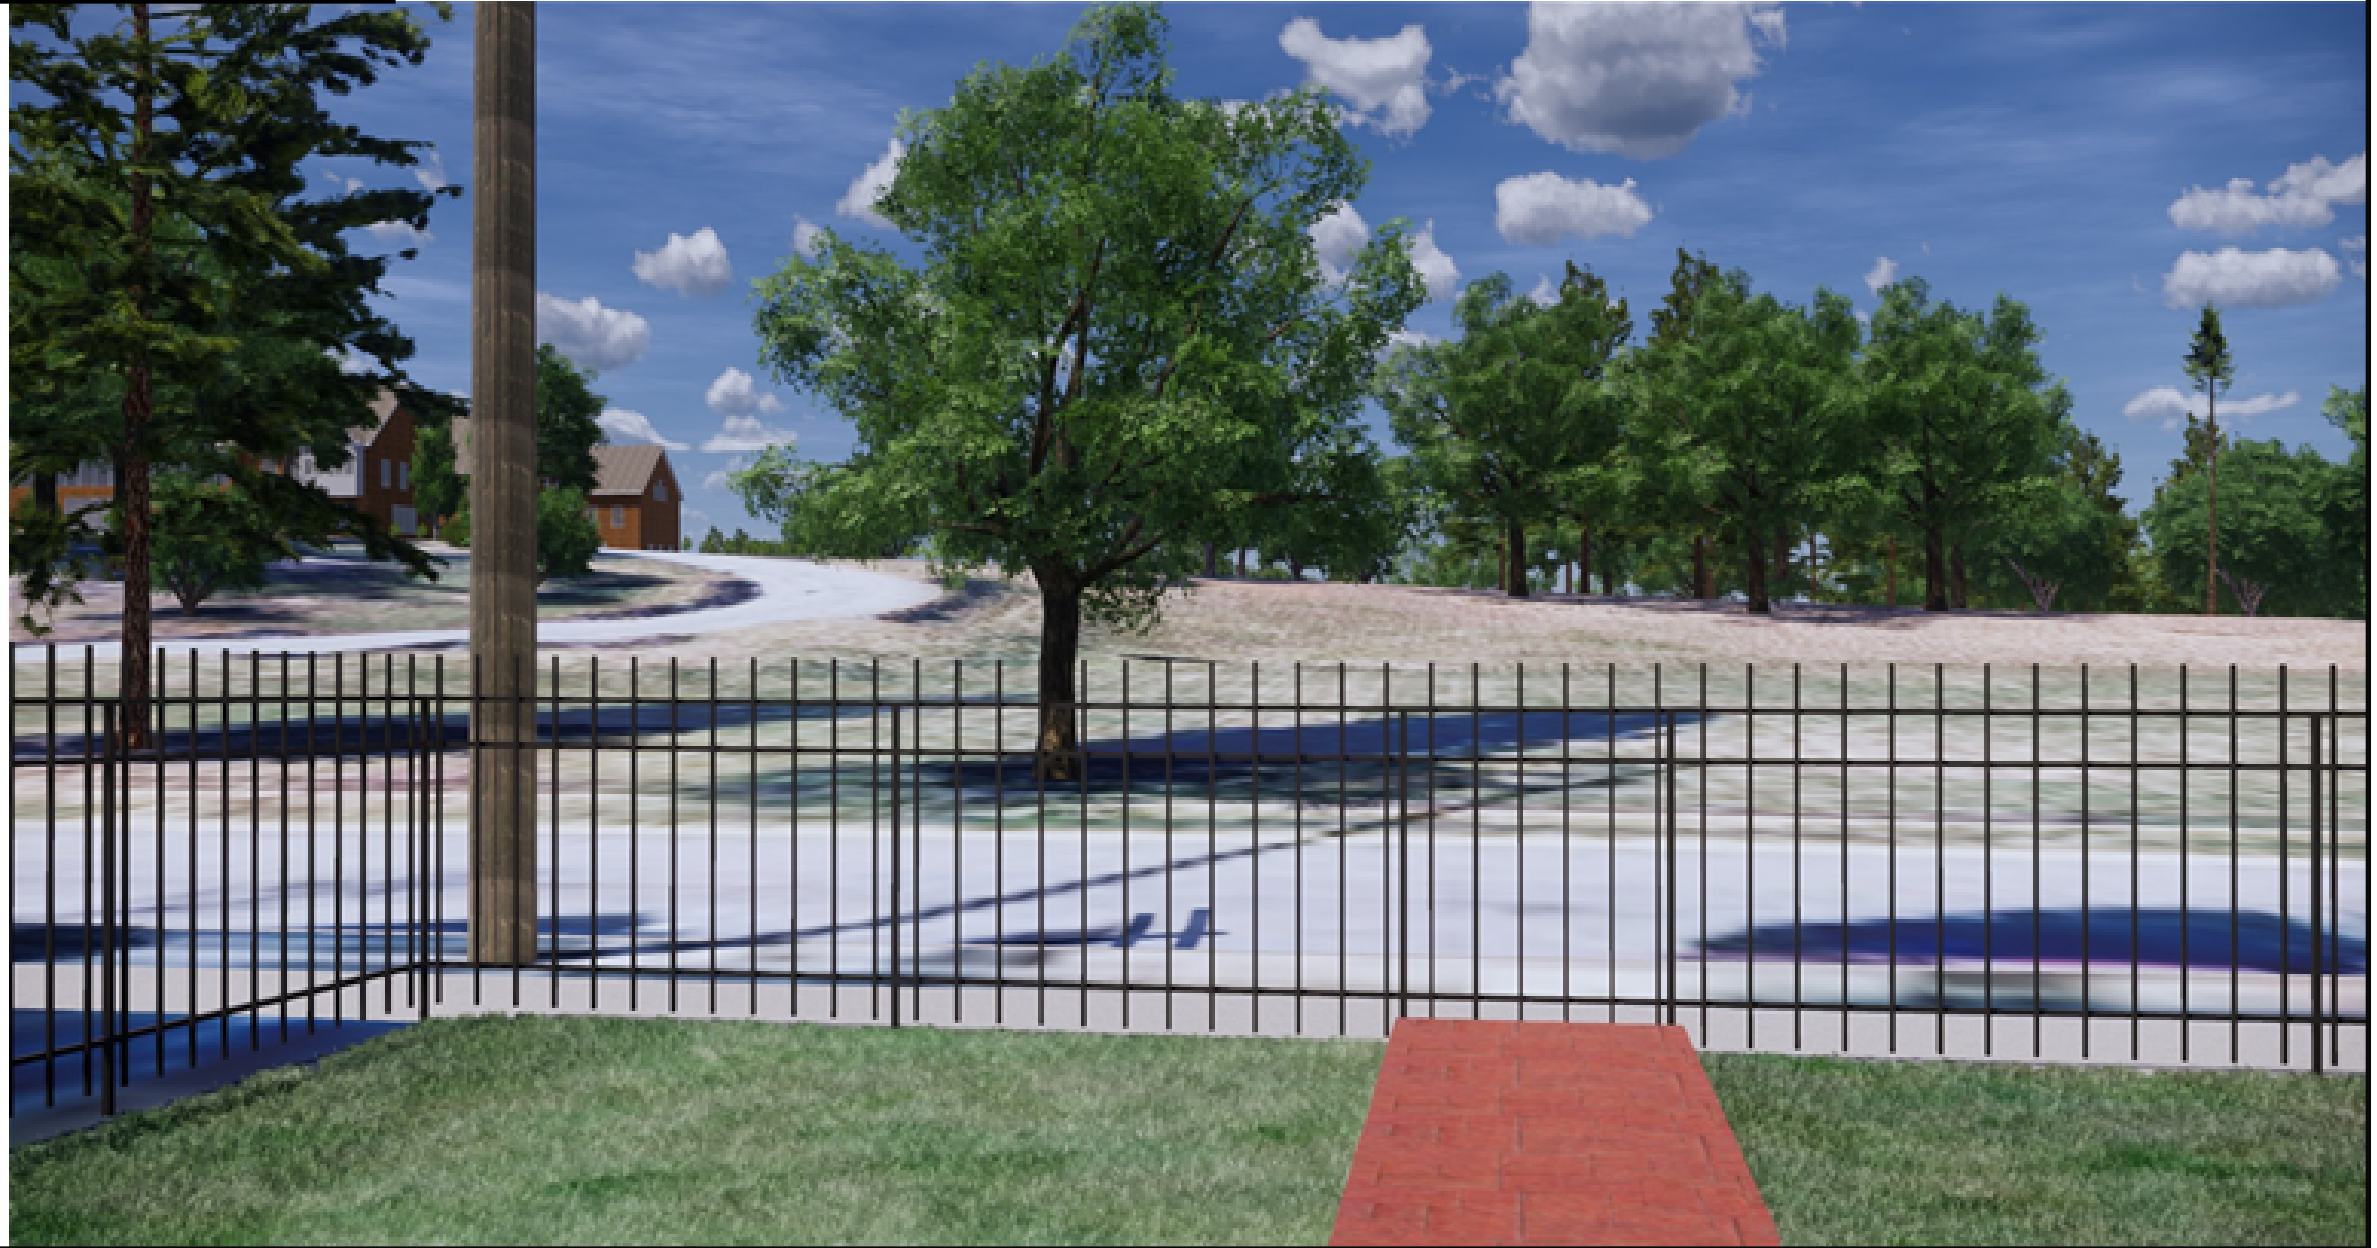

Otis St. NE
Street Level View

23' elevation difference from street level to crest of hill

Solar Energy Services, Inc.
1514 Jabez Run, Suite # 103 Millersville Maryland, 21108

Catholic Charities
2800 Otis St. NE
Washington, DC 20018