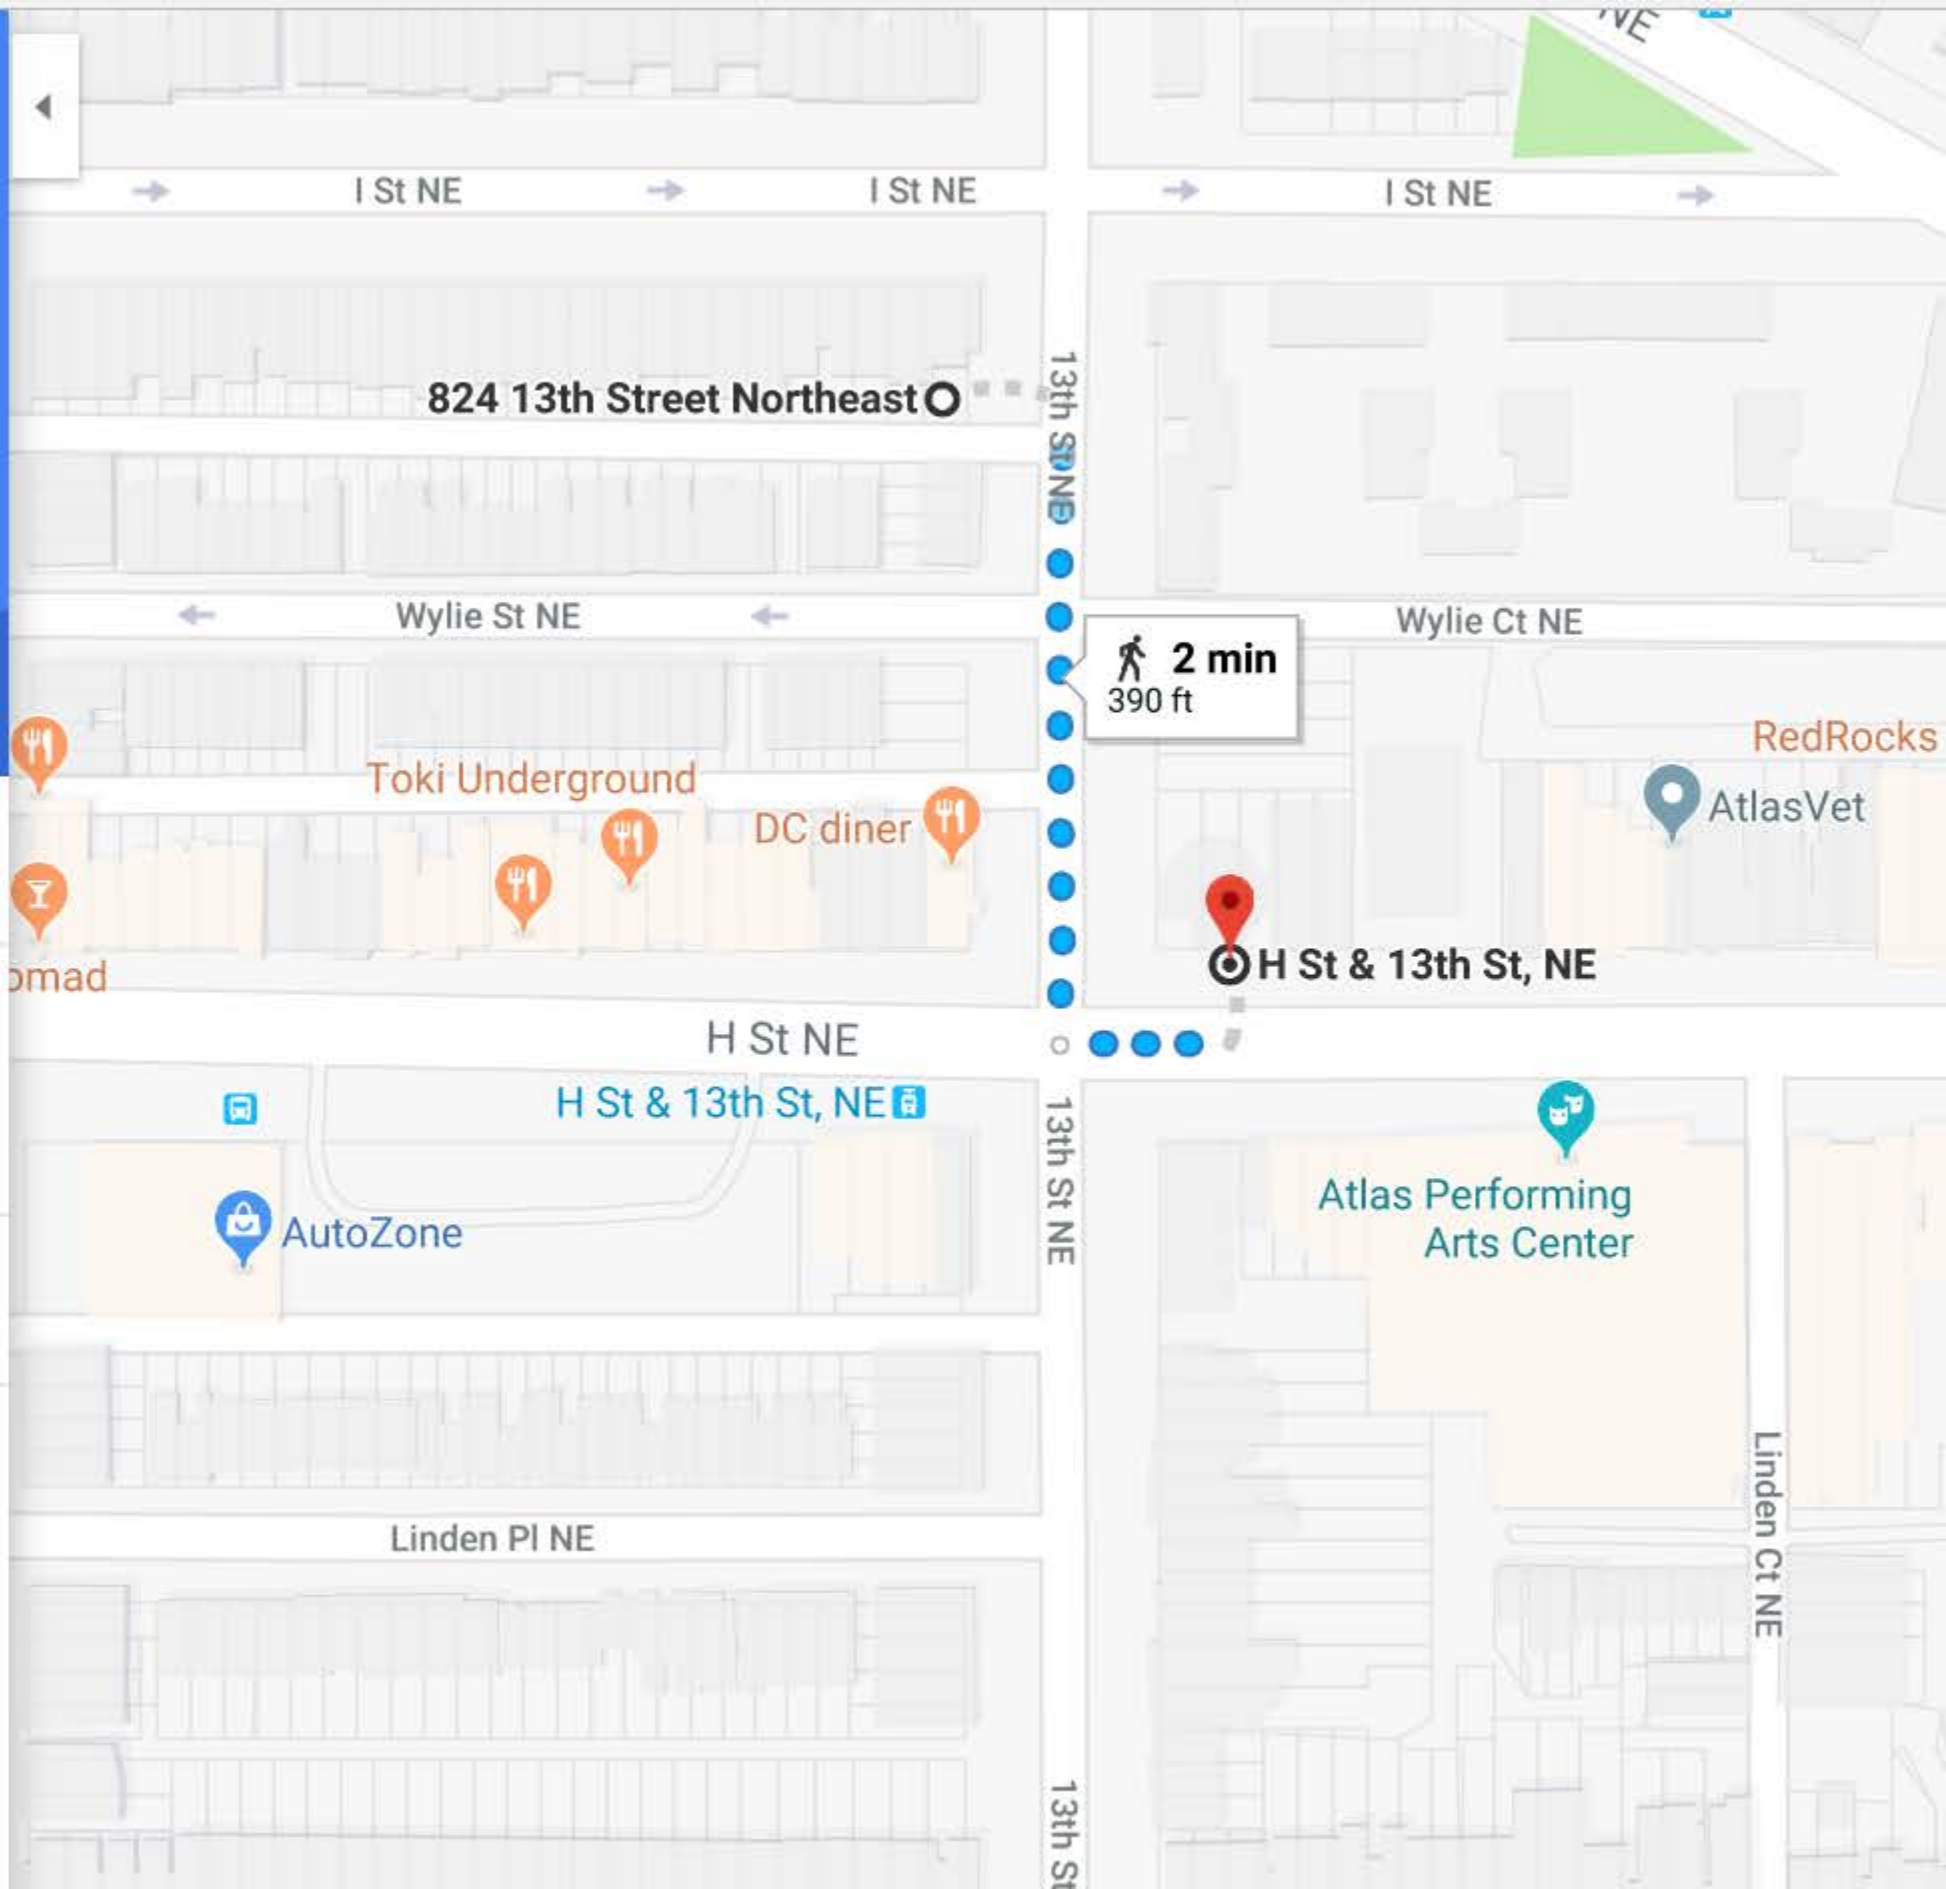

OPTIONS

Send directions to your phone

via 13th St NE 1 min

DETAILS

377 ft

Mostly flat

824 13th St NE, Washington, DC 20002

H St & 13th St, NE, Washington, DC 20002

Add destination

OPTIONS

Send directions to your phone

via 13th St NE 2 min

390 ft

DETAILS

Mostly flat

824 13th St NE, Washington, DC 20002

Capital Bikeshare, 1201-, 1299 Neal St

Add destination

OPTIONS

Send directions to your phone

via Trinidad Ave NE 7 min 0.3 mile

via Neal St NE 8 min 0.4 mile

via Florida Ave NE, Montello Ave NE and Neal St NE 9 min 0.4 mile

All routes are mostly flat

824 13th Street Northeast

824 13th St NE, Washington, DC 20002

H St NE & 11th St NE, Washington, DC 2

Add destination

OPTIONS

Send directions to your phone

via 13th St NE and H St NE
5 min
0.2 mile
DETAILS