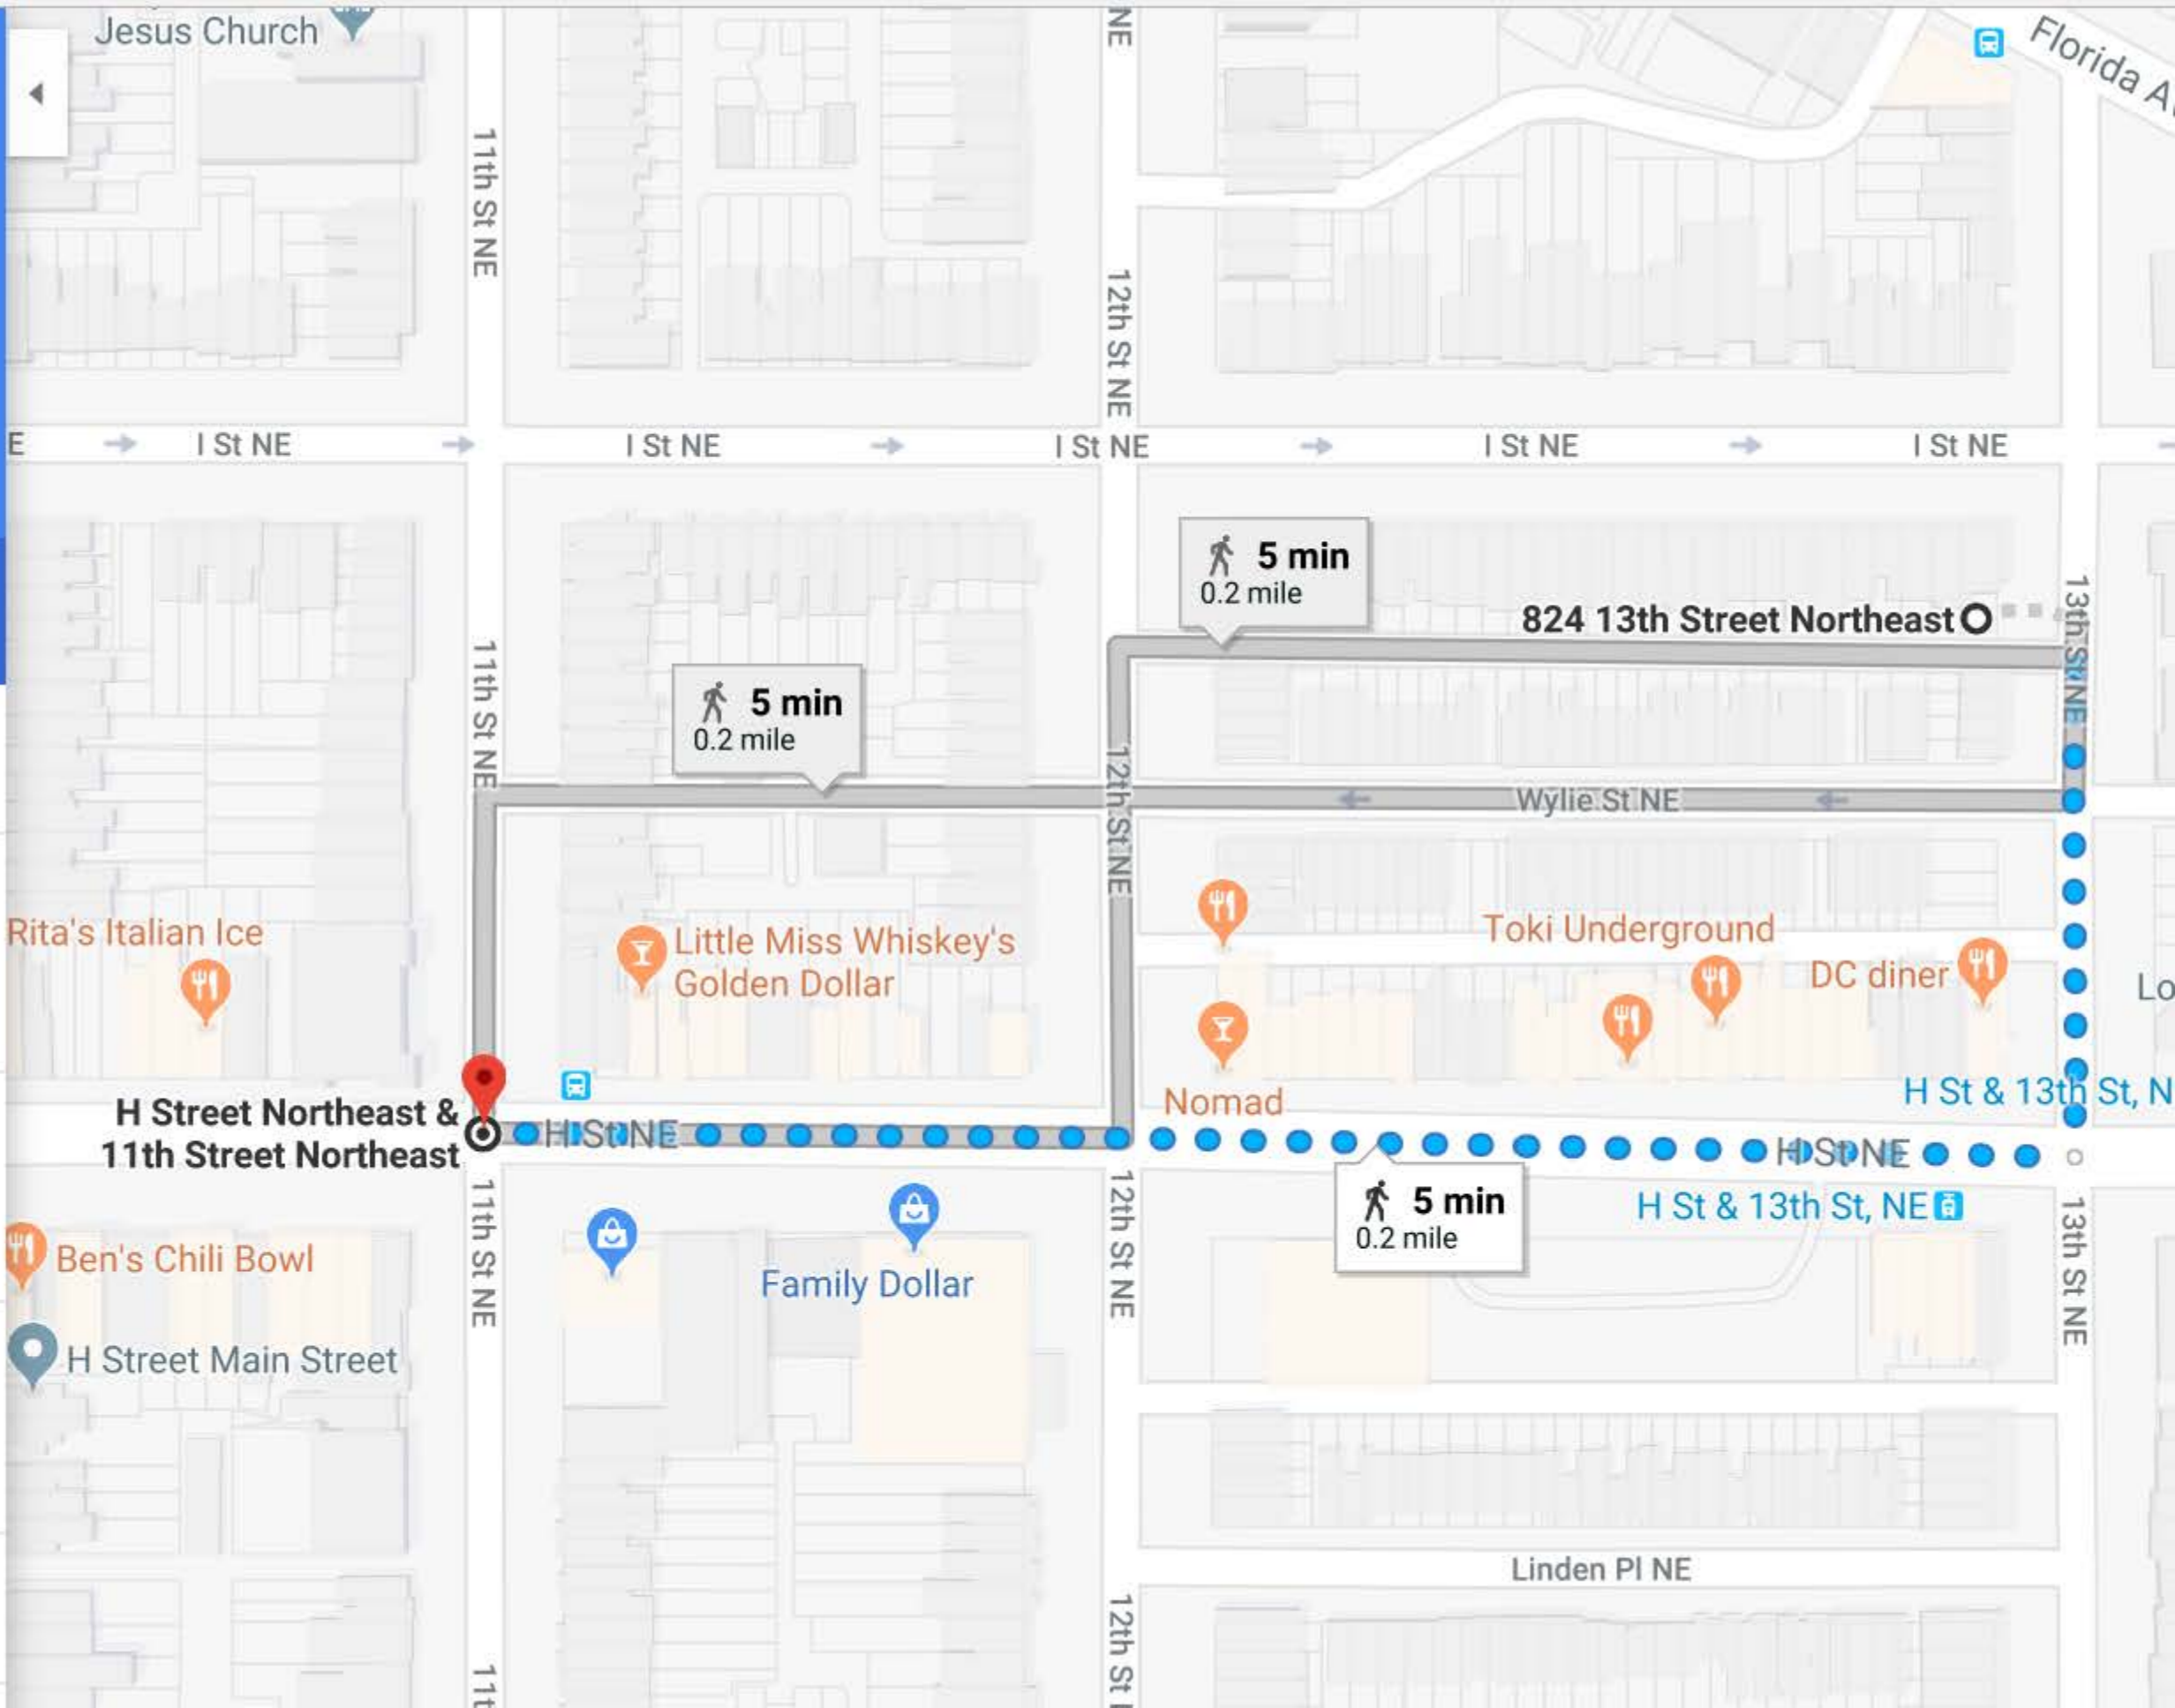

Add destination

OPTIONS

Send directions to your phone

via 13th St NE 2 min

390 ft

DETAILS

Mostly flat

824 13th St NE, Washington, DC 20002

Capital Bikeshare, 1201-, 1299 Neal St

Add destination

OPTIONS

Send directions to your phone

via Trinidad Ave NE 7 min 0.3 mile

via Neal St NE 8 min 0.4 mile

via Florida Ave NE, Montello Ave NE and Neal St NE 9 min 0.4 mile

All routes are mostly flat

824 13th Street Northeast

824 13th St NE, Washington, DC 20002

H St NE & 11th St NE, Washington, DC 2

Add destination

OPTIONS

Send directions to your phone

via 13th St NE and H St NE
5 min
0.2 mile
DETAILS

via H St NE
5 min
0.2 mile

via Wylie St NE and Atlas Ct NE
5 min
0.2 mile

All routes are mostly flat

Address, neighborhood, or zip

Vehicle Type ▾

11th & H St NE (On Street)

Honda CR-V

\$19.11/h