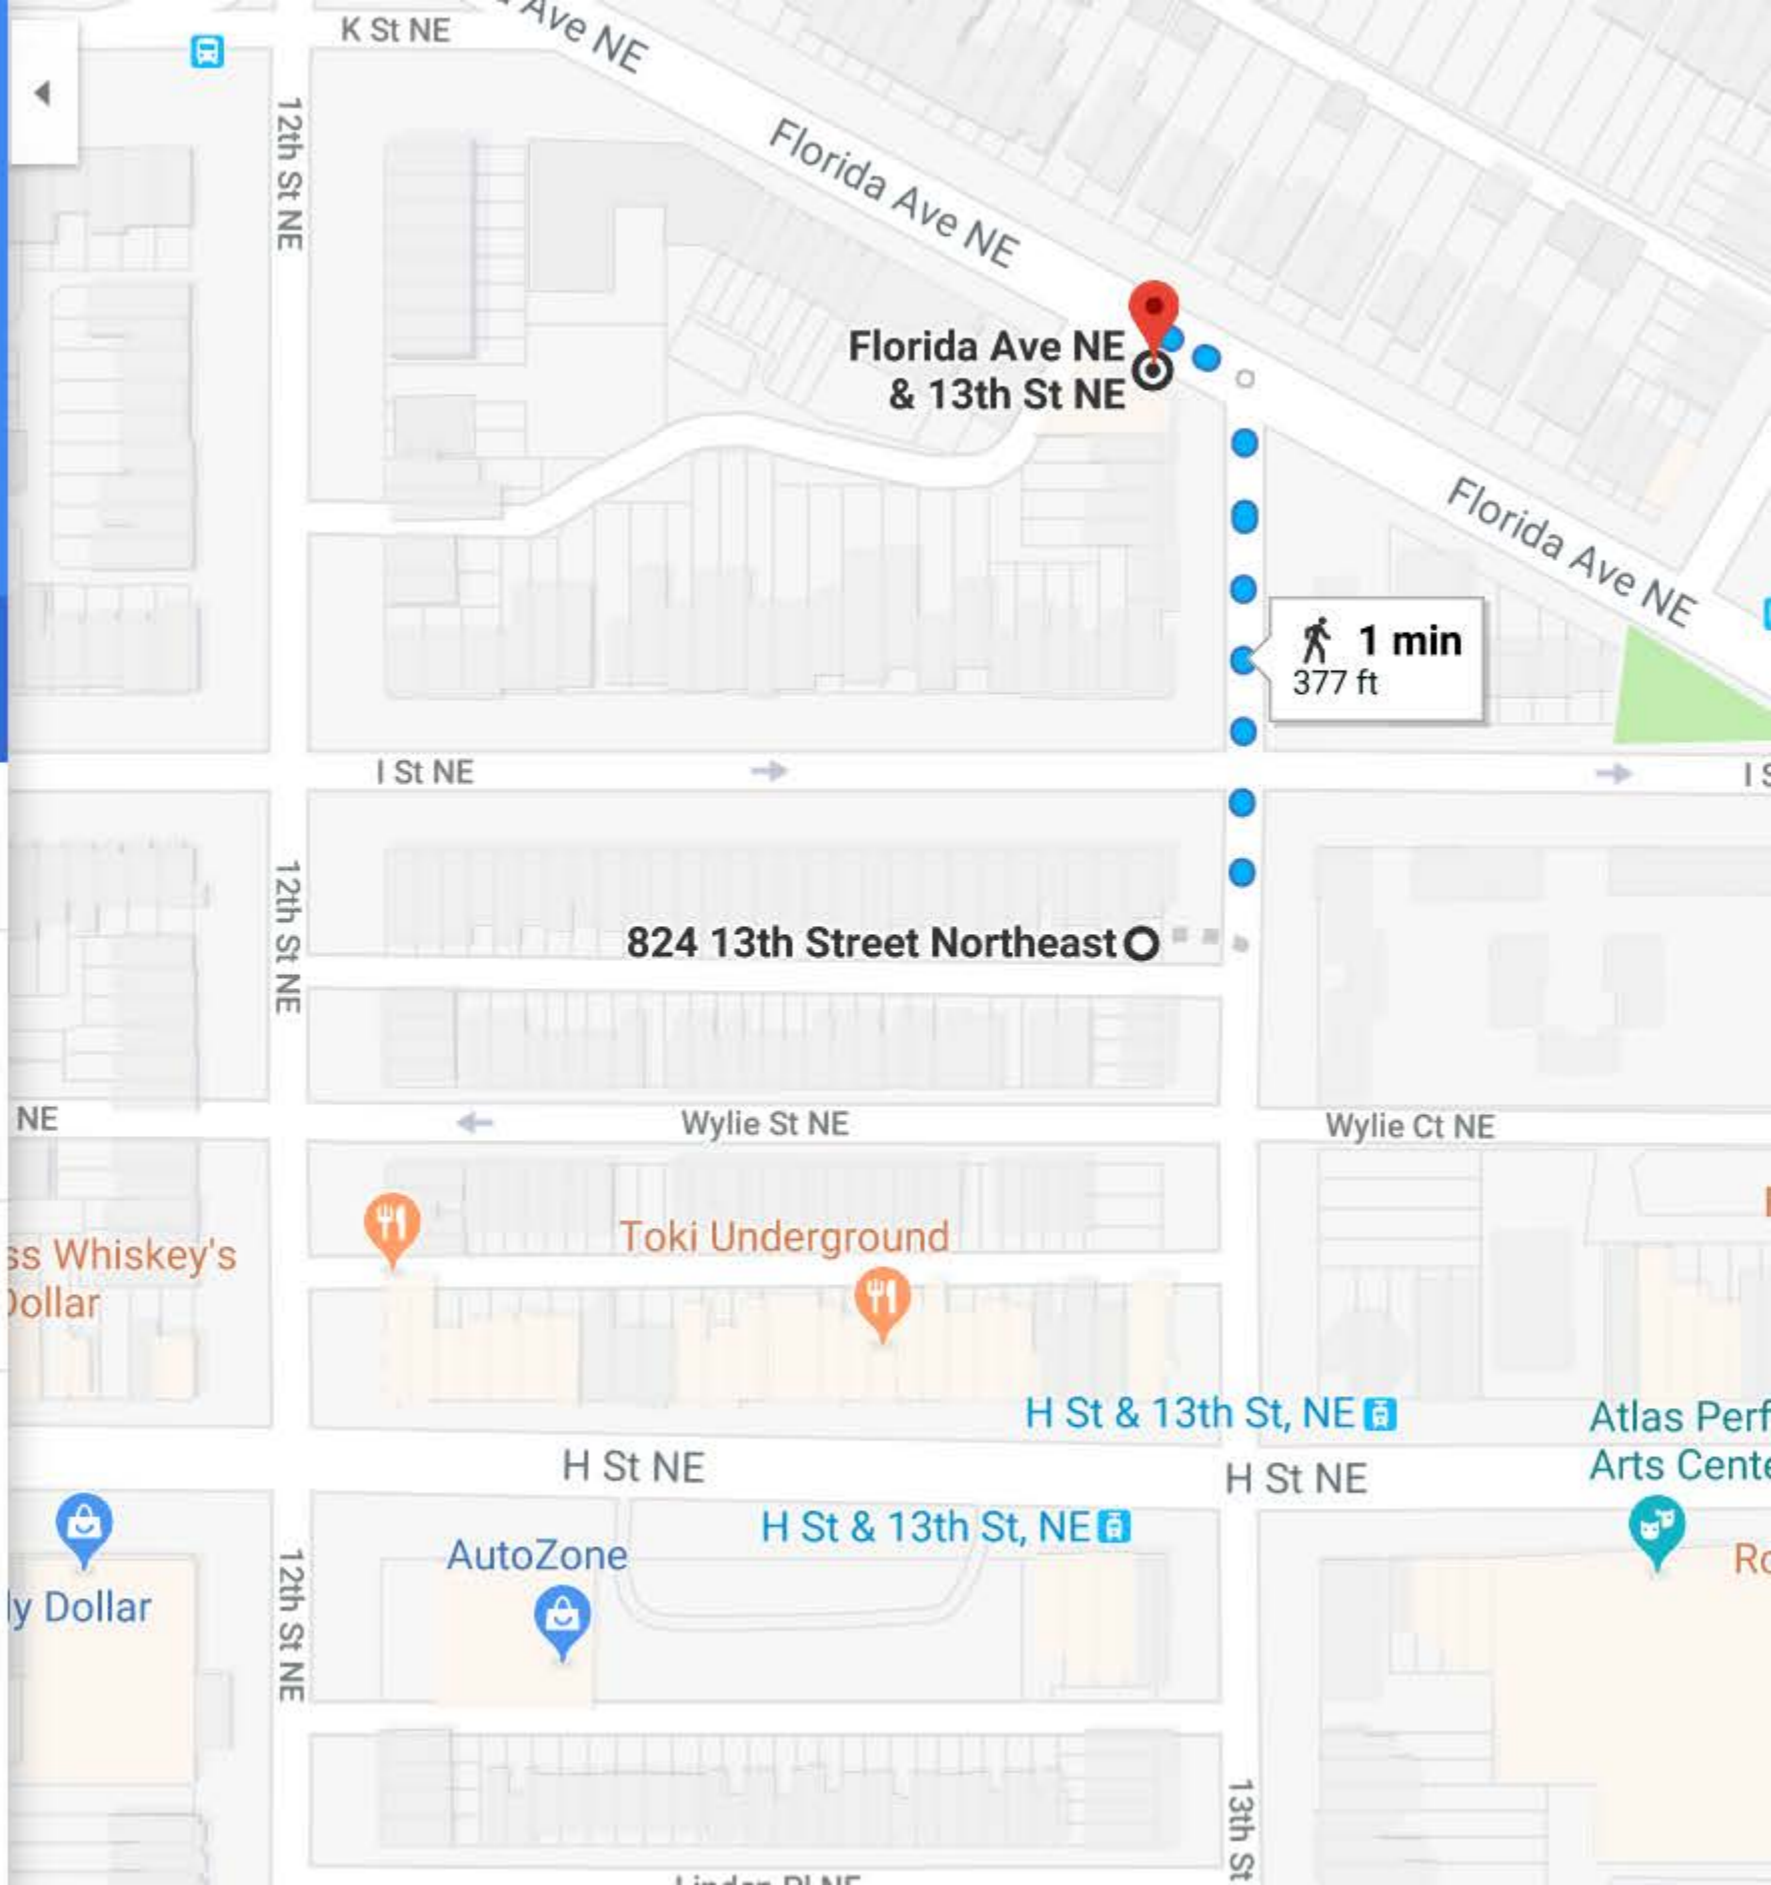

Measurement Tools

Print Tool

My Maps

Link Tools

Board of Zoning Adjustment
 District of Columbia
 CASE NO. 19854
 EXHIBIT NO. 14

824 13th St NE, Washington, DC 20002

Florida Ave NE & 13th St NE, Washingto

Add destination

OPTIONS

Send directions to your phone

via 13th St NE 1 min

DETAILS

377 ft

Mostly flat

824 13th St NE, Washington, DC 20002

H St & 13th St, NE, Washington, DC 20002

Add destination

OPTIONS

Send directions to your phone

via 13th St NE 2 min

390 ft

DETAILS

Mostly flat

824 13th St NE, Washington, DC 20002

Capital Bikeshare, 1201-, 1299 Neal St

Add destination

OPTIONS

Send directions to your phone

via Trinidad Ave NE 7 min 0.3 mile

via Neal St NE 8 min 0.4 mile

via Florida Ave NE, Montello Ave NE and Neal St NE 9 min 0.4 mile