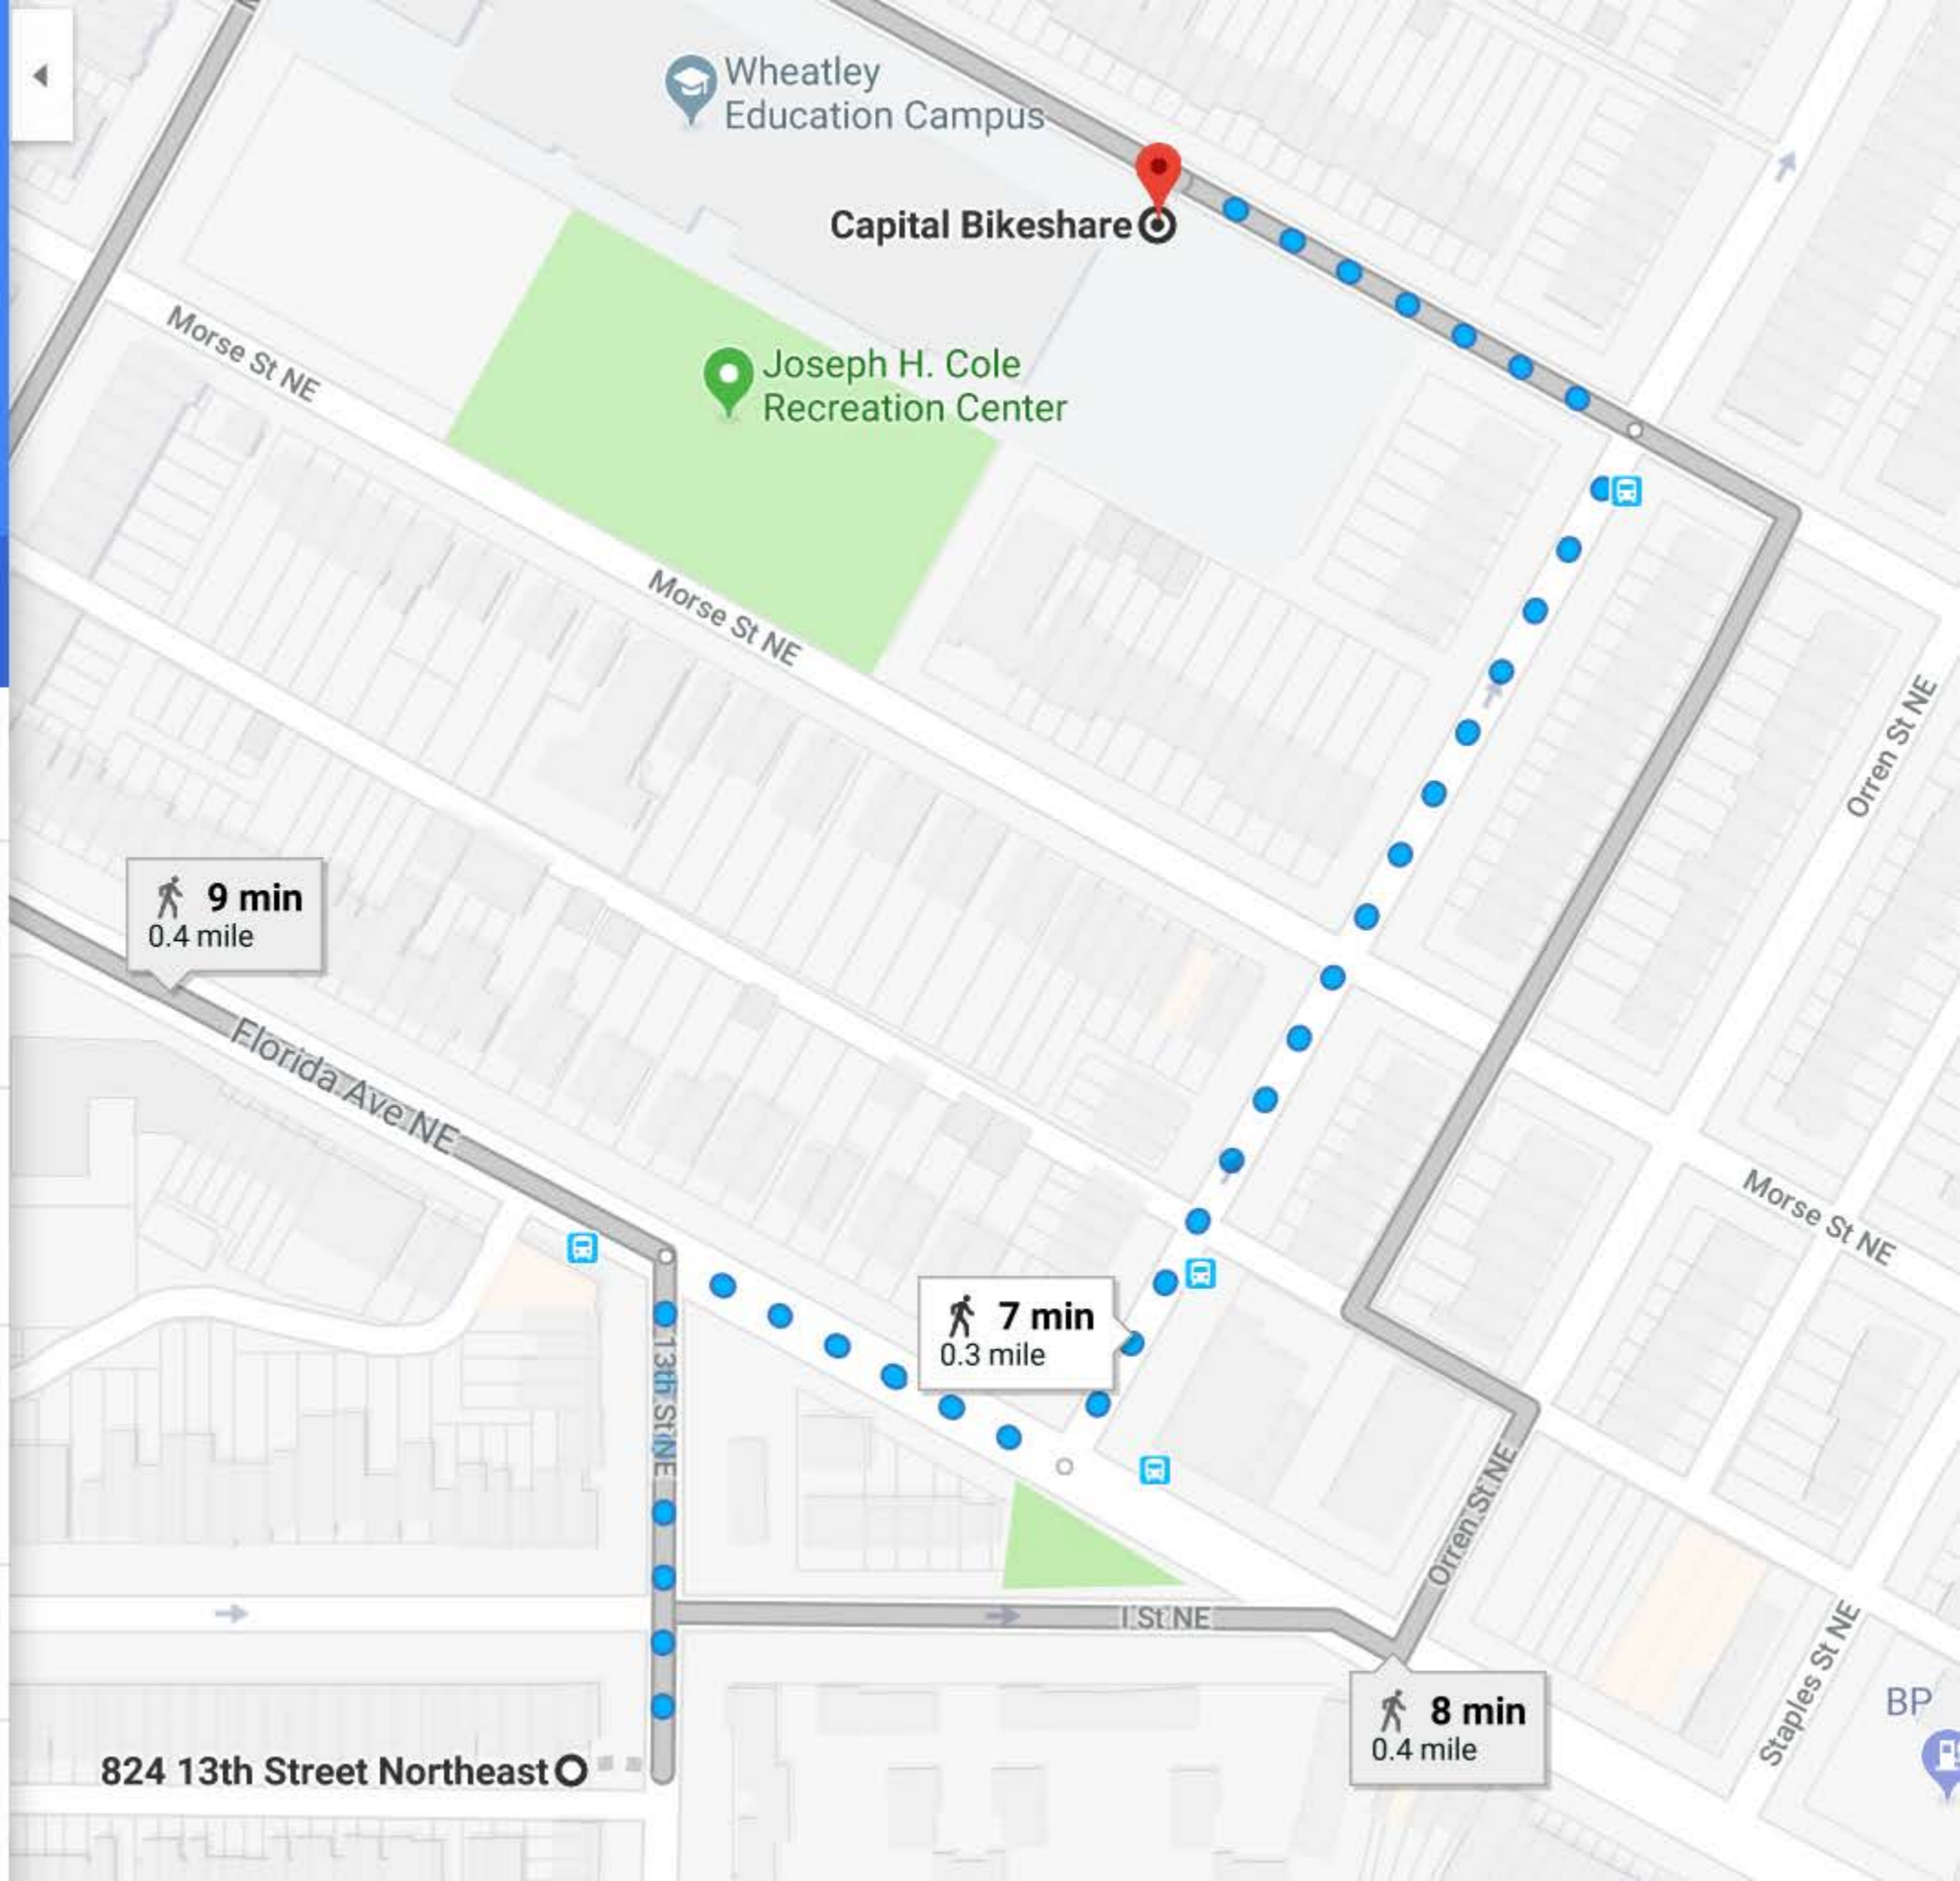

OPTIONS

Send directions to your phone

via 13th St NE 1 min

DETAILS

377 ft

Mostly flat

824 13th St NE, Washington, DC 20002

H St & 13th St, NE, Washington, DC 20002

Add destination

OPTIONS

Send directions to your phone

via 13th St NE 2 min

390 ft

DETAILS

Mostly flat

824 13th St NE, Washington, DC 20002

Capital Bikeshare, 1201-, 1299 Neal St

Add destination

OPTIONS

Send directions to your phone

via Trinidad Ave NE 7 min 0.3 mile

via Neal St NE 8 min 0.4 mile

via Florida Ave NE, Montello Ave NE and Neal St NE 9 min 0.4 mile

All routes are mostly flat

824 13th Street Northeast

824 13th St NE, Washington, DC 20002

H St NE & 11th St NE, Washington, DC 2

Add destination

OPTIONS

Send directions to your phone

via 13th St NE and H St NE
5 min
0.2 mile
DETAILS