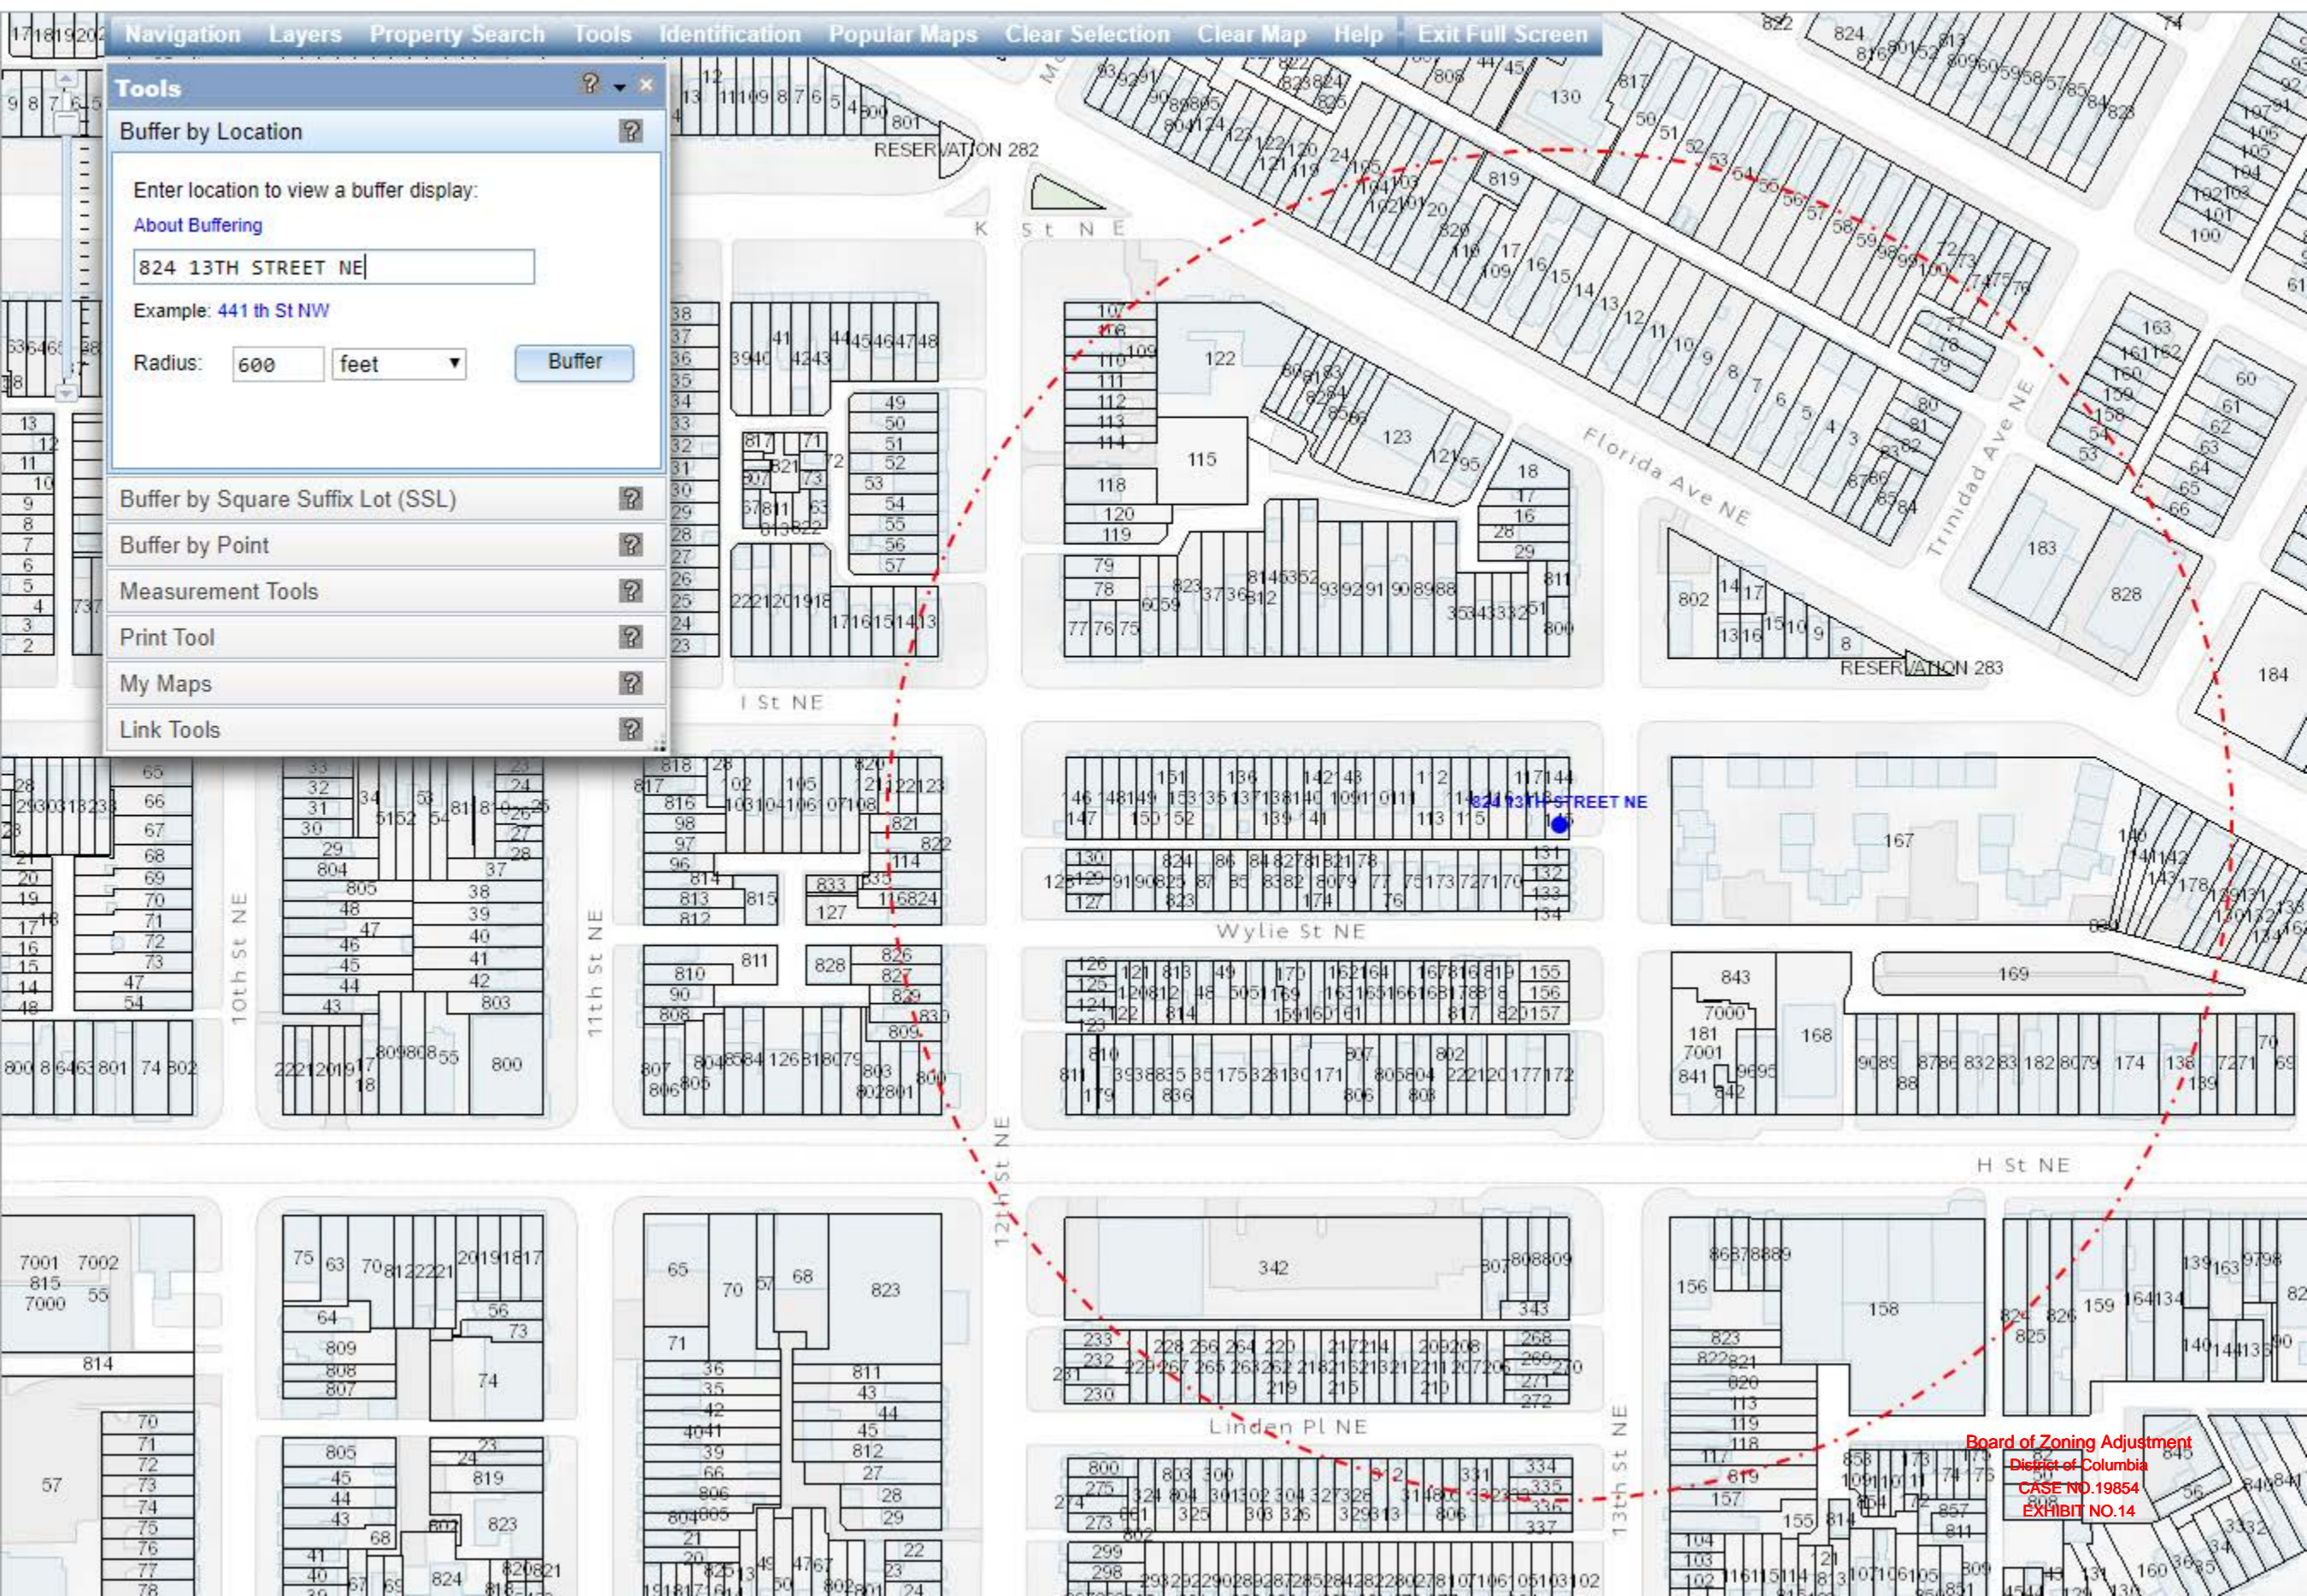

Tools

Buffer by Location

Enter location to view a buffer display:

[About Buffering](#)

Example: 441 th St NW

Radius:

Buffer by Square Suffix Lot (SSL)

Buffer by Point

Measurement Tools

Print Tool

My Maps

Link Tools

Board of Zoning Adjustment
 District of Columbia
 CASE NO. 19854
 EXHIBIT NO. 14

824 13th St NE, Washington, DC 20002

Florida Ave NE & 13th St NE, Washingto

Add destination

Add destination

OPTIONS

Send directions to your phone

via 13th St NE 2 min

390 ft

DETAILS

Mostly flat

824 13th St NE, Washington, DC 20002

Capital Bikeshare, 1201-, 1299 Neal St

Add destination

OPTIONS

Send directions to your phone

via Trinidad Ave NE 7 min 0.3 mile

via Neal St NE 8 min 0.4 mile

via Florida Ave NE, Montello Ave NE and Neal St NE 9 min 0.4 mile