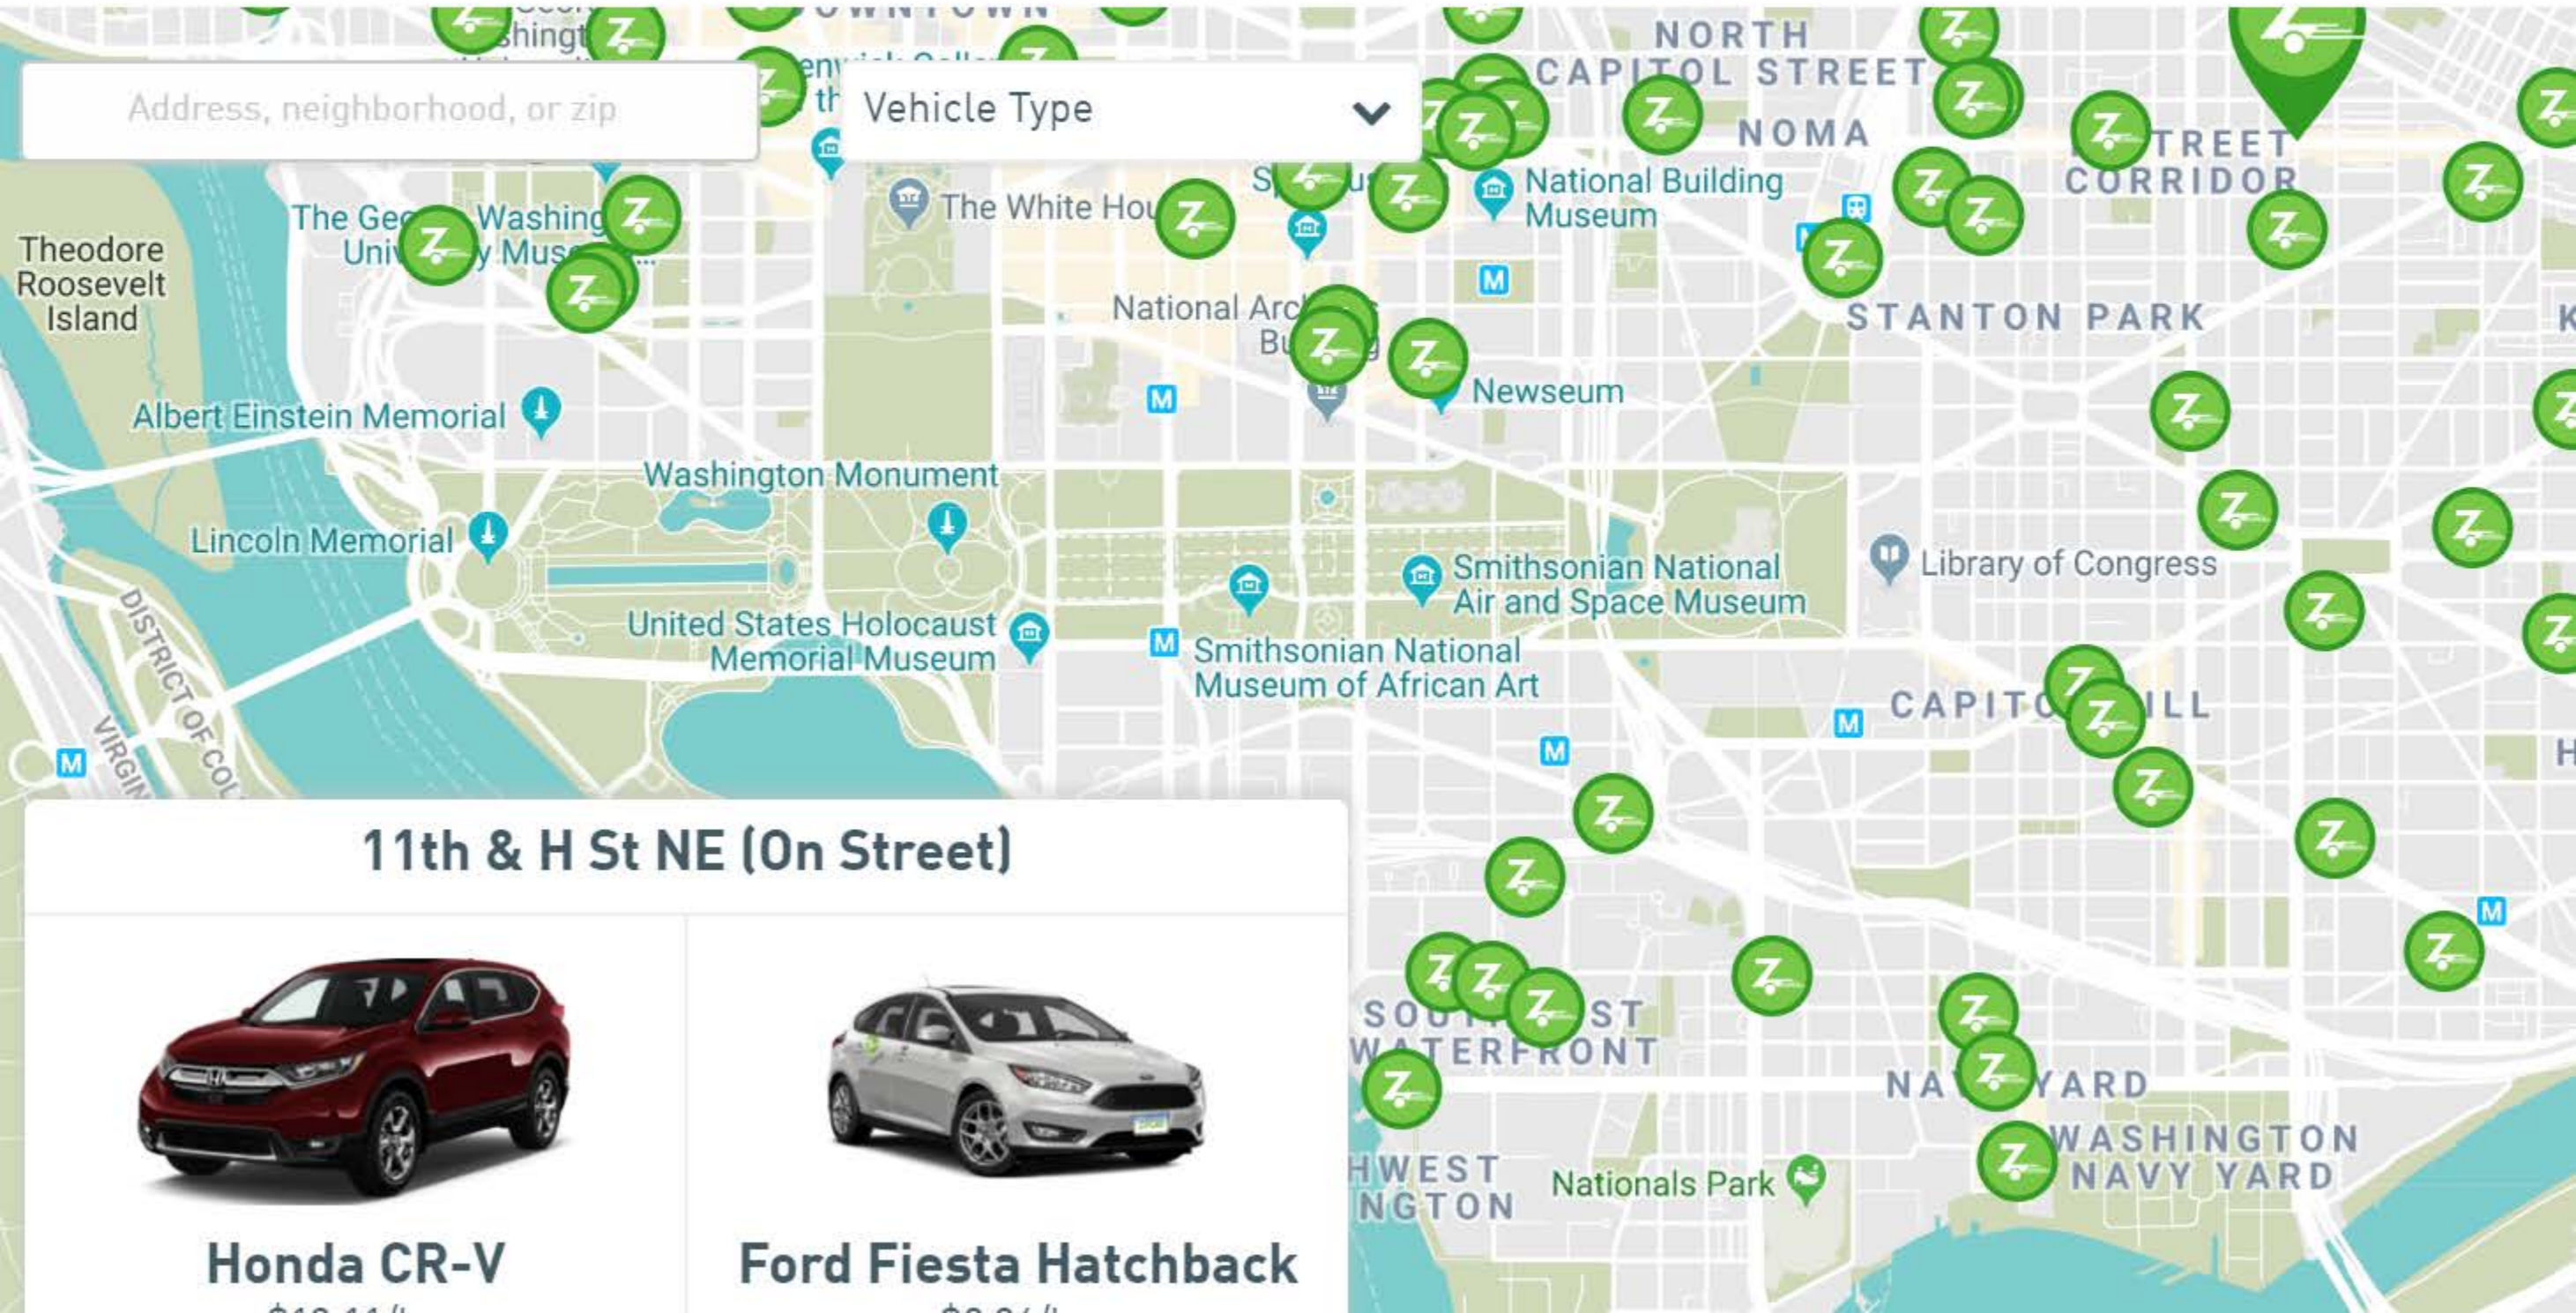

Capital Bikeshare, 1201-, 1299 Neal St

Add destination

OPTIONS

Send directions to your phone

via Trinidad Ave NE 7 min 0.3 mile

via Neal St NE 8 min 0.4 mile

via Florida Ave NE, Montello Ave NE and Neal St NE 9 min 0.4 mile

via H St NE
5 min
0.2 mile

via Wylie St NE and Atlas Ct NE
5 min
0.2 mile

All routes are mostly flat

Address, neighborhood, or zip

Vehicle Type ▾

11th & H St NE (On Street)

Honda CR-V

\$19.11/h

Ford Fiesta Hatchback

\$9.97/h