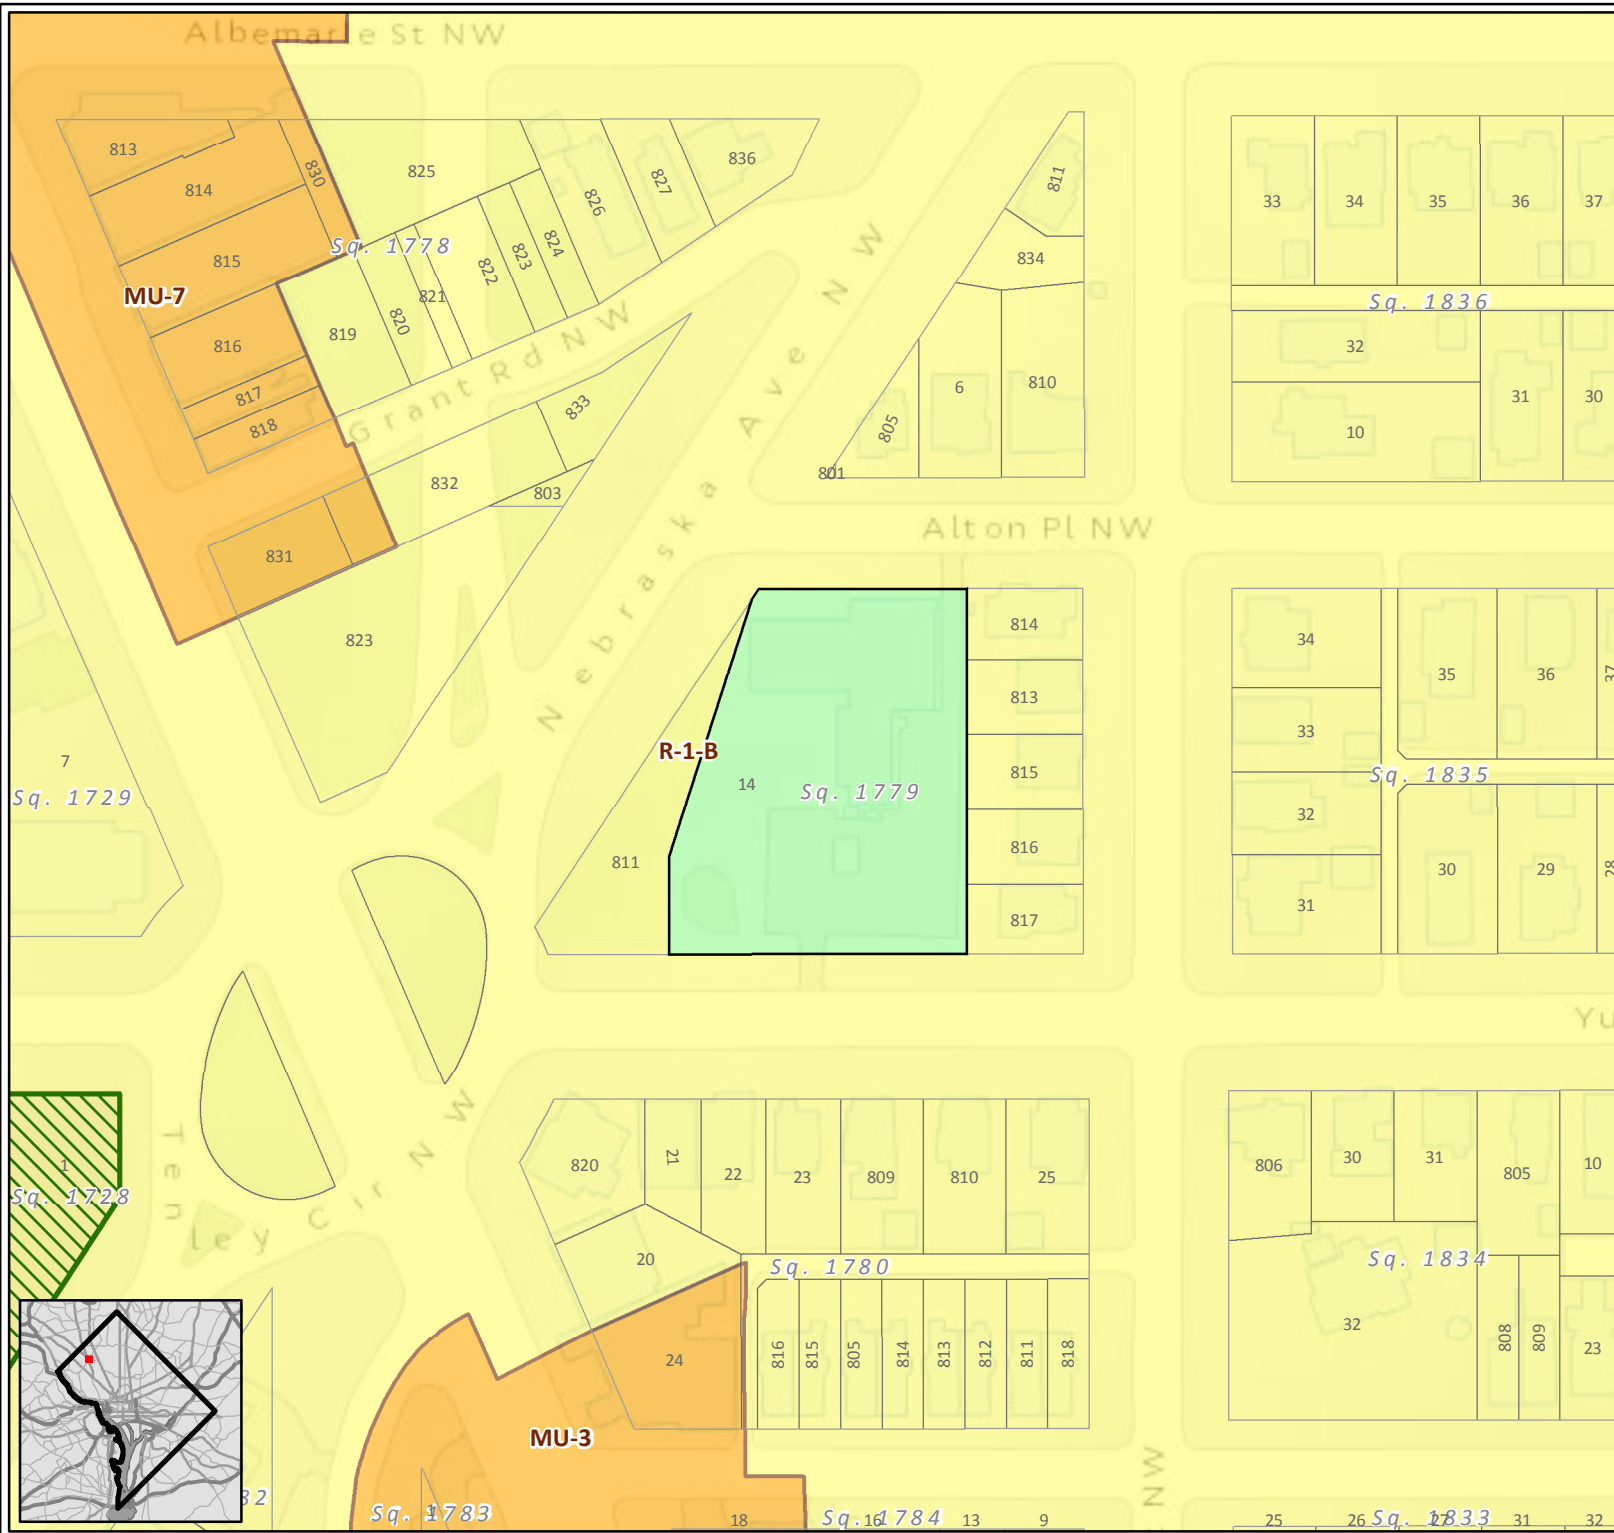

**Exhibit A**  
**Excerpt of Zoning Map**

**Legend**

-  Campus Plan
-  Mixed-Use Zone
-  Residential Zone

**Zoning Map of the District of Columbia**

Extracted from Online Zoning Information published by the District of Columbia Office of Zoning, DCGIS, and Office of the Chief Technology Officer (OCTO) Exported on: 12/22/2016