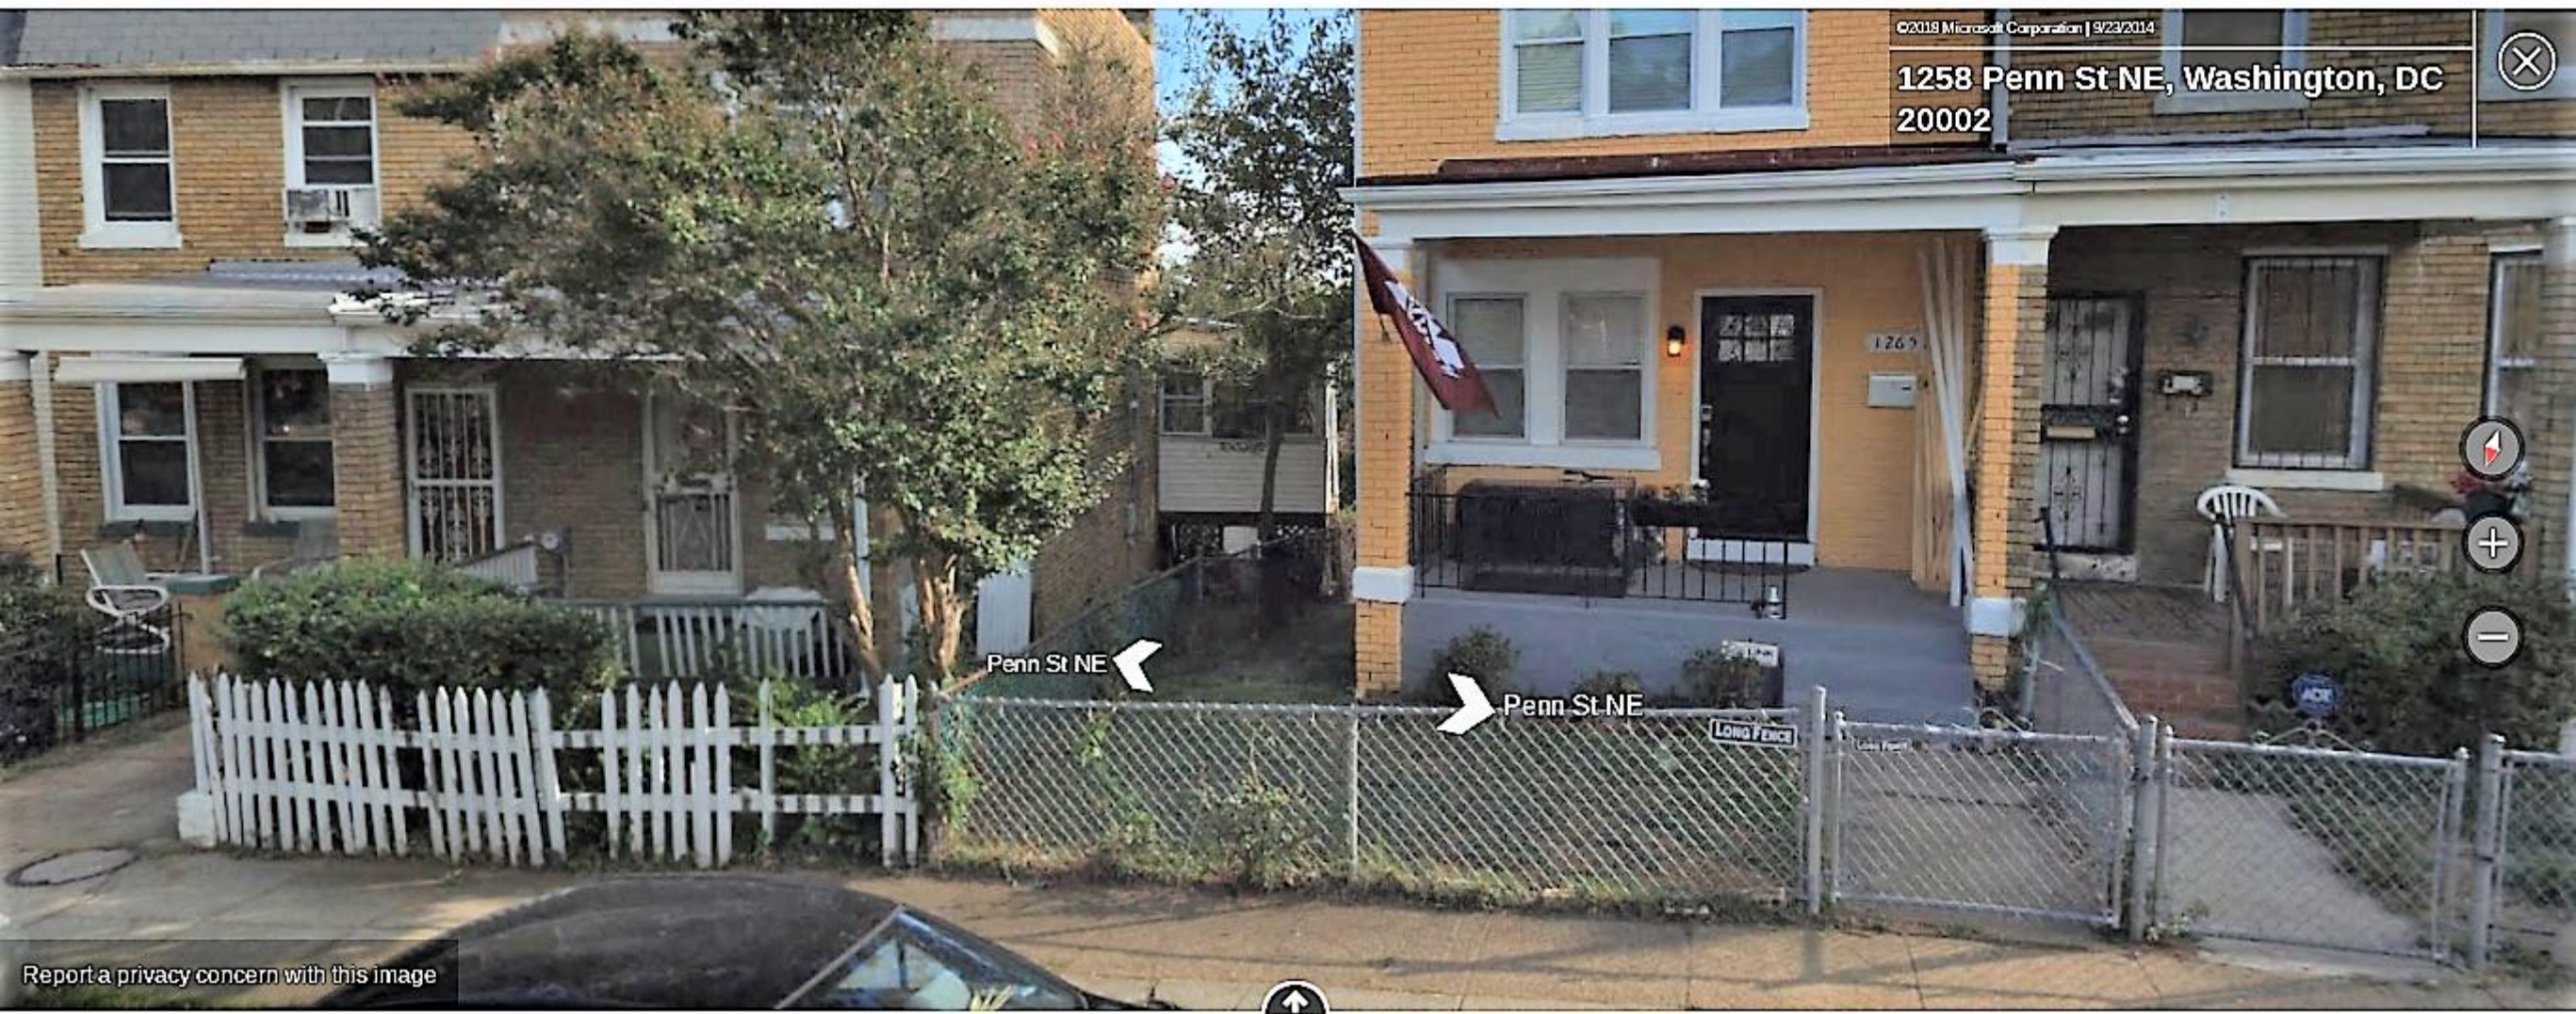

Search bar

Share Full Screen

©2018 Microsoft Corporation | 9/23/2014
1258 Penn St NE, Washington, DC
20002

Report a privacy concern with this image

Navigation controls including a compass, a "2D" button, and zoom in (+) and zoom out (-) buttons.

Map style selection icons: a person icon, a blue square, a yellow square, and a green square, along with an expand/collapse arrow.

Google

Google

Google