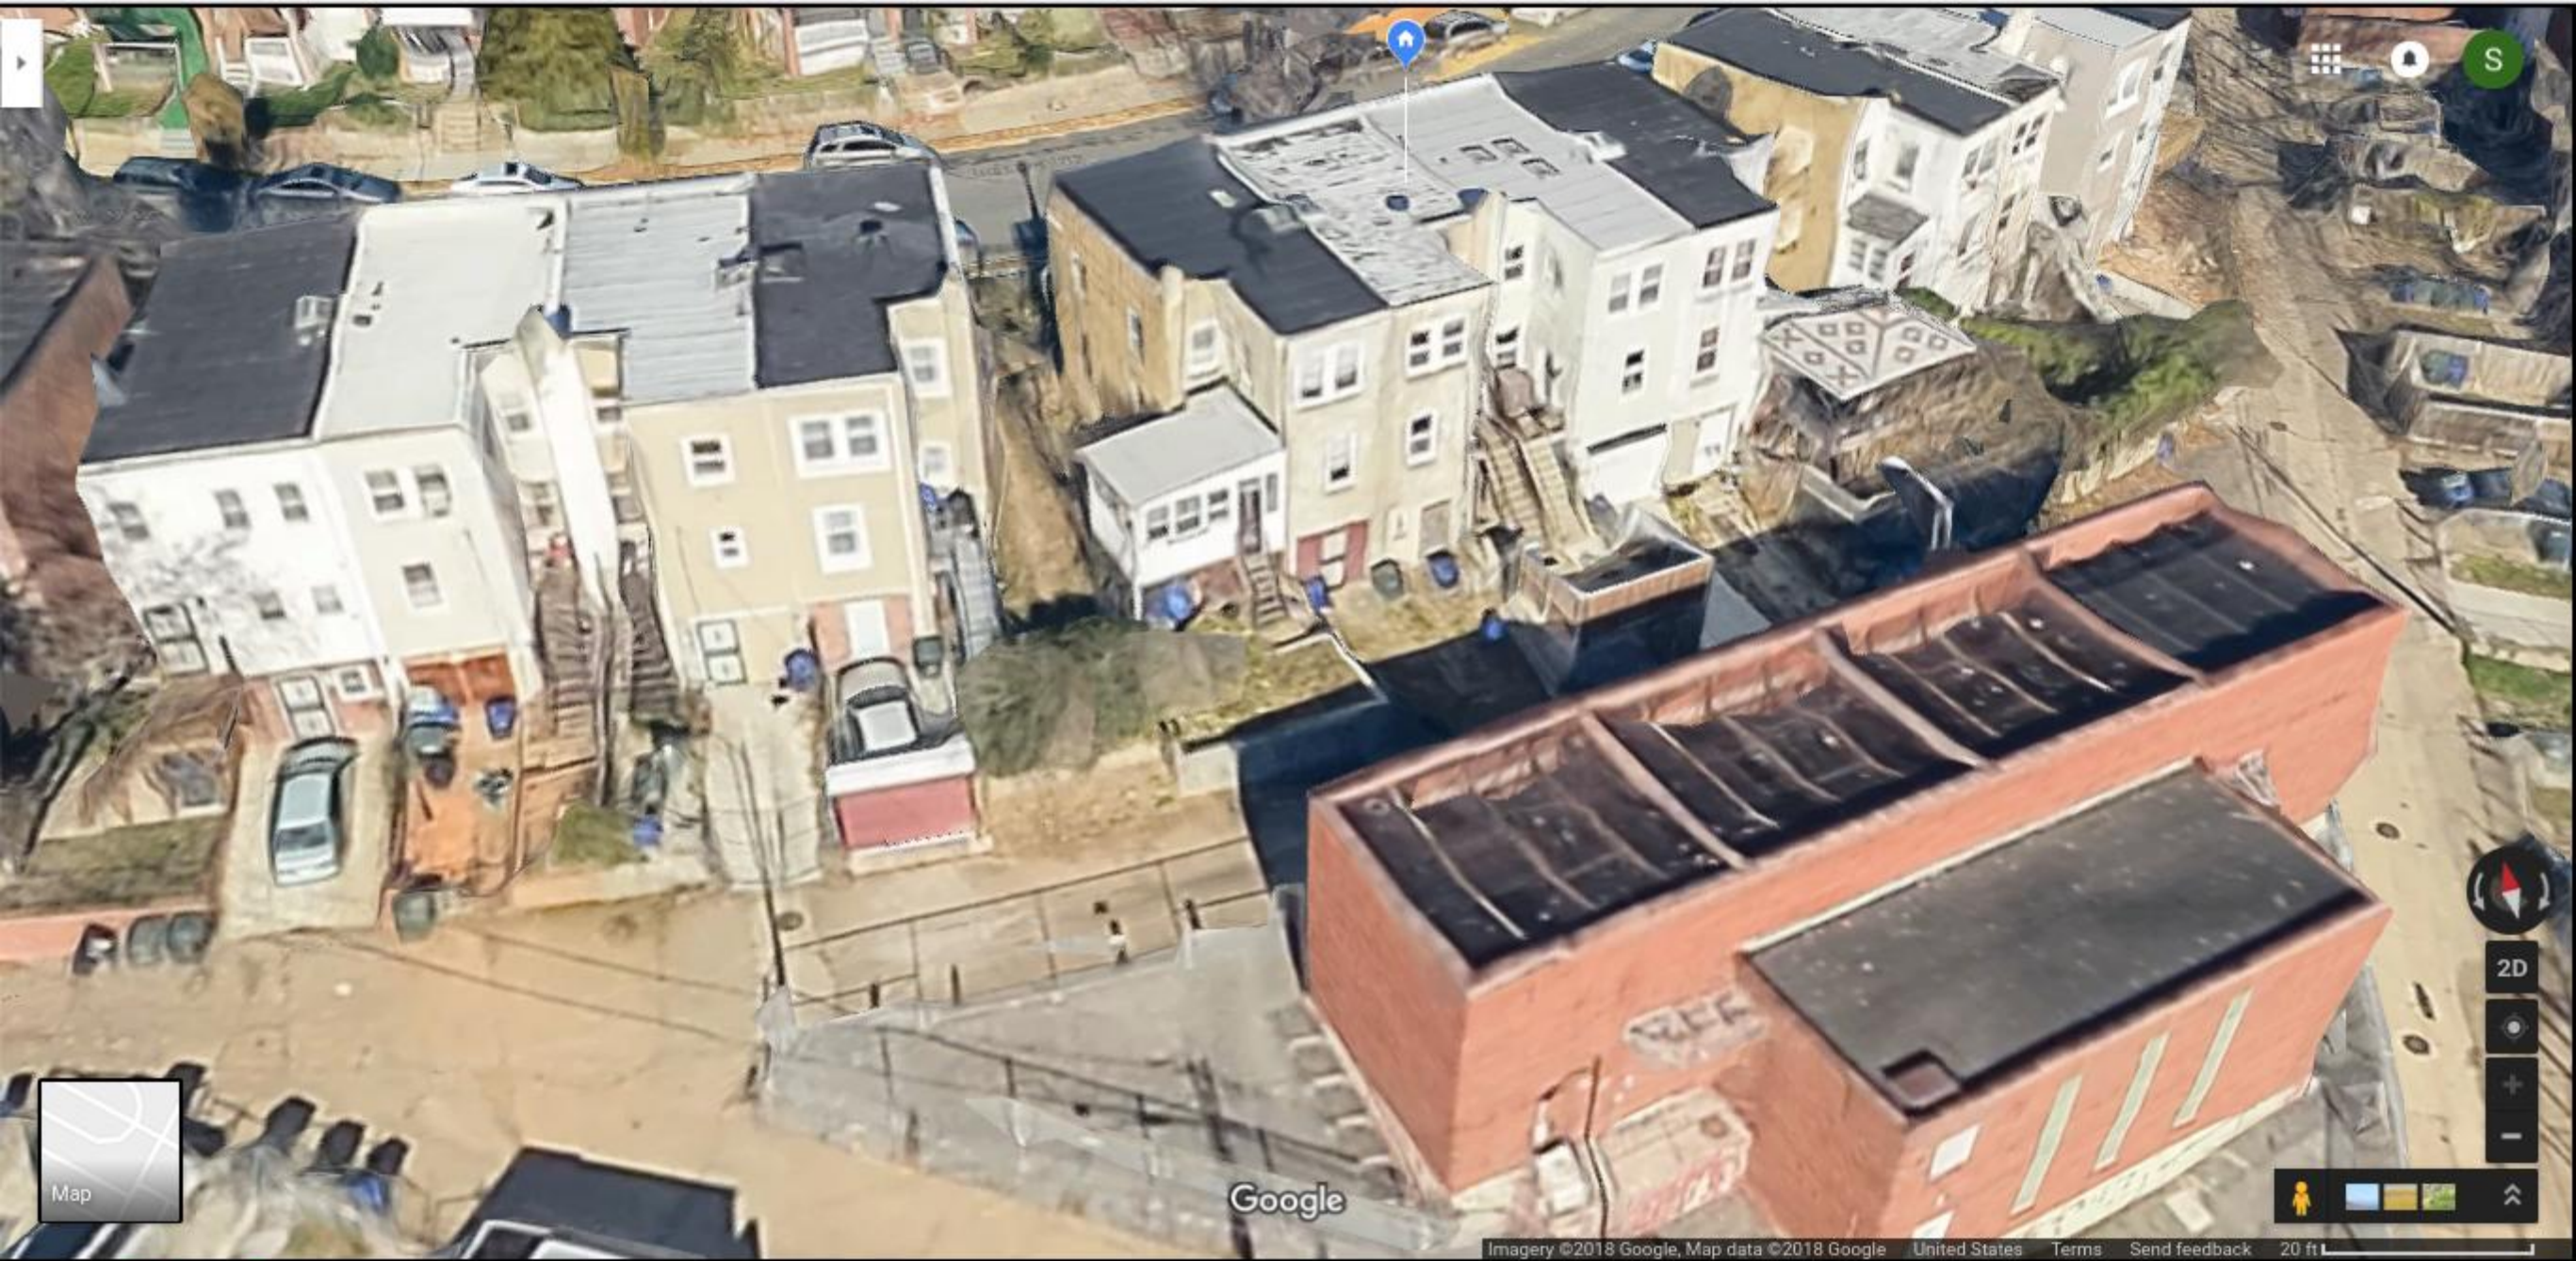

Search bar

Share Full Screen

©2018 Microsoft Corporation | 9/23/2014
1258 Penn St NE, Washington, DC
20002

Report a privacy concern with this image

Navigation controls including a compass, a "2D" button, and zoom in (+) and zoom out (-) buttons.

Map style selection icons: a person icon, a blue square, a yellow square, and a green square, along with an expand/collapse arrow.

Google

Google

Google