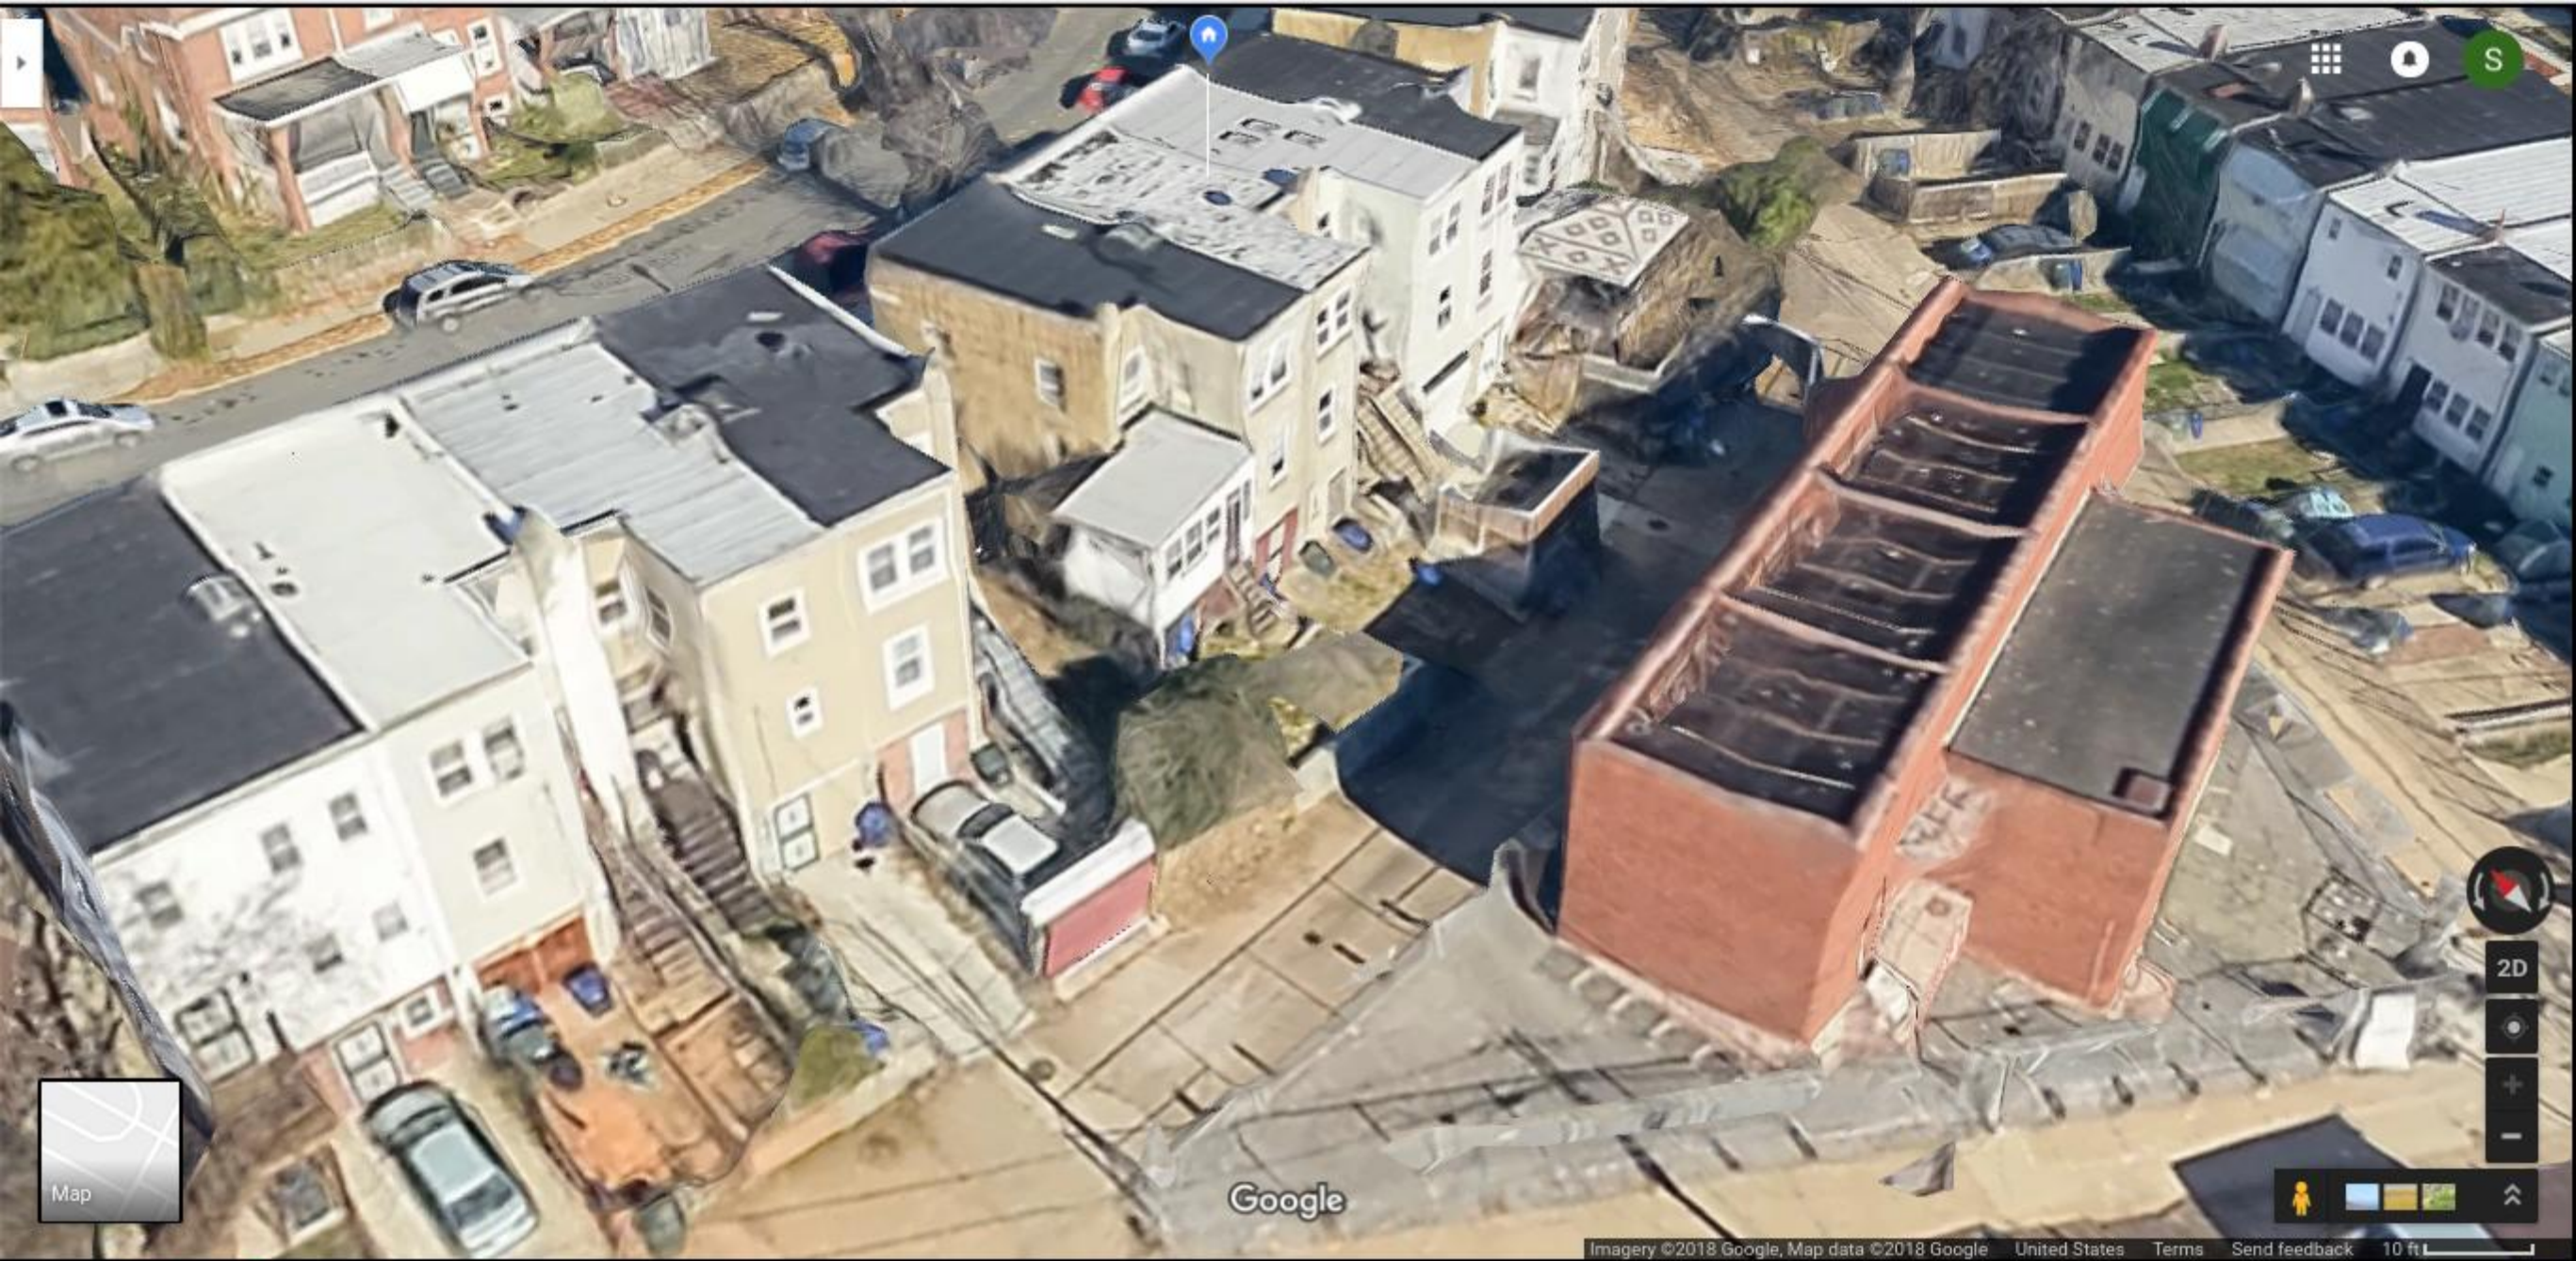

Search bar

Share Full Screen

©2018 Microsoft Corporation | 9/23/2014
1258 Penn St NE, Washington, DC
20002

Report a privacy concern with this image

Navigation controls including a compass, a "2D" button, and zoom in (+) and zoom out (-) buttons.

Map style selection icons: a person icon, a blue square, a yellow square, and a green square, along with an expand/collapse arrow.

Google

Google

Google