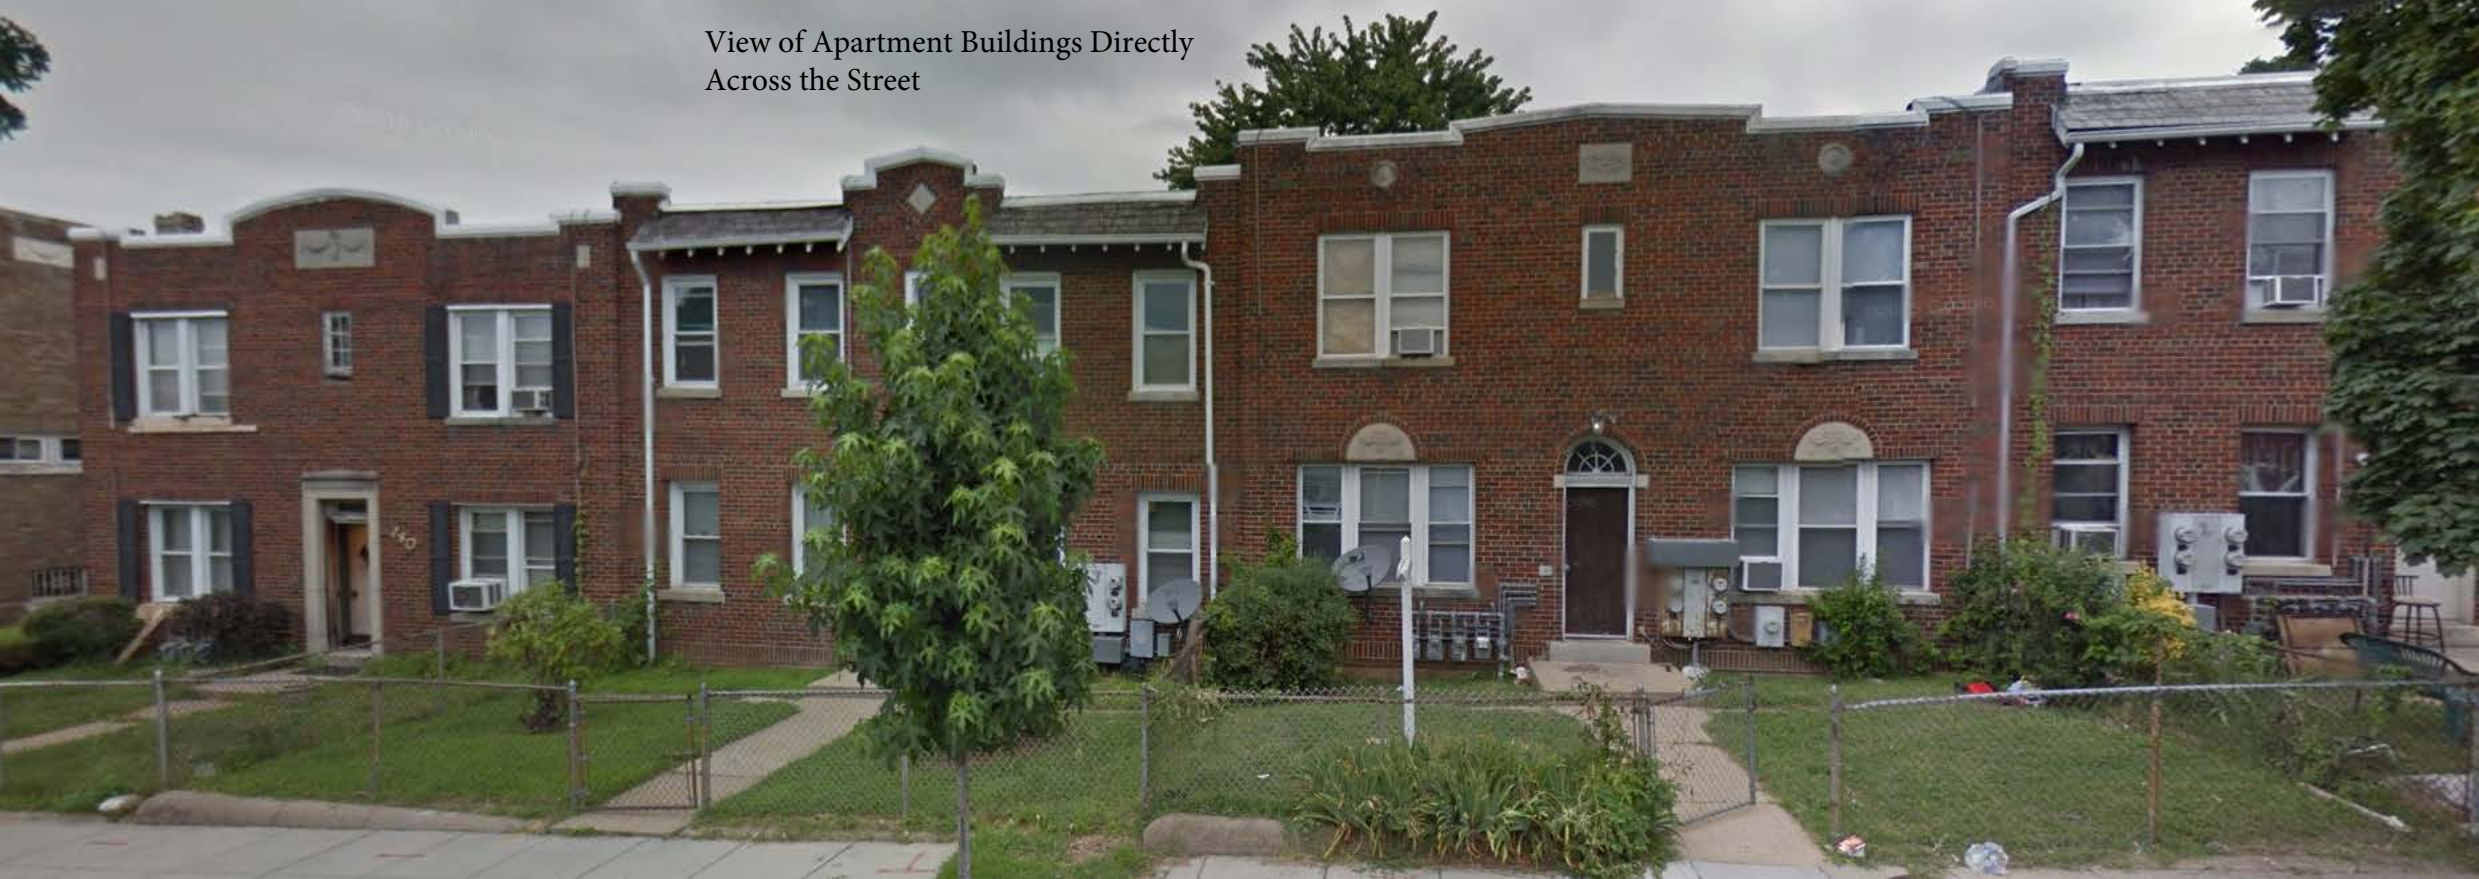

Subject Property- 1151 Oates St NE

^Cornice Element

Board of Zoning Adjustment  
District of Columbia  
CASE NO. 19803  
EXHIBIT NO.10

1153 Oates  
Adjacent Building to the S/SE

1151 Oates

Subject Property

Apartment Building to the West/NW

View of Apartment Buildings Directly  
Across the Street

Views of Properties to the East/SE

1153 Oates

S  
u  
b  
j  
e  
c  
t  
P  
r  
o  
p  
e  
r  
t  
y

View of Properties to the W/NW

Washington, District of Columbia

Google, Inc.

Street View - Jul 2014

Rear of 1151 Oates (photo from 2014)

Subj  
Prop

1153 Oates

Washington, District of Columbia

Google, Inc.