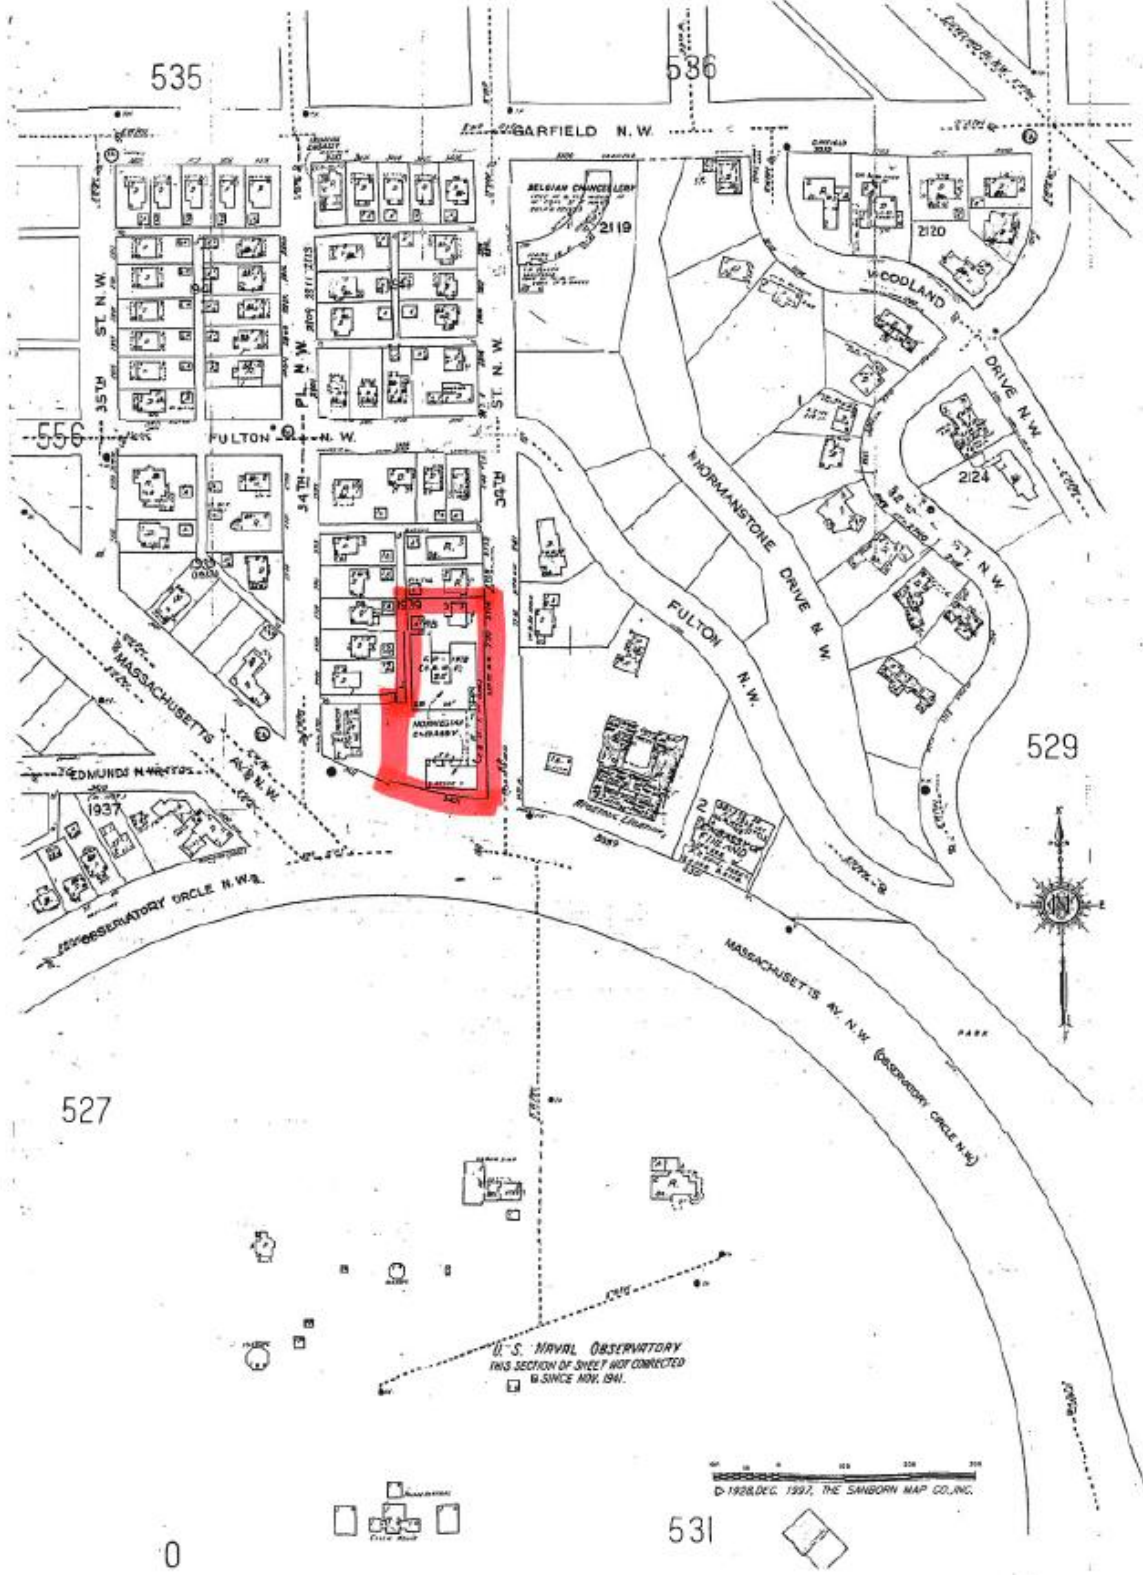

Legend

 Residential Zone

Zoning Map of the District of Columbia

Extracted from Online Zoning Information published by the District of Columbia Office of Zoning, DCGIS, and Office of the Chief Technology Officer (OCTO) Exported on: 4/10/2018

535

536

GARFIELD N.W.

529

527

U. S. NAVAL OBSERVATORY
THIS SECTION OF SHEET NOT CONNECTED
TO SINCE NOV. 1941.

© 1928, DEC. 1927, THE SANDORH MAP CO., INC.

531