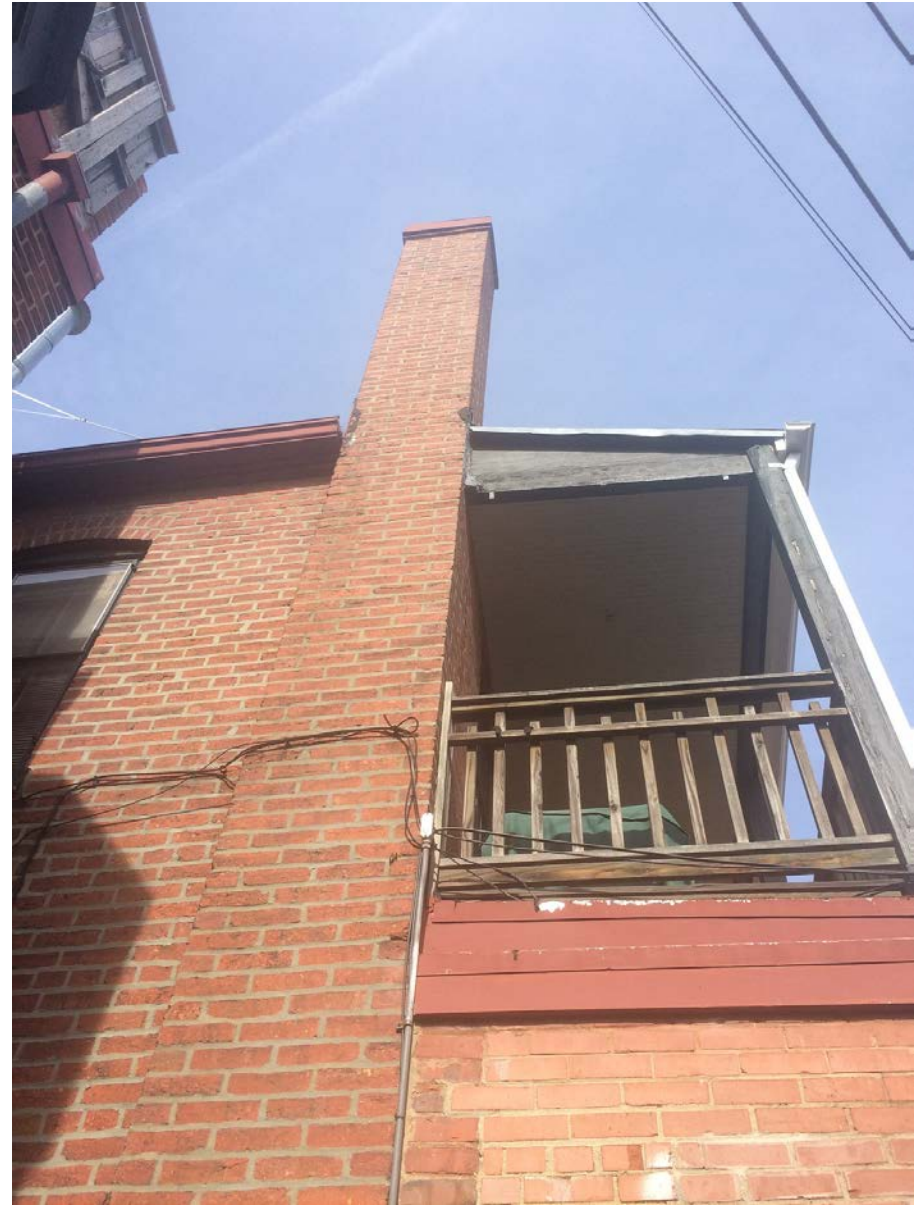

EXISTING REAR FAÇADE

EXISTING FRONT FAÇADE

VIEW FROM ALLEY OF EXISTING
REAR FAÇADE @ 1016 MASS AVE NE

VIEW OF EXISTING DOGLEG @ 1016
MASSACHUSETTS VENUE NE

VIEW FROM ALLEY, LOOKING
TOWARD 1018 MASSACHUSETTS
AVENUE NE

VIEW FROM ALLEY, LOOKING
TOWARD 1014 MASSACHUSETTS
AVENUE NE

VIEW FROM EXISTING DECK @ 1016
MASS AVE NE, LOOKING TOWARD
OPEN COURT @ 1018 MASS AVE NE

VIEW FROM EXISTING DECK @ 1016
MASS AVE NE LOOKING @ OPEN
COURTS BETWEEN 1018 MASS AVE &
1016 MASS AVE NE

VIEW FROM OPEN COURT @ 1016
MASS AVE NE, LOOKING TOWARD
1018 MASS AVE NE

VIEW FROM OPEN COURT @ 1016
MASS AVE NE, LOOKING TOWARD
1016 MASS AVE NE

VIEW FROM REAR YARD @ 1016
MASS AVE NE, LOOKING TOWARD
1014 MASS AVE NE