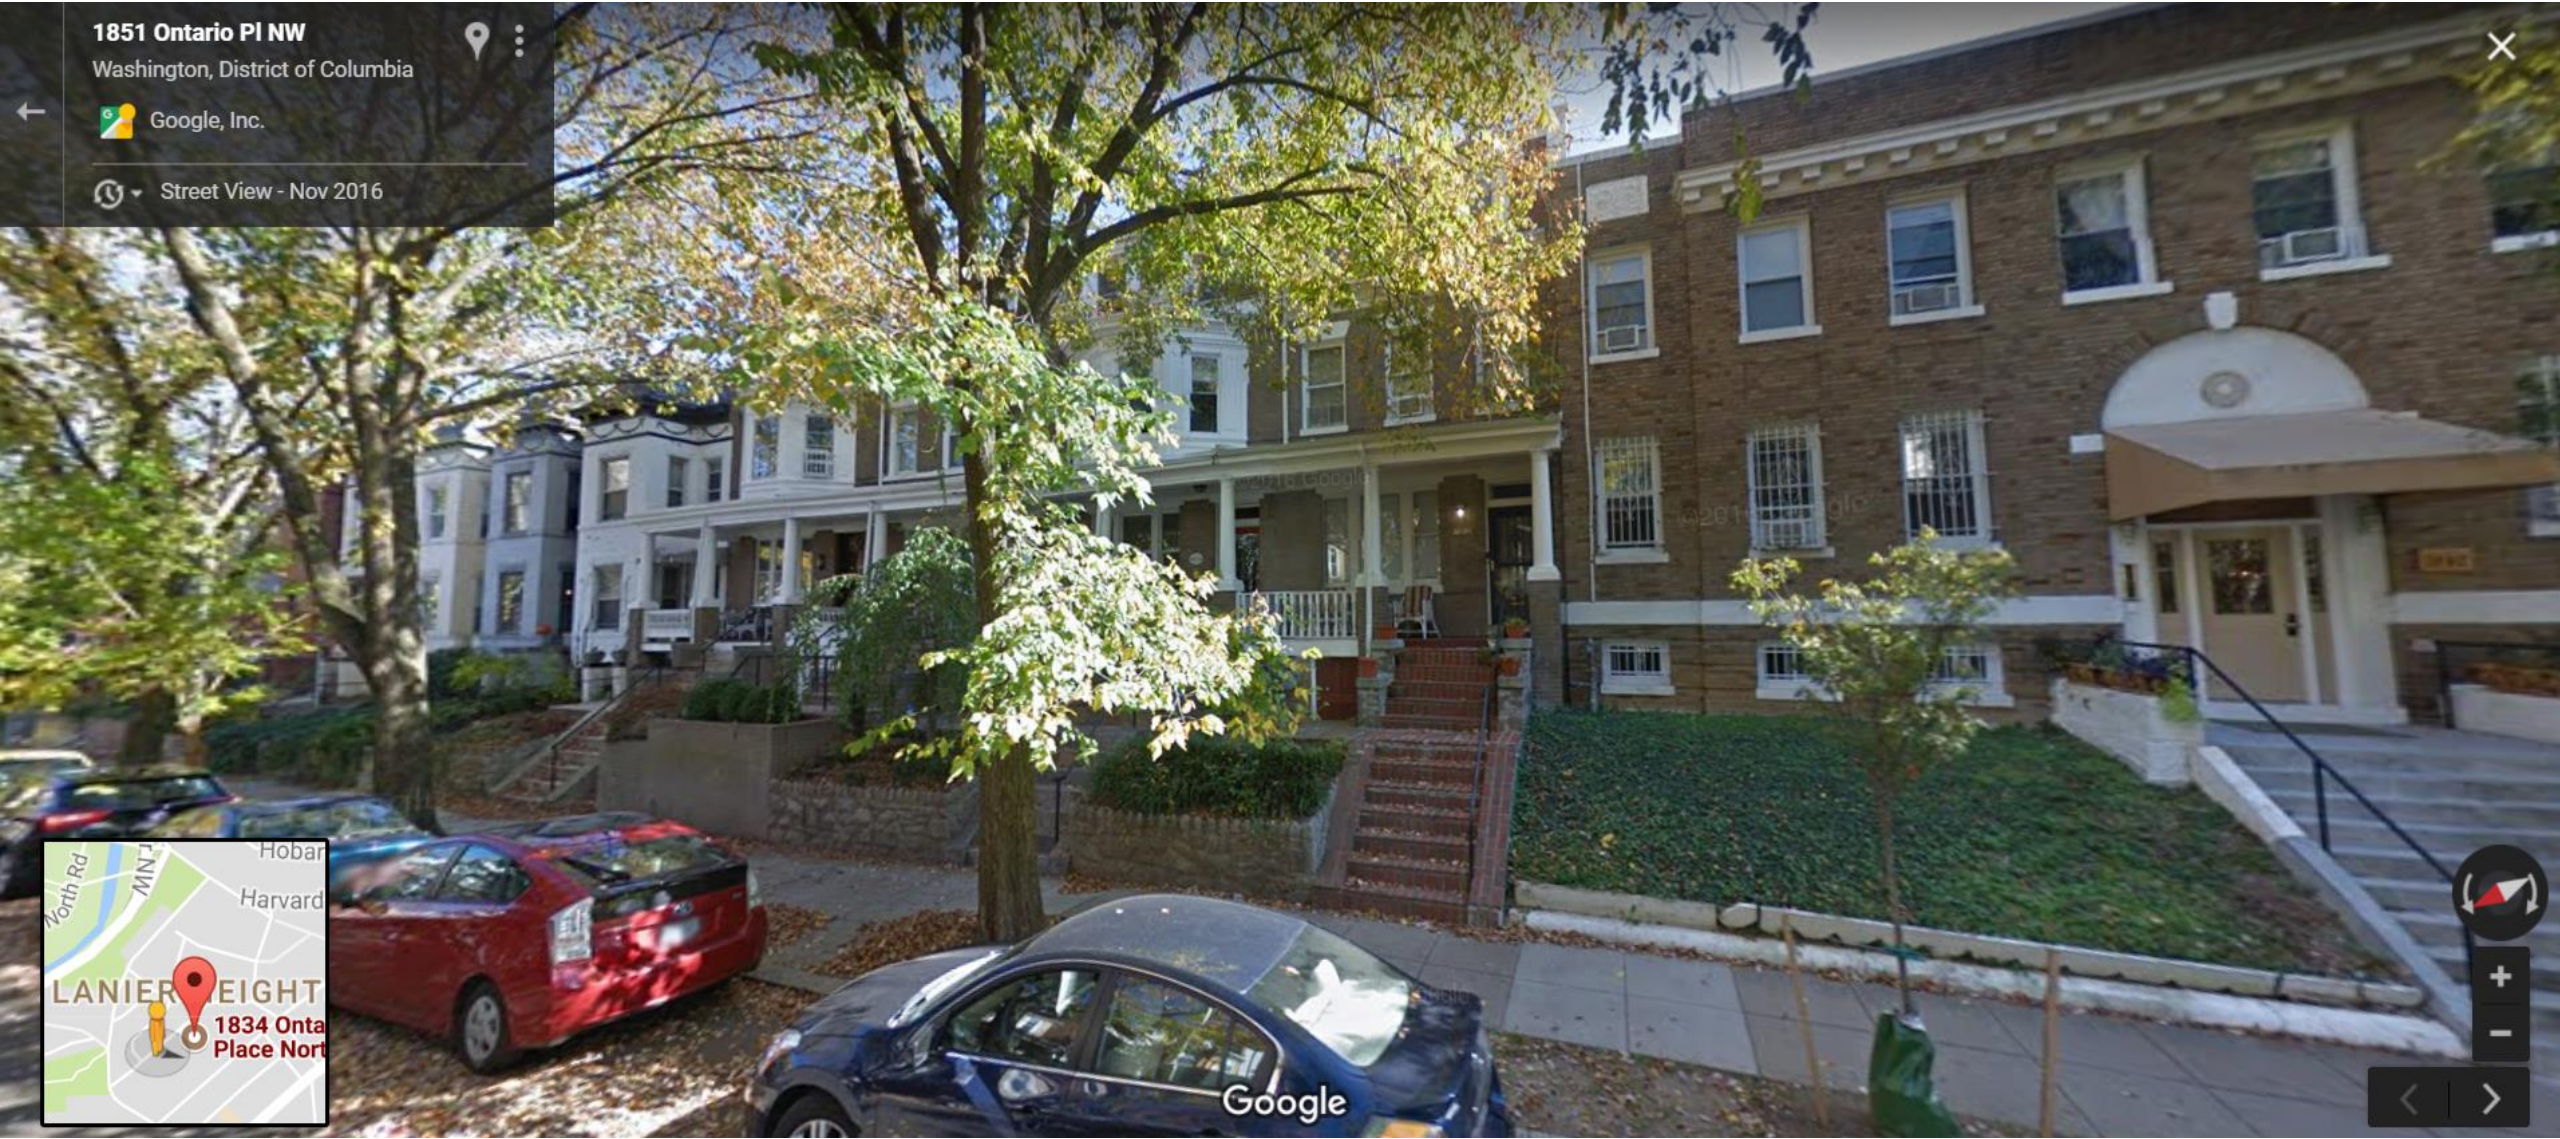

1851 Ontario Pl NW
Washington, District of Columbia

Google, Inc.

Street View - Nov 2016

Google