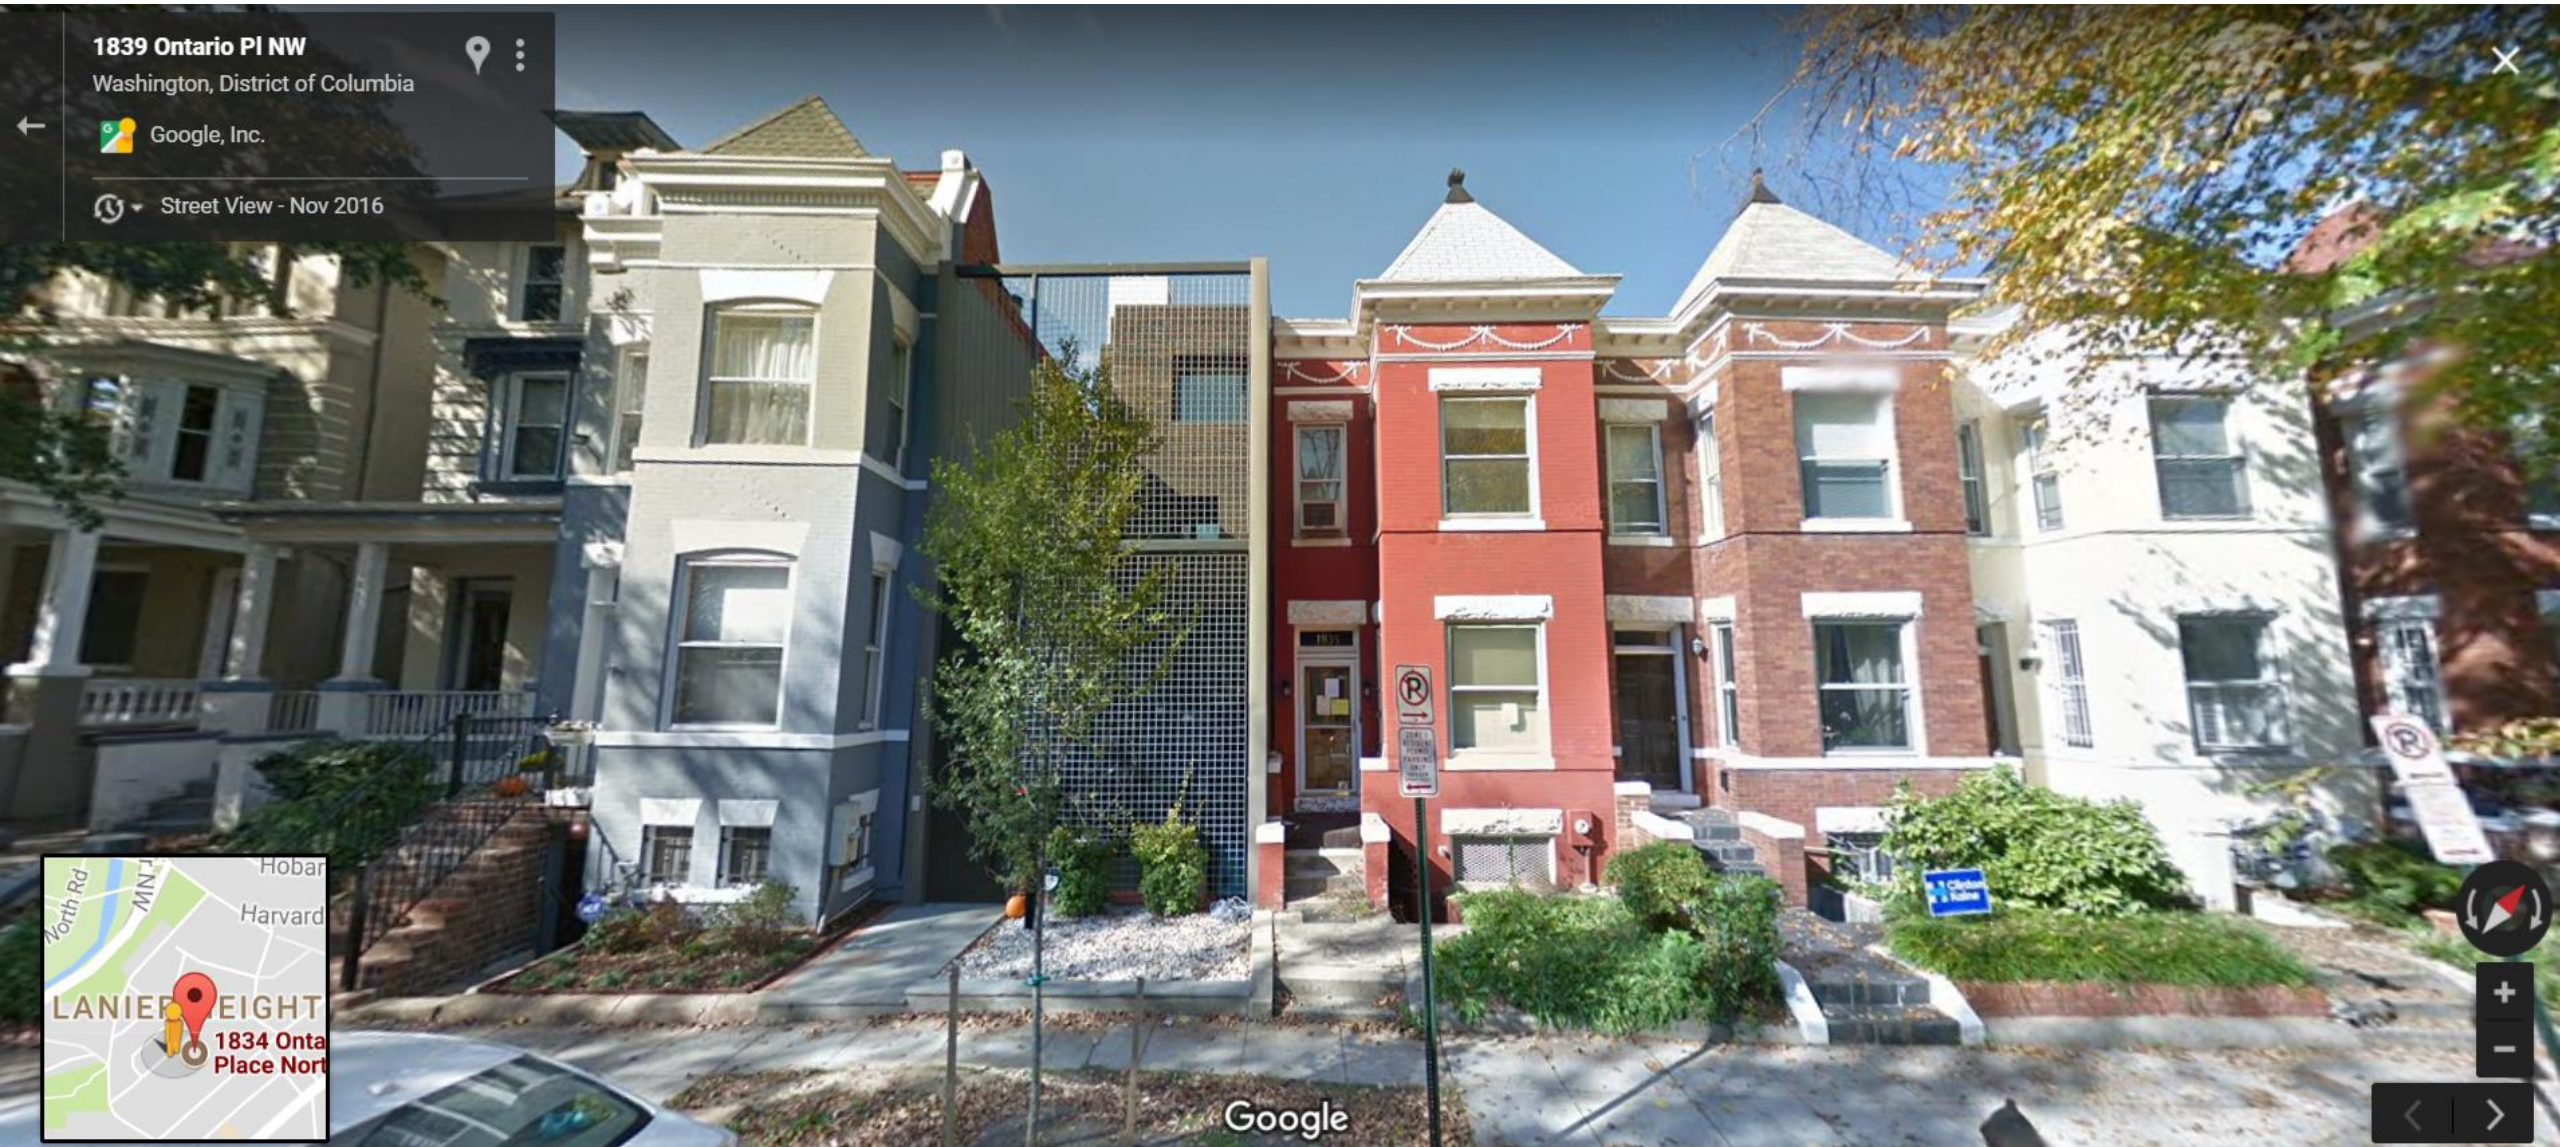

Ontario PI NW

Report a privacy concern with this image

1829 Ontario Pl NW

Washington, District of Columbia

Google, Inc.

Street View - Nov 2016

Google

1839 Ontario Pl NW

Washington, District of Columbia

Google, Inc.

Street View - Nov 2016

Google

1833 Ontario Pl NW
Washington, District of Columbia

Google, Inc.

Street View - Nov 2016

Google