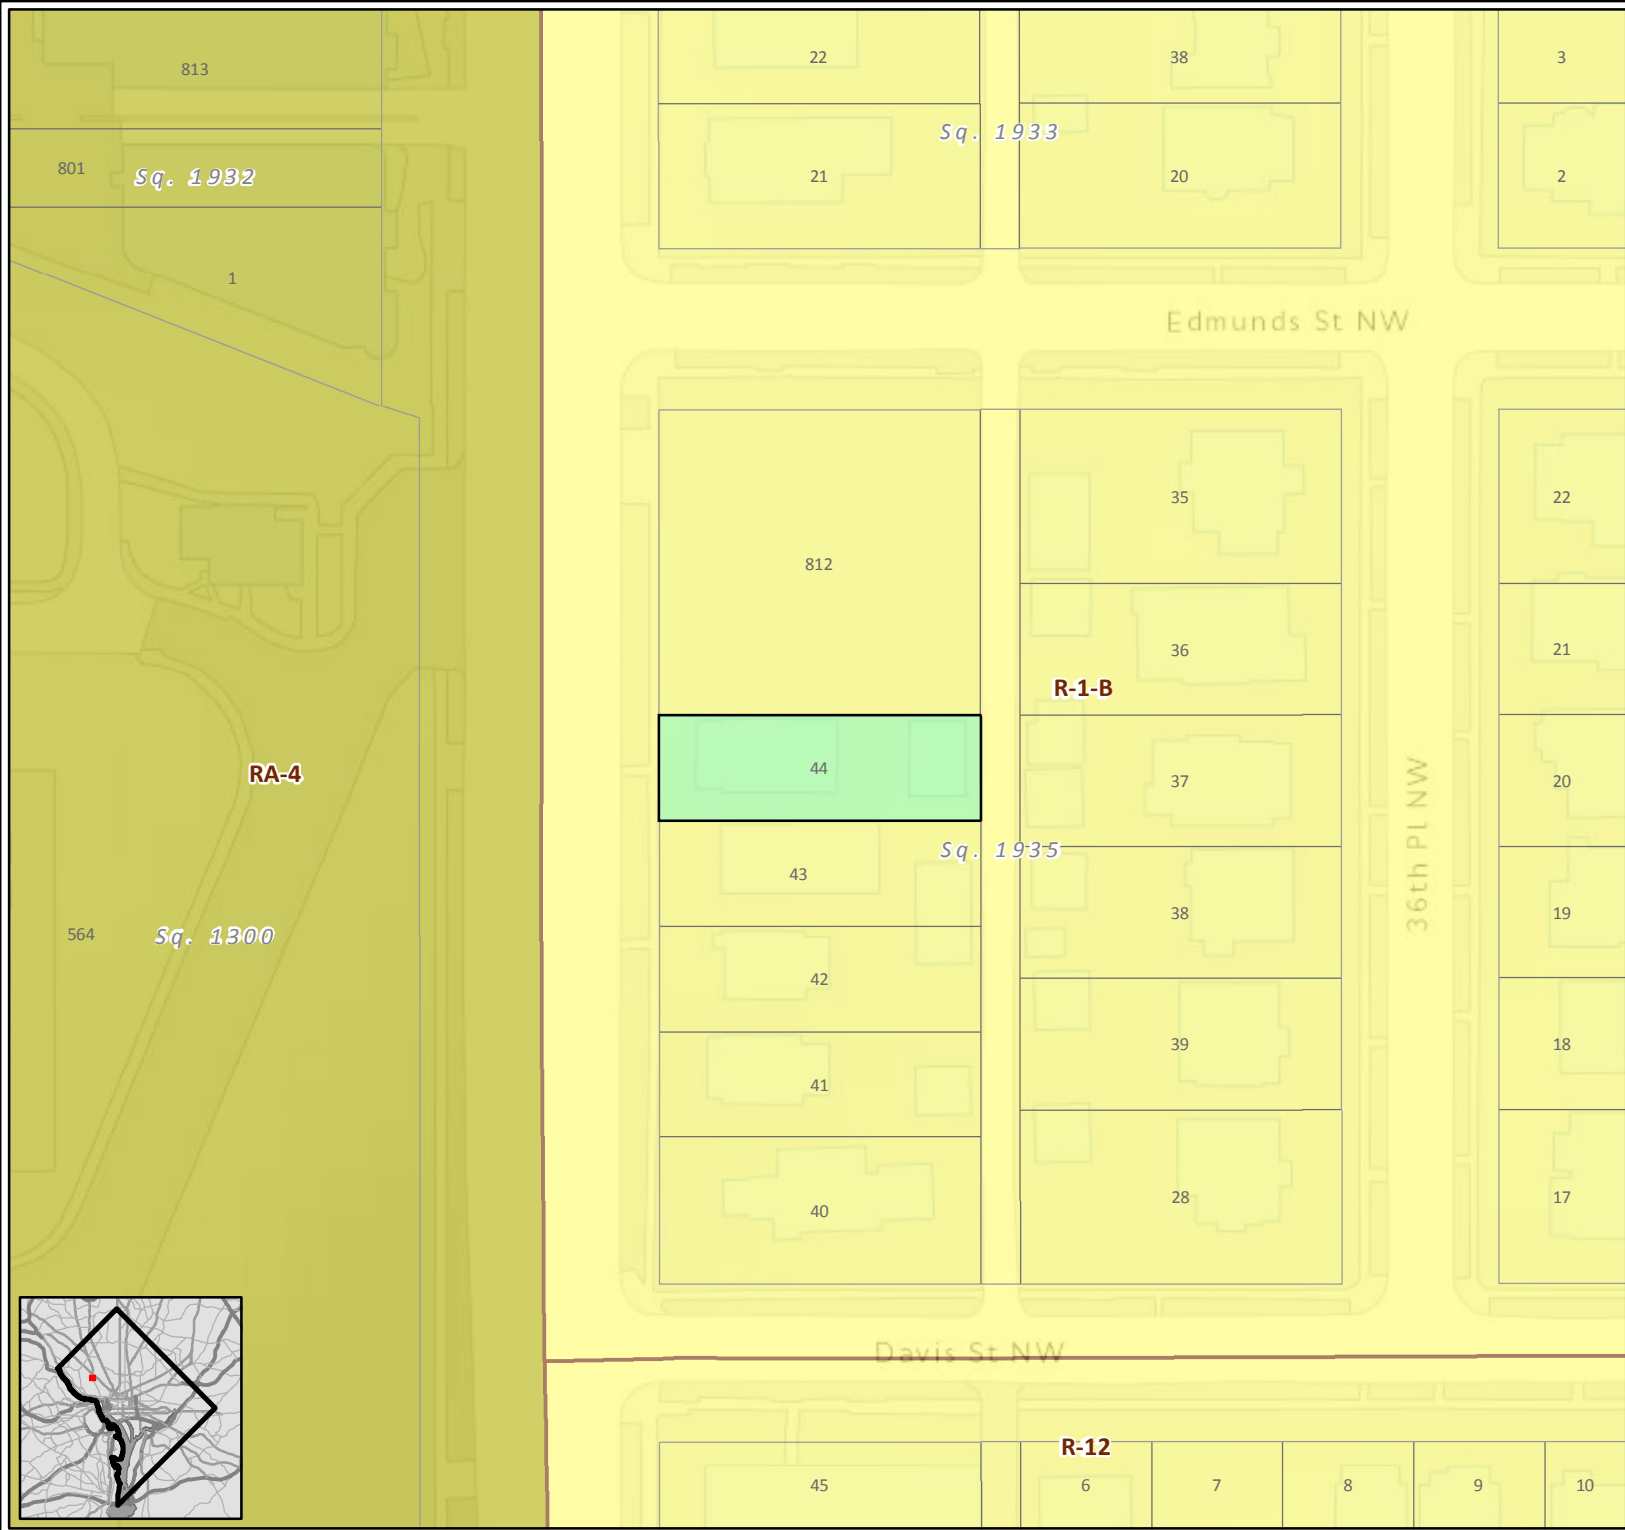

EXHIBIT A

Legend

-  Residential Apartment Zone
-  Residential Zone

Zoning Map of the District of Columbia

Extracted from Online Zoning Information published by the District of Columbia Office of Zoning, DCGIS, and Office of the Chief Technology Officer (OCTO) Exported on: 3/22/2018