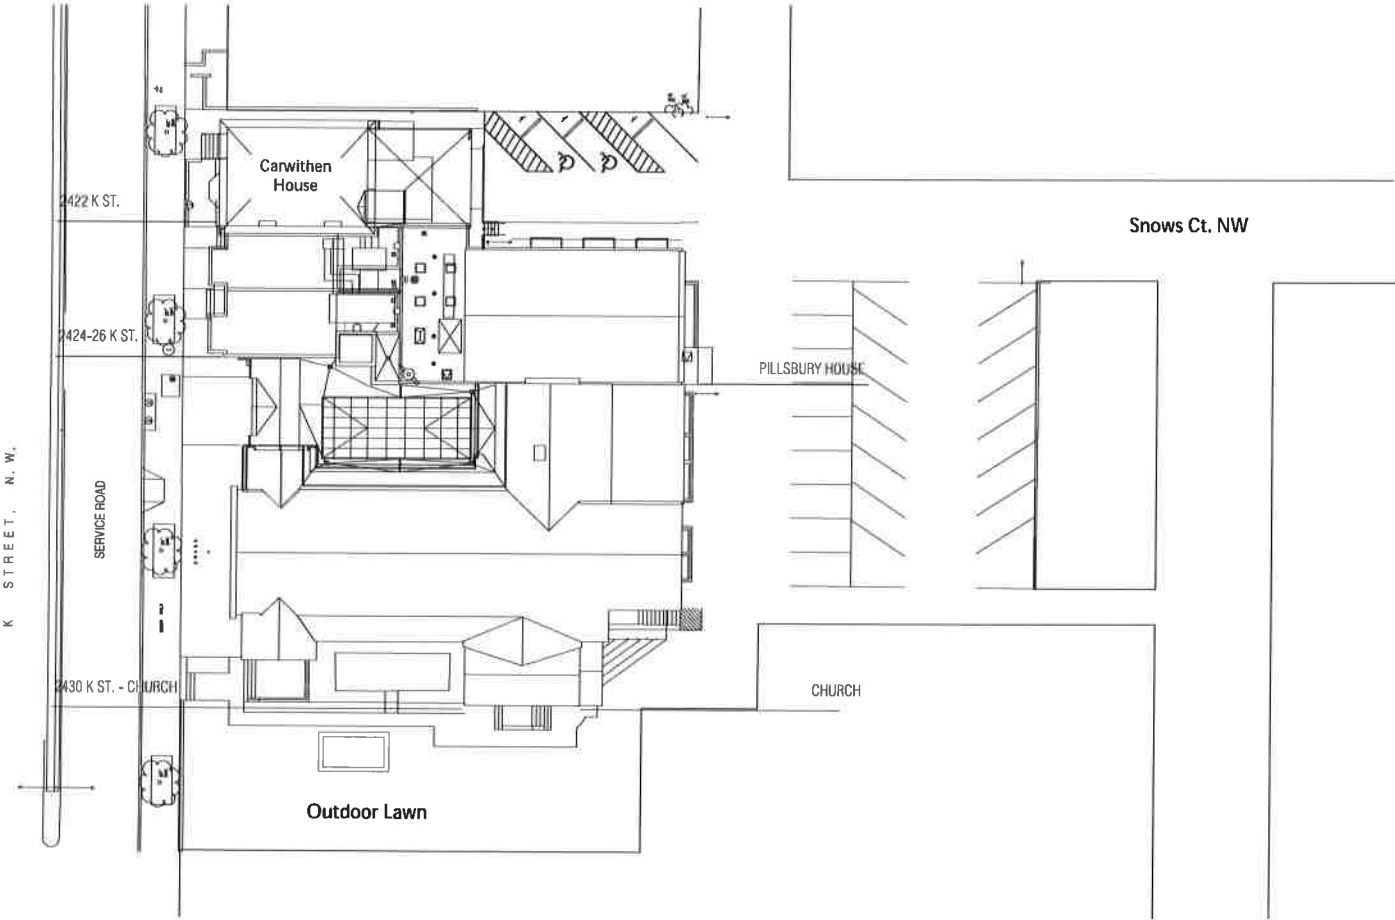

Exhibit A: Site Plan for 2430 K Street St. Paul's Parish

Scale: 1/32" = 1'-0"