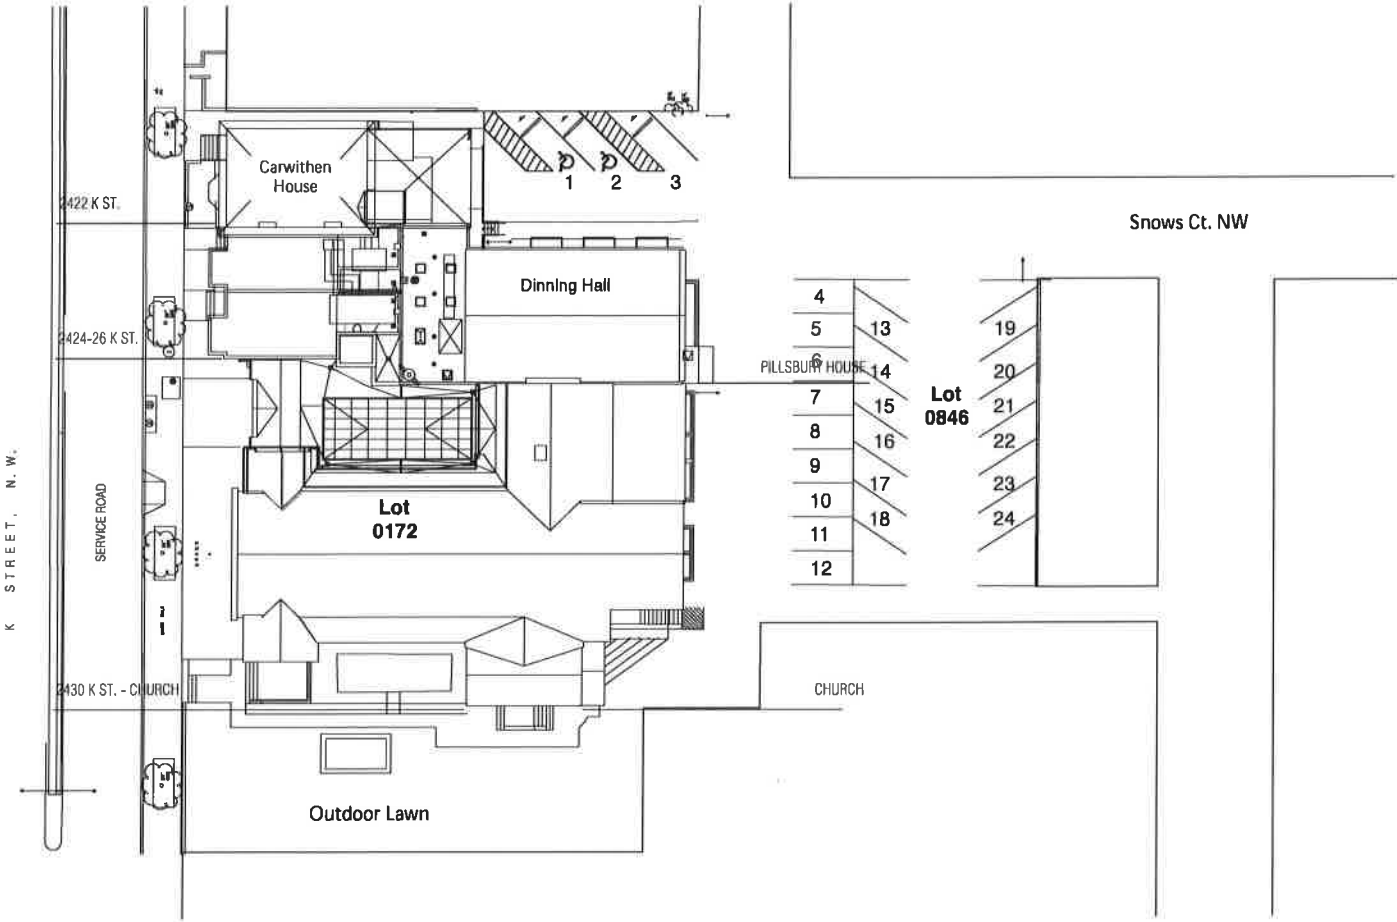

Exhibit A: Site Plan for 2430 K Street St. Paul's Parish

Scale: 1/32" = 1'-0"