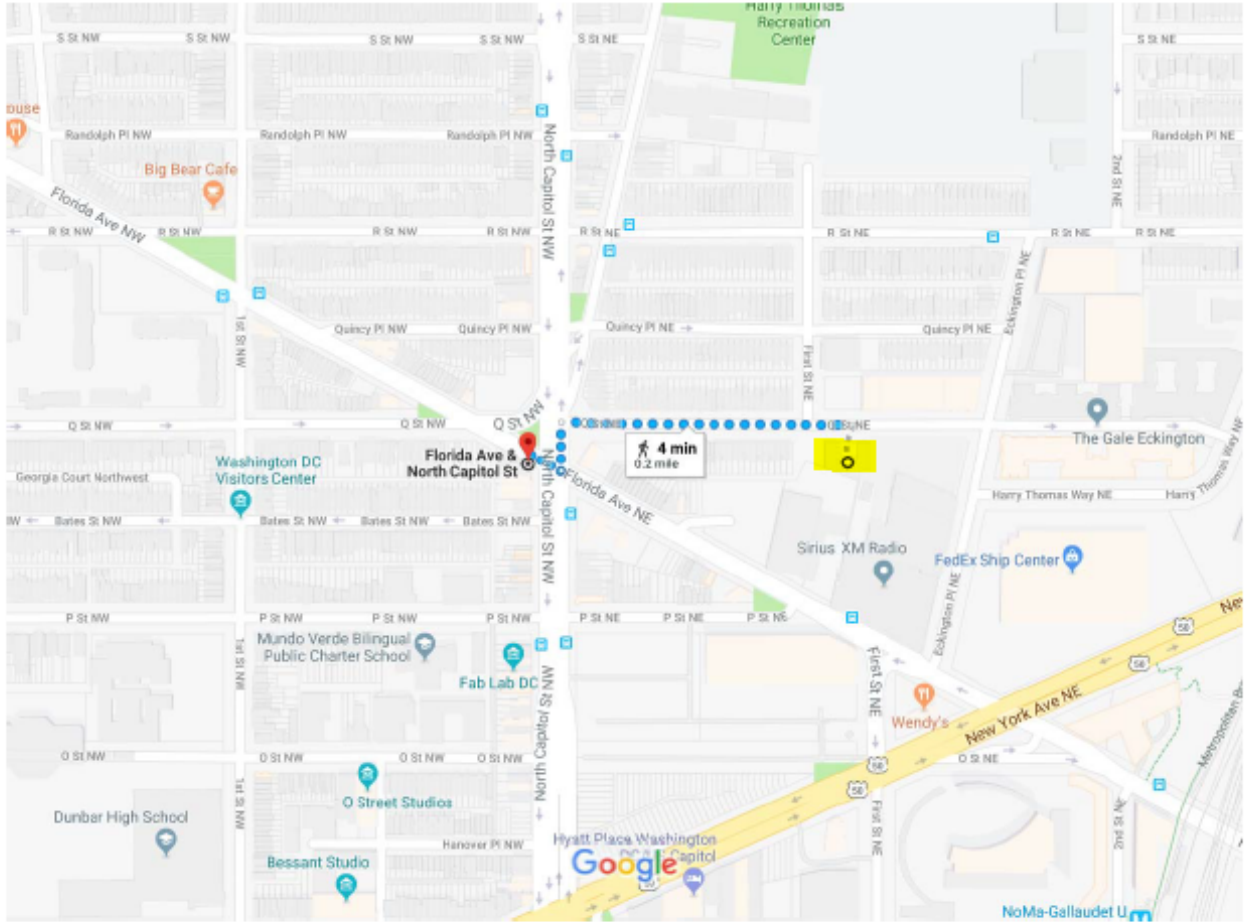

101 Q St NE, Washington, DC 20002 to Florida Ave & North Capitol St Walk 0.2 mile, 4 min

Map data ©2017 Google 200 ft

via Q St NE

4 min  
0.2 mile

Distance from property to Priority Bus Routes

## Bus Stop Information

[Trip Planner](#)

Find a Stop

Stop ID 1001502

Survey Date: 07/31/2006

On Street : FLORIDA AVE NW

Near Street : N CAPITOL ST NW

### Location

Direction : Southeast

Location : Near Side

Bus Routes: X3, 90, 92

### Location

Direction : Northeast  
Location : Near Side  
Bus Routes : P6, 80