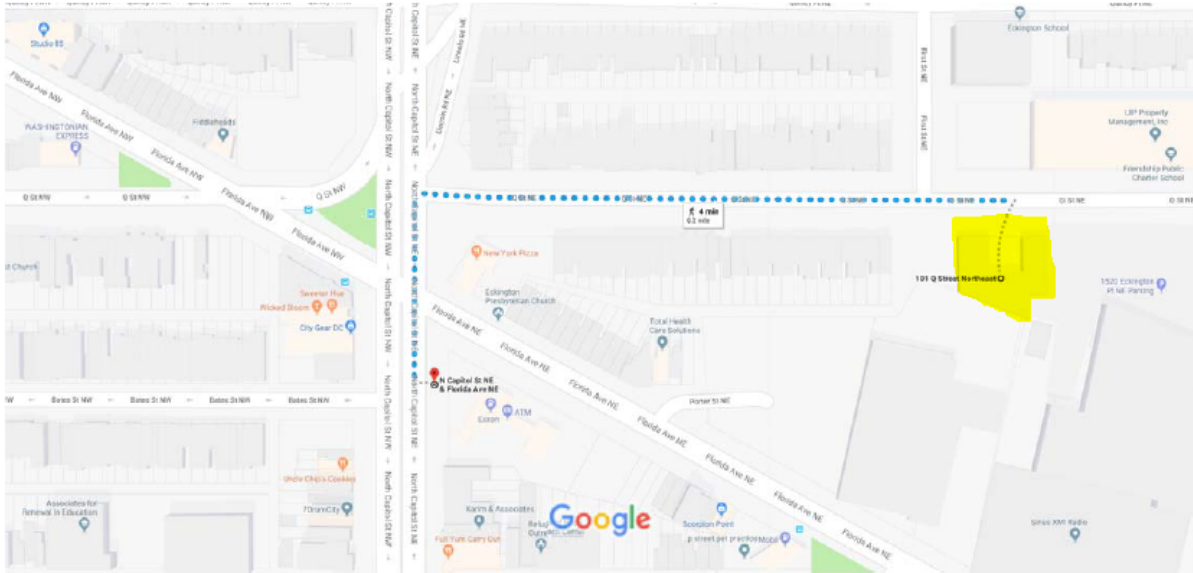

### Location

Direction : Southeast

Location : Near Side

Bus Routes: X3, 90, 92

### Accessibility

- Crosswalk
- Curb Ramp
- Pedestrian Crossing Signal
- Unobstructed Sidewalk
- Gentle Sidewalk Slope
- Stop Sign or Traffic Light

**Imagery**

**Street**

**Topographic**

[Google Street View](#)

[Bing Bird's Eye](#)

[Report a Problem](#)

Bus stop information for X3, 90 and 92 Bus Routes

101 Q St NE, Washington, DC 20002 to N Capitol St NE & Florida Ave NE

Walk 0.2 mile, 4 min

Map data ©2018 Google 50 ft

### Location

Direction : Northeast  
Location : Near Side  
Bus Routes : P6, 80