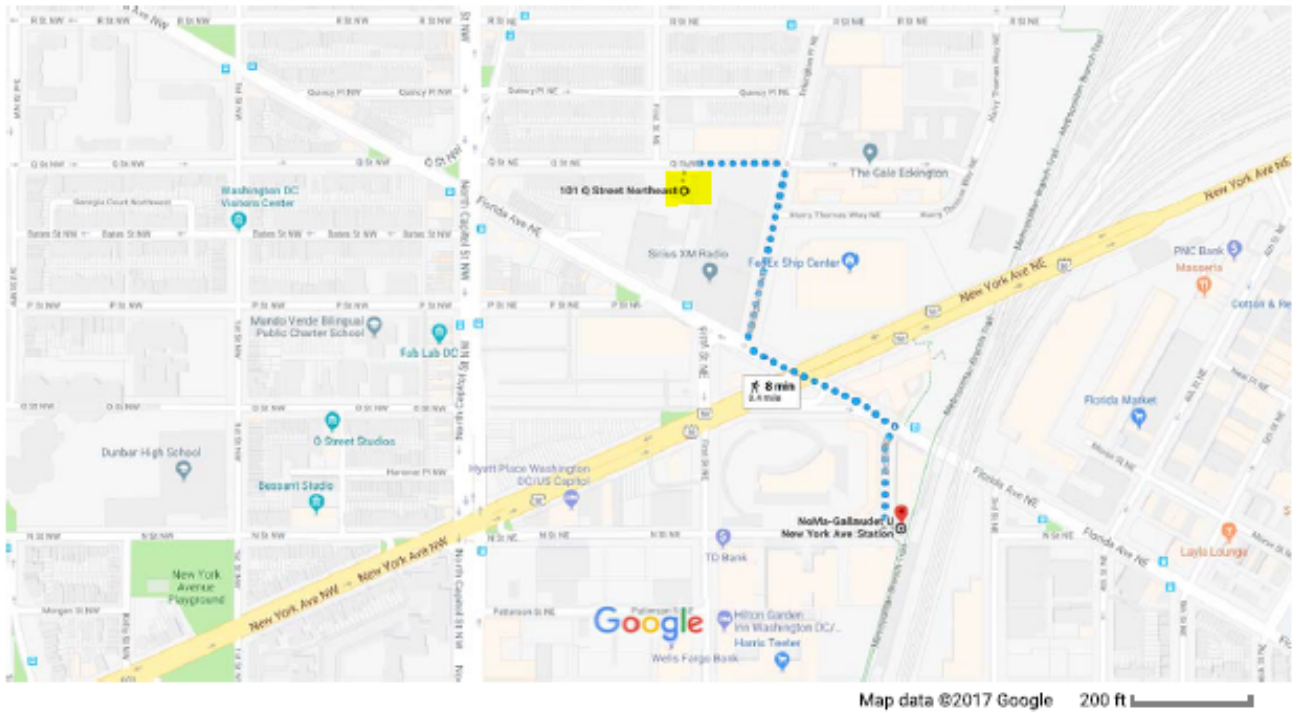

101 Q St NE, Washington, DC 20002 to Florida Ave & North Capitol St Walk 0.2 mile, 4 min

Map data ©2017 Google 200 ft

via Q St NE

4 min  
0.2 mile

Distance from property to Priority Bus Routes

### Location

Direction : Southeast

Location : Near Side

Bus Routes: X3, 90, 92

### Location

Direction : Northeast  
Location : Near Side  
Bus Routes : P6, 80

Street

Topographic

Google Street View Bing Bird's Eye Report a Problem

Bus stop information for P6 and 80 Bus routes

101 Q St NE, Washington, DC 20002 to  
NoMa-Gallaudet U New York Ave Station

Walk 0.4 mile, 8 min