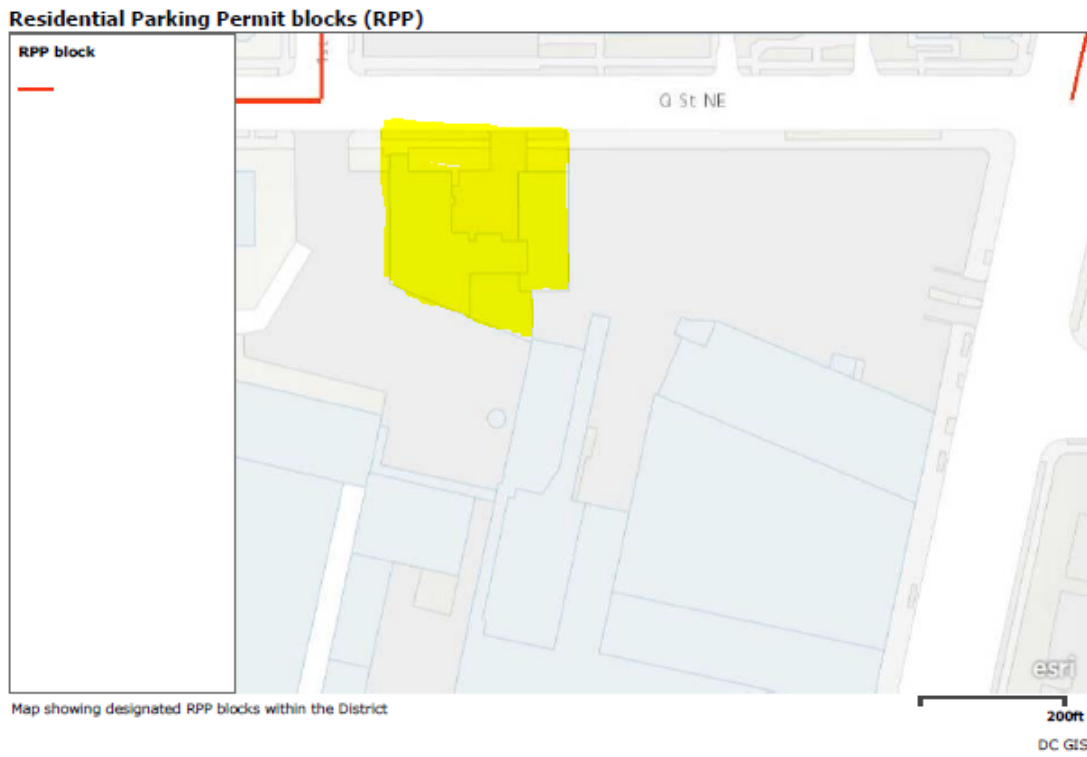

### Amenities

- ✓ Bench
- ✗ Bike Racks
- ✗ Lighting
- ✗ Route Map
- ✗ Route Schedule
- ✓ Sidewalk to Curb
- ✓ Shelter

### Accessibility

- ✓ Crosswalk
- ✓ Curb Ramp
- ✓ Pedestrian Crossing Signal
- ✓ Unobstructed Space
- ✗ Gentle Sidewalk Slope
- ✓ Stop Sign or Traffic Light

Bus Stop Has Pedestrian Crossing Signal.

Imagery

Street

Topographic

Google Street View Bing Bird's Eye Report a Problem

Bus stop information for P6 and 80 Bus routes

101 Q St NE, Washington, DC 20002 to  
NoMa-Gallaudet U New York Ave Station

Walk 0.4 mile, 8 min

Distance from property to NoMa-Gallaudet U Metrorail Station

Location of nearest designated Residential Parking Permit block to the property