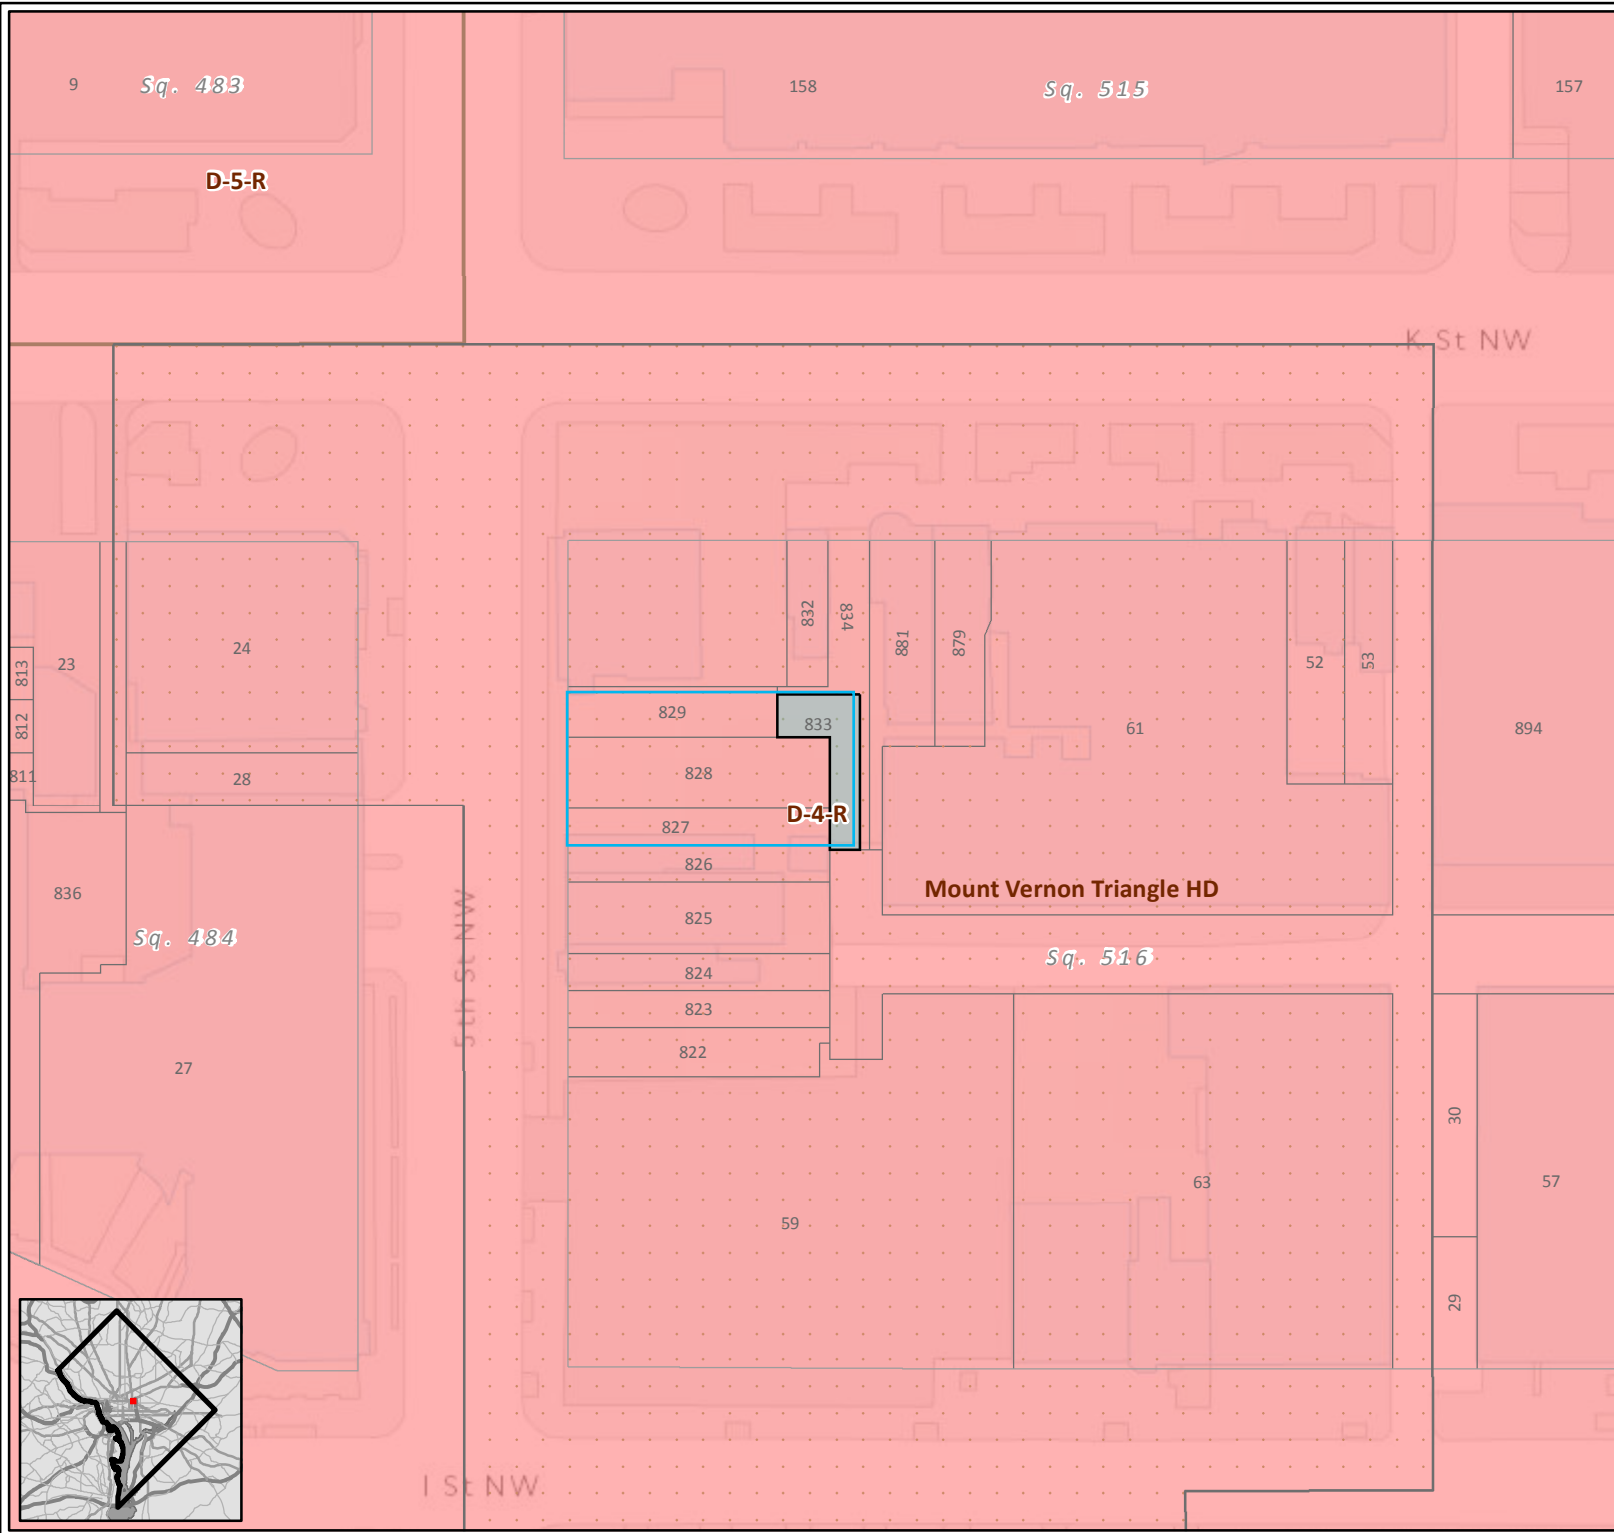

EXHIBIT A

Legend

-  Historic District
-  Downtown Zone

Zoning Map of the District of Columbia

Extracted from Online Zoning Information published by the District of Columbia Office of Zoning, DCGIS, and Office of the Chief Technology Officer (OCTO) Exported on: 1/3/2018