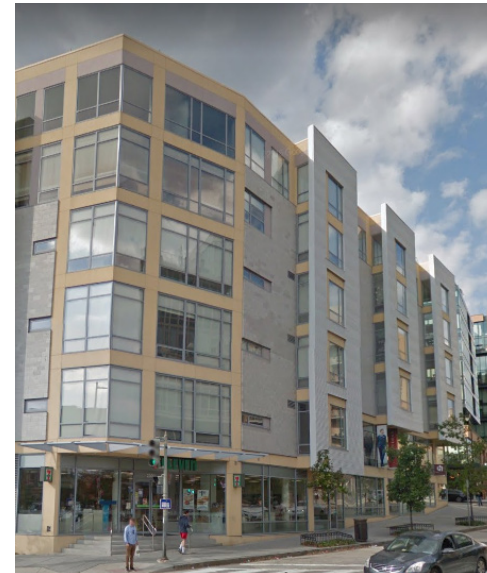

# PROPOSED DESIGN

**2122 14TH STREET NW**  
WASHINGTON, DC

BZA SUBMISSION  
MARCH 21, 2018

Perkins Eastman DC

VIEW ACROSS 14TH STREET LOOKING SOUTHWEST

**2122 14TH STREET NW**  
WASHINGTON, DC

BZA SUBMISSION  
MARCH 21, 2018

Perkins Eastman DC  COZEN O'CONNOR  MADISON INVESTMENTS

LOUIS APARTMENTS

FRANK D. REEVES CENTER OF MUNICIPAL AFFAIRS

2200 BLOCK OF 14TH ST.

2300 14TH ST.

CAPITOL VIEW ON 14TH

14TH STREET ELEVATION

14TH STREET ELEVATION

Existing East Elevation, 14th Street

Proposed East Elevation, 14th Street