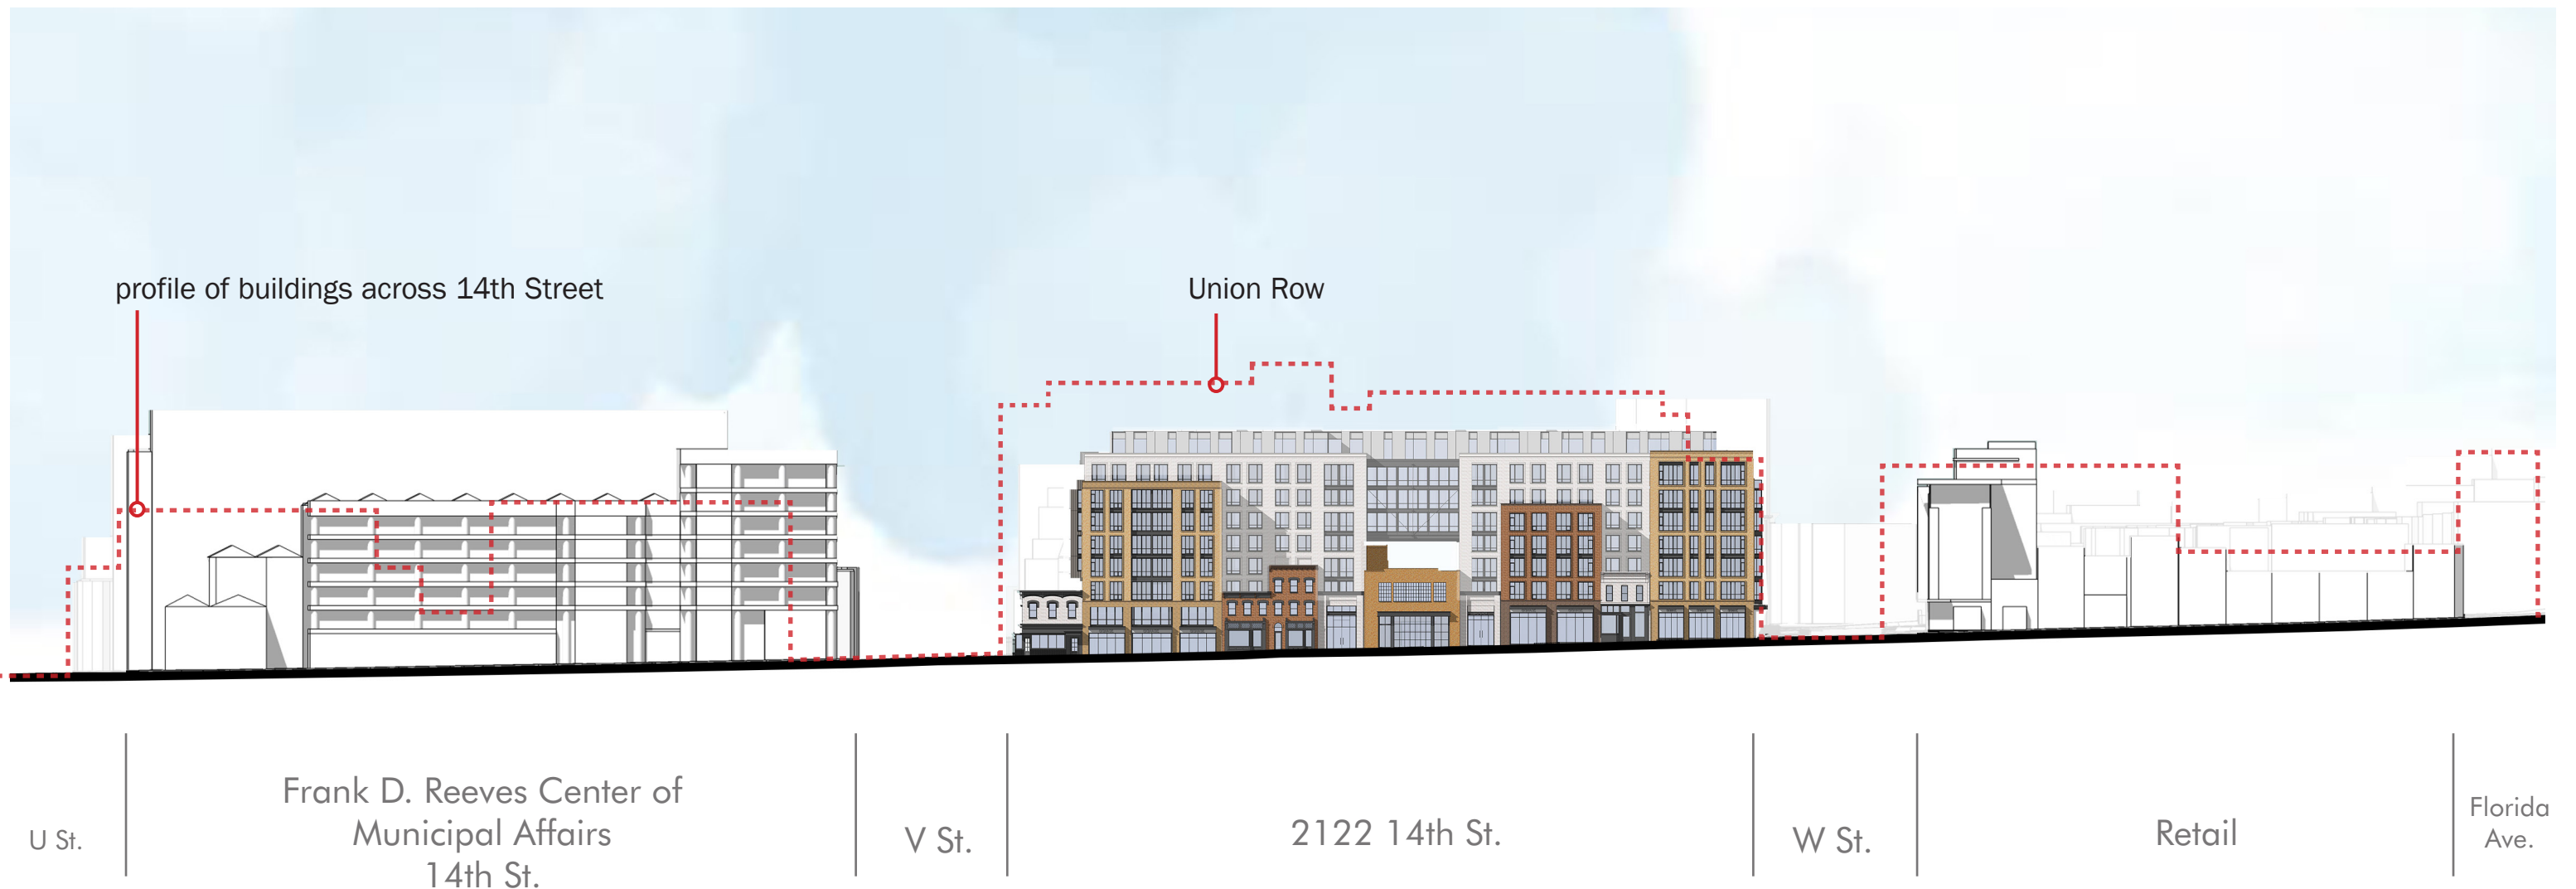

# PROPOSED DESIGN

**2122 14TH STREET NW**  
WASHINGTON, DC

BZA SUBMISSION  
MARCH 21, 2018

Perkins Eastman DC

VIEW ACROSS 14TH STREET LOOKING SOUTHWEST

**2122 14TH STREET NW**  
WASHINGTON, DC

BZA SUBMISSION  
MARCH 21, 2018

Perkins Eastman DC  COZEN O'CONNOR  MADISON INVESTMENTS

LOUIS APARTMENTS

FRANK D. REEVES CENTER OF MUNICIPAL AFFAIRS

2200 BLOCK OF 14TH ST.

2300 14TH ST.

CAPITOL VIEW ON 14TH

14TH STREET ELEVATION

14TH STREET ELEVATION

Existing East Elevation, 14th Street

Proposed East Elevation, 14th Street