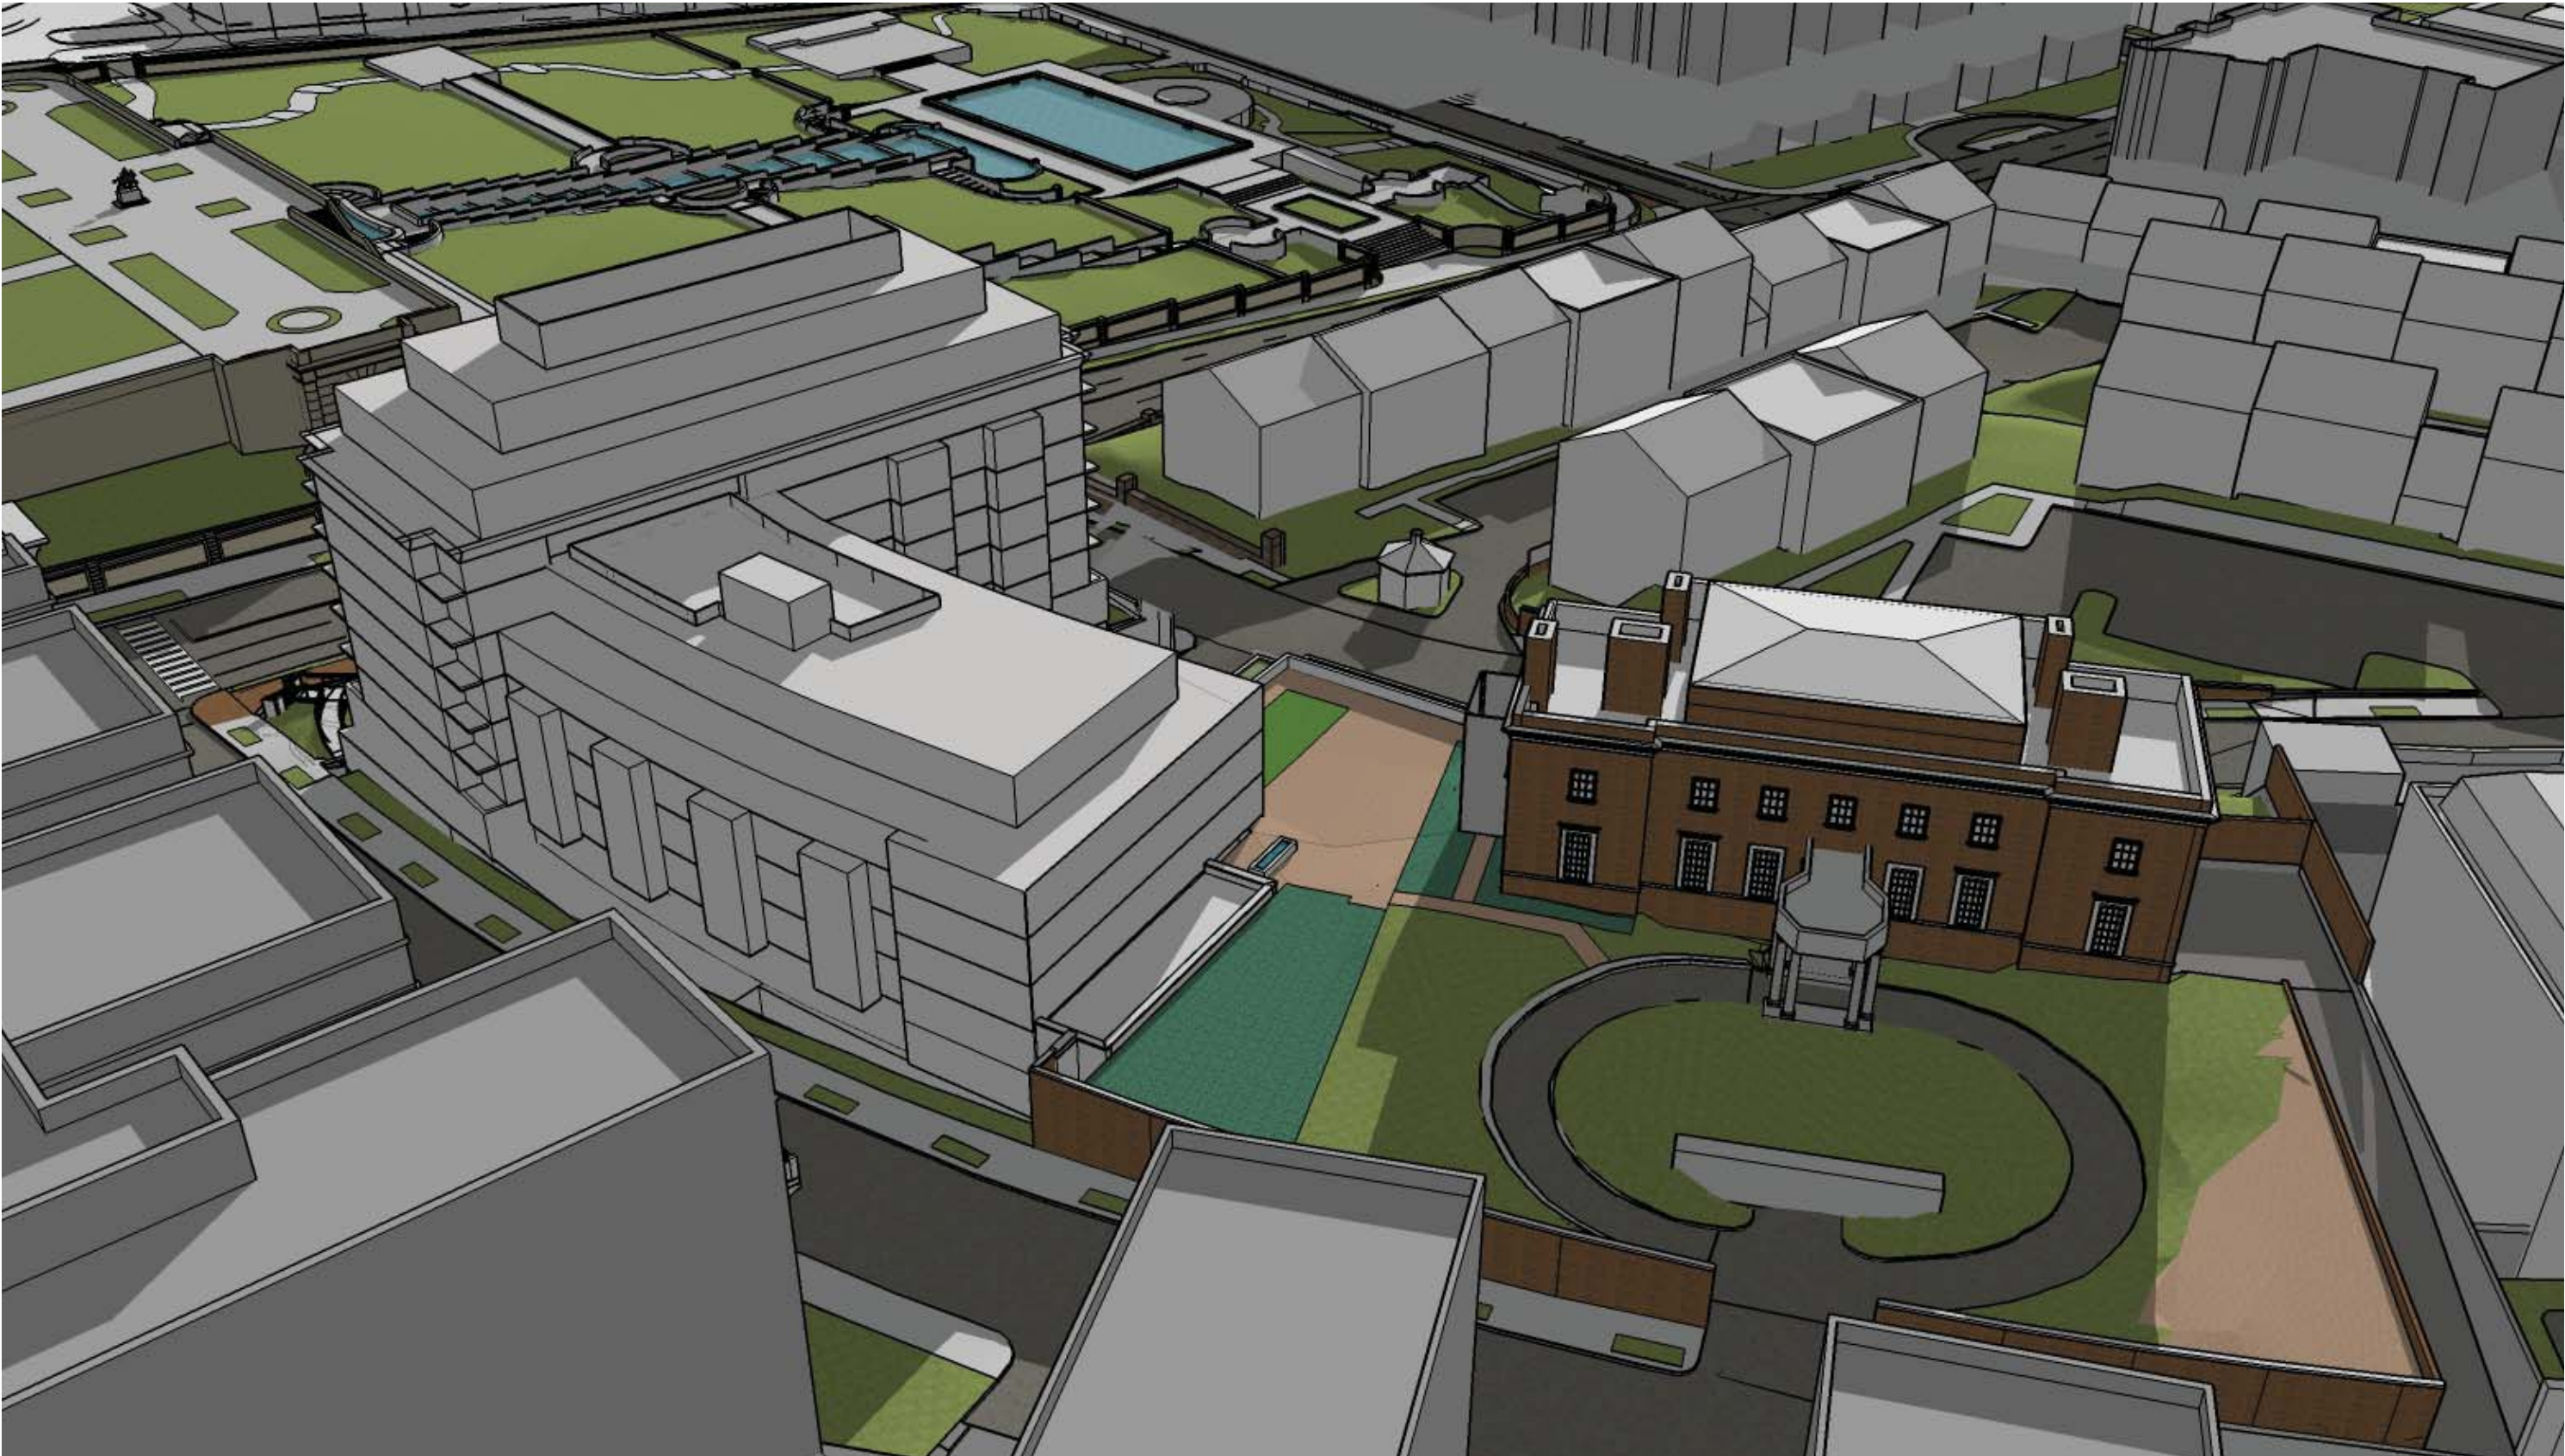

2300 16TH STREET NW

WASHINGTON, DC

MASSING COMPARISON

April 25, 2018

Perkins Eastman DC

SE VIEW_ AS APPROVED BY HPRB

SE VIEW_ RELOCATED DENSITY

NW VIEW_ AS APPROVED BY HPRB

NW VIEW_ RELOCATED DENSITY