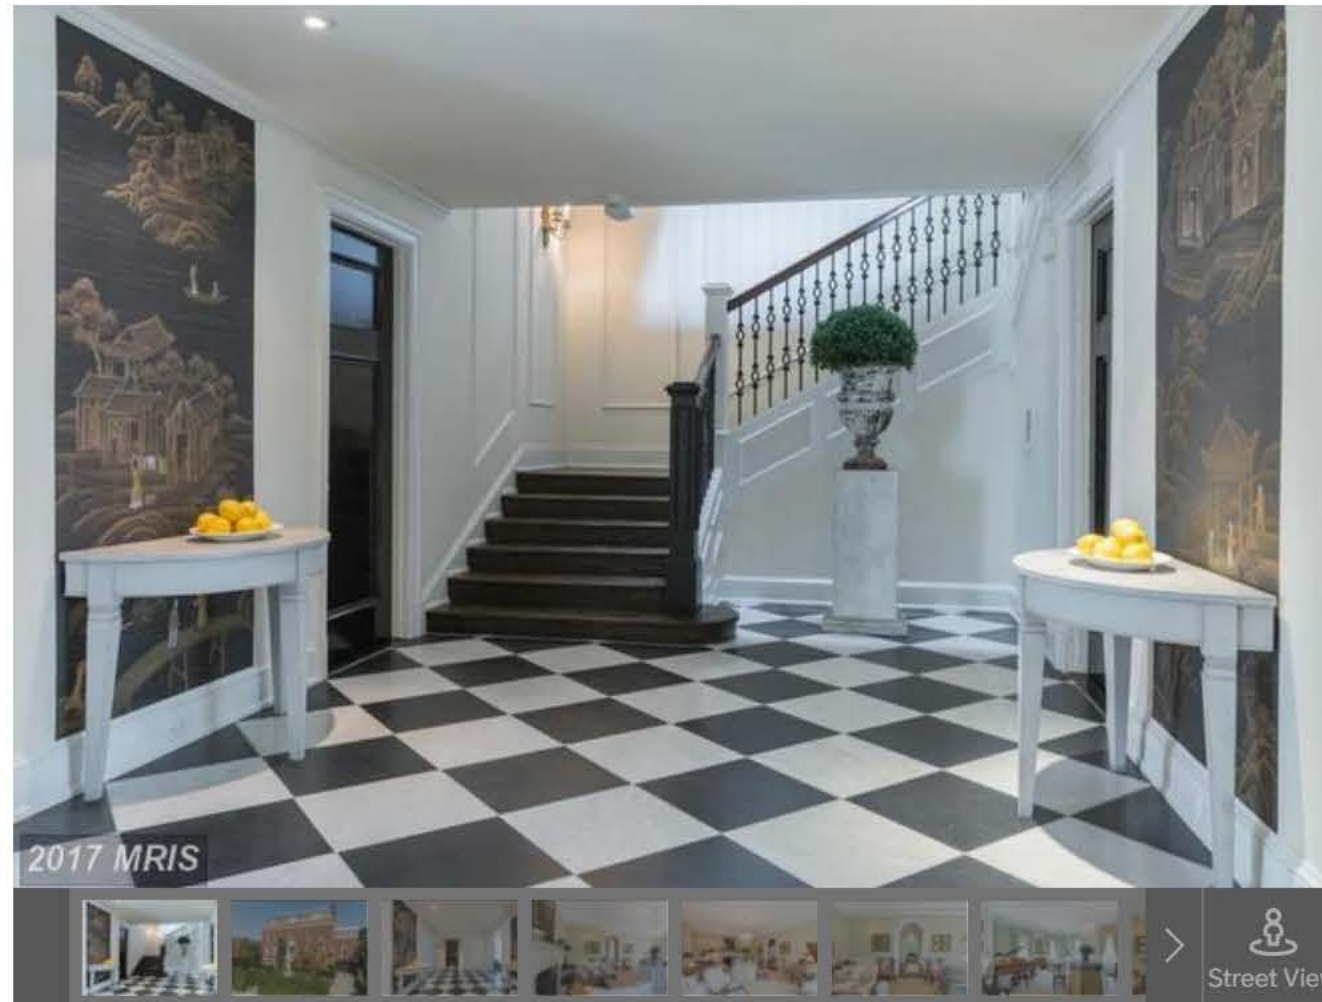

2241 Bancroft PI NW
Washington, DC 20008

Status: Active

$5,900,000
Price

8
Beds

5.5
Baths

8,212 Sq. Ft.
$718 / Sq. Ft.

Redfin Estimate: $5,402,460 On Redfin: 477 days

Favorite X-Out Share

- Overview
- Property Details
- Tour Insights
- Redfin Estimate
- Property History
- Public Facts
- Schools
- Neighborhood
- Similar Homes

Go Tour This Home

FRIDAY 5 JAN	SATURDAY 6 JAN	SUNDAY 7 JAN

Schedule Tour

It's free, with no obligation — cancel anytime

Ask a Question | (202) 335-6109

Start an Offer

This elegant residence with approximately 8,000 sq. ft. , 13 ft. ceiling, 4 fireplaces, 8 bedrooms, 4 baths and three half baths once housed the art collection of Joseph Hirshhorn. Notable features include a large living room, spacious library and dining room with the original fireplace mantels fabricated in 1924. The large scale offers the new owners a great home for family or diplomatic use.

Board of Zoning Adjustment
District of Columbia
CASE NO.19659
EXHIBIT NO.103A