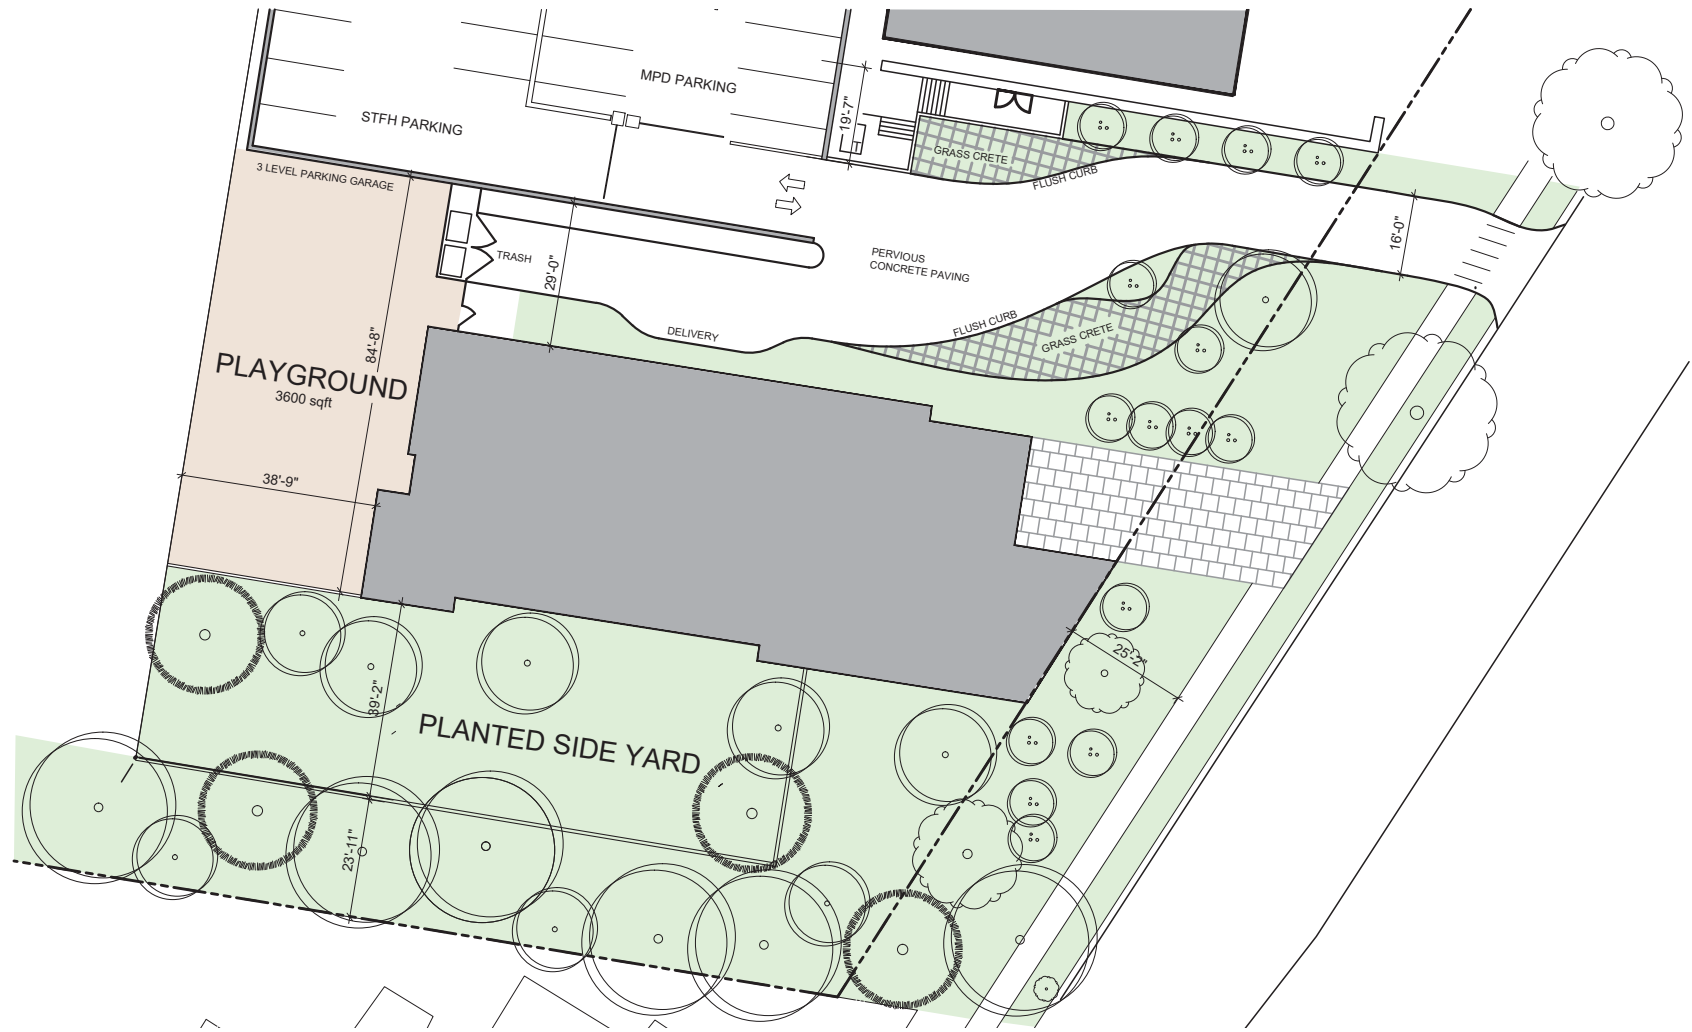

# TAB A

WINDOW ACCENTS

WINDOW FRAME & TRIM

## TERRA COTTA

## WOOD VENEER

VIEW WEST OVER IDAHO AVE. NW

VIEW SOUTH OVER COMMUNITY GARDENS

---

NORTH UP IDAHO AVE. NW

---

SOUTH DOWN IDAHO AVE. NW