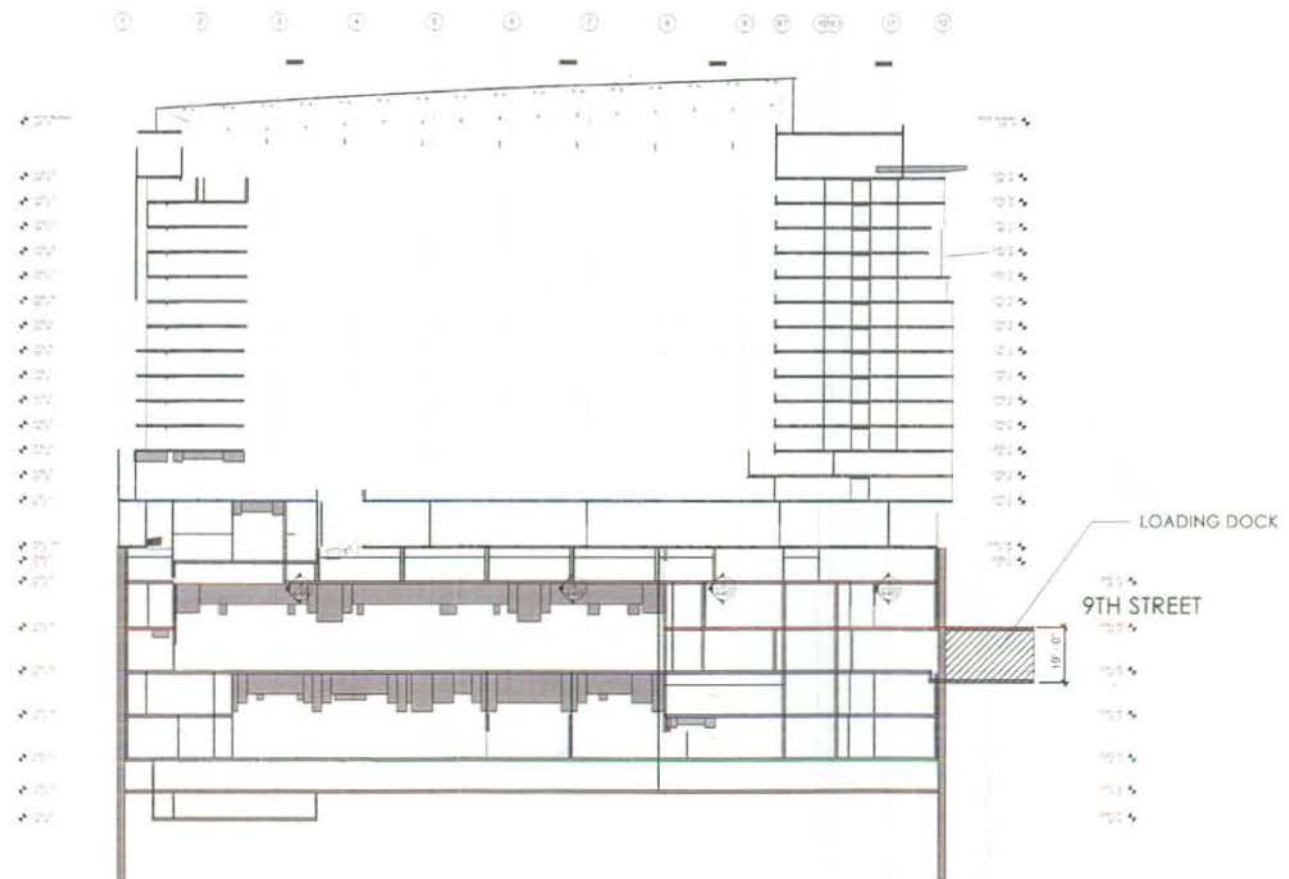

VAULT DIAGRAM - NORTH/SOUTH SECTION

VAULT DIAGRAM - PLAN

VAULT DIAGRAM - EAST/WEST SECTION

PARKING LEVEL 1

WASHINGTON MARRIOTT MARQUIS

WASHINGTON MARRIOTT MARQUIS

FUNCTION LEVEL 1
JUNIOR BALLROOM

WASHINGTON MARRIOTT MARQUIS

WASHINGTON MARRIOTT MARQUIS

FUNCTION LEVEL 2
MEETING ROOMS

WASHINGTON MARRIOTT MARQUIS

WASHINGTON MARRIOTT MARQUIS **FUNCTION LEVEL 3 BALLROOM** WASHINGTON MARRIOTT MARQUIS

WASHINGTON MARRIOTT MARQUIS
WASHINGTON MARRIOTT MARQUIS
FUNCTION LEVEL 4
MEETING ROOMS