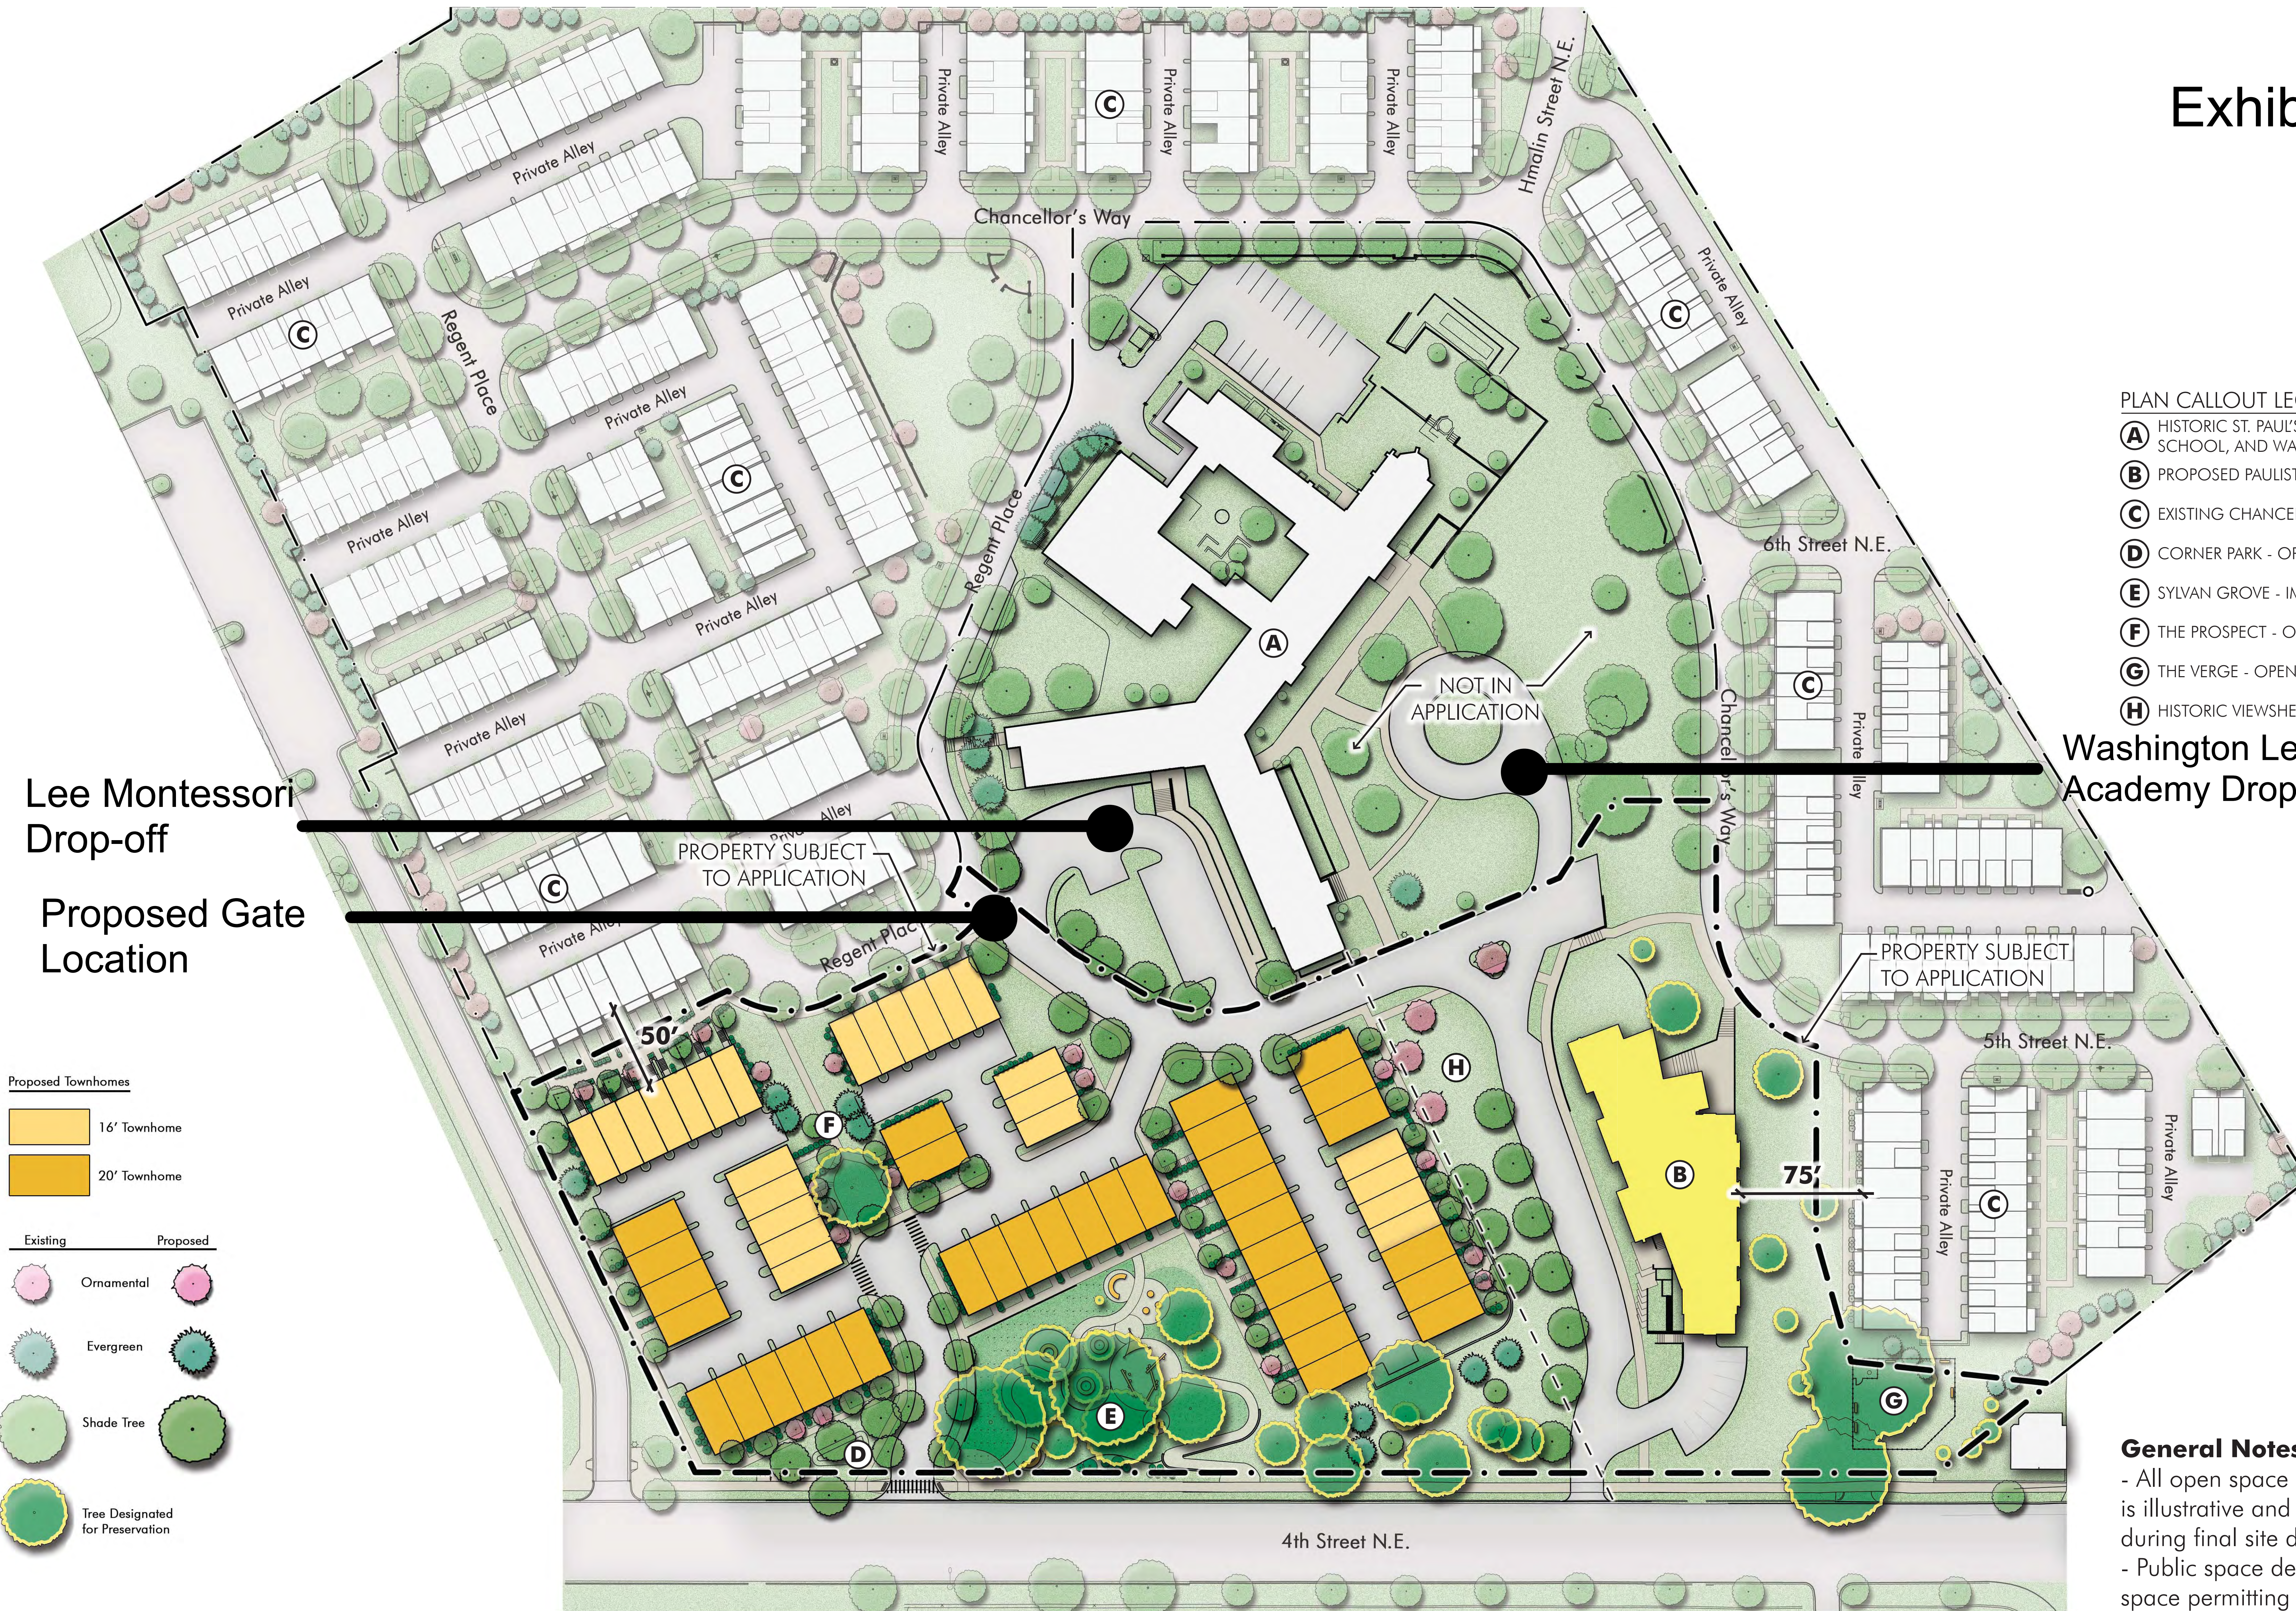

Exhibit B

Lee Montessori Drop-off

Proposed Gate Location

Washington Leadership Academy Drop-off

- Proposed Townhomes**
- 16' Townhome
 - 20' Townhome
- Existing / Proposed**
- Ornamental
 - Evergreen
 - Shade Tree
 - Tree Designated for Preservation

General Notes

- All open space and landscaping shown is illustrative and subject to change during final site design.
- Public space designs subject to public space permitting process.

PROPOSED SITE PLAN, FEBRUARY 9, 2018