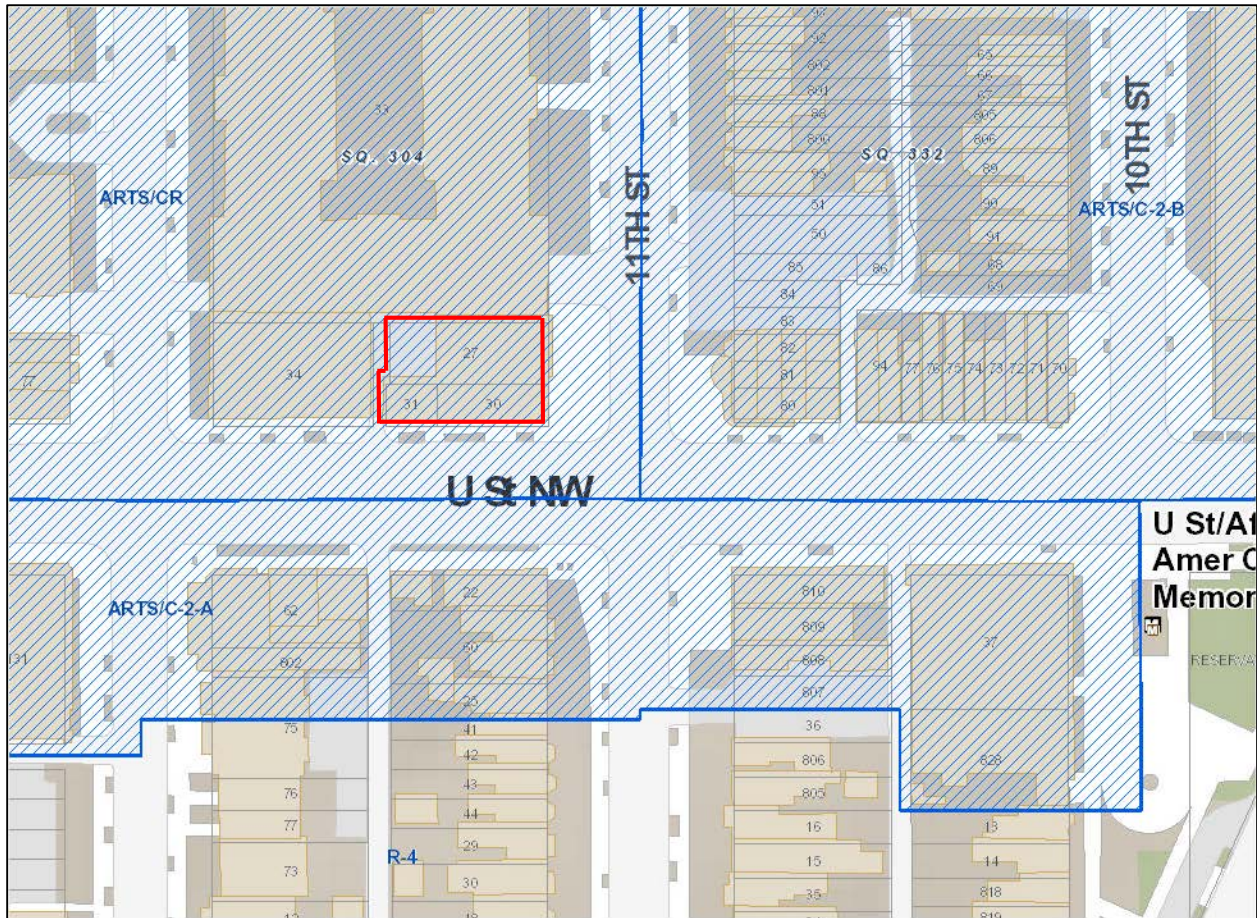

Zoning Map
2000-2002 11th Street, NW

ARTS/CR District